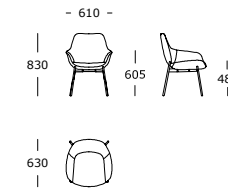

Dining chair with armrest