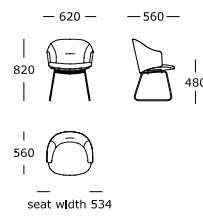

Versu /

LEGS

Black powder-coated steel

V1: Sled base

V2: Tubular base

STRUCTURE INTERIOR

Frame made of plywood

STRUCTURE PADDING

High-resilient, variable density, polyurethane foam

SEAT

High-resilient, variable density, polyurethane foam. Cover of fibre-fill on top

COVER

Fixed

MAINTENANCE

To ensure the longevity of your product, please follow our care and maintenance guides. All guides can be downloaded at wendelbo.com/care

Chair V1