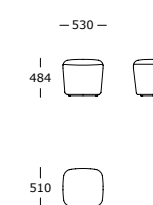

COVER

Fixed

MAINTENANCE

To ensure the longevity of your product, please follow our care and maintenance guides. All guides can be downloaded at wendelbo.com/care

Compact chair

Compact pouf

Sepal /

LEGS