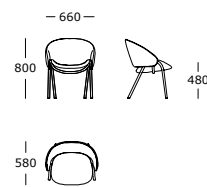

Frame made of plywood

STRUCTURE PADDING

High-resilient, polyurethane foam

COVER

Fixed

Dining chair

Lounge chair

Counter stool