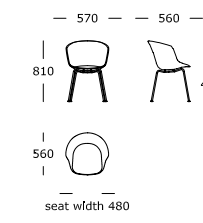

Folium /

LEGS

Black powder-coated steel
Dark brown powder-coated steel

STRUCTURE INTERIOR

Frame made of plywood

STRUCTURE PADDING

High-resilient, polyurethane foam

COVER

Fixed

Dining chair

Lounge chair

Counter stool

Bar stool

SEAT

High-resilient, variable density, polyurethane foam

BACK

High-resilient, variable density, polyurethane foam with dacron padding

LEATHER PIPING

Parma leather
Black or Mocca

MAINTENANCE

To ensure the longevity of your product, please follow our care and maintenance guides. All guides can be downloaded at wendelbo.com/care

Mono /

LEGS

V1: Powder-coated steel

V2: Black powder-coated steel

V3: Black stained oak

SHELL

PP-plast / Fibreglass

Black
White
Cool grey
Sand

OUTDOOR

Mono V1 is suitable for outdoor

MAINTENANCE

Clean with a soft damp cloth. To ensure the longevity of your product, please follow our care and maintenance guides. All guides can be downloaded at wendelbo.com/care

Mono V1

Mono V2

Mono V3

Seat pad