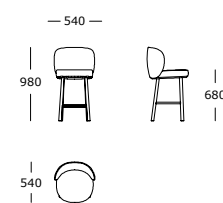

Dining chair

Bar stool

Counter stool

Panorama Dine /

LEGS

Black stained solid oak

STRUCTURE INTERIOR

Frame made of solid wood and MDF with webbing spring system