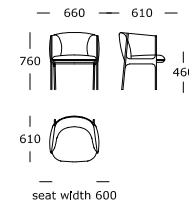

2 seater

Lounge chair

Dining chair

Sinum /

LEGS

Black powder-coated steel

STRUCTURE INTERIOR

Frame made of metal and plywood