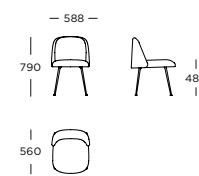

Chair V1

Chair V1 with armrest

Chair V2

Chair V2 with armrest

Folium /

LEGS

Black powder-coated steel
Dark brown powder-coated steel

STRUCTURE INTERIOR