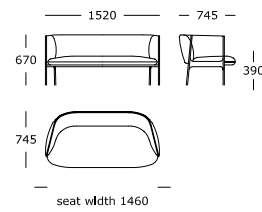

2 seater

Lounge chair

Dining chair

Sinum /

LEGS

Black powder-coated steel

STRUCTURE INTERIOR

Frame made of metal and plywood