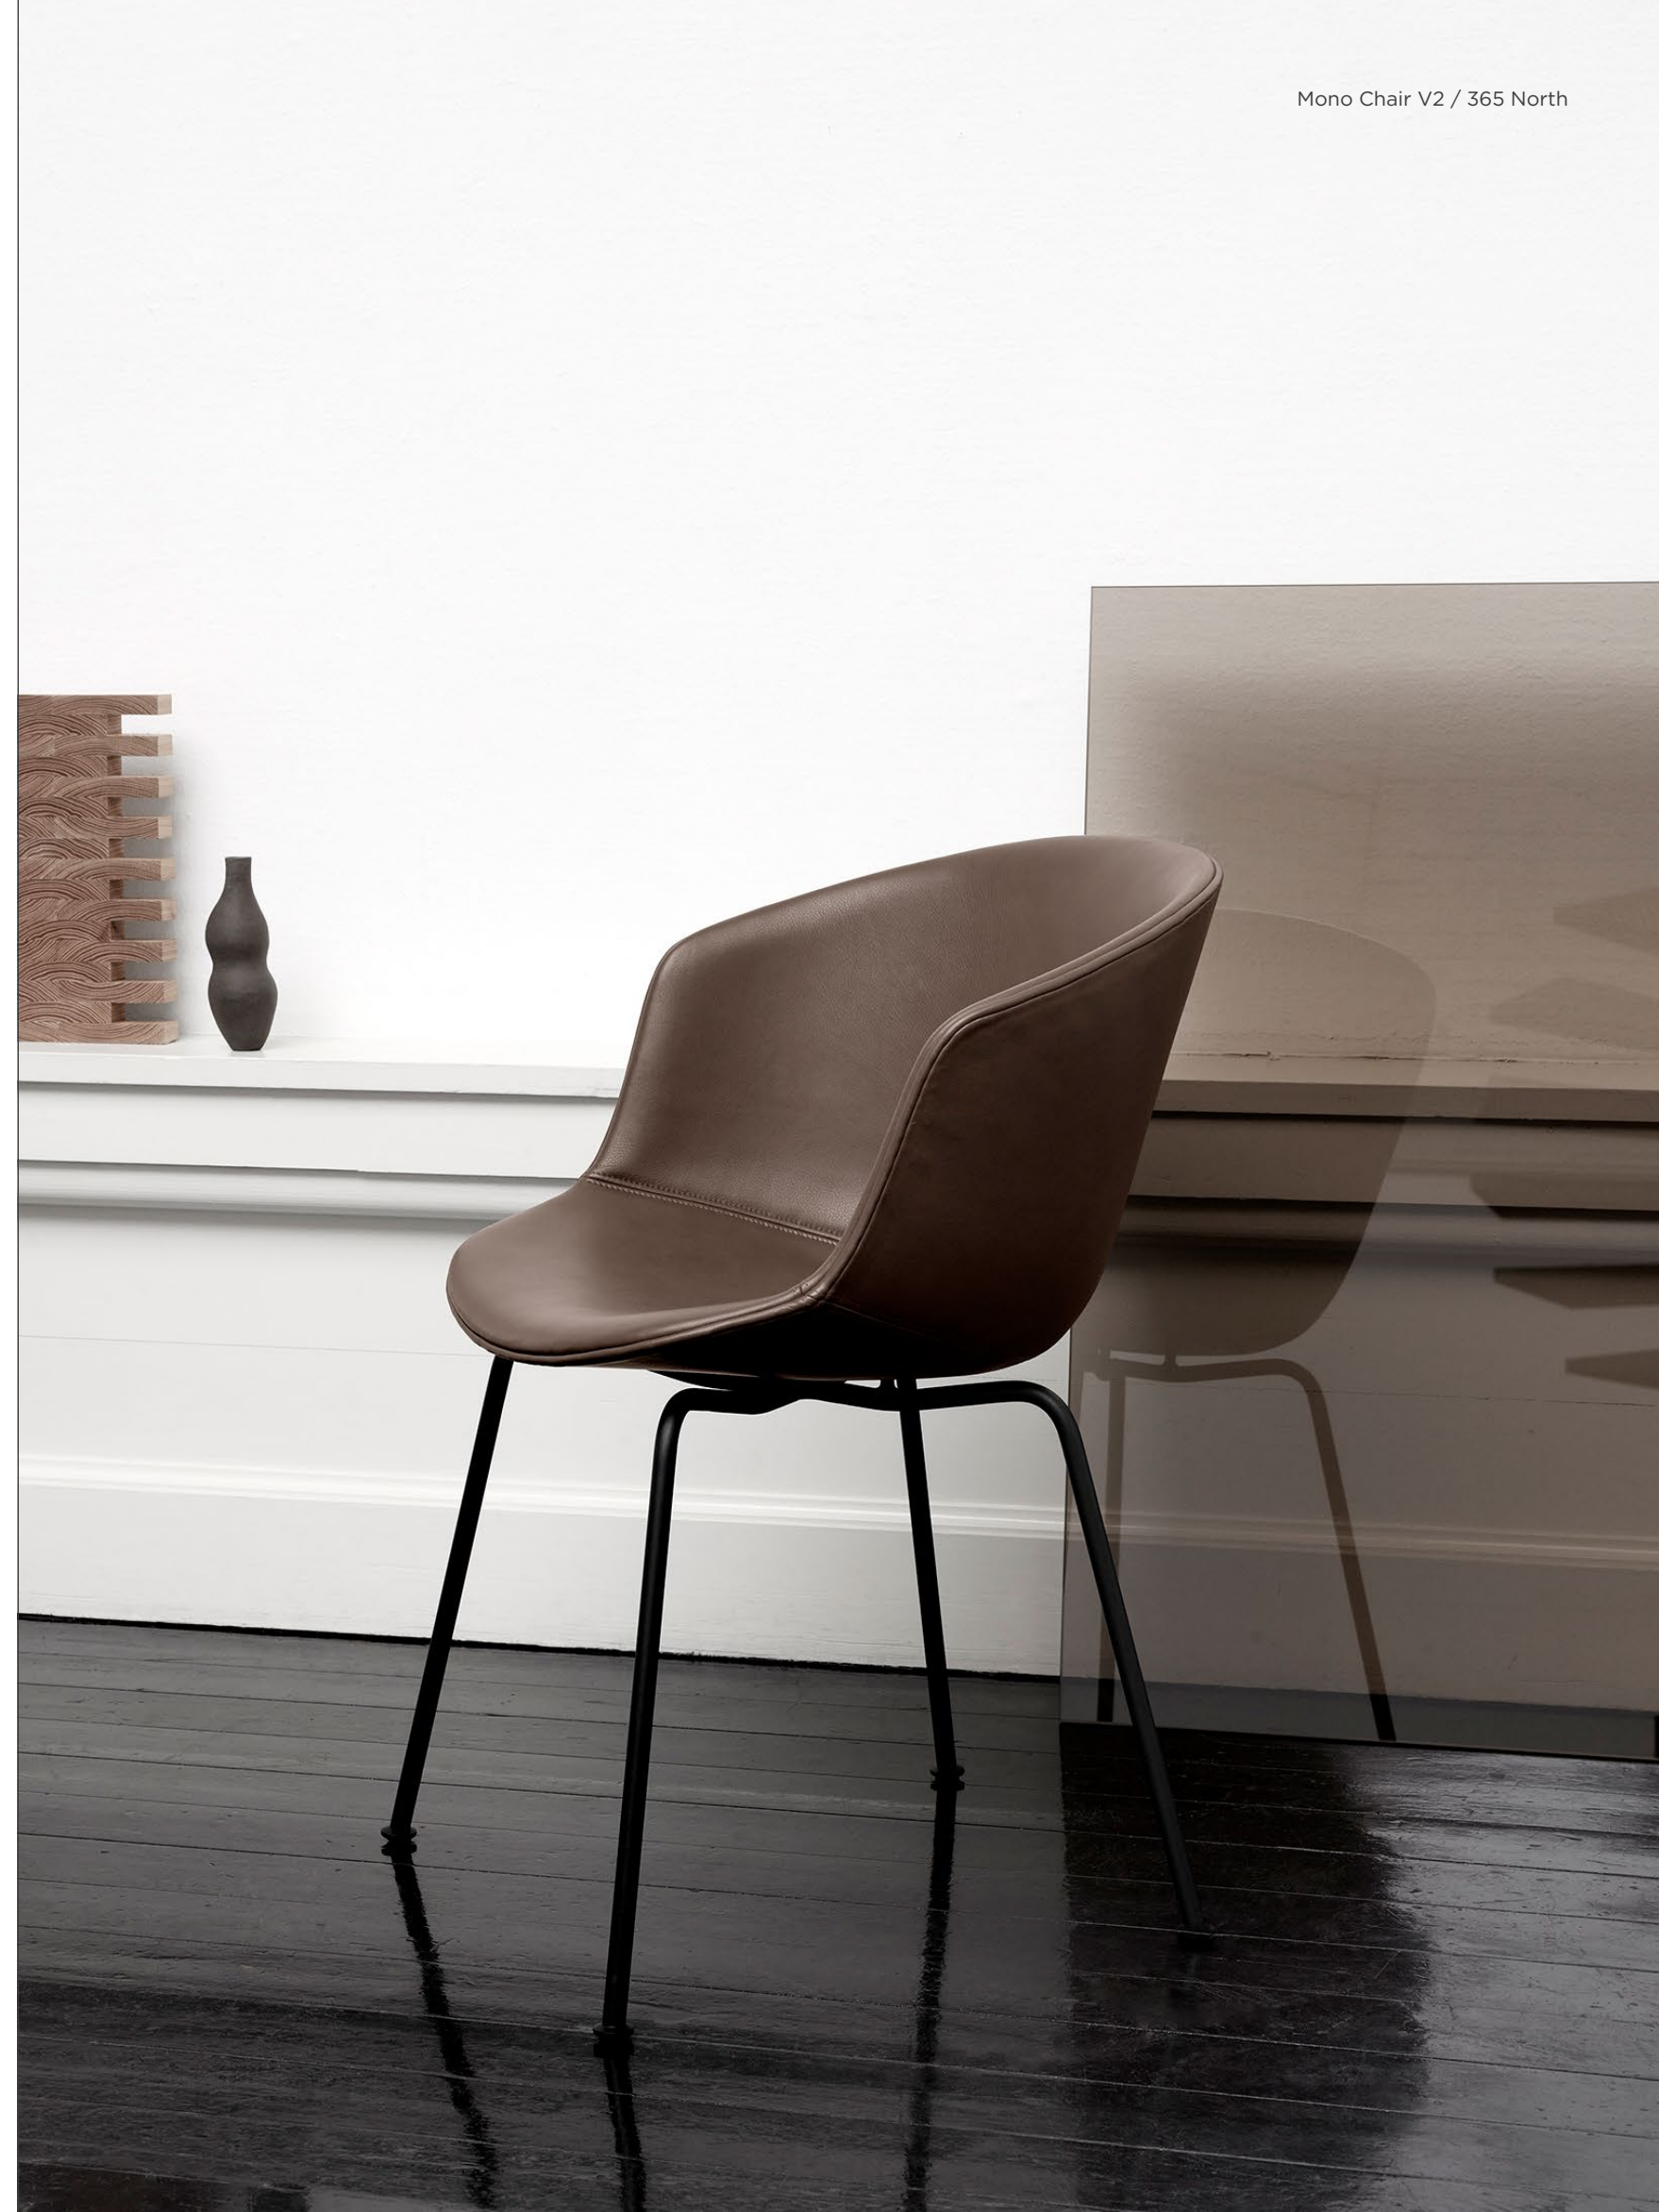

Table of contents

8	Event
14	Panorama Dine
16	Sinum
20	Folium
26	Ovata
32	Sepal
34	Mono
38	Versu
40	Product index