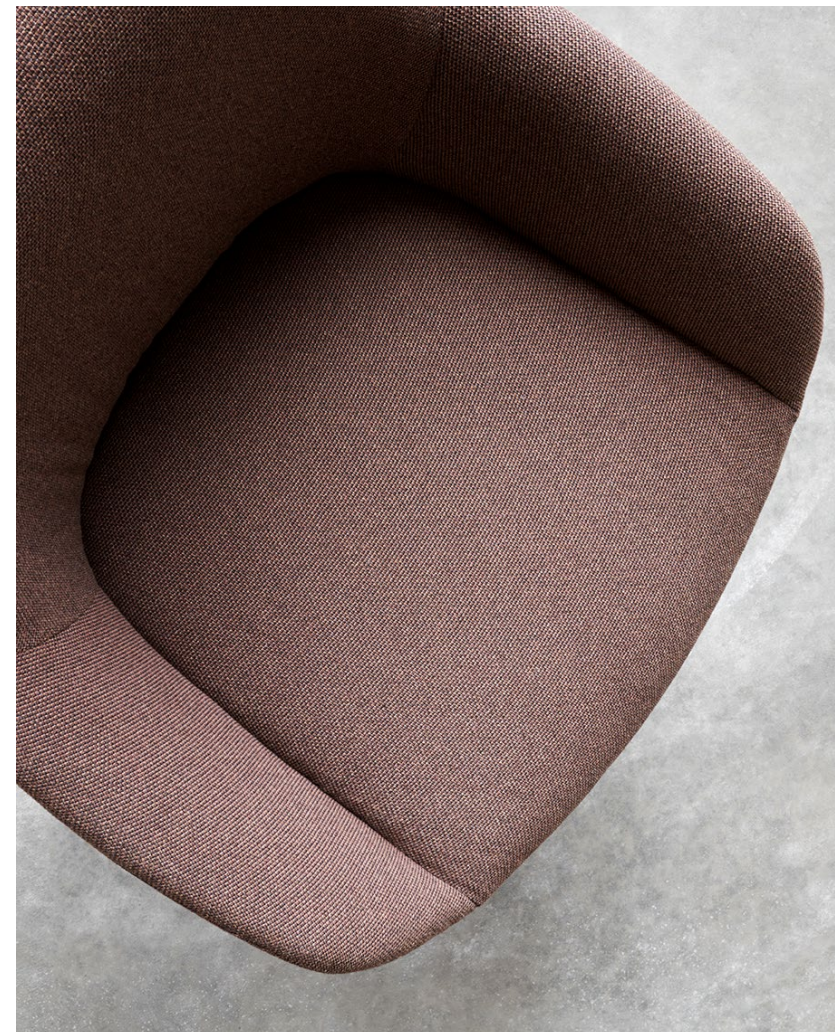

Sinum

Designed by Hoffmann Kahleyss Design

Imagined by Hoffmann Kahleyss Design, the Sinum Chair is defined by an airy aesthetic and a generously upholstered shell, held in a gentle grip by a frame in black powder-coated steel.