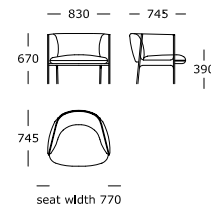

2 seater

Lounge chair

Dining chair

Sinum /

LEGS

Black powder-coated steel

STRUCTURE INTERIOR

Frame made of metal and plywood