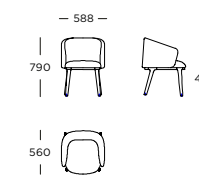

Chair V1

Chair V1 with armrest

Chair V2

Chair V2 with armrest

Folium /

LEGS

Black powder-coated steel
Dark brown powder-coated steel

STRUCTURE INTERIOR