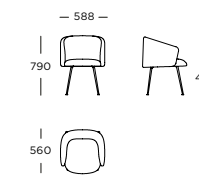

Chair V1

Chair V1 with armrest

Chair V2

Chair V2 with armrest

Folium /

LEGS

Black powder-coated steel
Dark brown powder-coated steel

STRUCTURE INTERIOR