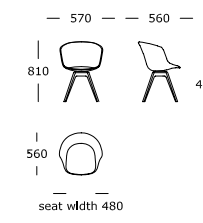

Folium /

LEGS

Black powder-coated steel
Dark brown powder-coated steel

STRUCTURE INTERIOR

Frame made of plywood

STRUCTURE PADDING

High-resilient, polyurethane foam

COVER

Fixed

Dining chair

Lounge chair

Counter stool

Bar stool

SEAT

High-resilient, variable density, polyurethane foam

BACK

High-resilient, variable density, polyurethane foam with dacron padding

LEATHER PIPING

Parma leather
Black or Mocca

MAINTENANCE

To ensure the longevity of your product, please follow our care and maintenance guides. All guides can be downloaded at wendelbo.com/care

Mono /

LEGS

V1: Powder-coated steel

V2: Black powder-coated steel

V3: Black stained oak

SHELL

PP-plast / Fibreglass

Black
White
Cool grey
Sand

OUTDOOR

Mono V1 is suitable for outdoor

MAINTENANCE

Clean with a soft damp cloth. To ensure the longevity of your product, please follow our care and maintenance guides. All guides can be downloaded at wendelbo.com/care

Mono V1

Mono V2

Mono V3

Seat pad