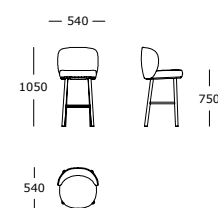

Dining chair

Bar stool

Counter stool

Panorama Dine /

LEGS

Black stained solid oak

STRUCTURE INTERIOR

Frame made of solid wood and MDF with webbing spring system