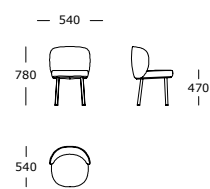

Dining chair

Bar stool

Counter stool

Panorama Dine /

LEGS

Black stained solid oak

STRUCTURE INTERIOR

Frame made of solid wood and MDF with webbing spring system