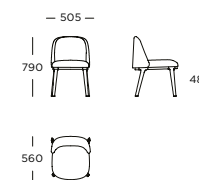

Chair V1

Chair V1 with armrest

Chair V2

Chair V2 with armrest

Folium /

LEGS

Black powder-coated steel
Dark brown powder-coated steel

STRUCTURE INTERIOR