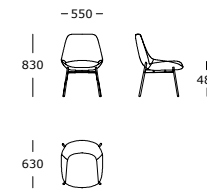

Dining chair