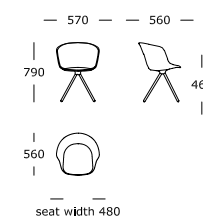

Folium /

LEGS

Black powder-coated steel
Dark brown powder-coated steel

STRUCTURE INTERIOR

Frame made of plywood

STRUCTURE PADDING

High-resilient, polyurethane foam

COVER

Fixed

Dining chair

Lounge chair

Counter stool

Bar stool

SEAT

High-resilient, variable density, polyurethane foam

BACK

High-resilient, variable density, polyurethane foam with dacron padding

LEATHER PIPING

Parma leather
Black or Mocca

MAINTENANCE

To ensure the longevity of your product, please follow our care and maintenance guides. All guides can be downloaded at wendelbo.com/care

Mono /

LEGS

V1: Powder-coated steel

V2: Black powder-coated steel

V3: Black stained oak

SHELL

PP-plast / Fibreglass

Black
White
Cool grey
Sand

OUTDOOR

Mono V1 is suitable for outdoor

MAINTENANCE

Clean with a soft damp cloth. To ensure the longevity of your product, please follow our care and maintenance guides. All guides can be downloaded at wendelbo.com/care

Mono V1

Mono V2

Mono V3

Seat pad