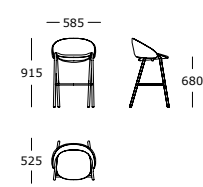

Frame made of plywood

STRUCTURE PADDING

High-resilient, polyurethane foam

COVER

Fixed

Dining chair

Lounge chair

Counter stool