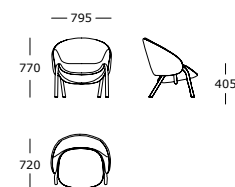

Frame made of plywood

STRUCTURE PADDING

High-resilient, polyurethane foam

COVER

Fixed

Dining chair

Lounge chair

Counter stool