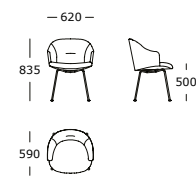

Versu /

LEGS

Black powder-coated steel

V1: Sled base

V2: Tubular base

STRUCTURE INTERIOR

Frame made of plywood

STRUCTURE PADDING

High-resilient, variable density, polyurethane foam

SEAT

High-resilient, variable density, polyurethane foam. Cover of fibre-fill on top

COVER

Fixed

MAINTENANCE

To ensure the longevity of your product, please follow our care and maintenance guides. All guides can be downloaded at wendelbo.com/care

Chair V1

Chair V2