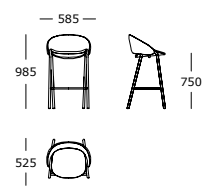

Folium /

LEGS

Black powder-coated steel
Dark brown powder-coated steel

STRUCTURE INTERIOR

Frame made of plywood

STRUCTURE PADDING

High-resilient, polyurethane foam

COVER

Fixed

Dining chair

Lounge chair

Counter stool

Bar stool

SEAT

High-resilient, variable density, polyurethane foam

BACK

High-resilient, variable density, polyurethane foam with dacron padding

LEATHER PIPING

Parma leather
Black or Mocca

MAINTENANCE

To ensure the longevity of your product, please follow our care and maintenance guides. All guides can be downloaded at wendelbo.com/care

Mono /

LEGS

V1: Powder-coated steel

V2: Black powder-coated steel

V3: Black stained oak

SHELL

PP-plast / Fibreglass

Black
White
Cool grey
Sand

OUTDOOR

Mono V1 is suitable for outdoor

MAINTENANCE

Clean with a soft damp cloth. To ensure the longevity of your product, please follow our care and maintenance guides. All guides can be downloaded at wendelbo.com/care

Mono V1

Mono V2

Mono V3

Seat pad