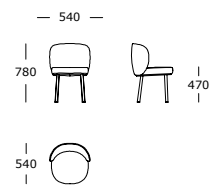

Collar /

LEGS

Oak veneer and solid oak
Black or dark brown stained

COVER

Fixed

SEAT

High-resilient, variable density, polyurethane foam with dacron padding

BACK

High-resilient, variable density, polyurethane foam with dacron padding

MAINTENANCE

To ensure the longevity of your product, please follow our care and maintenance guides. All guides can be downloaded at wendelbo.com/care

Dining chair