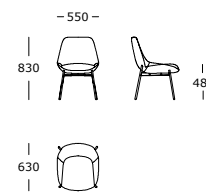

Dining chair