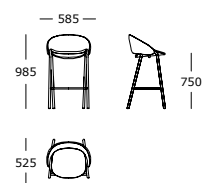

Frame made of plywood

STRUCTURE PADDING

High-resilient, polyurethane foam

COVER

Fixed

Dining chair

Lounge chair

Bar stool