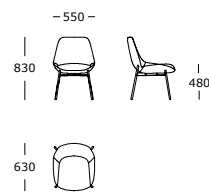

Dining chair

Dining chair with armrest

Ovata /

LEGS

Black powder-coated steel

V1: Sled base

V2: Tubular base

STRUCTURE INTERIOR