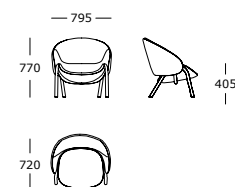

Chair V1

Chair V1 with armrest

Chair V2

Chair V2 with armrest

Aloe /

LEGS

Black powder-coated steel
Dark brown powder-coated steel

STRUCTURE INTERIOR

Frame made of plywood

STRUCTURE PADDING

High-resilient, polyurethane foam

COVER

Fixed

Dining chair

Lounge chair

Bar stool