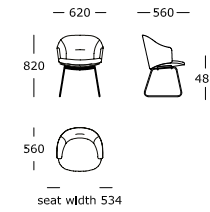

Montholon /

LEGS

Black powder-coated steel

STRUCTURE INTERIOR

Frame made of metal and plywood

STRUCTURE PADDING

High-resilient, polyurethane foam

SEAT

High-resilient, variable density, polyurethane foam

BACK

High-resilient, variable density, polyurethane foam with dacron padding

COVER

Fixed

MAINTENANCE

To ensure the longevity of your product, please follow our care and maintenance guides. All guides can be downloaded at wendelbo.com/care

Dining chair

Dining chair with armrest

Ovata /

LEGS

Black powder-coated steel

V1: Sled base

V2: Tubular base

STRUCTURE INTERIOR

Frame made of plywood

STRUCTURE PADDING

High-resilient, variable density, polyurethane foam

SEAT

High-resilient, variable density, polyurethane foam. Cover of fibre-fill on top

COVER

Fixed

MAINTENANCE

To ensure the longevity of your product, please follow our care and maintenance guides. All guides can be downloaded at wendelbo.com/care

Chair V1

Chair V2