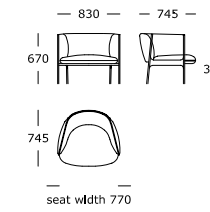

2 seater

Lounge chair

Dining chair

Hug /

LEGS

Black powder-coated steel

STRUCTURE INTERIOR

Frame made of metal and plywood