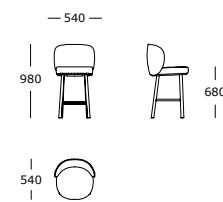

MAINTENANCE

To ensure the longevity of your product, please follow our care and maintenance guides. All guides can be downloaded at wendelbo.com/care

Dining chair

Bar stool

Counter stool

Folium /

LEGS

Black powder-coated steel