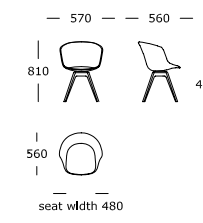

Aloe /

LEGS

Black powder-coated steel
Dark brown powder-coated steel

STRUCTURE INTERIOR

Frame made of plywood

STRUCTURE PADDING

High-resilient, polyurethane foam

COVER

Fixed

Dining chair

Lounge chair

Bar stool

MAINTENANCE

To ensure the longevity of your product, please follow our care and maintenance guides. All guides can be downloaded at wandelbo.com/care

SEAT

High-resilient, variable density, polyurethane foam

BACK

High-resilient, variable density, polyurethane foam with dacron padding

LEATHER PIPING

Parma leather
Black or Mocca

Counter stool

Chill /

LEGS

V1: Powder-coated steel

V2: Black powder-coated steel

V3: Black stained oak

SHELL

PP-plast / Fibreglass

Black
White
Cool grey
Sand

OUTDOOR

Mono V1 is suitable for outdoor

MAINTENANCE

Clean with a soft damp cloth. To ensure the longevity of your product, please follow our care and maintenance guides. All guides can be downloaded at wandelbo.com/care

Mono V1

Mono V2

Mono V3

Seat pad