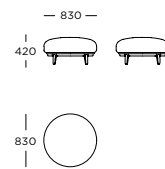

Parlour /

LEGS

Black powder-coated aluminium

STRUCTURE INTERIOR

Frame made of solid wood and MDF with webbing spring system

STRUCTURE PADDING

High-resilient, variable density, polyurethane foam with dacron padding

BACK

High-resilient, variable density, polyurethane foam with dacron padding

SEAT

High-resilient, variable density, polyurethane foam with dacron padding

COVER

Fixed

MAINTENANCE

To ensure the longevity of your product, please follow our care and maintenance guides. All guides can be downloaded at wendelbo.com/care

Lounge chair

Ottoman

Sepal /

LEGS

Black powder-coated steel

STRUCTURE INTERIOR

Frame made of metal and plywood

STRUCTURE PADDING

High-resilient, polyurethane foam

SEAT

High-resilient, variable density, polyurethane foam

BACK

High-resilient, variable density, polyurethane foam with dacron padding

COVER

Fixed

MAINTENANCE

To ensure the longevity of your product, please follow our care and maintenance guides. All guides can be downloaded at wendelbo.com/care

Dining chair

Dining chair with armrest