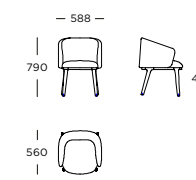

Chair V1

Chair V1 with armrest

Chair V2

Chair V2 with armrest

Aloe /

LEGS

Black powder-coated steel
Dark brown powder-coated steel

STRUCTURE INTERIOR