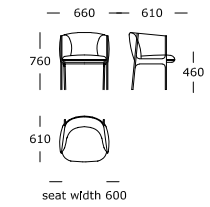

2 seater

Lounge chair

Dining chair

Hug /

LEGS

Black powder-coated steel

STRUCTURE INTERIOR

Frame made of metal and plywood