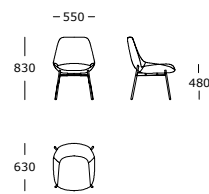

Lobby /

LEGS

Black powder-coated steel

STRUCTURE INTERIOR

Frame made of metal and plywood

STRUCTURE PADDING

High-resilient, polyurethane foam

SEAT

High-resilient, variable density, polyurethane foam

BACK

High-resilient, variable density, polyurethane foam with dacron padding

COVER

Fixed

MAINTENANCE

To ensure the longevity of your product, please follow our care and maintenance guides. All guides can be downloaded at wendelbo.com/care

Dining chair