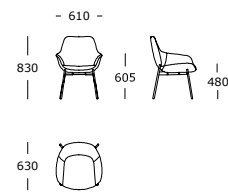

Dining chair

Dining chair with armrest

Ovata /

LEGS

Black powder-coated steel

V1: Sled base

V2: Tubular base

STRUCTURE INTERIOR