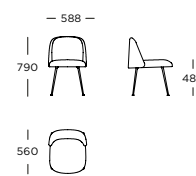

Chair V1

Chair V1 with armrest

Chair V2

Chair V2 with armrest

Aloe /

LEGS

Black powder-coated steel
Dark brown powder-coated steel

STRUCTURE INTERIOR