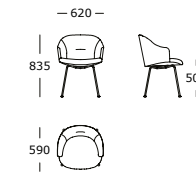

Hug /

LEGS

Black powder-coated steel

STRUCTURE INTERIOR

Frame made of metal and plywood

STRUCTURE PADDING

High-resilient, polyurethane foam

SEAT

High-resilient, variable density, polyurethane foam

BACK

High-resilient, variable density, polyurethane foam with dacron padding

COVER

Fixed

MAINTENANCE

To ensure the longevity of your product, please follow our care and maintenance guides. All guides can be downloaded at wendelbo.com/care

Dining chair

Dining chair with armrest

Kite Club /

LEGS

Black powder-coated steel

V1: Sled base

V2: Tubular base

STRUCTURE INTERIOR

Frame made of plywood

STRUCTURE PADDING

High-resilient, variable density, polyurethane foam

SEAT

High-resilient, variable density, polyurethane foam. Cover of fibre-fill on top

COVER

Fixed

MAINTENANCE

To ensure the longevity of your product, please follow our care and maintenance guides. All guides can be downloaded at wendelbo.com/care

Chair V1

Chair V2