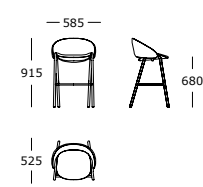

BACK

High-resilient, variable density, polyurethane foam with dacron padding

LEATHER PIPING

Parma leather
Black or Mocca

Counter stool

Chill /

LEGS

V1: Powder-coated steel