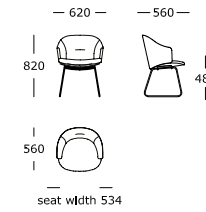

Lobby /

LEGS

Black powder-coated steel

STRUCTURE INTERIOR

Frame made of metal and plywood

STRUCTURE PADDING

High-resilient, polyurethane foam

SEAT

High-resilient, variable density, polyurethane foam

BACK

High-resilient, variable density, polyurethane foam with dacron padding

COVER

Fixed

MAINTENANCE

To ensure the longevity of your product, please follow our care and maintenance guides. All guides can be downloaded at wendelbo.com/care

Dining chair

Dining chair with armrest

Mango /

LEGS

Black powder-coated steel

V1: Sled base

V2: Tubular base

STRUCTURE INTERIOR

Frame made of plywood

STRUCTURE PADDING

High-resilient, variable density, polyurethane foam

SEAT

High-resilient, variable density, polyurethane foam. Cover of fibre-fill on top

COVER

Fixed

MAINTENANCE

To ensure the longevity of your product, please follow our care and maintenance guides. All guides can be downloaded at wendelbo.com/care

Chair V1

Chair V2