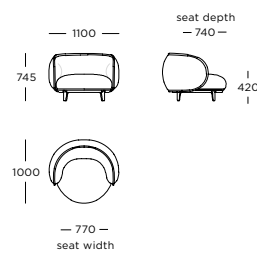

Parlour /

LEGS

Black powder-coated aluminium

STRUCTURE INTERIOR

Frame made of solid wood and MDF with webbing spring system

STRUCTURE PADDING

High-resilient, variable density, polyurethane foam with dacron padding

BACK

High-resilient, variable density, polyurethane foam with dacron padding

SEAT

High-resilient, variable density, polyurethane foam with dacron padding

COVER

Fixed

MAINTENANCE

To ensure the longevity of your product, please follow our care and maintenance guides. All guides can be downloaded at wendelbo.com/care

Lounge chair