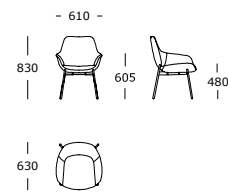

Dining chair with armrest