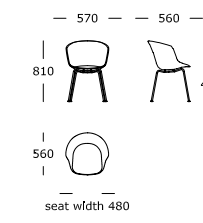

Aloe /

LEGS

Black powder-coated steel
Dark brown powder-coated steel

STRUCTURE INTERIOR

Frame made of plywood

STRUCTURE PADDING

High-resilient, polyurethane foam

COVER

Fixed

Dining chair

Lounge chair

Bar stool

MAINTENANCE

To ensure the longevity of your product, please follow our care and maintenance guides. All guides can be downloaded at wandelbo.com/care

SEAT

High-resilient, variable density, polyurethane foam

BACK

High-resilient, variable density, polyurethane foam with dacron padding

LEATHER PIPING

Parma leather
Black or Mocca

Counter stool

Chill /

LEGS

V1: Powder-coated steel

V2: Black powder-coated steel

V3: Black stained oak

SHELL

PP-plast / Fibreglass

Black
White
Cool grey
Sand

OUTDOOR

Mono V1 is suitable for outdoor

MAINTENANCE

Clean with a soft damp cloth. To ensure the longevity of your product, please follow our care and maintenance guides. All guides can be downloaded at wandelbo.com/care

Mono V1

Mono V2

Mono V3

Seat pad