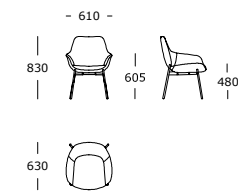

Dining chair with armrest