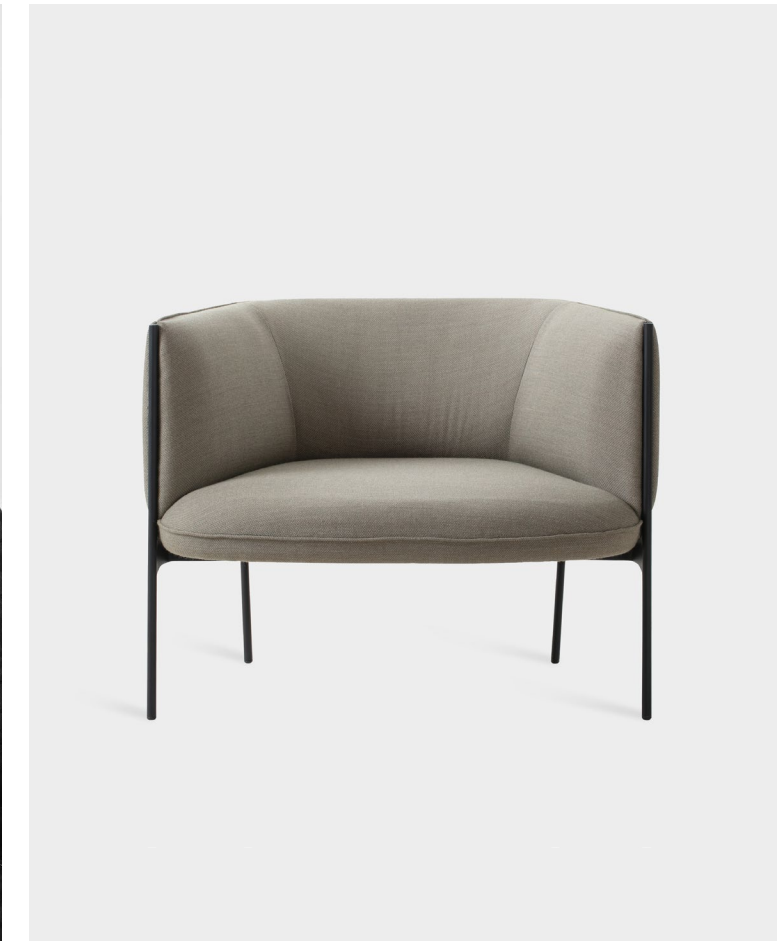

Seemingly soaring above ground

Resting atop a square and slightly recessed base featuring a return swivel function, the Montholon Chair seemingly soars above ground, prompting a lighter sentiment to its generous outline.

Sepal

Designed by Luca Nichetto

Designed by acclaimed Luca Nichetto, the Sepal Lounge Chair is guided by a lightweight, black powder-coated steel frame. The graphic frame elevates and encapsulates the upholstered backrest and seat cushion, further detailed with matching piping.