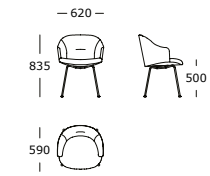

Montholon /

LEGS

Black powder-coated steel

STRUCTURE INTERIOR

Frame made of metal and plywood

STRUCTURE PADDING

High-resilient, polyurethane foam

SEAT

High-resilient, variable density, polyurethane foam

BACK

High-resilient, variable density, polyurethane foam with dacron padding

COVER

Fixed

MAINTENANCE

To ensure the longevity of your product, please follow our care and maintenance guides. All guides can be downloaded at wendelbo.com/care

Dining chair

Dining chair with armrest

Ovata /

LEGS

Black powder-coated steel

V1: Sled base

V2: Tubular base

STRUCTURE INTERIOR

Frame made of plywood

STRUCTURE PADDING

High-resilient, variable density, polyurethane foam

SEAT

High-resilient, variable density, polyurethane foam. Cover of fibre-fill on top

COVER

Fixed

MAINTENANCE

To ensure the longevity of your product, please follow our care and maintenance guides. All guides can be downloaded at wendelbo.com/care

Chair V1

Chair V2