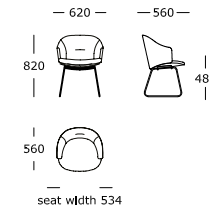

Hug /

LEGS

Black powder-coated steel

STRUCTURE INTERIOR

Frame made of metal and plywood

STRUCTURE PADDING

High-resilient, polyurethane foam

SEAT

High-resilient, variable density, polyurethane foam

BACK

High-resilient, variable density, polyurethane foam with dacron padding

COVER

Fixed

MAINTENANCE

To ensure the longevity of your product, please follow our care and maintenance guides. All guides can be downloaded at wendelbo.com/care

Dining chair

Dining chair with armrest

Kite Club /

LEGS

Black powder-coated steel

V1: Sled base

V2: Tubular base

STRUCTURE INTERIOR

Frame made of plywood

STRUCTURE PADDING

High-resilient, variable density, polyurethane foam

SEAT

High-resilient, variable density, polyurethane foam. Cover of fibre-fill on top

COVER

Fixed

MAINTENANCE

To ensure the longevity of your product, please follow our care and maintenance guides. All guides can be downloaded at wendelbo.com/care

Chair V1

Chair V2