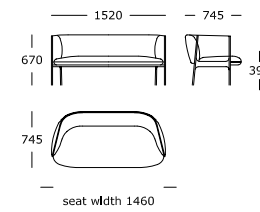

2 seater

Lounge chair

Dining chair

Hug /

LEGS

Black powder-coated steel

STRUCTURE INTERIOR

Frame made of metal and plywood