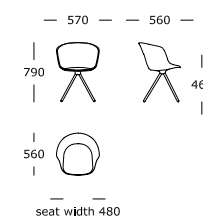

Aloe /

LEGS

Black powder-coated steel
Dark brown powder-coated steel

STRUCTURE INTERIOR

Frame made of plywood

STRUCTURE PADDING

High-resilient, polyurethane foam

COVER

Fixed

Dining chair

Lounge chair

Bar stool

MAINTENANCE

To ensure the longevity of your product, please follow our care and maintenance guides. All guides can be downloaded at wandelbo.com/care

SEAT

High-resilient, variable density, polyurethane foam

BACK

High-resilient, variable density, polyurethane foam with dacron padding

LEATHER PIPING

Parma leather
Black or Mocca

Counter stool

Chill /

LEGS

V1: Powder-coated steel

V2: Black powder-coated steel

V3: Black stained oak

SHELL

PP-plast / Fibreglass

Black
White
Cool grey
Sand

OUTDOOR

Mono V1 is suitable for outdoor

MAINTENANCE

Clean with a soft damp cloth. To ensure the longevity of your product, please follow our care and maintenance guides. All guides can be downloaded at wandelbo.com/care

Mono V1

Mono V2

Mono V3

Seat pad