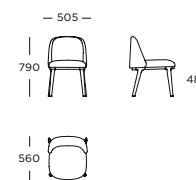

Chair V1

Chair V1 with armrest

Chair V2

Chair V2 with armrest

Aloe /

LEGS

Black powder-coated steel
Dark brown powder-coated steel

STRUCTURE INTERIOR