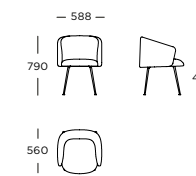

Chair V1

Chair V1 with armrest

Chair V2

Chair V2 with armrest

Aloe /

LEGS

Black powder-coated steel
Dark brown powder-coated steel

STRUCTURE INTERIOR