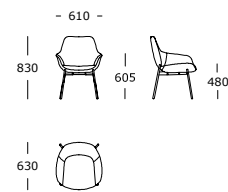

Dining chair with armrest