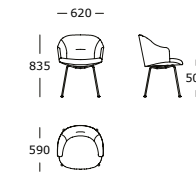

COVER

Fixed

MAINTENANCE

To ensure the longevity of your product, please follow our care and maintenance guides. All guides can be downloaded at wendelbo.com/care

Chair V1

Chair V2

Montholon /

LEGS