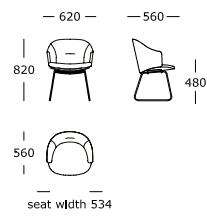

Vista /

LEGS

Black powder-coated steel

V1: Sled base

V2: Tubular base

STRUCTURE INTERIOR

Frame made of plywood

STRUCTURE PADDING

High-resilient, variable density, polyurethane foam

SEAT

High-resilient, variable density, polyurethane foam. Cover of fibre-fill on top

COVER

Fixed

MAINTENANCE

To ensure the longevity of your product, please follow our care and maintenance guides. All guides can be downloaded at wendelbo.com/care

Chair V1