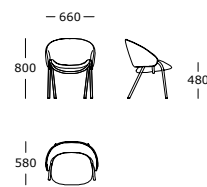

Frame made of plywood

STRUCTURE PADDING

High-resilient, polyurethane foam

COVER

Fixed

Dining chair

Lounge chair

Bar stool