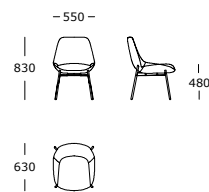

Hug /

LEGS

Black powder-coated steel

STRUCTURE INTERIOR

Frame made of metal and plywood

STRUCTURE PADDING

High-resilient, polyurethane foam

SEAT

High-resilient, variable density, polyurethane foam

BACK

High-resilient, variable density, polyurethane foam with dacron padding

COVER

Fixed

MAINTENANCE

To ensure the longevity of your product, please follow our care and maintenance guides. All guides can be downloaded at wendelbo.com/care

Dining chair