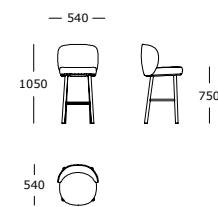

Collar /

LEGS

Oak veneer and solid oak
Black or dark brown stained

COVER

Fixed

SEAT

High-resilient, variable density, polyurethane foam with dacron padding

BACK

High-resilient, variable density, polyurethane foam with dacron padding

MAINTENANCE

To ensure the longevity of your product, please follow our care and maintenance guides. All guides can be downloaded at wendelbo.com/care

Dining chair

Bar stool

Counter stool

Folium /

LEGS

Black powder-coated steel

STRUCTURE INTERIOR

Frame made of solid wood and MDF with elastic webbing and high-density foam profiles on top

STRUCTURE PADDING

High-resilient, variable density, polyurethane foam

BACK

High-resilient, variable density, polyurethane foam. Wrap of fibre-fill on top

SEAT

High-resilient, variable density, polyurethane foam. Wrap of fibre-fill on top

COVER

Fixed

MAINTENANCE

To ensure the longevity of your product, please follow our care and maintenance guides. All guides can be downloaded at wendelbo.com/care

2 seater

Lounge chair

Dining chair