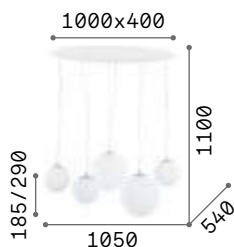

IP20

8,700 Kg / 0,2470 m³
E27 max 5 x 42W

€ 530

043562 White

3000 K
910 lm

119571 € 3,50