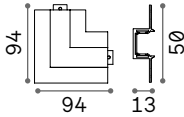

CONNECTOR HORIZONTAL Optional

Weight	Volume	Finish	Code	€
0,07 Kg	0,0015 m ³	Black	330365	37

BLINDED COVER

Required	Measure (LxHxW)	Finish	Code	€
No	1000x3x16 mm	Black	329635	4
	2000x3x16 mm	Black	329642	6