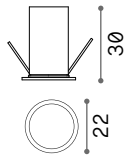

Quark new

Source	LED COB / SMD	LED life	30.000 h
Power	2,8W / 12W	Insulation class	II
Driver included	On/Off	IP	20
Drivers available	No	Material	Aluminum
CCT	3000 K	Warranty	5 years
CRI	≥90		

⌀ 18 mm

0,020 Kg/0,0004 m³

LED SMD BRIDGELUX Driver ON/OFF included

Power	Beam	Lumen	CCT	Finish	Code	€
2,8W	30°	160 lm	3000 K	White	327471	30
				Black	305844	30