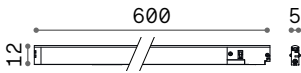

0,080 Kg/0,0003 m³