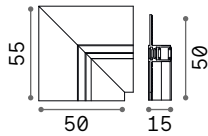

RECESSED CORNER L Optional

Weight	Volume	Control	Finish	Code	€
0,030 Kg	0,0003 m³	On-Off	Black	339412	41 new