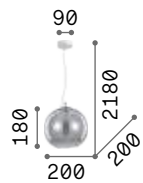

1,300 Kg / 0,0241 m³
E27 max 1 x 42W

€ 75

149585 ■ FadeChrome
250311 ■ SmokyGrey
250304 ■ Chrome
250328 ■ Copper
339047 ■ Amber new

3000 K
910 lm
119571 € 3,50

3000 K
1050 lm
101347 € 6,00

3000 K
1050 lm
101347 € 6,00

3000 K
1050 lm
101323 € 4,50

3000 K
1050 lm
101323 € 4,50