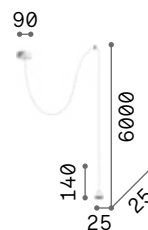

IP20

0,140 Kg / 0,0019 m³
LED 4W / 250 lm

€ 70

310596 ■ White
328348 ■ Black