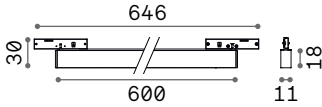

LED SMD

Power	Beam	Control	Lumen	CCT	Finish	Code	€
12 W	100°	On-Off	1350 lm	3000 K	Black	332833	35 new

0,330 Kg/0,0008 m³