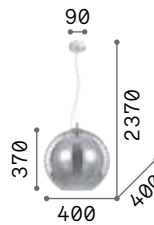

2,700 Kg / 0,1227 m³
E27 max 1 x 42W

€ 200

052816 ■ Clear
250359 ■ FadeChrome
094229 ■ SmokyGrey
250342 ■ Chrome
111919 ■ Copper
339061 ■ Amber new