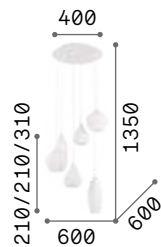

IP20

6,400 Kg / 0,1138 m³
E14 max 6 x 40W

€ 390

087818 White
111841 Smoky Grey

3000 K
420 lm

101217 € 2,00