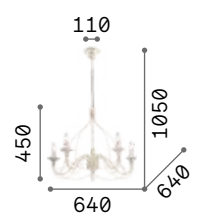

IP20

3,180 Kg / 0,1500 m³
E14 max 5 x 40W

€ 180

005881 ■ White
057187 ■ Rust

3000 K
470 lm

101224 € 2,00