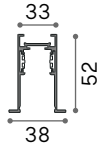

Ego - Recessed Trim

TRACK Kit for assembly profile included
Maximum length per power source: 25 meters

Length	Weight	Volume	Finish	Code	€
1000 mm	1,13 Kg	0,0058 m³	White	320441	85
			Black	320434	85
2000 mm	2,25 Kg	0,0122 m³	White	320465	170
			Black	320458	170