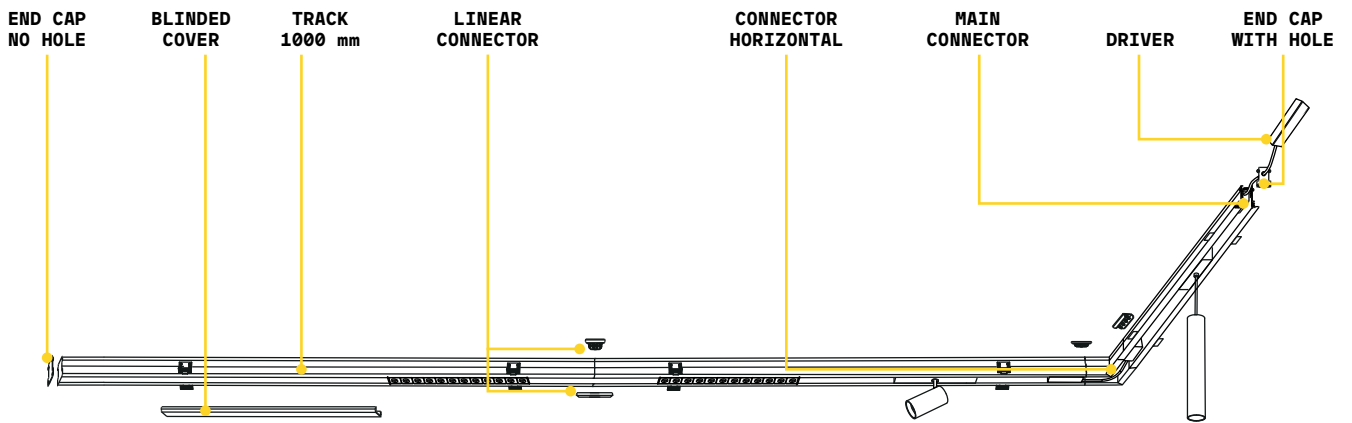

Ego - Assembly plans