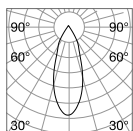

m	lx	øm
1	1768	0,66
2	442	1,32
3	196	1,97
4	111	2,63
5	71	3,29