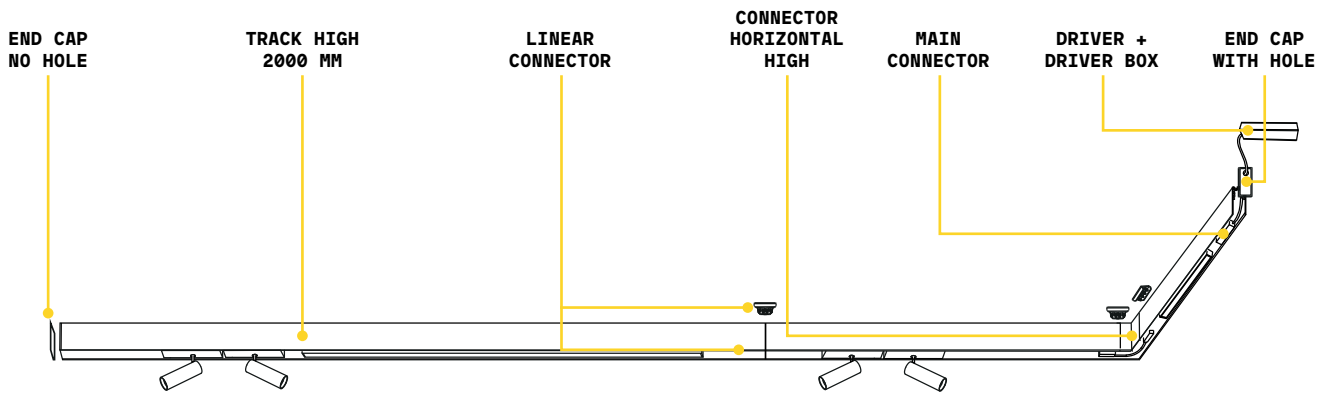

Ego - Assembly plans