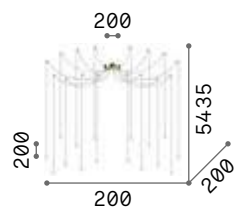

284002 284019

IP20

2,500 Kg / 0,0165 m³
LED 16W / 1300 lm

€ 550

284002 ■ Black
284019 ■ Brass

Pop

Metal ceiling cup, frame and bulb socket cover with black matt varnish finish. Cables adjustable in length.

IP20