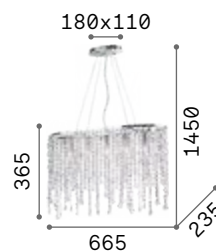

IP20

3,320 Kg / 0,0351 m³
E14 max 5 x 40W

€ 350

008363 Chrome

3000 K
470 lm

101224 € 2,00

Martinez

Chromed or golden metal frame.
Decorative elements with fob-chains composed of octagons and transparent cut-crystals bars.