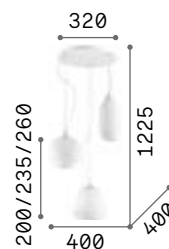

IP20

3,740 Kg / 0,0642 m³
E27 max 3 x 60W

€ 280

198095 White

3000 K
900 lm

123899 € 3,50