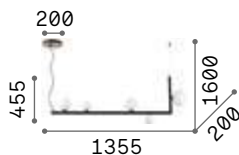

Birds

Varnished metal frame with satin brass decorative disc. White acid-etched blown glass diffusers. PVC electrical cable. Color: matt black with satin brass detail.

LED Bulbs LED G9 3W 3000 K included.
Cod. **209043**

IP20

2,750 Kg / 0,1353 m³
G9 max 5 x 15W

€ 283

273648 ■ Black

3000 K
510 lm

305486 € 6,00

P. 327

P. 421

P. 473

P. 497