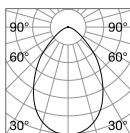

① 200 mm

0,650 Kg/0,0053 m³

LED SMD Driver ON/OFF included

Power	Beam	Lumen	CCT	Finish	Code	€
30W	77°	4000 lm	3000 K	White	248783	90
		4150 lm	4000 K	White	248790	90

Light beam: WIDE

m	lx	øm
1	625	1,43
2	156	2,86
3	69	4,30
4	39	5,73
5	25	7,16