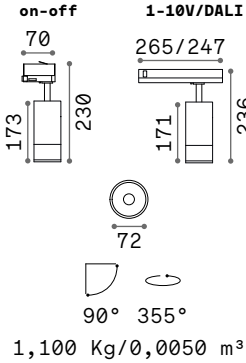

Power	Beam	Driver	Lumen	CCT	Finish		Code	€
25W	20-55°	On-Off	2450 lm	2700 K	White		340821	92 <i>new</i>
					Black		340814	92 <i>new</i>
			2500 lm	3000 K	White		286600	92
					Black		276243	92
			2650 lm	4000 K	White		322124	92
					Black		322100	92
		1-10V	2500 lm	3000 K	White		302973	135
					Black		302966	135
			2500 lm	3000 K	White		303017	155
					Black		303000	155

1-PHASE LED COB BRIDGELUX Driver included

Power	Beam	Driver	Lumen	CCT	Finish		Code	€
25W	20-55°	On-Off	2500 lm	3000 K	Black		342740	85 <i>new</i>

SINGLE CONNECTION

Required	Driver	Finish		Code	€
No	On/Off	White		170145	23
No		Black		170152	23

Light beam: from SPOT to WIDE

m	lx	cm
1	3594	1,10
2	899	2,20
3	399	3,30
4	225	4,40
5	144	5,50