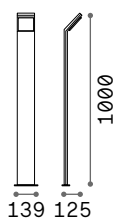

Style

Powder coated aluminum body.
Opal color plastic shade. Integrated
LED source. Available finishes:
anthracite, white, coffee, grey or
black.

LED LED source 3000/4000 K, 30.000 h
life.

IP54

1,680 Kg / 0,0239 m³
LED 8,5W / 950/1050 lm

€ 190

318707	White	3000K
322483	White	4000K
322384	Grey	3000K
322353	Grey	4000K
246871	Anthracit.	3000K