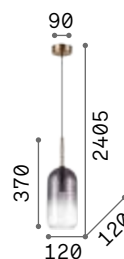

0,600 Kg / 0,0168 m³
G9 max 1x28W

€ 100

309804 ■ Fade Chr.

3000 K
510 lm
305486 € 6,00