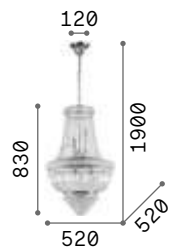

IP20

9,170 Kg / 0,2859 m³
E14 max 10 x 28W

€ 1050

215969 Chrome
207216 Brass

3000 K
470 lm

101224 € 2,00