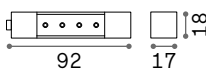

CONNECTOR HORIZONTAL LOW Optional

Weight	Volume	Control	Finish	Code	€	
0,21 Kg	0,0009 m ³	On-Off	White	282848	95	
			Black	257990	95	
			1-10V / DALI	White	286266	100
			Black	286259	100	

LINEAR CONNECTOR Required - 1 Kit x linear connection