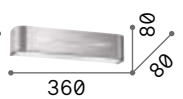

360

0,950 Kg / 0,0098 m³
E14 max 2 x 40W

€ 75

051963 White
009940 Aluminum

3000 K
480 lm

101200 € 2,00