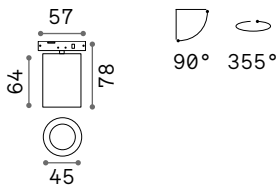

0,090 Kg/0,0004 m³

LED COB BRIDGELUX

Power	Beam	Control	Lumen	CCT	Finish	Code	€
8 W	30°	On-Off	750 lm	3000 K	White	332826	45 new
					Black	332819	45 new

Required	Beam	Model	Code	€
No	15°	TRACK 2,5W	332543	5 new
		TRACK 4,5W	332505	5 new
		TRACK 8W	332468	5 new

LENS

Light beam: ACCENT

m	lx	øm
1	913	0,51
2	228	1,00
3	101	1,50
4	57	2,10
5	37	2,60

CRI≥90 4,5W 38° 450lm 3000K