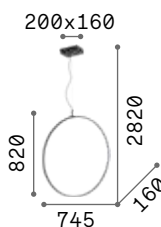

Circus

Powder coated metal ceiling rose and frame with black finish. Opal polycarbonate external diffuser. PVC electrical cable.

LED LED source 3000 K, 20.000 h life.

1,130 Kg / 0,0593 m³
LED 36W / 4250 lm

€ 290

291406 ■ Black