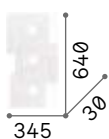

Relax

Metal frame finished with matt white varnish. Opal polycarbonate diffusers. Double light emission: primary and lateral. Replaceable LED source. Dimmable power supply integrated.

LED LED source 3000 K, 17.500 h life.

8,190 Kg / 0,0740 m³
LED 84W / 5400 lm

€ 500

255941 White

5,760 Kg / 0,0486 m³
LED 65W / 4250 lm

€ 450

255934 White

Totem

Matt white varnished laser shaped metal base. Replaceable LED lighting sources.

LED Bulbs LED GX53 9W 3000 K included.
Cod. 123936

5,320 Kg / 0,0470 m³
GX53 max 6 x 15W

€ 280

215785 White

123936 € 5,00

3,890 Kg / 0,0322 m³
GX53 max 4 x 15W

€ 240

215778 White

123936 € 5,00

2,960 Kg / 0,0227 m³
GX53 max 3 x 15W

€ 200

215761 White

123936 € 5,00