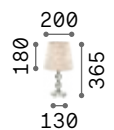

IP20

0,900 Kg / 0,0137 m³
E27 max 1x60W

€ 120

077734 Gold

3000 K
910 lm

119571

€ 3,50

P. 534