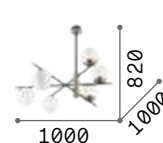

■ □ IP20

3,670 Kg / 0,1017 m³
E14 max 6 x 28W

€ 415

289496 ■ Black

💡 3000 K
420 lm

101217 € 2,00