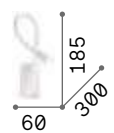

IP20

0,430 Kg / 0,0040 m³
LED 3W / 190 lm

€ 145

142708 ■ White
142692 ■ Black