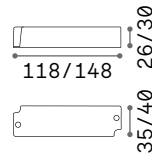

LED LED source 4000 K, 50.000 h life.

IP68 Protection degree IP68.

S316 Item made of stainless steel 316.

IP68

IP68

0,280 Kg / 0,0008 m³
LED 2W / 200 lm

0,330 Kg / 0,0008 m³
LED 2W / 200 lm

Driver
Not included
Required

Driver
Not included
Required

€ 100

€ 130 / 150

€ 75 / 80

€ 190 / 210

212623 ■ Steel
212647 ■ Steel

15° 222820 ■ Steel
40° 222837 ■ Steel

226187 20W
226194 40W

226200 100W
226217 185W