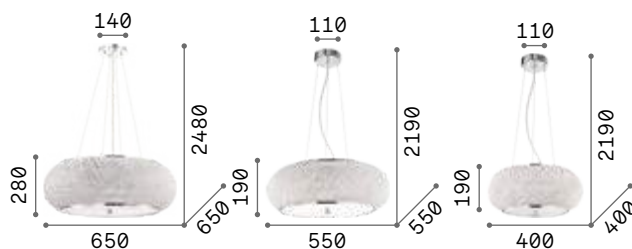

Nabucco

Metal frame with gold finish. Clear cut crystals decorative elements: square shaped in the upper part, diamond shaped in the lower part. Velvet chain cover.

Pashà

Metal Frame. Diffuser composed of cut crystal pearl strings. Bottom part closed with sandblasted glass disk. Steel cables adjustable in length with automatic device.