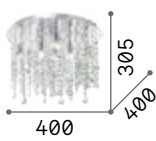

IP20

2,840 Kg / 0,0379 m³
G9 max 8 x 40W

€ 310

052991 Chrome

305486 3000 K
510 lm € 6,00