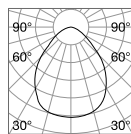

m	lx	øm
1	1562	1,90
2	390	3,70
3	174	5,60
4	98	7,50
5	62	9,40