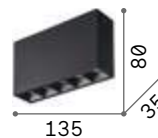

■ □ IP20

0,370 Kg / 0,0011 m³
LED 12,5W / 1200 lm

€ 90

248530 ■ White
244884 ■ Black

LED source 3000 K, 50.000 h life.

P. 784