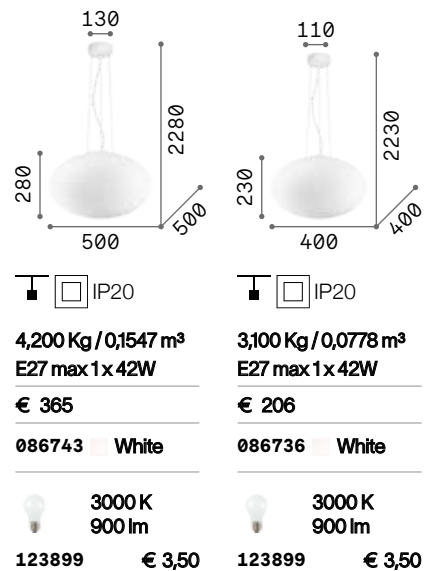

3000 K
900 lm

3000 K
900 lm

123899 € 3,50

123899 € 3,50

P. 284 P. 382

Candy

White metal frame. Blown acid-etched white glass diffuser. Steel cables adjustable in length with automatic devices.

P. 280 P. 469