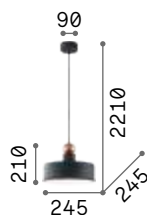

IP20

0,960 Kg / 0,0169 m³
E27 max 1 x 42W

€ 75

221489 ■ Dark Grey

3000 K
900 lm

123899 € 3,50