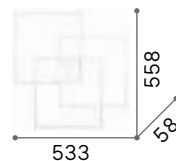

■ ■ □ IP20

1,430 Kg / 0,0530 m³
LED 33W / 3800 lm / 4200 lm

€ 320

341316 ■ White 2700K^{new}
230702 ■ White 3000K
270678 ■ Black 3000K