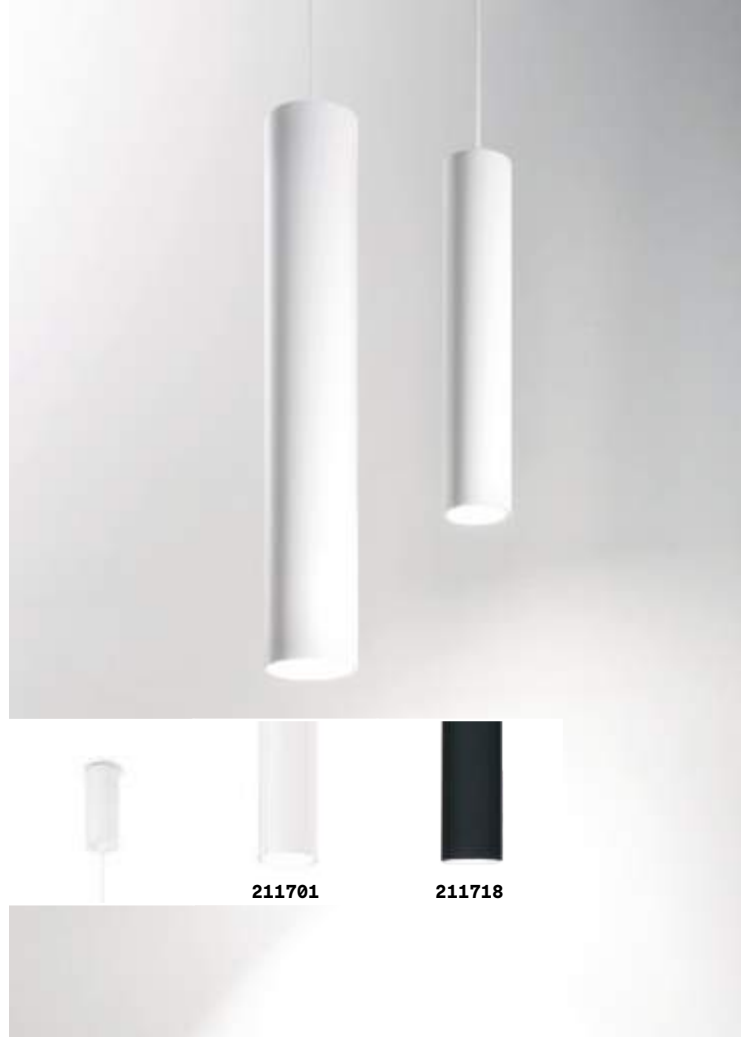

Tube

White or black powder coated aluminum ceiling cup and body. Power cable coated with fabric. Integrated LED light emission.

LED Led source 3000 K, 35.000 h life.

IP20

0,960 Kg / 0,0073 m³
LED 11W / 1050 lm

€ 210

211701 White
211718 Black

IP20

0,680 Kg / 0,0048 m³
LED 11W / 1050 lm

€ 150

211459 White
211466 Black