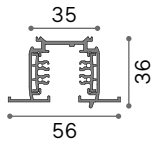

Link 3-Phase Trim On/Off

TRACK

Length	Weight	Volume	Finish	Code	€
2000 mm	1,92 Kg	0,0132 m³	White	188010	60
			Black	188027	60

KIT RECESSED
END CAP

Required	Finish	Code	€
Yes - 1 Kit x 1000 mm	Aluminum	188195	5
Yes	White	169613	2
	Black	169620	2