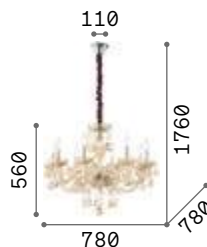

IP20

7,630 Kg / 0,1321 m³
E14 max 8 x 40W

€ 560

166889 Amber

3000 K
430 lm

101248 € 2,00

Negresco

Plated metal frame and details.
Clear blown glass arms with golden
inner part. Decorative elements in
clear glass and cut crystal. Velvet
chain cover. Color: gold.