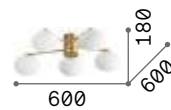

2,700 Kg / 0,0209 m³
G9 max 5 x 28W

€ 320

322698 White
316697 Brass

305486 3000 K
510 lm

305486 € 6,00