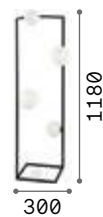

IP20 ETL LISTED

2,700 Kg / 0,1772 m³
G9 max 5 x 28W

€ 280

284309 ■ Black
284354 ■ Brass

3000 K
510 lm

305486 € 6,00