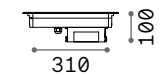

Thor new

Linear projector for floor recessed installation. Die-cast aluminum body, 316L stainless steel ring, glass diffuser, IP67 protection index, IK08 impact resistance, formwork included. Optical block adjustable by +/- 20° for asymmetric light effect. SMD LED technology; CCT 3000K, CRI ≥ 90, SDCM ≤ 3; LED useful life 50.000 h L70B50.

LED source 3000 K, 50.000 h life.

62

521

62

310

3,100 Kg / 0,0115 m³
LED 19W / 1800 lm

€ 415

351285 **Steel**

2,000 Kg / 0,0075 m³
LED 10W / 900 lm

€ 250

new 351278 **Steel** new

P. 914