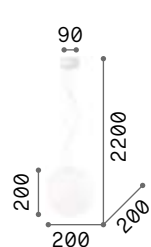

IP20

1,130 Kg / 0,0272 m³
E27 max 1 x 42W

€ 70

009148 White

3000 K
910 lm

119571 € 3,50