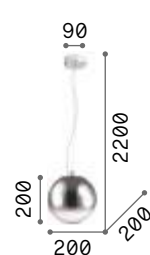

⏏ IP20

1,130 Kg / 0,0272 m³
E27 max 1 x 42W

€ 95

140711 ■ FadeChrome
346540 ■ Amber new
346595 ■ Opal new

3000 K
910 lm

119571

€ 3,50