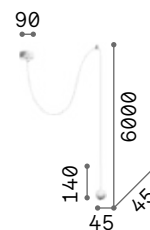

IP20

0,160 Kg / 0,0019 m³
LED 4W / 250 lm

€ 75

310602 ■ White
328355 ■ Black