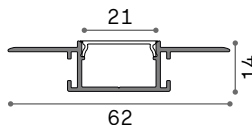

21 x 14 mm

Length	Weight	Volume	Finish	Code	€
2000 mm	0,71 Kg	0,0049 m³	White	346762	55 new
3000 mm	1,06 Kg	0,0039 m³	White	346779	75 new

STRIP LED AND DRIVER Recommended Strip LED max 15 W/m

KIT PROFILE 21 x 14 mm