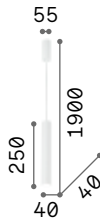

IP20

0,680 Kg / 0,0048 m³
LED 11W / 1050 lm

€ 150

211459 White
211466 Black