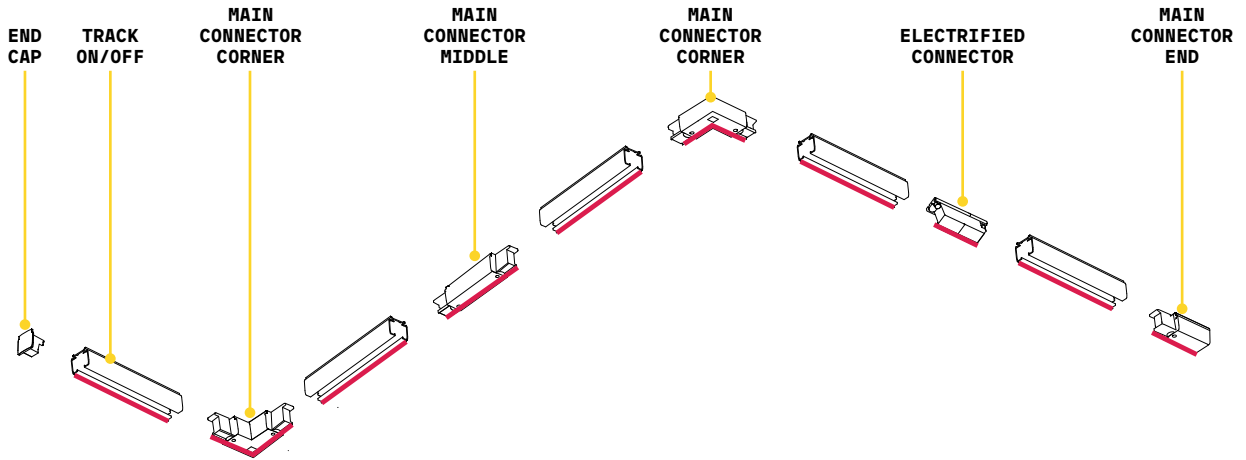

Link 3-Phase Trimless On/Off

TRACK

Length	Weight	Volume	Finish	Code	€
1000 mm	0,94 Kg	0,0016 m³	White	243269	30
			Black	243252	30
2000 mm	1,72 Kg	0,0074 m³	White	187976	60
			Black	187983	60
3000 mm	2,55 Kg	0,0110 m³	White	187990	95
			Black	188003	95

KIT SURFACE

SUSPENSION KIT

END CAP

Required	N° Cables	Cables Length	Finish	Code	€
Yes - 1Kitx1000 mm			White	169972	5
			Black	169989	5
Yes - 1Kitx1000 mm	1	3000 mm	White	242705	13
			Black	243283	13
	1	5000 mm	White	243245	15
			Black	243238	15
Yes			White	169613	2
			Black	169620	2

MAIN CONNECTOR END

0,060 Kg/0,0002 m³

169583	L	€ 9
169576	R	€ 9
169590	L	€ 9
169606	R	€ 9

MAIN CONNECTOR MIDDLE

0,120 Kg/0,0004 m³

227580	€ 17
227597	€ 17

MAIN CONNECTOR CORNER

0,110 Kg/0,0005 m³

169705	L	€ 17
169712	R	€ 17
169736	L	€ 17
169729	R	€ 17

ELECTRIFIED CONNECTOR

0,030 Kg/0,0001 m³

169637	€ 7
169644	€ 7

TRACK ADAPTOR

0,080 Kg/0,0002 m³

194257	€ 9
194301	€ 9