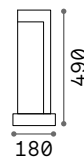

6,800 Kg / 0,0377 m³
LED 8,5W / 560/580 lm

€ 275

246994 ■ Granite 3000K
157856 ■ Granite 4000K