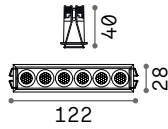

Lika Slim

117 x 23 mm
0,180 Kg/0,0013 m³

LED SMD Driver ON/OFF included

Power	Beam	Lumen	CCT	Finish		Code	€
10 W	32°	900 lm	2700 K	Black		341644	66 new
		1000 lm	3000 K	White		327501	66
				Black		305813	66
		1200 lm	4000 K	White		341675	66 new
				Black		341668	66 new