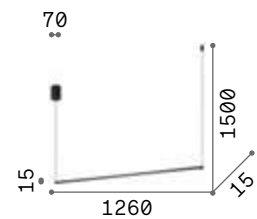

IP20

0,900 Kg / 0,0165 m³
LED 19W / 2150 / 2300 / 2350 lm

€ 275

341033	■ Black	2700K^{new}
285085	■ White	3000K
285092	■ Black	3000K
341040	■ Black	4000K^{new}