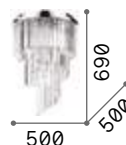

IP20

13,840 Kg / 0,1563 m³
E14 max 12 x 40W

€ 725

168937 Chrome
213507 Gold

3000 K
470 lm

101224 € 2,00