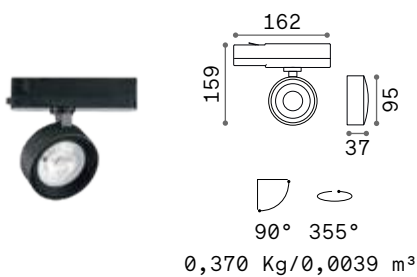

Pov

Source	LED COB	CRI	≥95
Power	22W	LED life	30.000 h
Driver included	On/Off	Insulation class	II
Drivers available	No	IP	20
Track	3-Phase	Material	Aluminum
MacAdam	SDCM 3	Warranty	5 years
CCT	3000 K		

3-PHASE LED COB CREE Driver PHILIPS ON/OFF included

Power	Beam	Lumen	CCT	Finish	Code	€
22 W	36°	2000 lm	3000 K	White	296340	135
				Black	296333	135