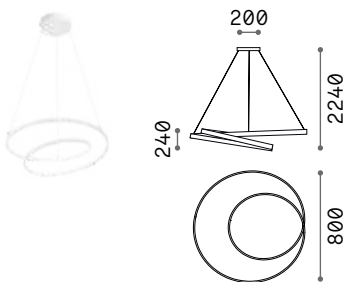

1,900 Kg / 0,0607 m³

LED SMD Driver included - Cable length 2000 mm

Measure	Power	Driver	Lumen	CCT	Finish	Code	€
ø 800	52 W	On-Off	5800 lm	2700 K	White	342405	295 new
					Black	342412	295 new
					Brass	342429	295 new
			6100 lm	3000 K	White	253664	295
					Black	269450	295
					Brass	269467	295
	6400 lm	4000 K	White	342436	295 new		
			Black	342443	295 new		
			Brass	342450	295 new		
55 W	DALI/Push	6100 lm	3000 K	White	304571	470	
				Black	304588	470	
				Brass	304595	470