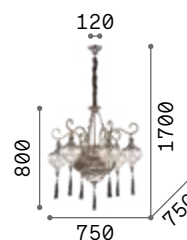

Antique brass metal body and embossed ornaments. Cut crystal set octagons. Blown light amber clear glass diffusers with tassels. Velvet chain cover.

IP20

8,550 Kg / 0,2571 m³
E27 max 9x42W

€ 1175

116006 ■ Ant. Brass