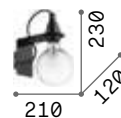

Minimal

Metal frame with colored varnish finish. Power cable with fabric coating.

LED

Bulbs LED E27 8W Globo D125 trasparente 3000 K included.
Cod. **101347**

045191

045214

■ IP20

0,720 Kg / 0,0164 m³
E27 max 1 x 60W

€ 70

045191 ■ White
045214 ■ Black

3000 K
1020 lm

101347 € 6,00