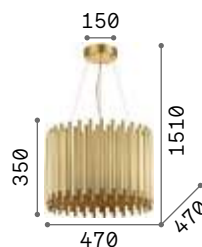

IP20

13,920 Kg / 0,1355 m³
E27 max 5 x 60W

€ 850

208817 Gold

3000 K
910 lm

119571

€ 3,50

P. 430