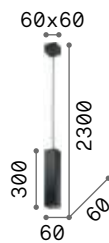

Sky

Plated metal ceiling cup and diffuser or with matt white or black varnish finish.

LED Bulbs LED GU10 7W 3000 K included.
Cod. **123943**

126906

126913

0,950 Kg / 0,0043 m³
GU10 max 1x 28W

€ 96

126906 ■ White
126913 ■ Black