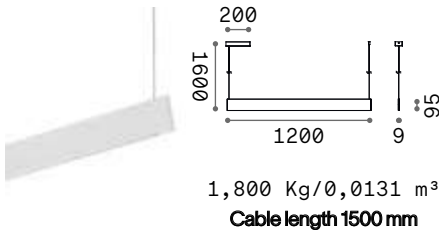

Steel Slim

LED SMD SAMSUNG

Up-light included - Driver OSRAM ON/OFF included - UGR <19

Power	Beam	Lumen	CCT	Finish	Code	€
35W	110°	2900 lm	3000 K	White	348407	175 <i>new</i>
				Black	348384	175 <i>new</i>