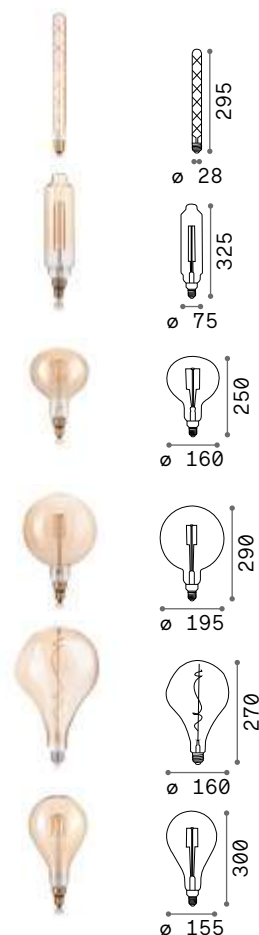

Bulbs E27

Lamp socket	Power	Flux	CCT	CRI	Dimmable	Life	Min Qty.	Code	€
E27	7,5 W	600 lm	1800 K	80		15.000 h	10	201252	11,00
E27	6 W	320 lm	1800 K	80		15.000 h	1	130170	33,00
E27	4 W	320 lm	1800 K	80		15.000 h	1	129877	33,00
E27	3,8 W	330 lm	2200 K	80	TRIAC	15.000 h	1	223940	33,00
E27	4,1 W	400 lm	2200 K	80		25.000 h	1	130187	25,00
E27	3,9 W	330 lm	2200 K	80	TRIAC	15.000 h	1	223834	30,00
E27	4,1 W	360 lm	2200 K	80		25.000 h	1	237251	22,50
E27	8 W	700 lm	2200 K	80		25.000 h	1	130163	25,00