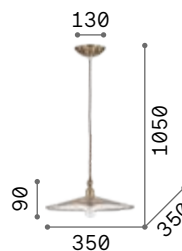

Cantina

Metal frame, diffuser and bulb socket cover, available with antique brass or copper finish. Electrical cable covered with stranded fabric.

112732

112701

IP20

0,810 Kg / 0,0189 m³
E27 max 1x 42W

€ 100