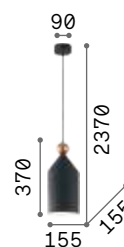

IP20

1,020 Kg / 0,0105 m³
E27 max 1 x 42W

€ 75

194684 ■ Dark Grey

3000 K
900 lm

123899 € 3,50