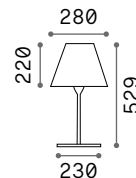

2,940 Kg / 0,0247 m³
E27 max 1x42W

€ 150

298597 ■ Anthracit.

4000 K
1020 lm

151991 € 2,00