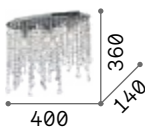

IP20

1,800 Kg / 0,0094 m³
E14 max 3 x 40W

€ 170

008370 Chrome

101224 3000 K
470 lm € 2,00

P. 201