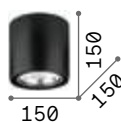

1,210 Kg / 0,0061 m³
GU10 max 1x 50W

€ 97

140872 White
243450 Black

3000 K
750 lm

189031 € 15,00