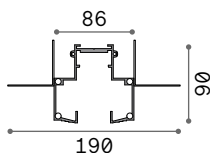

Arca - Recessed

TRACK Kit for profile installation and closing cups included
Maximum length per power source: 25 meters

Length	Weight	Volume	Finish	Code	€
1000 mm	2,90 Kg	0,0269 m³	Black	222769	187
3000 mm	8,70 Kg	0,0496 m³	Black	222882	490

LINEAR CONNECTOR

ELECTRIFIED END CAP

Required	Cables Length	Measure (L x H x W)	Code	€
Yes - 1 Kit x connection		100 x 18 x 38 mm	254944	25
Yes - 1 Kit x power source max 210 W	380 mm	86 x 80 x 42 mm	223124	24