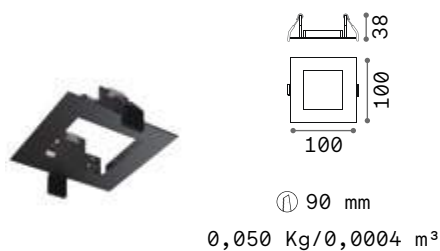

FRAME Required

Finish	Code	€
White	208725	19
Black	208732	19