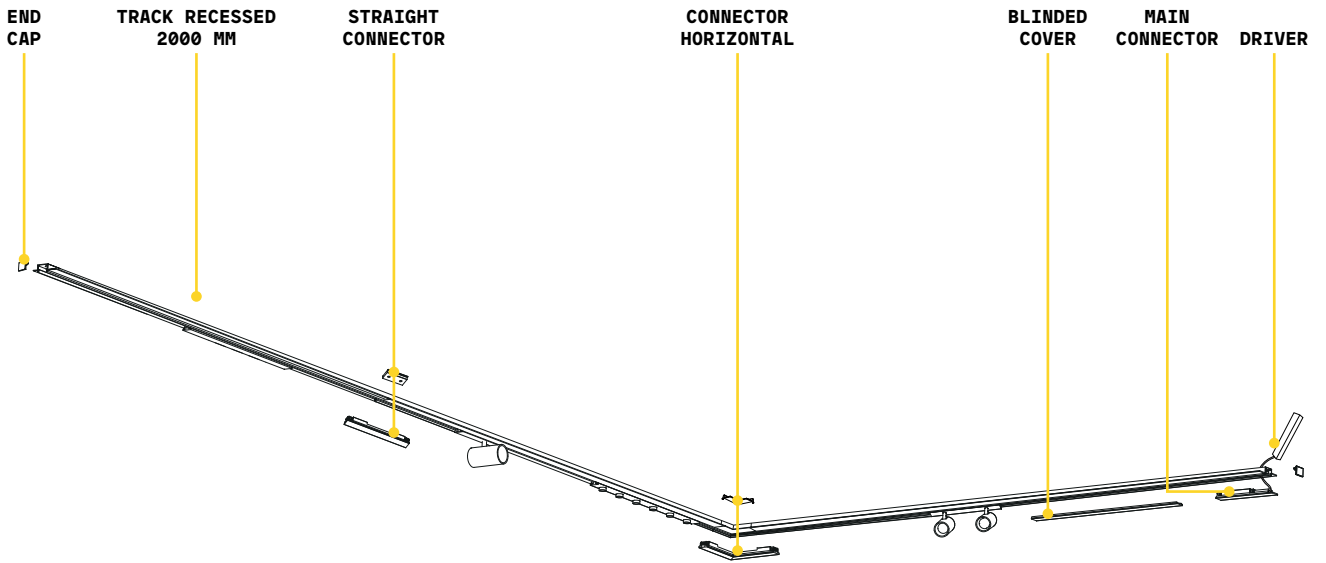

Stick - Assembly plans