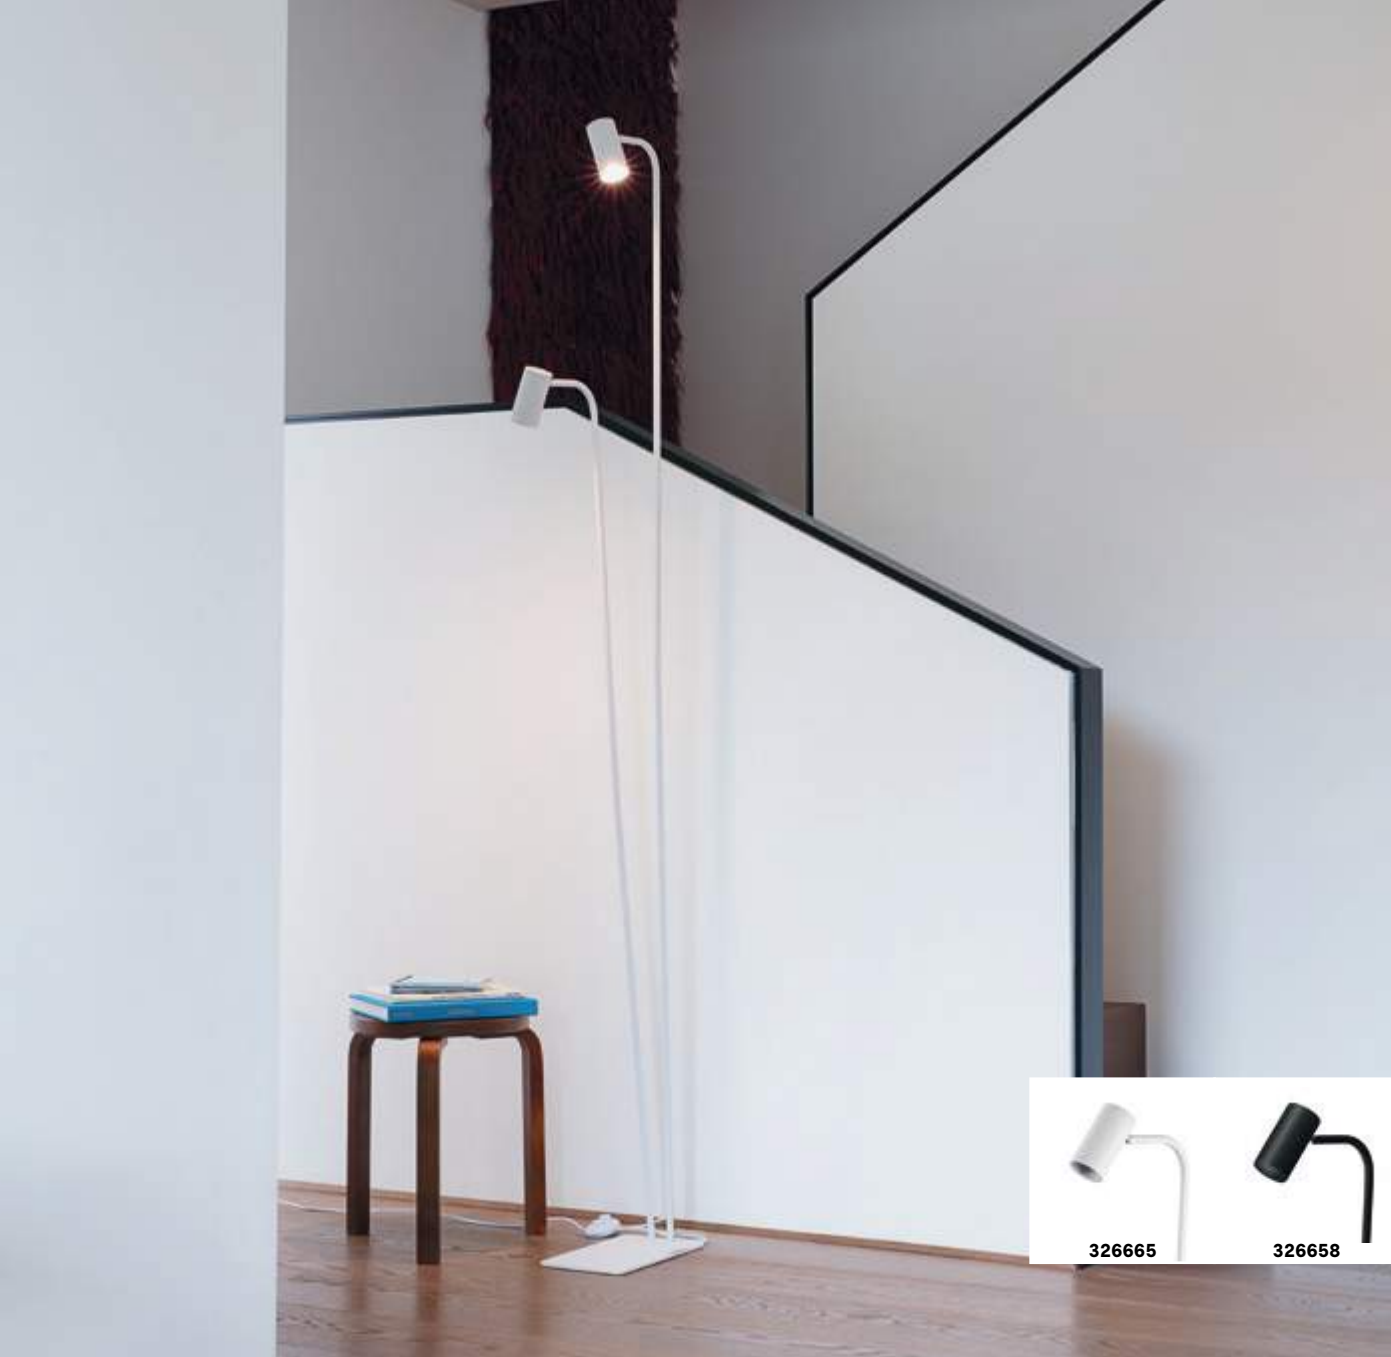

LED LED source 4000 K, 25.000 h life.

Lamp with touch dimmer.

IP20

4,440 Kg / 0,0095 m³
LED 12,5W / 1050 lm

€ 215

272085 White
204956 Aluminum
204949 Black

Ginger new

Powder coated metal base and frame. Adjustable diffuser. PVC cable with switch and plug. Two lights version with double switch for separate ignitions. Colors: white, black.