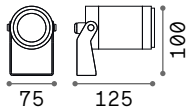

0,950 Kg/0,0014 m³

Power	Beam	Lumen	CCT	Finish	Code	€
10 W	30°	930 lm	3000 K	Dark Gray	248387	250
		1000 lm	4000 K	Dark Gray	245072	250

OPTIONAL Not included

	Power	Finish	Code	€
Visor	5,5W	Dark Gray	245096	34
	10W	Dark Gray	245102	34

	Finish	Code	€
Peg	Dark Gray	245089	17

ON/OFF DRIVER Not included/Required

Power	Output	Measure	Code	€
20 W	24 Vdc	118 x 26 x 35 mm	226187	75
40 W	24 Vdc	148 x 30 x 40 mm	226194	80
100 W	24 Vdc	220 x 39 x 68 mm	226200	190
185 W	24 Vdc	220 x 39 x 68 mm	226217	210