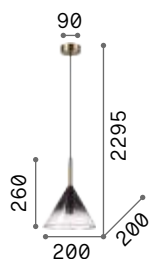

Empire

Gold plated metal frame and ceiling cap with magnetic closure without screws. Black PVC cable. Clear glass diffuser with gray shade.

LED Bulbs LED G9 3W 3000 K included.
Cod. **209043**

0,600 Kg / 0,0194 m³
G9 max 1x28W

€ 100

309798 ■ Fade Chr.

3000 K
510 lm
305486 € 6,00