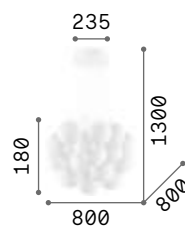

Mapa Plus

White metal frame. White blown acid-etched spherical glass diffusers. Steel cables adjustable in length.

10,800 Kg / 0,1976 m³
E14 max 22 x 40W

€ 670

140230 White

3000 K
420 lm

101217 € 2,00