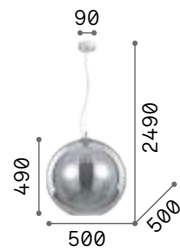

4,000 Kg / 0,2220 m³
E27 max 1 x 42W

€ 450

094137 ■ SmokyGrey