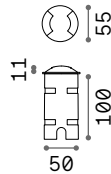

LED LED source 4000 K, 50.000 h life.

IP68 Protection degree IP68.

S316 Item made of stainless steel 316.

IP68

IP68

0,280 Kg / 0,0008 m³
LED 2W / 200 lm

0,330 Kg / 0,0008 m³
LED 2W / 200 lm

Driver
Not included
Required

Driver
Not included
Required

€ 100

€ 130 / 150

€ 75 / 80

€ 190 / 210

212623 ■ Steel
212647 ■ Steel

15° 222820 ■ Steel
40° 222837 ■ Steel

226187 20W
226194 40W

226200 100W
226217 185W