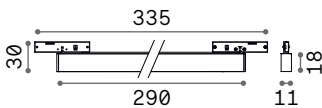

0,230 Kg/0,0005 m³

Light beam: ACCENT