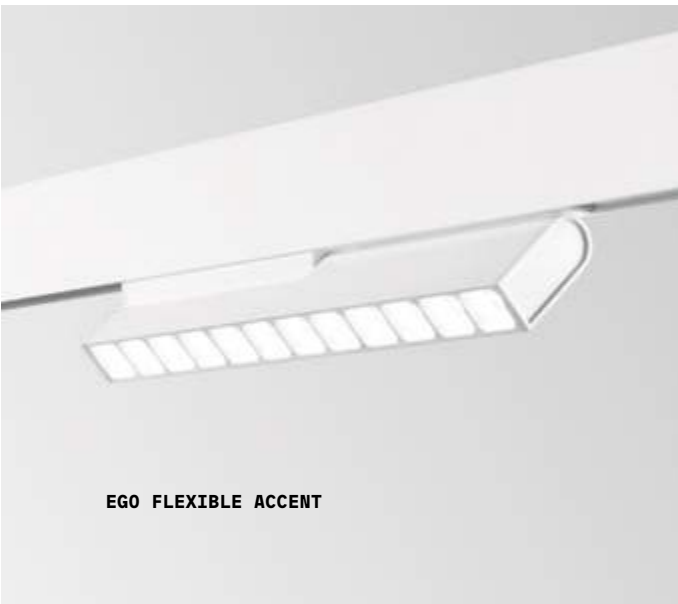

EGO FLEXIBLE ACCENT

EGO FLEXIBLE WIDE

Ego Pendant

0,150 Kg/0,0020 m³

LED COBCITIZEN UGR <19

Power	Beam	Control	Lumen	CCT	Finish	Code	€
5,5W	66°	On-Off	530 lm	3000 K	Black	332451	90 <small>new</small>
		1-10V	530 lm	3000 K	Black	344782	110 <small>new</small>
		DALI	530 lm	3000 K	Black	344799	140 <small>new</small>