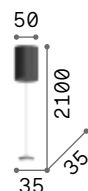

IP20

0,150 Kg / 0,0010 m³
LED 2W / 140 lm

€ 50

343617 **White** **new**
343624 **Black** **new**