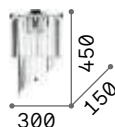

Carlton

Chromed or golden metal frame. Decorative elements with fob-chains composed of octagons and transparent cut-crystals bars.