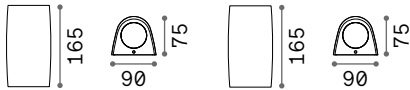

Keope

High performance resin body and diffuser: resistant to corrosion caused by atmospheric agents; colors stabilized during U.V. treatment; thermal shock resistance from -60°C to +90°C. Transparent satin acrylic diffusers.

LED Bulbs LED GU10 3,5W included.
Settable CCT: 2700 K, 4000 K.

0,450 Kg / 0,0033 m³
GU10 max 2x6W

€ 63

147772 ■ White
147796 ■ Grey
147819 ■ Black

108292 € 3,00

0,350 Kg / 0,0033 m³
GU10 max 1x6W

€ 42

147765 ■ White

108292 € 3,00