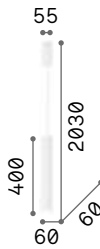

Tube

White or black powder coated aluminum ceiling cup and body. Power cable coated with fabric. Integrated LED light emission.

LED Led source 3000 K, 35.000 h life.

IP20

0,960 Kg / 0,0073 m³
LED 11W / 1050 lm

€ 210

211701 White
211718 Black