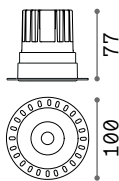

Game Trimless

⌀ 75 mm

0,300 Kg/0,0011 m³

LED COB CREE Driver ON/OFF included - CRI ≥90

Power	Beam	Lumen	CCT	Finish	Code	€
11W	36°	950 lm	3000 K	White	319667	50
				Black	319650	50