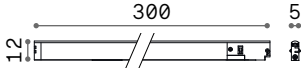

0,020 Kg/0,0001 m³