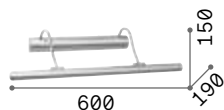

Mirror-10

Metal frame with antique brass, chrome or satin nickel finish. Adjustable diffuser.

LED Bulbs LED G9 3W 3000 K included.
Cod. 209043

■ IP20
1,090 Kg / 0,0181 m³ G9 max 4 x 40W
€ 138
017303 Chrome 017297 Nickel 017310 Ant. Brass
3000 K 510 lm
305486 € 6,00