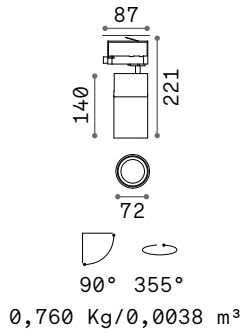

Quick 15W

3-PHASE LED COB CITIZEN

CRI ≥ 80

Power	Beam	Lumen	CCT	Finish	Code	€
15 W	30°	1800 lm	3000 K	White	222509	145
				Black	222523	145
		1950 lm	4000 K	White	222530	145
				Black	222547	145

CRI ≥ 90

Power	Beam	Lumen	CCT	Finish	Code	€
15 W	30°	1500 lm	3000 K	White	222554	145
				Black	222561	145
		1600 lm	4000 K	White	222578	145
				Black	222585	145

FILTER HONEYCOMB

LENS*

SINGLE CONNECTION

Required	Beam	Finish	Code	€
No		Black	222608	9
No	15°	Clear	222592	9
No	45°	Clear	253558	9
No		White	170145	23
No		Black	170152	23

Light beam: ACCENT

m	lx	øm
1	3451	0,51
2	862	1,02
3	383	1,53
4	215	2,04
5	138	2,55

CRI ≥ 80 15W 30° 1800lm 3000K

* The optional lens must be ordered in concomitance with the product and will be mounted inside the product as replacement for the default one.