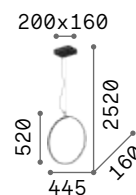

0,970 Kg / 0,0221 m³
LED 29W / 3200 lm

€ 220

291345 ■ Black