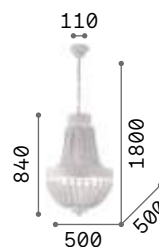

€ 350

129921 Wood

3000 K
470 lm

101224 € 2,00

Monet

Metal frame with round bands decorated with repoussage technique. Chains of natural wood gems. White matt varnish finish.

IP20

6,700 Kg / 0,0534 m³
E14 max 6 x 40W