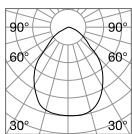

m	lx	øm
1	2945	1,90
2	736	3,80
3	327	5,60
4	184	7,50
5	116	9,40