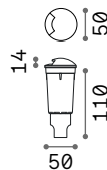

0,080 Kg / 0,0007 m³
G9 max 1x1,7W

€ 31

269504 ■ B 3000K
269696 ■ B 4000K