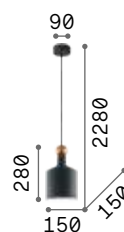

IP20

0,750 Kg / 0,0090 m³
E27 max 1 x 42W

€ 75

221496 ■ Dark Grey

3000 K
900 lm

123899 € 3,50