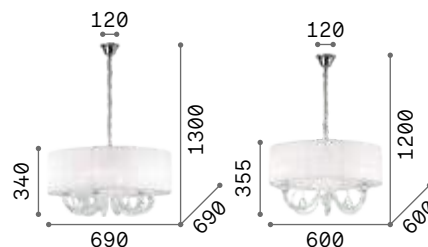

IP20

6,420 Kg / 0,2708 m³
E14 max 6x40W

€ 570

035826 White

3000 K
420 lm

101217 € 2,00

IP20

4,770 Kg / 0,1632 m³
E14 max 3x40W

€ 400

035840 White

3000 K
420 lm

101217 € 2,00