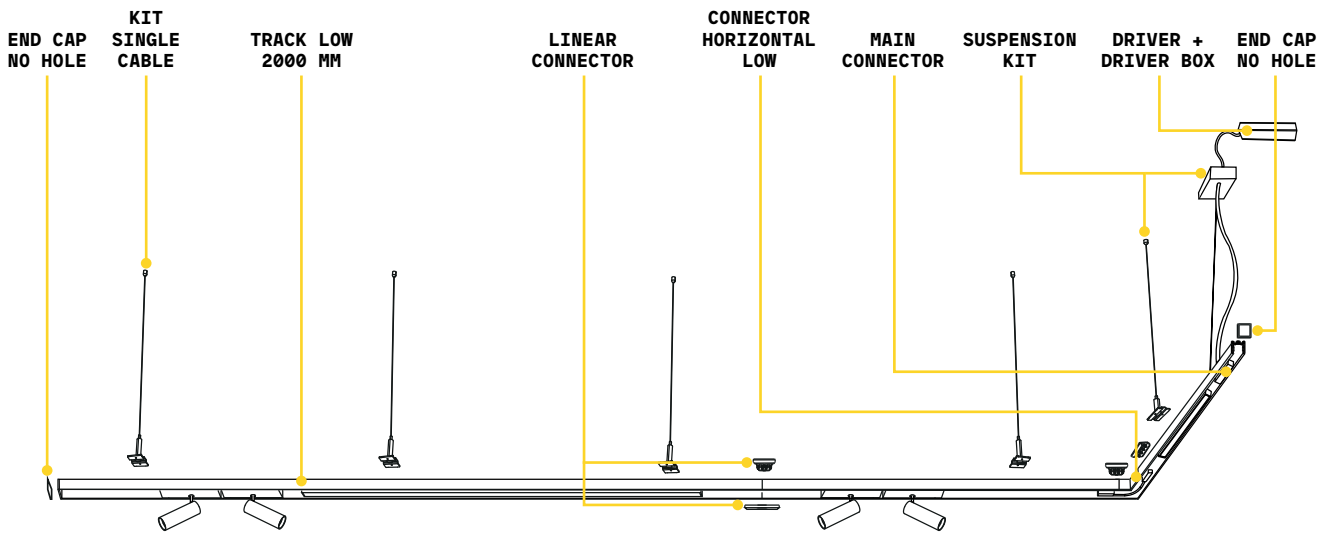

Ego - Assembly plans

PROFILE LOW

Ego - High

TRACK HIGH No mounting kit required, direct ceiling installation
Maximum length per power source: 25 meters

Length	Weight	Volume	Finish	Code	€
1000 mm	0,90 Kg	0,0023 m ³	White	282886	50
			Black	258027	50
2000 mm	1,80 Kg	0,0046 m ³	White	282893	120
			Black	266145	120