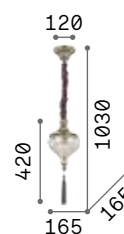

IP20

0,980 Kg / 0,0228 m³
E27 max 1x42W

€ 180

115979 ■ Ant. Brass

3000 K
910 lm

119571 € 3,50

P. 446