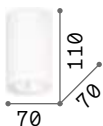

Tower

Plastic installing base with bayonet
system. Total gypsum body. It fits
replaceable GU10 bulbs.

Item suitable for painting and
varnishing.

■ □ IP20

0,430 Kg / 0,0023 m³
GU10 max 1x 35W

€ 39

155869 White

3000 K
410 lm

108292 € 3,00