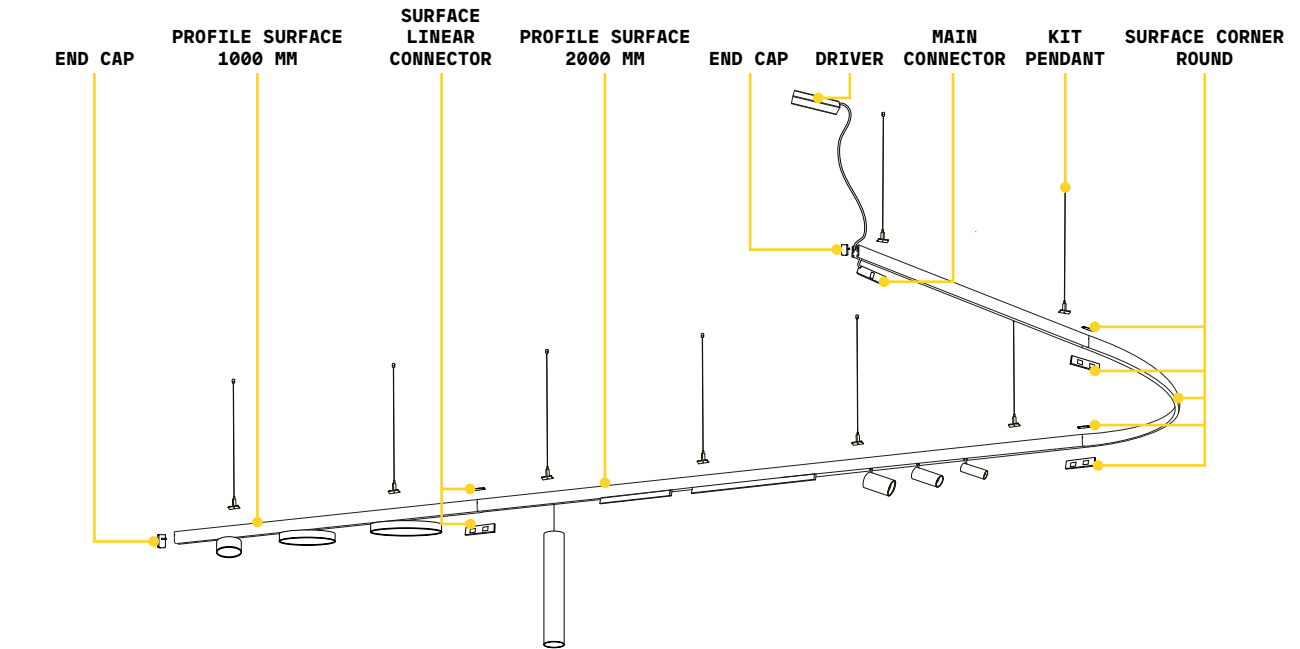

Deva - Assembly plans

Deva - Recessed

PROFILE RECESSED No mounting kit required, direct ceiling installation
Maximum length per power source: 10 meters

Length	Weight	Volume	Finish	Code	€
1000 mm	0,370 Kg	0,0017 m ³	Black	332529	20 <small>new</small>
2000 mm	0,670 Kg	0,0034 m ³	Black	332536	40 <small>new</small>