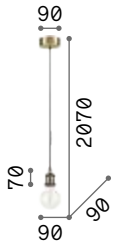

Frida

Metal ceiling cup and bulb socket cover with plated or matt varnish finish. Power cable coated with black fabric.

0,320 Kg / 0,0015 m³
E27 max 1 x 60W

€ 40

- 139432 Chrome
- 139425 Black
- 122106 Copper
- 122083 Ant. Brass

2200 K
500 lm

151717 € 6,00 [P. 419](#)