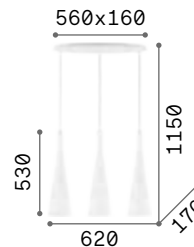

Milk

White enameled elliptical metal frame. White blown and acid-etched glass diffuser. Power cables adjustable in length.

IP20

4,220 Kg / 0,1024 m³
E27 max 3 x 42W

€ 265

030326 White

3000 K
900 lm

123899 € 3,50