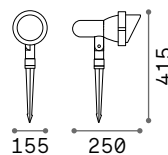

IP65

1,230 Kg / 0,0086 m³
E27 max 1x42W

€ 90

033044 ■ Anthracit.
321622 ■ Coffee

4000 K
580 lm

151960 € 2,00