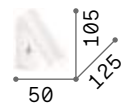

■ □ IP20

0,400 Kg / 0,0009 m³
LED 7W / 580 lm

€ 100

280998 ■ White
281001 ■ Black