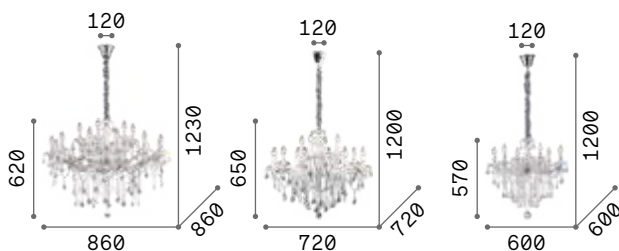

Florian

Metal frame with decorative glass elements. Pendants composed of cut crystal octagons and final drops. Available versions: clear glass with golden or silvery metal.

IP20

17,200 Kg / 0,3482 m³
E14 max 18 x 40W

€ 1000

075150 Chrome
075181 Gold

IP20

9,760 Kg / 0,2187 m³
E14 max 12 x 40W

€ 650

035604 Chrome
035611 Gold

IP20

6,380 Kg / 0,1368 m³
E14 max 6 x 40W

€ 510

035628 Chrome
035635 Gold

3000 K
470 lm

101224 € 2,00

3000 K
470 lm

101224 € 2,00

3000 K
470 lm

101224 € 2,00