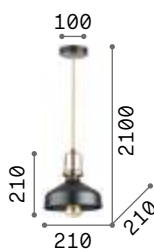

IP20

0,630 Kg / 0,0102 m³
E27 max 1x 42W

€ 75

238104 White
249056 Black

3000 K
340 lm

101286 € 2,00