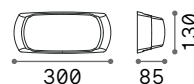

0,610 Kg / 0,0050 m³
E27 max 1x23W

€ 35

123776 White
123769 Grey
123783 Black

4000 K
580 lm

151960

€ 2,00