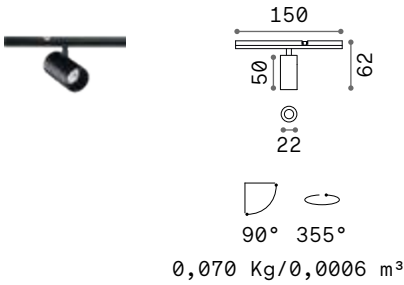

Stick Track Single

LED SMD BRIDGELUX

Power	Beam	Lumen	CCT	Finish	Code	€
3W	24°	240 lm	2700 K	Black	345048	45 new
		250 lm	3000 K	Black	329505	45