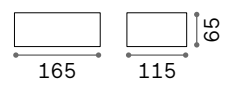

- IP44
- 0,510 Kg / 0,0026 m³
- G9 max 1x28W

- € 55

- 115351 White
- 326979 Grey
- 115368 Anthracit.
- 115375 Black
- 213330 Coffee

- 4000 K
- 530 lm
- 307879 € 6,00