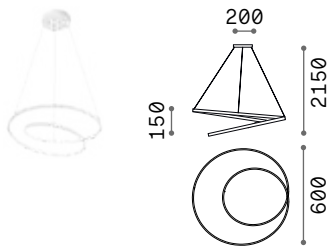

Plated or powder coated metal base and frame. PVC wires. Opal rubber diffuser. Available finishes: white, black or brushed brass. DALI/Push dimmable version available.

LED LED source 2700 K / 3000 / 4000 K, 30.000 h life.

Source	LED SMD	LED life	30.000 h
Power	47W / 55W	Insulation class	II
Driver included	On/Off / DALI/Push	IP	20
Drivers available	No	Material	Aluminum
CCT	2700 K / 3000 K / 4000 K		
CRI	≥90		

1,500 Kg / 0,0354 m³

LED SMD Driver included - Cable length 2000 mm

Measure	Power	Driver	Lumen	CCT	Finish	Code	€
ø 600	47 W	On-Off	5000 lm	2700 K	White	342344	250 new
					Black	342351	250 new
					Brass	342368	250 new
			5100 lm	3000 K	White	253671	250
					Black	269436	250
					Brass	269443	250
	5500 lm	4000 K	White	342375	250 new		
			Black	342382	250 new		
			Brass	342399	250 new		
48 W	DALI/Push	5100 lm	3000 K	White	304540	390	
				Black	304557	390	
				Brass	304564	390