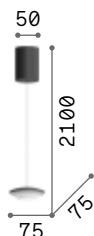

IP20

0,250 Kg / 0,0010 m³
LED 4W / 400 lm

€ 75

343631 **White** **new**
343648 **Black** **new**