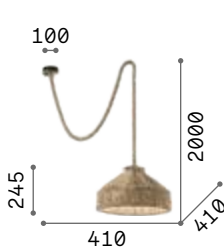

P. 446

Chalet

Metal frame and bearing structure.
Handcrafted and hand painted
resin decorative elements. An
accurate reproduction of horns and
carved wood.

P. 444

P. 484

Canapa

Metal varnished frame. Electrical cables and diffusers covered with natural hemp rope.