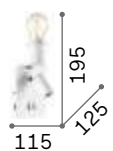

Gea

White or black powder coated aluminum body. Adjustable diffuser with integrated led. PVC shade coated with fabric. USB socket. Independent switches.

LED LED source 3000 K, 20.000 h life.

ON OFF Lamp with integrated switch.

USB Lamp with integrated USB socket.

IP20

0,500 Kg / 0,0022 m³
E27 max 1x60W +
LED 3W / 230 lm

€ 125

239521 ■ White
239545 ■ Black

0,140 Kg / 0,0180 m³

€ 17

239576 ■ White
239590 ■ Black
239606 ■ Canvas

3000 K
900 lm

123899

€ 3,50