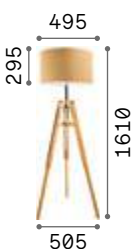

IP20

3,870 Kg / 0,1284 m³
E27 max 1x 60W

€ 400

137827 Wood

3000 K
1050 lm

101347 € 6,00