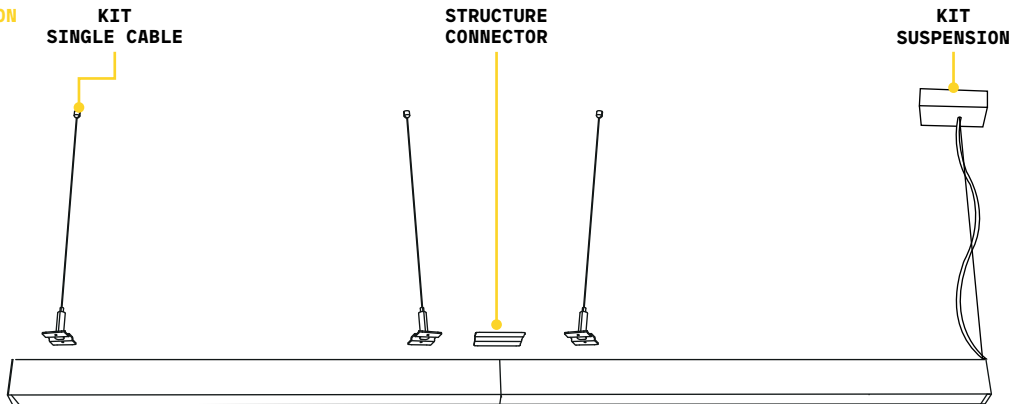

Fluo - Assembly plans

FLUO SUSPENSION