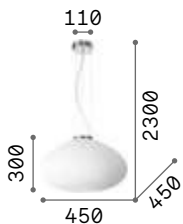

€ 285

059679 White

3000 K
950 lm

101330 € 4,50

Plissé

Plated metal frame. White acid-etched blown glass diffuser with decoration in relief. Clear PVC electrical wire. Colors: chrome or satin brass.

3,300 Kg / 0,1208 m³
E27 max 1x 60W