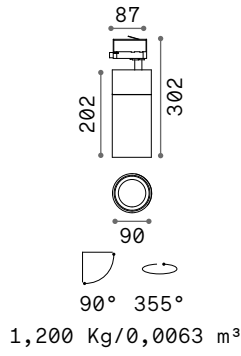

Quick 28W

3-PHASE LED COB CITIZEN

CRI ≥ 80

Power	Beam	Lumen	CCT	Finish	Code	€
28 W	30°	3550 lm	3000 K	White	222615	185
				Black	222622	185
		3800 lm	4000 K	White	222639	185
				Black	222646	185

CRI ≥ 90

Power	Beam	Lumen	CCT	Finish	Code	€
28 W	30°	3100 lm	3000 K	White	222653	185
				Black	222660	185
		3300 lm	4000 K	White	222677	185
				Black	222684	185

FILTER HONEYCOMB

LENS*

SINGLE CONNECTION

Required	Beam	Finish	Code	€
No		Black	222714	10
No	18°	Clear	222691	10
No	45°	Clear	222707	10
No		White	170145	23
No		Black	170152	23

Light beam: ACCENT

m	lx	øm
1	8760	0,55
2	2190	1,11
3	973	1,67
4	547	2,22
5	350	2,78

CRI ≥ 80 28W 30° 3550lm 3000K

* The optional lens must be ordered in concomitance with the product and will be mounted inside the product as replacement for the default one.