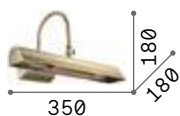

Retrò

Totally metal base, arm and diffuser with brass finish. Adjustable diffuser.

■ IP20

0,790 Kg / 0,0152 m³

E14 max 2 x 28W

€ 120

144917 ■ Ant. Brass

101224 € 2,00