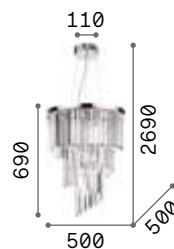

Carlton

Chromed or golden metal frame.
Decorative elements with fob-chains composed of octagons and transparent cut-crystals bars.

166247

213521

IP20

12,800 Kg / 0,1614 m³
E14 max 12 x 40W

€ 660

166247 Chrome
213521 Gold