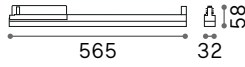

Display Wide

0,550 Kg/0,0035 m³

3-PHASE LED SMD SAMSUNG Driver ON/OFF included

Power	Beam	Lumen	CCT	Finish	Code	€
21W	125°	2100 lm	2700 K	White	340012	200 new
				Black	340005	200 new
		2550 lm	3000 K	White	283753	200
				Black	283760	200
		2800 lm	4000 K	White	276274	200
				Black	283777	200