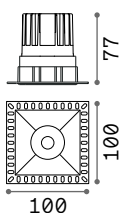

75 x 75 mm

0,300 Kg/0,0011 m³

LED COB CREE Driver ON/OFF included - CRI ≥90

Power	Beam	Lumen	CCT	Finish	Code	€
11W	36°	950 lm	3000 K	White	319681	50
				Black	319674	50

DIMMABLE DRIVER* Optional

	Power	Output	Measure (LxHxW)	Code	€
1-10V/Push	20 W	250 mA	111x22x52 mm	217253	60
DALI/Push	12 W	250 mA	132x20x30 mm	202396	55

Light beam: ACCENT