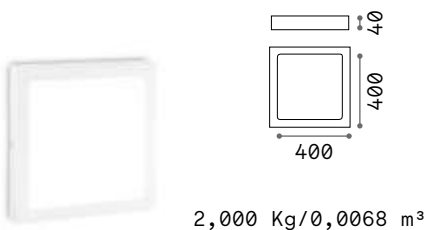

LED SMD Driver ON/OFF included

Power	Beam	Lumen	CCT	Finish	Code	€
36 W	110°	3400 lm	2700 K	White	342634	85 new
		3850 lm	3000 K	White	240374	85
		4200 lm	4000 K	White	321660	85