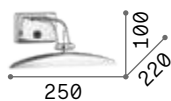

Mirror-20

Plated metal frame. Adjustable diffuser. Colors: antique brass or chrome.

Bulbs LED G9 3W 3000 K included.

Cod. 209043