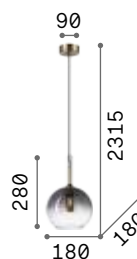

0,600 Kg / 0,0206 m³
G9 max 1x28W

€ 100

309811 ■ Fade Chr.

3000 K
510 lm
305486 € 6,00