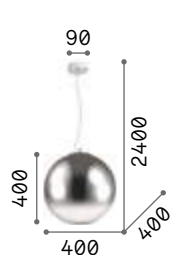

⏏ IP20

3,620 Kg / 0,1215 m³
E27 max 1 x 42W

€ 270

161334 ■ FadeChrome
346564 ■ Amber new
346618 ■ Opal new

3000 K
910 lm

119571

€ 3,50