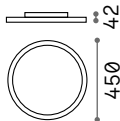

3,750 Kg/0,0170 m³

LED SMD SAMSUNG Driver TRIDONIC ON/OFF included

Power	Beam	Lumen	CCT	Finish	Code	€
26 W	87°	3000 lm	2700 K	White	341231	390 new
		3900 lm	3000 K	White	292236	390
		4300 lm	4000 K	White	306667	390

DIMMABLE DRIVER Not included/Optional

	Power	Output	Measure	Code	€
1-10V/Push	32 W	700 mA	94x21x67 mm	270586	75
DALI/Push	38 W	700 mA	94x21x67 mm	270593	95