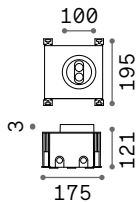

Taurus

Recessed projector for floor, wall or ceiling installation. Die-cast aluminum body, 316L stainless steel ring, glass diffuser, walkable (IP67, IK10), formwork included. Light modules individually adjustable +/- 30° using an external pin to narrow or direct the light beam. SMD LED technology; CCT 3000K, CRI ≥ 90, SDCM ≤ 3; LED useful life 50.000 h L70B50.

Source	LED SMD	Insulation class	I
Power	6W / 21W	IP	67
Driver included	On/Off	Material	Aluminum
Drivers available	No		
CCT	3000 K		
CRI	≥90		
LED life	50.000 h		

S316 Item made of stainless steel 316.

1,460 Kg/0,0129 m³

LED SMD OSRAM Driver ON/OFF included

Power	Lumen	CCT	Finish	Code	€
6W	400 lm	3000 K	Steel	277004	210