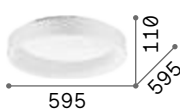

■ □ IP20

4,000 Kg / 0,0553 m³
LED 43W / 4400 lm

€ 245

293790 ■ White
307213 ■ Black