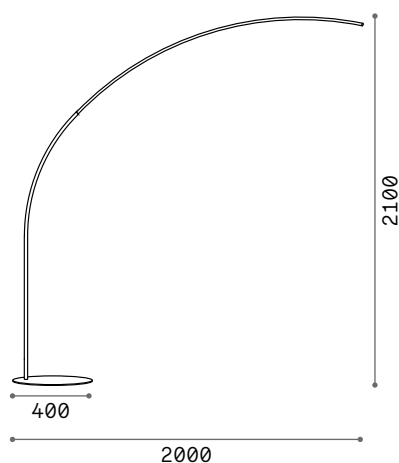

Comet

Powder coated varnished metal base and body. Opal silicon diffuser. Touch switch integrated on the body. Pvc cable with driver and plug. Finishes: white, black.

LED LED source 3000 K, 20.000 h life.

Lamp with dimmer.

Lamp with touch dimmer.

Lamp with integrated switch.

3,800 Kg / 0,0574 m³
LED 30W / 2850 lm

€ 295

304649 ■ White
304168 ■ Black