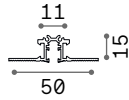

Deva - Recessed Easy

PROFILE No mounting kit required, direct ceiling installation
RECESSED EASY Maximum length per power source: 10 meters

Length	Weight	Volume	Finish	Code	€
1000 mm	0,370 Kg	0,0017 m³	Black	332499	25 new
2000 mm	0,870 Kg	0,0034 m³	Black	332512	50 new