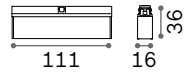

0,080 Kg/0,0004 m³

LED SMD BRIDGELUX

Power	Beam	Lumen	CCT	Finish		Code	€
8 W	40°	780 lm	2700 K	Black	■	344997	45 <i>new</i>
		800 lm	3000 K	Black	■	343525	45 <i>new</i>