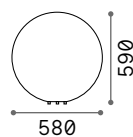

IP44

4,050 Kg / 0,2306 m³
E27 max 1x60W

€ 325

195490 White

4000 K
1020 lm

151991 € 2,00