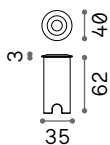

€ 135

€ 135

247144	Steel	3000K	247151	Steel	3000K
122014	Steel	4000K	122021	Steel	4000K

Rocket Ultramini new

Aluminum body. Clear tempered glass diffuser. Color: brushed steel.

LED LED source 3000 K, 35.000 h life.