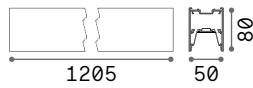

Fluo Wide

2,890 Kg/0,0183 m³
Cable length 2150 mm

LED SMD SAMSUNG Driver TRIDONIC ON/OFF included

Power	Beam	Lumen	CCT	Finish	Code	€
27 W	105°	3350 lm	3000 K	White	192437	330
				Black	191997	330
		3600 lm	4000 K	White	192482	330
				Black	192505	330

DIMMABLE DRIVER* Optional

	Power	Output	Measure (LxHxW)	Code	€	
	1-10V	28 W	500 mA	280x21x30 mm	216423	145
	DALI/Push	27 W	500 mA	280x21x30 mm	216287	160