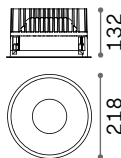

⌀ 205 mm

1,850 Kg/0,0094 m³

LED COB CITIZEN Driver TRIDONIC ON/OFF included

Power	Beam	Lumen	CCT	Finish	Code	€
42 W	60°	4150 lm	3000 K	White	266534	180
				Black	266596	180
		4500 lm	4000 K	White	266541	180
				Black	266602	180

DIMMABLE DRIVER* Optional

Model	Control	Power	Output	Measure (LxHxW)	Code	€
Off 15 W	1-10V/Push	20 W	350 mA	105 x 20 x 50 mm	266657	70
	DALI	20 W	350 mA	120 x 29 x 51 mm	266701	70
Off 28 W	1-10V/Push	32 W	700 mA	100 x 20 x 65 mm	266671	95
	DALI	32 W	700 mA	108 x 30 x 44 mm	266725	95
Off 42 W	1-10V	42 W	1050 mA	120 x 20 x 75 mm	266688	115
	DALI/Push	45 W	1050 mA	150 x 30 x 43 mm	266732	110

Light beam: WIDE