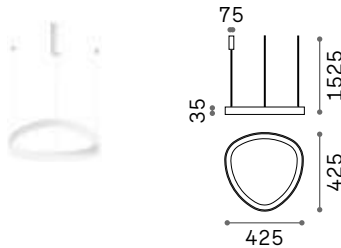

Gemini new

Powder coated or plated metal ceiling rose and body. Opal polycarbonate diffuser. Clear PVC cable. Available finishes: white, black or brushed brass. DALI/Push dimmable version available for the models with 810 mm and 610 mm diameter.

Source	LED SMD	LED life	50.000 h
Power	36W / 78W	Insulation class	I
Driver included	On/Off / DALI/Push	IP	20
Drivers available	No	Material	Aluminum
Beam	130°		
CCT	2700 K / 3000 K /		
CRI	≥90		

1,450 Kg / 0,0201 m³

LED SMD Driver included - Cable length 2000 mm

Measure	Power	Driver	Lumen	CCT	Finish		Code	€
425x425	36 W	On-Off	4000 lm	2700 K	White		341521	240 new
					Black		341538	240 new
					Brass		341545	240 new
			4150 lm	3000 K	White		247229	240
					Black		247236	240
					Brass		247243	240