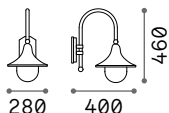

Totally die-cast aluminum frame.
Anthracite, coffee or black and gold finish.
Transparent acrylic diffuser.

■ IP43

1,840 Kg / 0,0504 m³
E27 max 1x52W

€ 61

246819 ■ Anthracit.
024134 ■ Black
246826 ■ Coffee