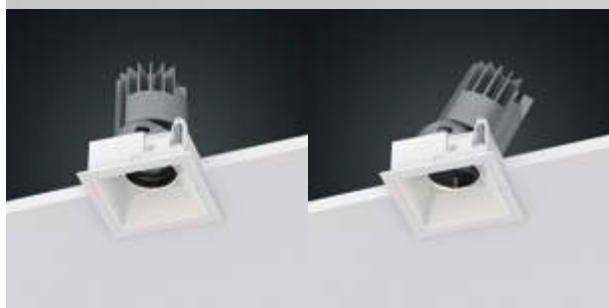

LENS 20°

FILTER HONEYCOMB

Required	Model	Finish	Code	€
No	13 W	Clear	323688	4
	21 W	Clear	323985	6
No	13 W	Black	323671	4
	21 W	Black	323961	6