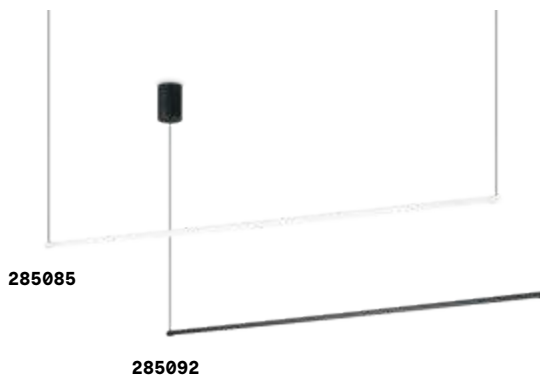

IP20

0,900 Kg / 0,0165 m³
LED 19W / 2150 / 2300 / 2350 lm

€ 275

341033	■ Black	2700K^{new}
285085	■ White	3000K
285092	■ Black	3000K
341040	■ Black	4000K^{new}