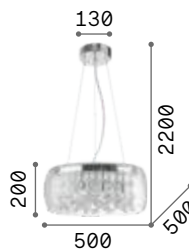

9,560 Kg / 0,1289 m³
G9 max 8 x 40W

€ 620

031750 Clear
197654 SmokyGrey

3000 K
510 lm

305486 € 6,00