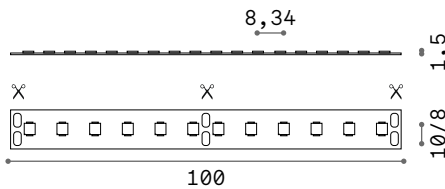

SMD 2835 120 LED/m - 50.000h

Power	IP	Lumen	CCT	Measure	Code	€		
5 W/m	IP20	470 lm/m	2700 K	8x5000mm	346328	50 new		
		490 lm/m	3000 K	8x5000mm	346335	50 new		
		510 lm/m	4000 K	8x5000mm	346359	50 new		
	IP65	460 lm/m	3000 K	8x5000mm	346342	60 new		
		500 lm/m	4000 K	8x5000mm	346366	60 new		
		10 W/m	IP20	910 lm/m	2700 K	8x5000mm	346373	50 new
940 lm/m	3000 K	8x5000mm		346380	50 new			
970 lm/m	4000 K	8x5000mm		346403	50 new			
	IP65	960 lm/m	3000 K	8x5000mm	346397	60 new		
		1040 lm/m	4000 K	8x5000mm	346410	60 new		
		15 W/m	IP20	1400 lm/m	2700 K	10x5000mm	272498	55
1450 lm/m	3000 K	10x5000mm		272481	55			
1600 lm/m	4000 K	10x5000mm		272474	55			
	IP65	1400 lm/m	3000 K	10x5000mm	272504	75		
		1480 lm/m	4000 K	10x5000mm	287959	75