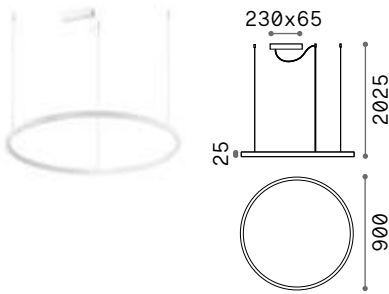

Oracle Slim Round

On/Off 1,800 Kg/0,2212 m³
DALI/Push 1,500 Kg/0,0857 m³

LED SMD Driver included - Cable length 2500 mm

Measure	Power	Driver	Lumen	CCT	Finish		Code	€
ø 900	53 W	On-Off	5150 lm	2700 K	White	■	342115	260 <i>new</i>
					Black	■	342108	260 <i>new</i>
			5200 lm	3000 K	White	■	229478	260
					Black	■	229508	260
			5350 lm	4000 K	White	■	269870	260
					Black	■	304441	260
	43 W	DALI/Push	4500 lm	3000 K	White	■	304434	375
					Black	■	304427	375
			4600 lm	4000 K	White	■	342139	375 <i>new</i>
					Black	■	342122	375 <i>new</i>