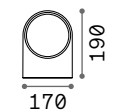

Iko

Powder coated die-cast aluminum body. Tempered and frosted clear glass up-and-down double diffuser. Available finishes: anthracite, white or grey.

018515

092218

018522

0,600 Kg / 0,0040 m³
E27 max 1x 60W

€ 50

018522 White
092218 Grey
018515 Anthracit.

4000 K
580 lm

151960 € 2,00