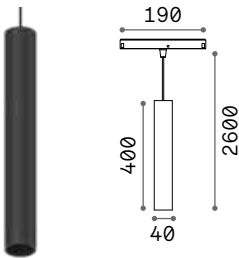

0,550 Kg/0,0023 m³

LED COBCITIZEN UGR <19

Power	Beam	Control	Lumen	CCT	Finish	Code	€	
12W	30°	On-Off	1050 lm	3000 K	White	282879	145	
					Black	257747	145	
			1150 lm	4000 K	Black	321653	145	
		1-10V	1050 lm	3000 K	White	303598	155	
					Black	303574	155	
			DALI	1050 lm	3000 K	White	286327	185
					Black	286310	185