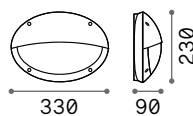

0,800 Kg / 0,0109 m³
E27 max 1x23W

€ 25

096711 White
096704 Black

151991 € 2,00

0,800 Kg / 0,0109 m³
E27 max 1x23W

€ 25

096735 White
096728 Black

151991 € 2,00