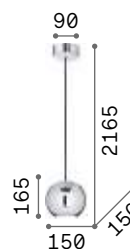

Mr Jack

Metal frame and spherical diffuser with white, chrome or black finish. Electrical cable covered with fabric.

LED Bulbs LED GU10 7W 3000 K included. Cod. 123943