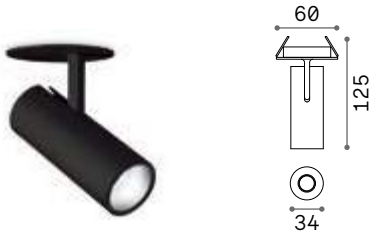

Play

Source	LED COB	LED life	30.000 h
Power	7W	Insulation class	II
Driver included	On/Off	IP	20
Drivers available	No	Material	Aluminum
CCT	3000 K	Warranty	5 years
CRI	≥90		

LED COB Driver ON/OFF included

Power	Beam	Lumen	CCT	Finish	Code	€
7W	17°	520 lm	3000 K	White	258270	60
				Black	268088	60

90° 355° 45 mm

0,220 Kg/0,0014 m³

Light beam: SPOT

m	lx	Øm
1	2632	0,31
2	658	0,63
3	292	0,94
4	164	1,30
5	105	1,60

CRI≥90 7W 17° 520lm 3000K

P. 313