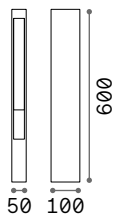

Mercurio

Powder coated aluminum body with anthracite finish. Clear Pyrex glass diffuser.

1,540 Kg / 0,0057 m³
G9 max 1x 15W

€ 160

114347 ■ Anthracit.

307879 € 6,00