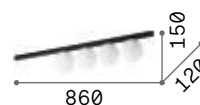

1,550 Kg / 0,0240 m³
G9 max 3 x 4W

1,200 Kg / 0,0145 m³
G9 max 2 x 4W

€ 130

€ 90

328454 White
310688 Black
328461 Brass

328430 White
310671 Black
328447 Brass

3000 K
510 lm

3000 K
510 lm

305486 € 6,00

305486 € 6,00