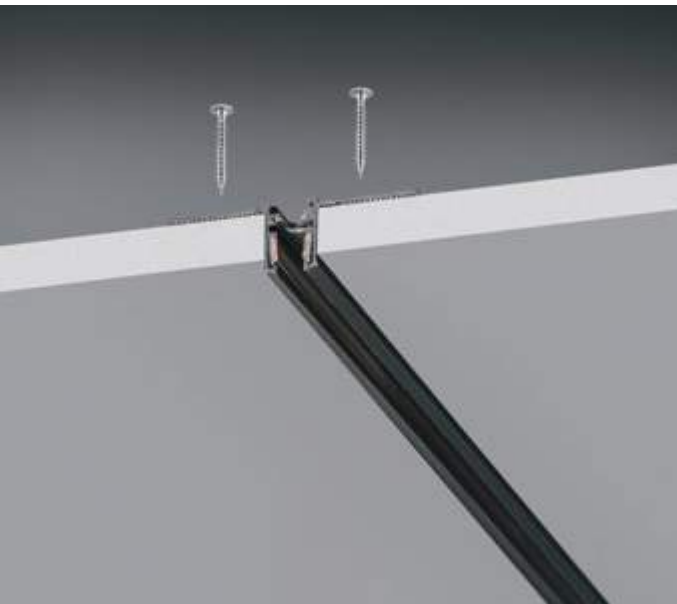

END CAP (2pcs. incl.)

Required	Measure (LxHxW)	Finish	Code	€
Yes	10x7x15 mm	Black	332635	3

Deva - Assembly plans

Deva - Recessed Easy

PROFILE No mounting kit required, direct ceiling installation
RECESSED EASY Maximum length per power source: 10 meters