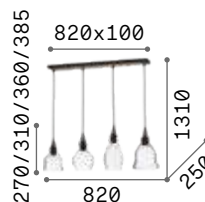

IP20

4,090 Kg / 0,0983 m³
E27 max 4 x 60W

€ 415

122557 ■ Black

3000 K
910 lm
119571 € 3,50