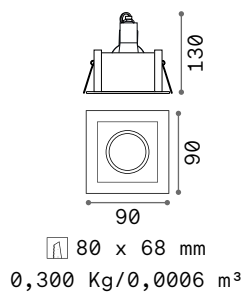

GU10 Not included - Recommended bulb 108292

Power	Finish		Code	€
max 50W	Aluminum		083223	20
	White		083230	20
	Ant. Brass		083247	20
	Chrome		083193	20
	Black		243849	20