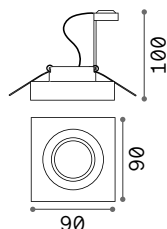

⌀ 60 mm

0,340 Kg/0,0012 m³

Purchase Qty. 3 pieces

GU10 Not included - Recommended bulb 108292

Power	Finish	Code	€
max 50W	Clear	114019	25