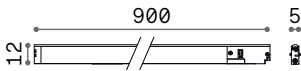

0,130 Kg/0,0004 m³

Light beam: WIDE