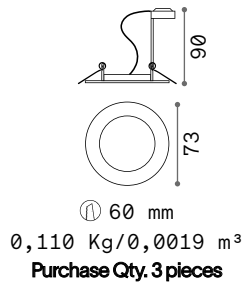

Jazz

IP20 ZINC

GU10 Not included - Recommended bulb 108292

Power	Finish		Code	€
max 50W	White		083117	11
	Ant. Brass		083124	11
	Chrome		083070	11
	Black		243818	11
	Nickel		083087	11