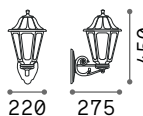

Dafne

High performance resin body:
resistant to corrosion, colours
stabilized during UV rays
treatment, thermal shock
resistance from -60° to +90°C.
Methacrylate non-yellowing
diffuser.