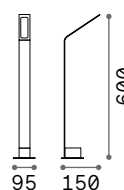

1,100 Kg / 0,0127 m³
LED 6,5W / 670/730 lm

0,950 Kg / 0,0096 m³
LED 6,5W / 670/730 lm

€ 100

€ 80

- 254319 ■ Anthracit. 3000K
- 268422 ■ Anthracit. 4000K
- 326733 ■ Black 3000K
- 326757 ■ Black 4000K
- 326726 ■ Coffee 3000K
- 326740 ■ Coffee 4000K

- 254388 ■ Anthracit. 3000K
- 268439 ■ Anthracit. 4000K
- 326696 ■ Black 3000K
- 326719 ■ Black 4000K
- 326689 ■ Coffee 3000K
- 326702 ■ Coffee 4000K