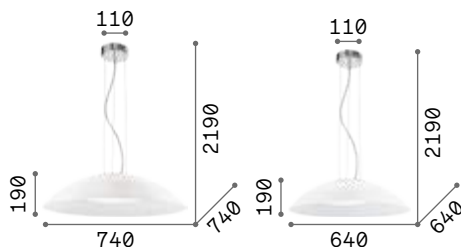

€ 4,50

P. 298

Lena

Chrome metal frame. Double glass diffuser: frosted and coloured the external one, white the inner one. Suspension lamp provided with steel cables adjustable in length with automatic devices.