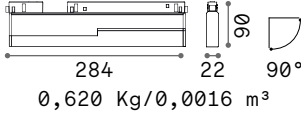

Ego Flexible

LED SMD OSRAM UGR <19

Power	Beam	Lumen	CCT	Control	Finish	Code	€
13 W	35°	1400 lm	3000 K	On-Off	White	282718	175
					Black	257846	175
				DALI	White	286105	215
					Black	286099	215