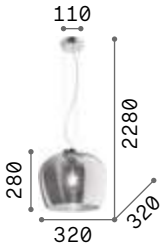

Blossom

Chrome metal frame and ceiling cup. Clear blown glass diffuser with amber or smoky finish. Clear PVC power cable.