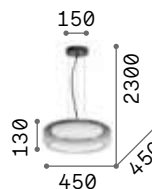

Topico **new**

Matt varnished metal ceiling rose and frame. Double glass diffuser: etched white inside, clear with smoked shade on the top on the outside. Black PVC cable. Color: Black.

LED LED source 3000 K, 30.000 h life.

4,810 Kg / 0,1235 m³
LED 28W / 2450 lm

€ 250

333045 Smoky Grey **new**