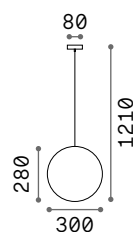

1,360 Kg / 0,0338 m³
E27 max 1x 42W

€ 95

135991 White

4000 K
1020 lm

151991 € 2,00