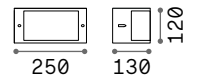

Rex-1

Powder coated die-cast aluminum body available in different colors: anthracite, white, coffee, grey or black. White acrylic diffuser.