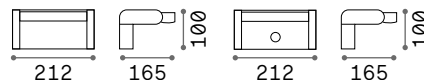

IP54 IP54

1,200 Kg / 0,0055 m³
LED 20,5W / 2300 lm

1,300 Kg / 0,0055 m³
LED 21W / 2300 lm

€ 120

€ 130

287690 White
326863 Grey
287683 Anthracit.
287706 Black
307169 Coffee

287720 White
326870 Grey
287713 Anthracit.
287737 Black
307176 Coffee