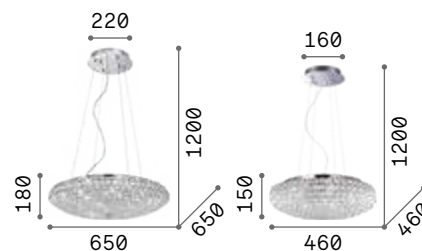

10,000 Kg / 0,1486 m³
G9 max 12 x 40W

€ 1050

088013 Chrome
088020 Gold

3000 K
510 lm

305486 € 6,00

5,300 Kg / 0,0748 m³
G9 max 7 x 40W

€ 670

087979 Chrome

3000 K
510 lm

305486 € 6,00