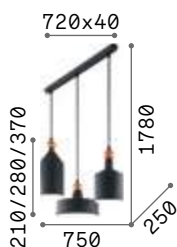

123899 € 3,50

3000 K
900 lm

123899 € 3,50

Triade

Powder coated metal ceiling rose and diffuser, white inside. Golden spherical decorative element.

IP20

2,630 Kg / 0,0797 m³
E27 max 3 x 42W

€ 250