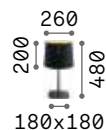

119571 € 3,50

P. 529

Nordik

Matt black varnished metal frame.
Golden PVC foil shade covered with
black fabric.

Lamp with integrated switch.

1,220 Kg / 0,0504 m³
E27 max 1x60W

€ 115

161686 ■ Black