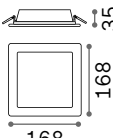

① 150 x 150 mm

0,540 Kg/0,0023 m³

LED SMD AND DRIVER Included

Power	Beam	Lumen	CCT	Finish	Code	€
20 W	110°	2450 lm	3000 K	White	124001	36