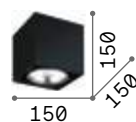

1,420 Kg / 0,0068 m³
GU10 max 1x 50W

€ 97

140933 White
243931 Black

3000 K
750 lm

189031 € 15,00