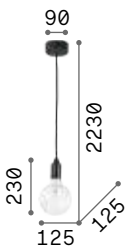

2200 K
500 lm

151717 € 6,00 [P. 419](#)

Edison

Metal ceiling cup and bulb holder with matt white or black varnish finish. Electrical cable coated with fabric.

LED Bulbs LED E27 8W Globo D125 trasparente 3000 K included.
Cod. **101347**