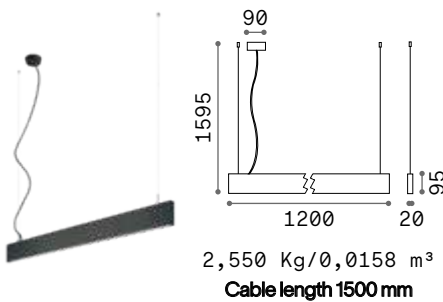

Linus

Linear aluminum lamp with direct and indirect light. The lamp is modular and can be used individually or in a continuous line. Integrated LED, starting binning ≤ 3-Step MacAdam; CRI ≥ 90; protection IP20, insulation class I. Dimmable power supply 1-10V integrated as standard.

Source	LED SMD	LED life	50.000 h
Power	32W	Insulation class	I
Driver included	1-10V	IP	20
Drivers available	No	Material	Aluminum
MacAdam	SDCM 3	Warranty	5 years
CCT	3000 K/ 4000 K		
CRI	≥90		

LED SMD Up-light included - Driver 1-10V included

Power	Beam	Lumen	CCT	Finish	Code	€
32 W	104°	1500 lm	3000 K	White	241968	220
				Black	241975	220
		1750 lm	4000 K	White	268231	220
				Black	268217	220

UP-LIGHT INFO

Lumen	CCT
1500 lm	3000 K
1750 lm	4000 K