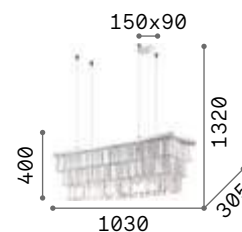

IP20

17,600 Kg / 0,1129 m³
E14 max 8 x 40W

€ 745

166360 Chrome
213583 Gold

3000 K
470 lm

101224 € 2,00