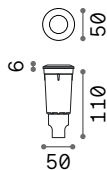

Way

Walkable recessed lamp. High-performance resin body and diffuser: resistant to corrosion, UV and to temperatures between -60° and +90°. Color: black.

LED Bulbs LED G9 2W 3000/4000 K included. Cod. **270104/270111**

0,100 Kg / 0,0007 m³
G9 max 1x1,7W

€ 31

269726 ■ B 3000K
269733 ■ B 4000K