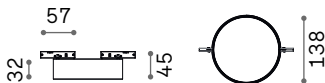

0,430 Kg/0,0020 m³

LED SMD

Power	Beam	Control	Lumen	CCT	Finish	Code	€
15 W	98°	On-Off	1750 lm	3000 K	White	332918	55 new
					Black	332901	55 new

Light beam: ACCENT

Light beam: WIDE