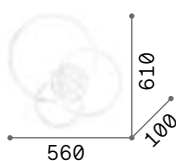

Frame ^{new}

Matt white or black varnished metal base and frame. Opal colour plastic diffusers. Direct light emission.

LED LED source 2700/3000 K, 30.000 h life.

■ ■ □ IP20

1,600 Kg / 0,0458 m³
LED 41W / 4550 lm / 5000 lm