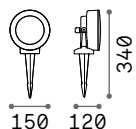

Litio

High performance resin body and diffuser: resistant to corrosion caused by both atmospheric agents and chemical fertilizers, colors stabilized during UV rays treatment, thermal shock resistance from -60° to +90°C. Adjustable diffuser.

LED Bulbs LED GX53 10W included.
Settable CCT: 3000 K, 4000 K, 6500 K.