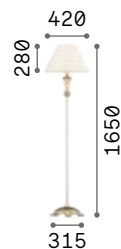

Resin body with hand modelled metal arms. Hand decorated with gold-leaf and antiqued effect.

Lamp with integrated switch.

002880

020877

IP20

5,600 Kg / 0,1089 m³
E27 max 1x 60W

€ 350

002880 White
020877 Gold