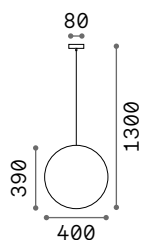

1,690 Kg / 0,0776 m³
E27 max 1x 42W

€ 110

136004 White

4000 K
1020 lm

151991 € 2,00