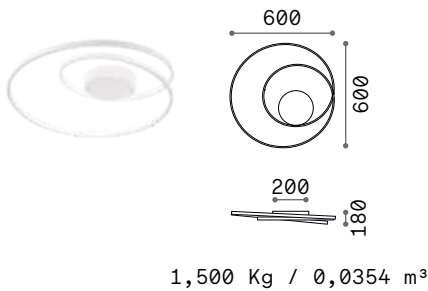

Oz new

Plated or powder coated metal base and frame. Opal rubber diffuser. Available finishes: white, black or brushed brass. DALI/Push dimmable version available.

LED LED source 2700 / 3000 / 4000 K, 30.000 h life.

Source	LED SMD	LED life	30.000 h
Power	47W / 48W	Insulation class	II
Driver included	On/Off / DALI/Push	IP	20
Drivers available	No	Material	Aluminum
CCT	2700 K / 3000 K / 4000 K		
CRI	≥90		

LED SMD Driver included

Power	Driver	Lumen	CCT	Finish	Code	€		
47 W	On-Off	5000 lm	2700 K	White	342283	215 new		
				Black	342290	215 new		
				Brass	342306	215 new		
		5100 lm	3000 K	White	253688	215		
				Black	269412	215		
				Brass	269429	215		
				5500 lm	4000 K	White	342313	215 new
						Black	342320	215 new
						Brass	342337	215 new
48 W	DALI/Push	5100 lm	3000 K	White	304519	370		
				Black	304526	370		
				Brass	304533	370