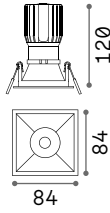

Game Trim Square

LED COB CREE Driver ON/OFF included - CRI ≥90

75 x 75 mm
0,310 Kg/0,0016 m³

Power	Beam	Lumen	CCT	Finish	Code	€
11W	36°	900 lm	2700 K	White	+ 285443	50
		950 lm	3000 K	White	+ 192376	50
				Black	+ 192352	50