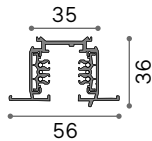

Link 3-Phase Trim DALI - 1-10V

TRACK

Length	Weight	Volume	Finish	Code	€
2000 mm	2,11 Kg	0,0048 m³	White	246895	75
			Black	249629	75

**KIT RECESSED
END CAP**

Required	Finish	Code	€
Yes - 1 Kit x 1000 mm	Aluminum	188195	6
Yes	White	169613	2
	Black	169620	2