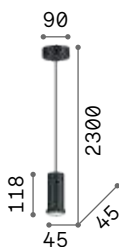

0,460 Kg / 0,0018 m³
E27 max 1x60W

€ 55

288406 White
288390 Black

2,000 Kg / 0,0676 m³

€ 85

288437 White
288420 Black

1,100 Kg / 0,0446 m³

€ 55

307404 White
288475 Black

0,800 Kg / 0,0147 m³

€ 40

307411 White
288444 Black

0,500 Kg / 0,0174 m³

€ 35

307428 White
288451 Black

3000 K
900 lm

123899

€ 3,50