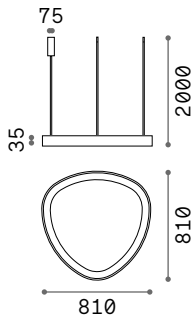

Gemini

On/Off 2,300 Kg / 0,0703 m³
DALI/Push 2,300 Kg / 0,0703 m³

LED SMD Driver included - Cable length 2000 mm

Measure	Power	Driver	Lumen	CCT	Finish	Code	€
810x810	56 W	On-Off	6200 lm	2700 K	White	341583	430 new
					Black	341590	430 new
					Brass	341606	430 new
	55 W	DALI/Push	6300 lm	3000 K	White	247274	430
					Black	247281	430
					Brass	269849	430
					White	304748	525
					Black	304724	525
					Brass	304731	525