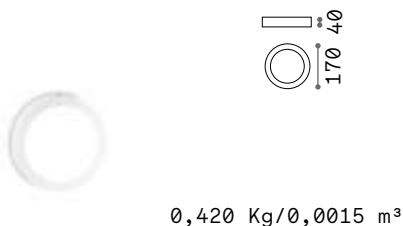

Universal Round new

Diffusive ceiling lamp for indoor ceiling or wall installation, suitable for general and uniform lighting. Varnished steel body with white finish, plastic diffuser. Integrated LED source, available in 4 different powers. LED useful life 25.000 h; protection IP20, insulation class II.

Source	LED SMD	LED life	25.000 h
Power	12W / 36W	Insulation class	II
Driver included	On/Off	IP	20
Drivers available	No	Material	Steel
CCT	2700 K / 3000 K / 4000 K		
CRI	≥90		

LED SMD Driver ON/OFF included

Power	Beam	Lumen	CCT	Finish	Code	€
12 W	110°	1100 lm	2700K	White	342566	30 new
		1200 lm	3000 K	White	138596	30
		1300 lm	4000 K	White	321776	30