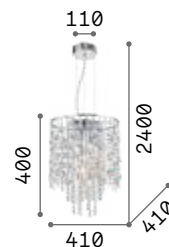

5,900 Kg / 0,0706 m³
G9 max 8 x 40W

€ 500

044774 Chrome

3000 K
510 lm

305486 € 6,00