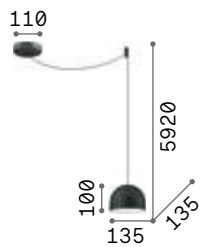

101279 € 2,00

1,490 Kg / 0,0111 m³
GU10 max 1x 15W

€ 138

110462 ■ Concrete

3000 K
410 lm

108292 € 3,00

Tall

Matt white or black varnished metal diffuser and details. Over 5 meters length PVC cable supplied with 6 fastening hooks.