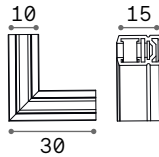

Weight	Volume	Control	Finish	Code	€
0,020 Kg	0,0002 m³	On-Off	Black	339382	41 new

LINEAR CONNECTOR Required - 1 Kit x linear connection