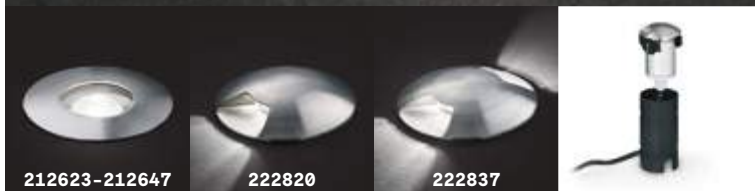

212623-212647

222820

222837

Rocket Mini

Clear tempered glass diffuser.
Walkable. Integrated LED source.
Absence of visible screws. Available
versions with 1 or 2 lights close to
the ground or with a unique central
accent light.

LED LED source 4000 K, 50.000 h life.

IP68 Protection degree IP68.

S316 Item made of stainless steel 316.

IP68

IP68

0,280 Kg / 0,0008 m³
LED 2W / 200 lm

0,330 Kg / 0,0008 m³
LED 2W / 200 lm

Driver
Not included
Required

Driver
Not included
Required

€ 100

€ 130 / 150

€ 75 / 80

€ 190 / 210

212623 ■ Steel
212647 ■ Steel

15° 222820 ■ Steel
40° 222837 ■ Steel

226187 20W
226194 40W

226200 100W
226217 185W