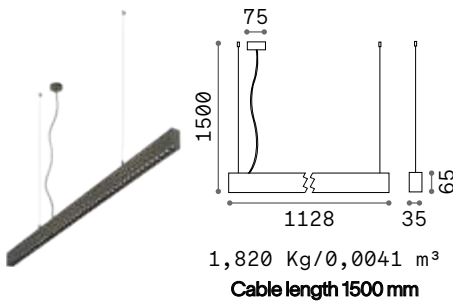

Office

Aluminum linear lamp with direct light for suspended installation. White or black finish available with black reflectors. Integrated LED sources with glare control (UGR < 16); available with 3000 K and 4000 K color temperature; CRI ≥ 90; 50.000 h of life L70B50; protection IP20, insulation class I.

Source	LED SMD	LED life	50.000 h
Power	30W	Insulation class	I
Driver included	On/Off	IP	20
Drivers available	No	Material	Aluminum
CCT	3000 K / 4000 K	Warranty	5 years
CRI	≥90		
UGR	<16		

UGR Product with UGR <16.

LED SMD Driver ON/OFF included

Power	Beam	Lumen	CCT	Finish	Code	€
30 W	37°	3350 lm	3000 K	White	271194	220
				Black	271187	220
30 W	37°	3700 lm	4000 K	White	271217	220
				Black	271200	220

Light beam: ACCENT

m	lx	Øm
1	6008	0,72
2	1502	1,40
3	668	2,20
4	376	2,90
5	240	3,60

CRI≥90 30W 37° 3700lm 4000K