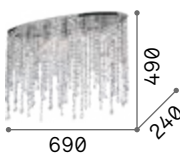

Rain

Chrome metal frame. Pendants composed of multi-shaped cut crystal beads and final drops.

IP20

3,820 Kg / 0,0225 m³
E14 max 5 x 40W

€ 340

008455 Chrome

101224 3000 K
470 lm € 2,00