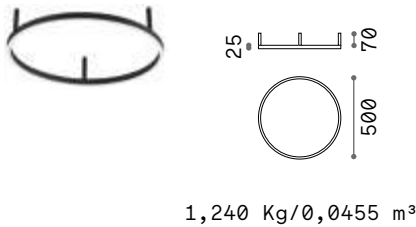

Oracle Slim new

Ceiling lamp consisting of a thin matt white or black painted aluminum frame and opal polycarbonate diffuser. Circular model available in three different sizes. Integrated LEDs; available in 3000 K color temperature; CRI ≥ 90; LED useful life 50.000 h; IP20 protection, insulation class II.

Source	LED SMD	CRI	≥90
Power	29W / 37W / 53W	LED life	50.000 h
Driver included	On/Off	Insulation class	II
Drivers available	No	IP	20
Beam	115°	Material	Aluminum
CCT	2700 K / 3000 K / 4000 K		

LED SMD Driver included

Measure	Power	Driver	Lumen	CCT	Finish	Code	€
ø 500	29 W	On-Off	2850 lm	2700 K	White	341897	195 new
					Black	341880	195 new
			3000 lm	3000 K	White	265971	195
					Black	265988	195
			3400 lm	4000 K	White	341910	195 new
					Black	341903	195 new