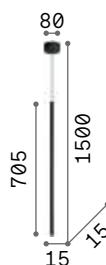

IP20

0,530 Kg / 0,0142 m³
LED 3,5W / 220 lm

€ 75