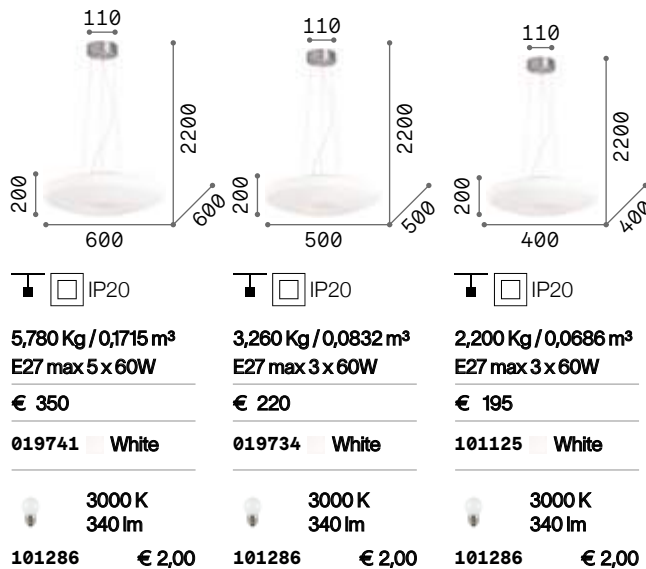

Glory

Satin nickel ceiling rose. White acid-etched blown glass diffuser. Pendant lamps provided with steel cables adjustable in length with automatic blocking mechanisms.