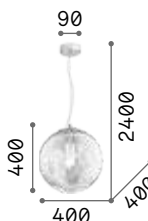

Mapa Max

Chrome metal frame. Clear blown glass diffuser with decorative aluminum thread inside. Suspension lamps with steel cables adjustable in length with automatic device.

3,450 Kg / 0,1370 m³

1,370 Kg / 0,0527 m³