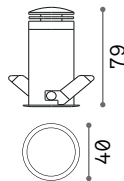

⌀ 35 mm

0,140 Kg/0,0004 m³

LED SMD BRIDGELUX Driver ON/OFF included

Power	Beam	Lumen	CCT	Finish	Code	€
5W	30°	320 lm	3000 K	White	307756	50
				Black	327495	50

Light beam: SPOT