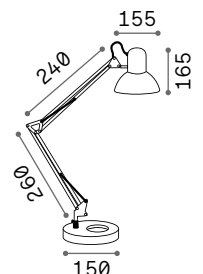

108117

108094

IP20

1,510 Kg / 0,0065 m³
E27 max 1x 42W

€ 45

108117 ■ White
108094 ■ Black

3000 K
340 lm

101286 € 2,00