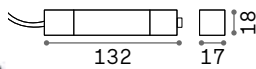

Cable length 2000 mm

Weight	Volume	Control	Finish	Code	€
0,12 Kg	0,0005 m³	On-Off	White	282862	36
			Black	265896	36
		1-10V / DALI	White	286303	50
			Black	286297	50