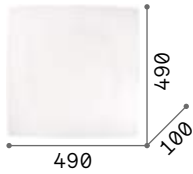

Celine

Enameled metal frame.
Sandblasted clear glass diffuser.
chrome metal glass holders.

IP20

3,600 Kg / 0,0467 m³
E27 max 4 x 60W

€ 105

044293 White

3000 K
340 lm

101286 € 2,00