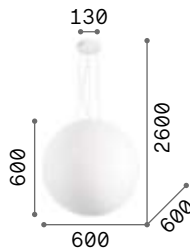

IP20

2,750 Kg / 0,2746 m³
E27 max 1x 60W

€ 475

272139 White

3000 K
2210 lm

151786 € 6,00