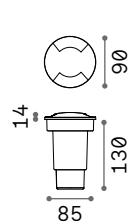

0,740 Kg / 0,0043 m³
GX53 max 1x 10W

€ 125

120362 ■ Black

0,260 Kg / 0,0020 m³
GU10 max 1x 6W

€ 85

120287 ■ Black

4000 K
1000 lm
154008 € 5,00

4000 K
430 lm
253497 € 3,00

Bulbs LED GU10 3,5W and LED GX53 10W included. Settable CCT.