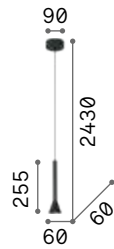

IP20

0,450 Kg / 0,0054 m³
LED 7W / 500 lm

€ 110

285122 ■ Nickel
279770 ■ Black
279794 ■ Brass