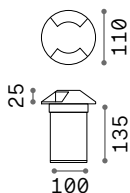

226200 100W
226217 185W

Rocket

Walkable recessed fitting. Brushed steel body. Tempered glass diffuser.

LED LED source 3000/4000 K, 30.000 h life.

IP65

IP65

0,560 Kg / 0,0034 m³
LED 3W / 260/280 lm

0,560 Kg / 0,0034 m³
LED 3W / 260/280 lm