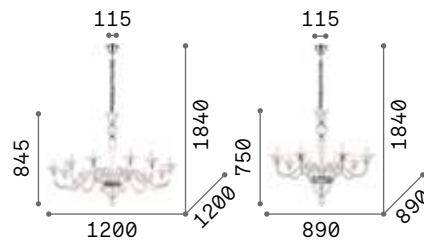

IP20

IP20

12,500 Kg / 0,2380 m³
E14 max 12 x 40W

7,700 Kg / 0,1797 m³
E14 max 8 x 40W

€ 1000

€ 750

199375 Clear
199405 Amber

199382 Clear
199412 Amber

3000 K
480 lm

3000 K
480 lm

101200 € 2,00

101200 € 2,00