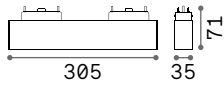

Arca Accent

LED SMD OSRAM UGR <13

Power	Beam	Lumen	CCT	Finish		Code	€
15W	35°	1600 lm	3000 K	Black	■	222929	170
		1650 lm	4000 K	Black	■	223001	170

0,440 Kg/0,0026 m³