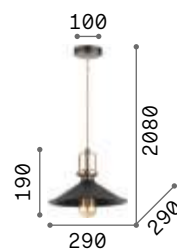

IP20

0,740 Kg / 0,0126 m³
E27 max 1x 42W

€ 75

238173 White
249070 Black

3000 K
340 lm

101286 € 2,00