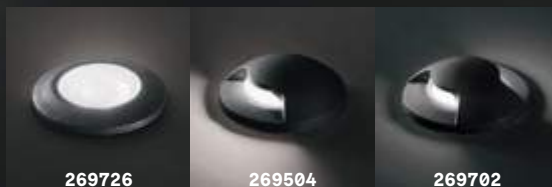

Way

Walkable recessed lamp. High-performance resin body and diffuser: resistant to corrosion, UV and to temperatures between -60° and +90°. Color: black.

LED Bulbs LED G9 2W 3000/4000 K included. Cod. **270104/270111**

0,100 Kg / 0,0007 m³
G9 max 1x1,7W

€ 31

269726 ■ B 3000K
269733 ■ B 4000K

0,080 Kg / 0,0007 m³
G9 max 1x1,7W

€ 31

269504 ■ B 3000K
269696 ■ B 4000K

0,080 Kg / 0,0007 m³
G9 max 1x1,7W

€ 31

269702 ■ B 3000K
269719 ■ B 4000K