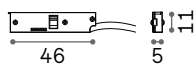

Weight	Volume	Control	Finish	Code	€
0,001 Kg	0,0002 m³	On-Off	Black	332581	15 new

Cable length 1500 mm

DRIVER ON/OFF Required