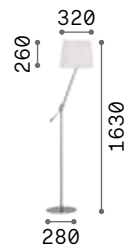

IP20

5,420 Kg / 0,0702 m³
E27 max 1x60W

€ 280

014609 White

3000 K
1050 lm

101347 € 6,00