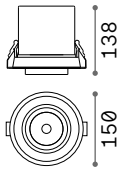

90° 360° 140 mm
1,160 Kg/0,0039 m³

LED COB PHILIPS Driver ON/OFF included - UGR <22

Power	Beam	Lumen	CCT	Finish	Code	€
30 W	38°	3000 lm	2700 K	White	341873	125 new
				Black	341866	125 new
		3150 lm	3000 K	White	248172	125
				Black	248196	125
		3300 lm	4000 K	White	267951	125
				Black	267944	125

DIMMABLE DRIVER* Optional

	Power	Output	Measure (LxHxW)	Code	€
1-10V / Push	36 W	700 mA	167x32x41 mm	248370	100
DALI / Push	36 W	700 mA	135x24x72 mm	248592	100

Light beam: ACCENT

LENS

Model	Required	Beam	Code	€
Nova 12W	No	15°	244013	8
Nova 30W	No	15°	248608	12