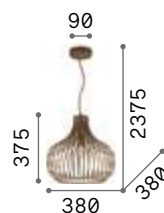

IP20

2,380 Kg / 0,0705 m³
E27 max 1x60W

€ 180

205298 Coffee

2200 K
500 lm

151717 € 6,00