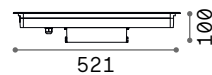

Thor new

Linear projector for floor recessed installation. Die-cast aluminum body, 316L stainless steel ring, glass diffuser, IP67 protection index, IK08 impact resistance, formwork included. Optical block adjustable by +/- 20° for asymmetric light effect. SMD LED technology; CCT 3000K, CRI ≥ 90, SDCM ≤ 3; LED useful life 50.000 h L70B50.

LED source 3000 K, 50.000 h life.

62

521

62

310

3,100 Kg / 0,0115 m³
LED 19W / 1800 lm

€ 415

351285 **Steel**

2,000 Kg / 0,0075 m³
LED 10W / 900 lm

€ 250

new 351278 **Steel** new

P. 914