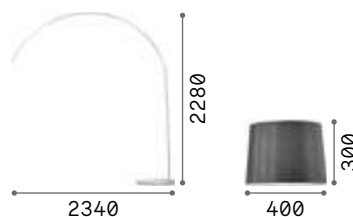

IP20

12,000 Kg / 0,0856 m³
E27 max 1x60W

€ 600

286686 White
286662 Chrome
286679 Black

0,430 Kg / 0,0709 m³

€ 75

046723 White
041742 Chrome
046471 Black

3000 K
1050 lm

101347 € 6,00