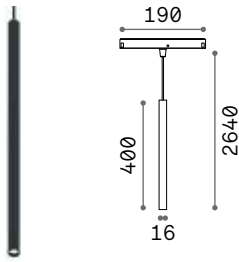

Ego Pendant

0,150 Kg/0,0020 m³

LED COBCITIZEN UGR <19

Power	Beam	Control	Lumen	CCT	Finish	Code	€
5,5W	66°	On-Off	530 lm	3000 K	Black	332451	90 new
		1-10V	530 lm	3000 K	Black	344782	110 new
		DALI	530 lm	3000 K	Black	344799	140 new