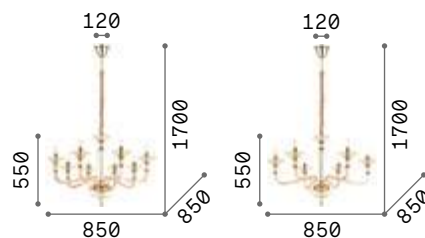

IP20

7,510 Kg / 0,2048 m³
E14 max 8 x 40W

€ 650

159973 Amber

3000 K
480 lm

101200 € 2,00

IP20

3,840 Kg / 0,1759 m³
E14 max 6 x 40W

€ 600

159942 Amber

3000 K
480 lm

101200 € 2,00