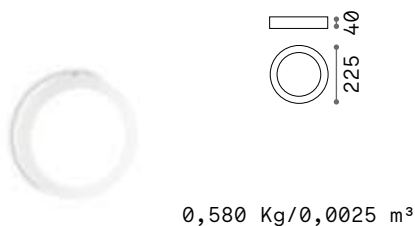

LED SMD Driver ON/OFF included

Power	Beam	Lumen	CCT	Finish	Code	€
17 W	110°	1750 lm	2700 K	White	342580	35 new
		1800 lm	3000 K	White	138602	35
		1900 lm	4000 K	White	321752	35