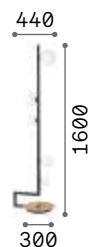

IP20 PROTEZIONE

5,640 Kg / 0,1536 m³
G9 max 5 x 15W

€ 340

273662 ■ Black

3000 K
510 lm
305486 € 6,00