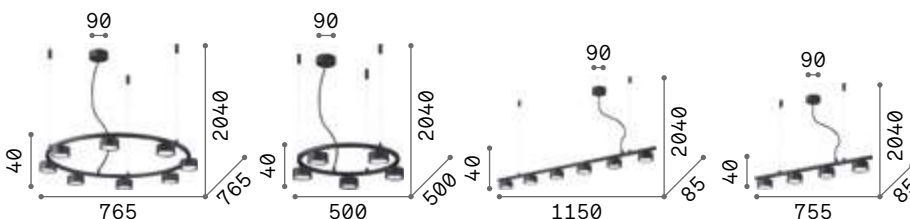

Minor

Powder coated metal frame. Pvc electrical wire. Replaceable LED sources.

LED Bulbs LED GX53 9W 3000 K included.
Cod. 123936

3,440 Kg / 0,1200 m³
GX53 max 8 x 9W

€ 480

235547 ■ Black

3000 K
910 lm

123936 € 5,00

2,250 Kg / 0,0564 m³
GX53 max 5 x 9W

€ 325

235516 ■ Black

3000 K
910 lm

123936 € 5,00

2,210 Kg / 0,0203 m³
GX53 max 6 x 9W

€ 325

235486 ■ Black

3000 K
910 lm

123936 € 5,00

1,650 Kg / 0,0135 m³
GX53 max 4 x 9W

€ 247

235455 ■ Black

3000 K
910 lm

123936 € 5,00