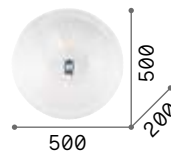

6,150 Kg / 0,0647 m³
E27 max 4 x 60W

€ 240

008615 Clear
140186 Amber

3000 K
430 lm

101279 € 2,00