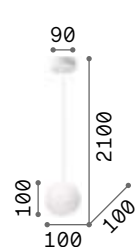

IP20

0,410 Kg / 0,0027 m³
G9 max 1 x 4W

€ 50

310800 White

3000 K
510 lm

305486 € 6,00