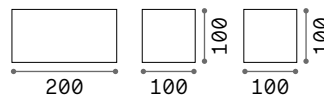

Atom

Powder coated aluminum body.
Glass diffusers. Double light beam,
up and down with adjustable width
and movable wings.

LED LED source 3000 K, 30.000 h life.

■ \oplus IP54

1,160 Kg / 0,0025 m³
LED 25W / 2100 lm