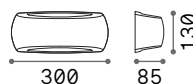

0,520 Kg / 0,0050 m³
E27 max 1x23W

€ 52

123745 White

4000 K
580 lm

151960

€ 2,00