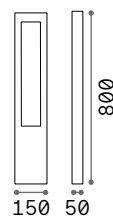

IP44

1,150 Kg / 0,0092 m³
G9 max 1x 15W

€ 180

- 136035 White
- 136042 Grey
- 136028 Anthracit.
- 136059 Black
- 213361 Coffee

4000 K
530 lm
307879 € 6,00