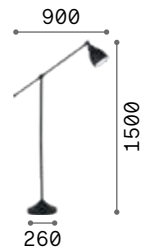

IP20

5,270 Kg / 0,0323 m³
E27 max 1 x 42W

€ 120

015286 ■ Nickel
003528 ■ Black

3000 K
900 lm

123899 € 3,50

P. 426