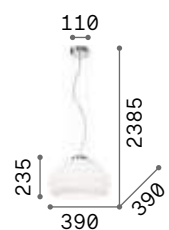

IP20

3,700 Kg / 0,0693 m³
E27 max 1x60W

€ 200

132389 White

3000 K
950 lm

101354 € 8,00