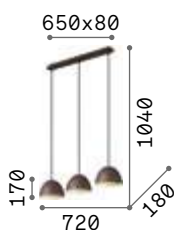

€ 200

132389 White

3000 K
950 lm

101354 € 8,00

Folk

Metal ceiling cup and diffuser with matt paint, available finishes: coffee. Corrugated enamelled internal parable. Power cable coated with fabric.

IP20

2,190 Kg / 0,0255 m³
E27 max 3 x 60W