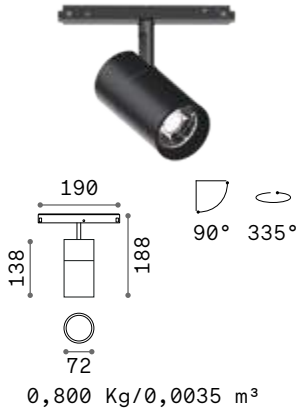

Ego Track Single

LED COB CITIZEN

Power	Beam	Control	Lumen	CCT	Finish	Code	€
19W	35°	On-Off	2200 lm	3000 K	White	307558	140
			2350 lm	4000 K	Black	305608	140
			2200 lm	3000 K	Black	321998	140
		DALI	2200 lm	3000 K	White	307527	155
			2200 lm	3000 K	Black	307510	155
			2200 lm	3000 K	White	307541	185
				Black	307534	185