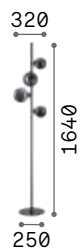

IP20

4,800 Kg / 0,0612 m³
G9 max 4 x 15W

€ 325

277967 White
306988 Smoky Gra.
317816 Amber

3000 K
510 lm
305486 € 6,00

P. 106 P. 324 P. 423 P. 473