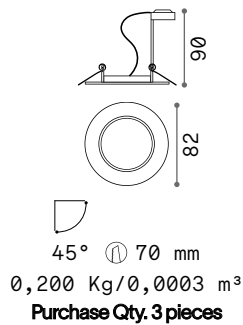

Swing

IP20 ZINC

GU10 Not included - Recommended bulb 108292

Power	Finish		Code	€
max 28W	White		083179	13
	Ant. Brass		083186	13
	Chrome		083131	13
	Black		243825	13
	Nickel		083148	13