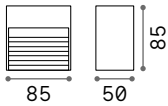

Down

Die-cast aluminum body light with anthracite or white powder coat finish. Acrylic diffuser.

■ IP44

0,270 Kg / 0,0010 m³
G9 max 1x28W

€ 30

115382 ■ White
122045 ■ Anthracit.

4000 K
530 lm

307879 € 6,00