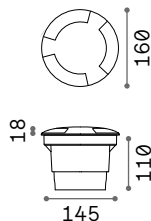

0,740 Kg / 0,0043 m³
GX53 max 1x 10W

€ 125

120362 ■ Black

0,260 Kg / 0,0020 m³
GU10 max 1x 6W

€ 85

120287 ■ Black

4000 K
1000 lm
154008 € 5,00

4000 K
430 lm
253497 € 3,00

Bulbs LED GU10 3,5W and LED GX53 10W included. Settable CCT.