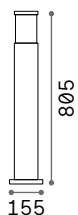

Tronco

Varnished die-cast aluminum body with different finishes: anthracite, white, coffee, grey or black. Pyrex glass diffuser with aluminum elements inside.

IP65

2,490 Kg / 0,0254 m³
E27 max 1x 42W

€ 160

109138 White
026961 Grey
026992 Anthracit.
004723 Black
163741 Coffee

4000 K
490 lm

153957 € 2,00