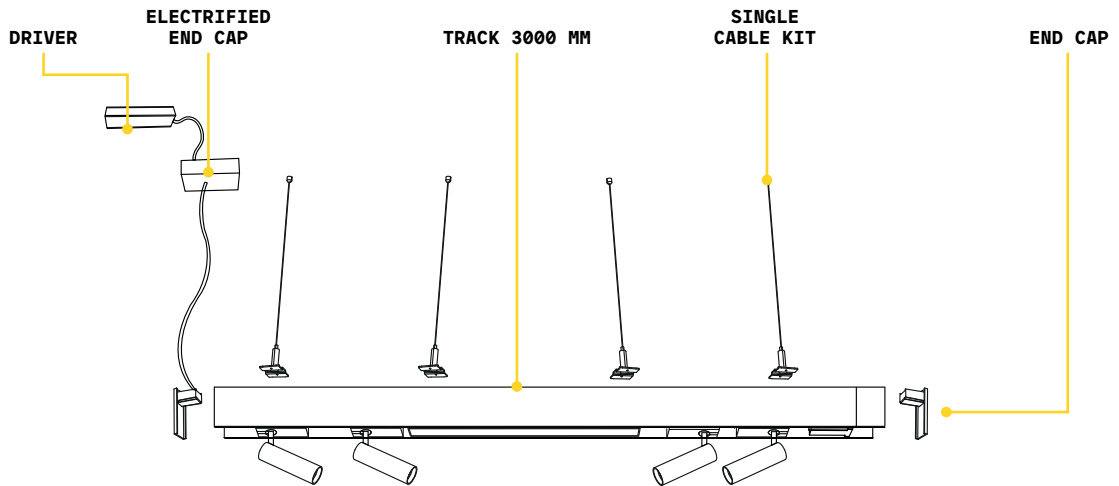

Arca - Suspension

TRACK Maximum length per power source: 25 meters

Length	Weight	Volume	Finish	Code	€
1000 mm	1,34 Kg	0,0273 m³	Black	222745	120
3000 mm	4,02 Kg	0,0496 m³	Black	222752	325

	Required	Cables Length	Measure (L x H x W)	Code	€
LINEAR CONNECTOR	Yes - 1 Kit x connection		100 x 18 x 38 mm	254944	25
END CAP	Yes		20 x 85 x 42 mm	223148	18
SINGLE CABLE KIT	Yes - 1 Kit x 1000 mm	2000 mm	ø 15 x 2000 mm	276366	14