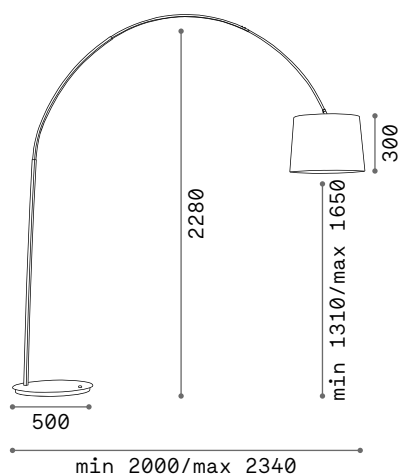

IP20

12,000 Kg / 0,0856 m³
E27 max 1x60W

€ 600

286686 White
286662 Chrome
286679 Black

0,430 Kg / 0,0709 m³

€ 75

046723 White
041742 Chrome
046471 Black

3000 K
1050 lm

101347 € 6,00