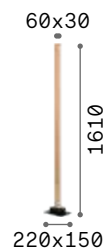

 Lamp with dimmer.

 Lamp with integrated switch.

P. 091

P. 374

 IP20 

3,500 Kg / 0,0586 m³
LED 26W / 2150 lm

€ 395

284484  **Wood**