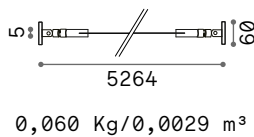

Tesi 8mm new

Flexible steel tape for wall-to-wall tension application, to be used as a support for the application of LED strips for indirect lighting. Tape available in two widths of 8 mm and 20 mm, maximum length of 5 or 10 meters that can be cut to size, aluminum supports with locking system, available in steel, white or black finishes. Ideal for environments with an historical and architectural character that are already highly personalized, with its minimal section it disappears inside the environment to guarantee a result of extreme formal cleanliness.

STRIP LED SUPPORT

Length	Width	Finish	Code	€
5000 mm	8 mm	Steel	344935	150 new
		White	344928	150 new
		Black	344911	150 new