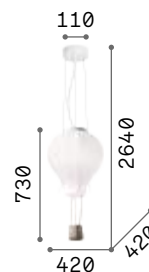

Dream Big

Matt white varnished metal ceiling cup. Power cable coated with fabric. White acid-etched glass diffuser. Rope basket.

IP20

3,830 Kg / 0,1676 m³
E27 max 1x 42W

€ 265

261195 White

3000 K
900 lm

123899 € 3,50