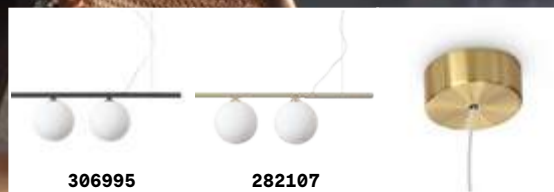

Perline

Metal ceiling cap and frame. White blown acid-etched glass diffusers. Clear Teflon electrical cable. Available finish: matt black or satin brass.

LED Bulbs LED G9 3W 3000 K included.
Cod. **209043**

IP20

1,600 Kg / 0,0584 m³
G9 max 3 x 40W

€ 215

307008 ■ Black
282114 ■ Brass

3000 K
510 lm

305486 € 6,00

IP20

1,200 Kg / 0,0546 m³
G9 max 2 x 40W

€ 155

306995 ■ Black
282107 ■ Brass

3000 K
510 lm

305486 € 6,00