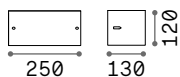

Rex-2

Powder coated die-cast aluminum body available in different colors: anthracite or white. White acrylic diffuser.