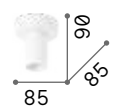

■ □ IP20

0,300 Kg / 0,0010 m³
E27 max 1x 42W

€ 35

- 277288 White new

3000 K
900 lm
123899 € 3,50

3000 K
900 lm
123899 € 3,50

3000 K
900 lm
123899 € 3,50

3000 K
900 lm
123899 € 3,50