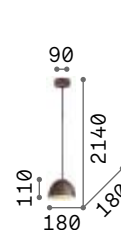

IP20

0,530 Kg / 0,0072 m³
E27 max 1 x 60W

€ 85

174204 ■ Coffee

3000 K
900 lm
123899 € 3,50