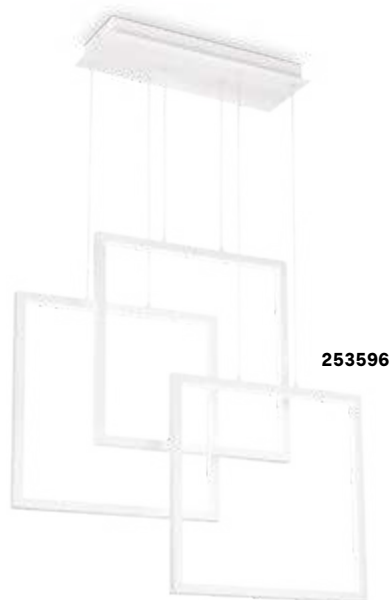

Circus

Powder coated metal ceiling rose and frame with black finish. Opal polycarbonate external diffuser. PVC electrical cable.

LED LED source 3000 K, 20.000 h life.

1,130 Kg / 0,0593 m³
LED 36W / 4250 lm

Frame

Matt white or black varnished metal base and frame. Opal colour plastic diffusers. Adjustable in length cables. Direct light emission.

LED LED source 3000 K, 30.000 h life.

IP20	IP20	IP20
3,500 Kg / 0,1050 m³ LED 82W / 6850 lm	4,270 Kg / 0,0689 m³ LED 80W / 8550 lm	4,300 Kg / 0,2100 m³ LED 93W / 10050 lm
€ 400	€ 580	€ 600
269351 ■ White 269337 ■ Black	253596 ■ White 269375 ■ Black	253589 ■ White 269382 ■ Black