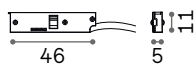

MAIN CONNECTOR Required - 1 Kit x power source max 140W

Weight	Volume	Control	Finish	Code	€
0,060 Kg	0,0002 m³	On-Off	Black	332581	15 new

Cable length 1500 mm

DRIVER ON/OFF Required