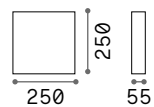

0,790 Kg / 0,0066 m³
LED 18W / 1900/2350 lm

€ 60

326238 White 3000K^{new}
326245 White 4000K^{new}

P. 855