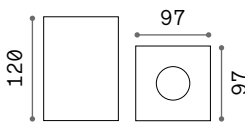

LED COB BRIDGELUX

0,700 Kg/0,0016 m³

Power	Beam	Lumen	CCT	Finish	Code	€
25 W	33°	2350 lm	3000 K	White	319575	115
				Black	319582	115