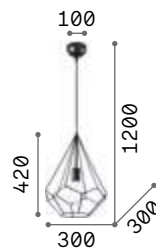

IP20

0,720 Kg / 0,0480 m³
E27 max 1x60W

€ 198

148175 ■ Black

2200 K
440 lm

151694 € 4,00