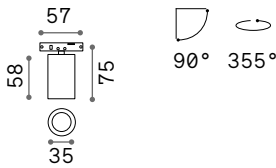

0,050 Kg/0,0003 m³

LED COB BRIDGELUX

Power	Beam	Control	Lumen	CCT	Finish	Code	€
4,5W	34°	On-Off	450 lm	3000 K	White	332796	40 new
					Black	332789	40 new