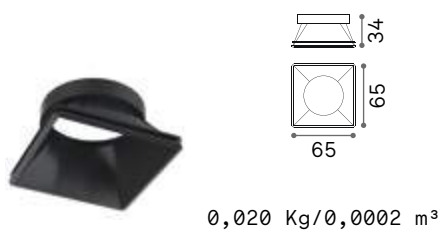

Dynamic Square

REFLECTOR Required

SYMMETRICAL

Finish	Code	€
White	211817	8
Black	211824	8