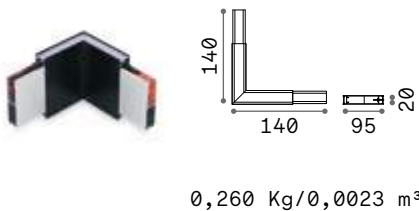

CORNER Optional - Up-light not included

Power	Beam	Lumen	CCT	Finish	Code	€
5,5 W	104°	640 lm	3000 K	White	241999	46
				Black	242002	46
		730 lm	4000 K	White	268149	46
				Black	268118	46

STRUCTURE CONNECTOR

Required	Code	€
Yes - 1Kit x connection	241982	6

Light beam: **BI-EMISSION**
WIDE

m	lx	Øm
1	572	2,56
2	143	5,12
3	64	7,68
4	36	10,24
5	23	12,80

CRI≥90 32W 104°+104° 1750+1750lm 4000K