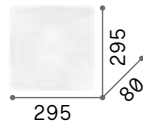

IP20

1,120 Kg / 0,0149 m³
E27 max 2 x 60W

€ 49

044279 White

3000 K
340 lm

101286 € 2,00

Ocean

Diffuser composed of two glass sheets: the back one with mirror edge and frosted in the middle, the front one with decorative serigraph and glass buttons.