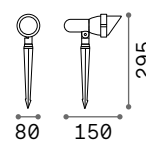

IP65

0,520 Kg / 0,0038 m³
GU10 max 1x28W

€ 52

106205 ■ White
033037 ■ Anthracit.
046211 ■ Black
163727 ■ Coffee

4000 K
430 lm

253497 € 3,00

P. 822