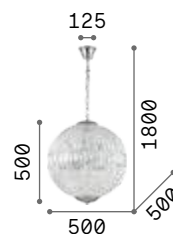

IP20

8,780 Kg / 0,2054 m³
G9 max 8 x 40W

€ 950

116228 Chrome

3000 K
510 lm

305486 € 6,00