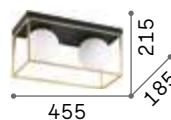

3,370 Kg / 0,0451 m³
E14 max 2 x 28W

€ 210

304137 ■ Black
198149 ■ Brass

3000 K
420 lm

101217 € 2,00