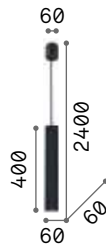

0,990 Kg / 0,0029 m³
GU10 max 1x28W

€ 60

104935 ■ White
104928 ■ Black
259239 ■ Brass