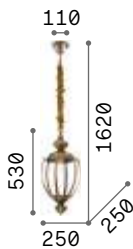

3000 K
470 lm

101224

€ 2,00

Norma

Metal frame with chrome or antique brass finish. Diffuser composed of clear glass sheets with polished edges. Velvet chain cover.

2,620 Kg / 0,0286 m³
E27 max 1 x 60W

€ 210