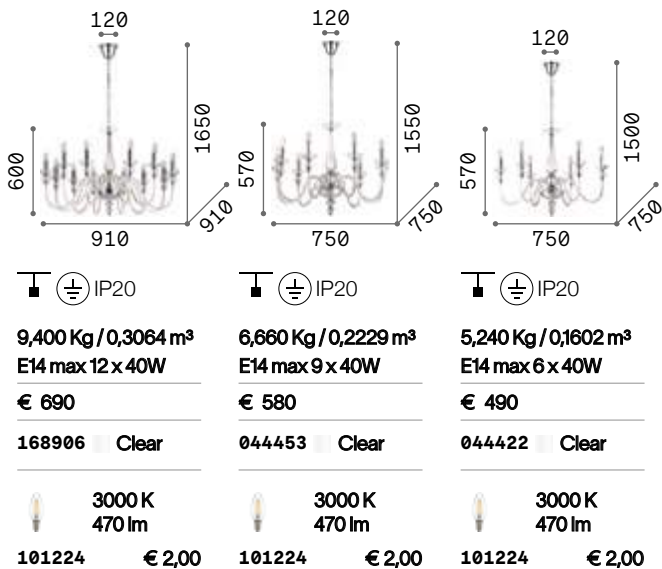

€ 750

044255 Clear

3000 K
480 lm

101200 € 2,00

Doge

Chromed metal ceiling cap, frame and details. Handcrafted clear blown glass decorative elements. Transparent PVC cable.

Danieli

Golden metal structure and details.
Hand modeled and blown glass
decorative elements. Velvet chain
cover. Color: amber.