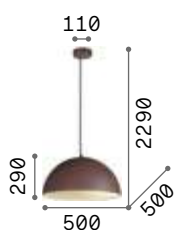

IP20

3,070 Kg / 0,0843 m³
E27 max 1 x 60W

€ 290

174228 ■ Coffee

3000 K
950 lm
101354 € 6,00