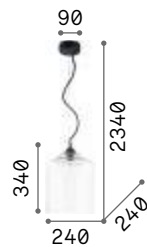

IP20

1,840 Kg / 0,0427 m³
E27 max 1x60W

€ 145

112305 Clear
112312 Smoky Grey

3000 K
910 lm

119571 € 3,50