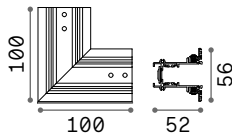

CONNECTOR HORIZONTAL Optional

Weight	Volume	Control	Finish	Code	€
0,32 Kg	0,0013 m ³	On-Off	White	282787	90
			Black	258232	90
		1-10V / DALI	White	286204	125
			Black	286167	125

LINEAR CONNECTOR Required - 1 Kit x linear connection