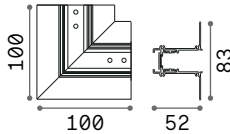

Weight	Volume	Control	Finish	Code	€
0,30 Kg	0,0010 m³	On-Off	White	320748	115
			Black	320731	115
		1-10V / DALI	White	320724	135
			Black	320717	135

LINEAR CONNECTOR Required - 1 Kit x linear connection