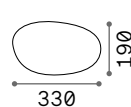

0,900 Kg / 0,0209 m³
E27 max 1x 40W

€ 145

161761 White

4000 K
1020 lm
151991 € 2,00