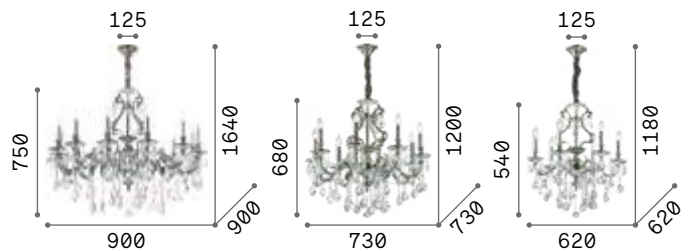

IP20

18,100 Kg / 0,1360 m³
E14 max 12 x 40W

€ 1400

164953 Silver
164960 Gold

3000 K
470 lm

101224 € 2,00

IP20

9,060 Kg / 0,0809 m³
E14 max 8 x 40W

€ 950

044934 Silver
060514 Gold

3000 K
470 lm

101224 € 2,00

IP20

6,340 Kg / 0,0682 m³
E14 max 6 x 40W

€ 725

044927 Silver
060507 Gold

3000 K
470 lm

101224 € 2,00