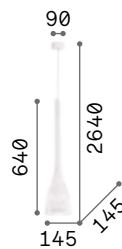

1,570 Kg / 0,0422 m³
E27 max 1x60W

€ 140

035666 ■ White
035680 ■ Black

3000 K
900 lm

123899 € 3,50