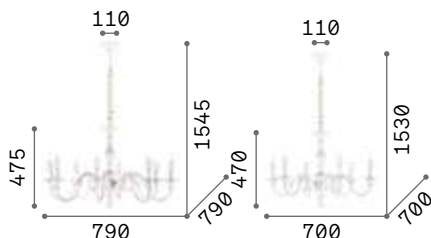

€ 425

012865 White
020822 Gold

3000 K
430 lm

101248 € 2,00

P. 444 P. 485 P. 535

Justine

Metal ceiling rose and frame with casted arms. White matt varnish finish. Velvet chain cover.

IP20