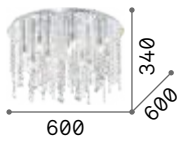

Royal

Chrome metal circular frame and bulb socket. Squared, rectangular and octagonal cut crystal pendants and final drops.

LED Bulbs LED G9 3W 3000 K included.
Cod. **209043**

IP20

5,900 Kg / 0,0881 m³
G9 max 12 x 40W

€ 590

053004 Chrome

305486 3000 K
510 lm € 6,00