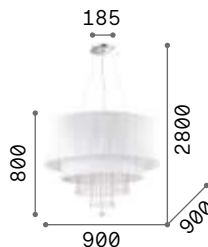

- 270043 ■ Clear new

Opera

Chrome frame. PVC foil shade covered with metallic filaments. Cut crystal pendants. Suspension lamps provided with steel cables adjustable in length.

IP20

7,340 Kg / 0,3322 m³
E27 max 10 x 60W