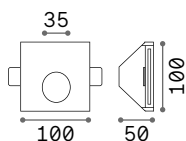

Walky

☐ IP20
☒ CRI ≥ 90
50.000 h GYPSUM

LED SMD AND DRIVER Included

Power	Lumen	CCT	Finish	Code	€
1W	55 lm	3000 K	White	249834	63

☐ 100 x 100mm

0,580 Kg/0,0009 m³