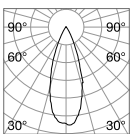

1-PHASE LED COB BRIDGELUX Driver included

CRI ≥ 90

Power	Beam	Driver	Lumen	CCT	Finish	Code	€
25 W	35°	On-Off	2950 lm	3000 K	Black	348322	45 <i>new</i>

Model	Required	Beam	Driver	Finish	Code	€
On/Off	No	15°		Clear	349145	5 <i>new</i>
1-10V/DALI	No			Clear	302768	5
	No		On/Off	White	170145	23
	No			Black	170152	23

Light beam: ACCENT

m	lx	Øm
1	8140	0,61
2	2035	1,22
3	904	1,82
4	509	2,43
5	326	3,04