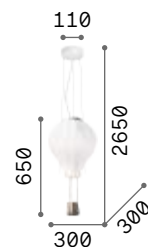

Dream Big

Matt white varnished metal ceiling cup. Power cable coated with fabric. White acid-etched glass diffuser. Rope basket.

IP20

3,830 Kg / 0,1676 m³
E27 max 1x 42W

€ 265

261195 White

3000 K
900 lm

123899 € 3,50