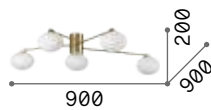

2,500 Kg / 0,0296 m³
G9 max 5 x 28W

€ 350

316680 White
288277 Brass

305486 3000 K
510 lm

305486 € 6,00