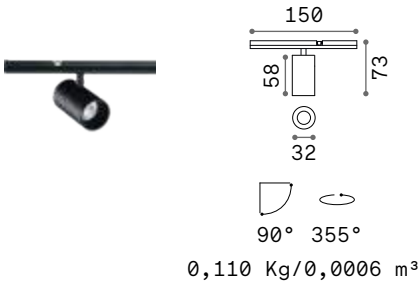

LED SMD BRIDGELUX

Power	Beam	Lumen	CCT	Finish	Code	€
5W	30°	420 lm	2700 K	Black	345055	50 new
		430 lm	3000 K	Black	329529	50