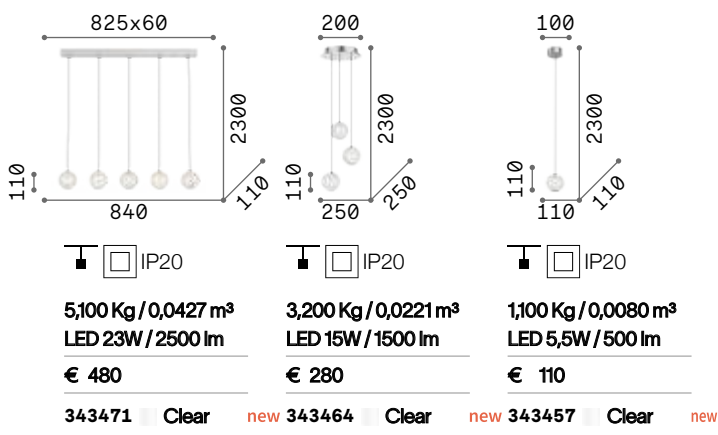

Diamond new

Chromed metal ceiling cap. Clear Teflon cable. Clear acrylic diffusers with cut crystal processing effect.

LED LED source 3000 K, 20.000 h life.