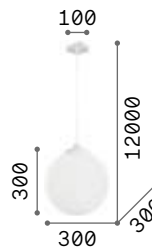

Matt white or black varnished metal frame. Power cable coated with fabric of 12 meter length with 6 cable holders. Blown acid-etched white glass diffuser.

160863

160856

IP20

2,900 Kg / 0,0726 m³
E27 max 1x 60W