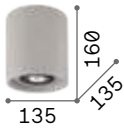

Oak

Gypsum or concrete body.
Adjustable central bulb holder
made of varnished metal.

Item suitable for painting and
varnishing.

■ □ IP20

1,730 Kg / 0,0082 m³
GU10 max 1x 35W

€ 76

150420 White
150437 Concrete

3000 K
410 lm

108292 € 3,00 [P. 082](#)