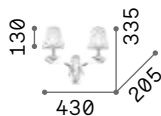

Pegaso

Chromed or satin brass metal frame. Cut crystal main body, candle cups and pendants. Organza fabric shades.