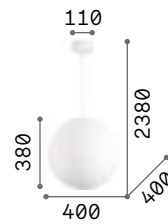

IP20

1,460 Kg / 0,0911 m³
E27 max 1x 25W

€ 225

226033 White

3000 K
950 lm

101330 € 4,50