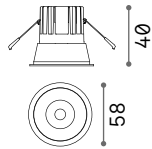

Game Trim Round

⌀ 50 mm
0,200 Kg/0,0009 m³

LED COB CREE Driver ON/OFF included

Power	Beam	Lumen	CCT	Finish	Code	€
5 W	36°	650 lm	3000 K	White	+ 337142	35 new
				Gold	+ 349084	35 new