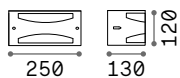

Rex-3

Powder coated die-cast aluminum body available in different colors: anthracite or white. White acrylic diffuser.