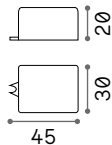

€ 135

€ 135

247144	Steel	3000K	247151	Steel	3000K
122014	Steel	4000K	122021	Steel	4000K

Rocket Ultramini new

Aluminum body. Clear tempered glass diffuser. Color: brushed steel.

LED LED source 3000 K, 35.000 h life.