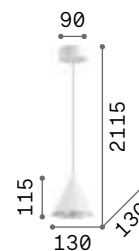

IP20

0,330 Kg / 0,0114 m³
GU10 max 1x 28W

€ 60

232690 ■ White
232713 ■ Black

3000 K
540 lm

123943 € 3,50