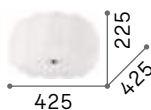

Ovalino

Enamelled metal frame. Diffuser composed of curved acid-etched glass sheets.