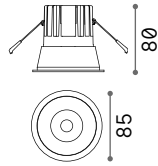

Game Trim Round

LED COB CREE Driver ON/OFF included

⌀ 75 mm
0,280 Kg/0,0011 m³

Power	Beam	Lumen	CCT	Finish	Code	€
11W	36°	900 lm	2700 K	White	285429	45
				Gold	341347	45 new
		950 lm	3000 K	Silver	192284	45
				White	192291	45
				Black	192277	45
	1100 lm	4000 K	White	267975	45	
			Gold	341361	45 new