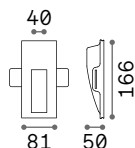

LED SMD AND DRIVER Included

Power	Lumen	CCT	Finish	Code	€
1W	55 lm	3000 K	White	249827	63

☐ 81 x 166 mm

0,580 Kg/0,0012 m³

Light beam: **ASYMMETRICAL**