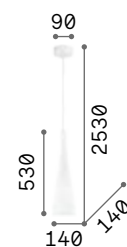

Milk

White enameled elliptical metal frame. White blown and acid-etched glass diffuser. Power cables adjustable in length.

IP20

4,220 Kg / 0,1024 m³
E27 max 3 x 42W

€ 265

030326 White

3000 K
900 lm

123899 € 3,50