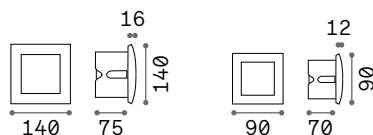

Wire

Recessed body made of powder coated die-cast aluminum. Clear tempered glass diffuser. Available in anthracite or white finish.

LED LED source 3000 K, 20.000 h life.

IP65

0,460 Kg / 0,0018 m³
LED 4W / 180 lm

€ 56

268989 White
255514 Anthracit.

IP65

0,220 Kg / 0,0009 m³
LED 1,5W / 90 lm

€ 38

268996 White
255521 Anthracit.