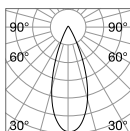

GU10 ADAPTOR WITH LAMP HOLDER INCLUDED - IP20

Required	Finish	Code	€
No	White	208640	17
	Black	208657	17

Light beam: ACCENT

m	lx	øm
1	1653	0,72
2	413	1,44
3	184	2,16
4	103	2,88
5	66	3,60