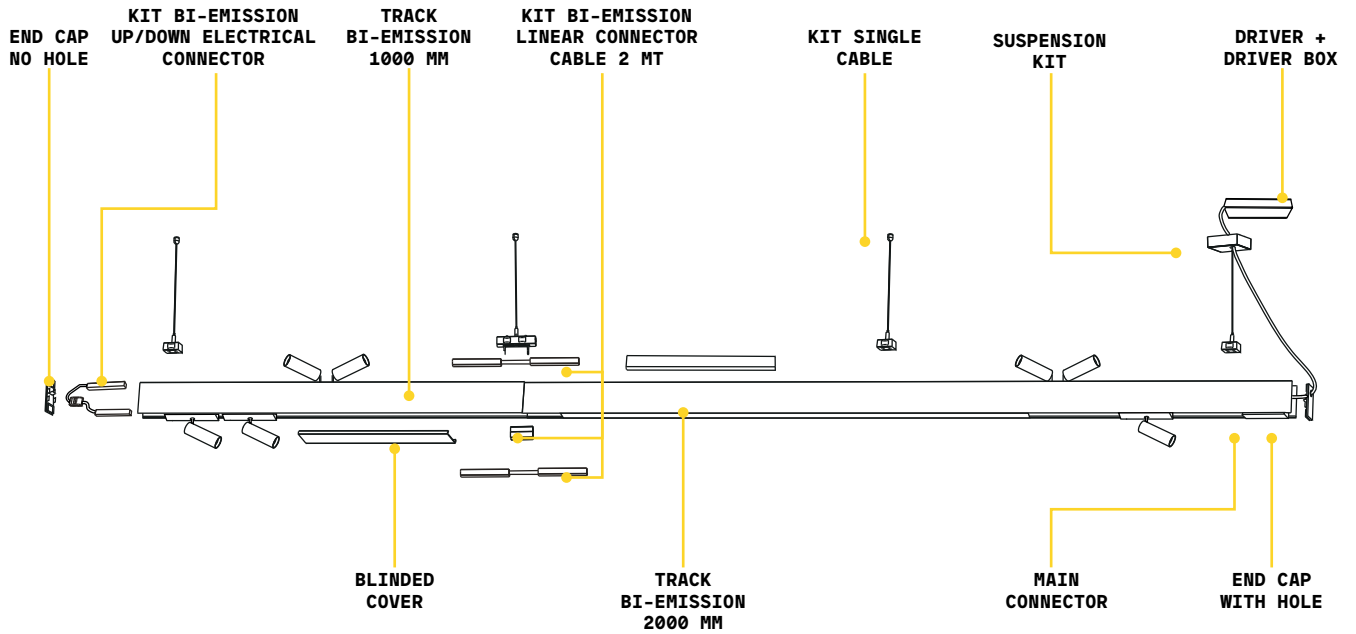

Ego - Assembly plans

Ego - Drivers

DRIVER MEANWELL ON/OFF Required

Power	Output	Class	Measure(LxHxW)	Driver box	Code	€
75 W	48 Vdc	⊕	171x37x62 mm	255x55x75 mm	223155	140
96 W	48 Vdc	⊕	220x37x68 mm	330x60x80 mm	223162	185
150 W	48 Vdc	⊕	228x37x68 mm	330x60x80 mm	223179	205
240 W	48 Vdc	⊕	244x39x68 mm	330x60x80 mm	224275	230

DRIVER BOX Optional

Material	Measure(LxHxW)	Color	Code	€
Metal	255x55x75 mm	White	302379	25
		Black	302362	25
	330x60x80 mm	White	302355	30
		Black	302348	30

MAGNETIC DRIVER Required - Cable length 2000 mm It replaces Driver + Main connector

Power	Output	Class	Measure(LxHxW)	Code	€
100 W	48 Vdc	□	297x20x16 mm	296302	90
150 W	48 Vdc	□	268x43x16 mm	325750	95
250 W	48 Vdc	□	268x43x16 mm	325767	110

* Codes **325750** and **325767** suggested use with HIGH and RECESSED versions.