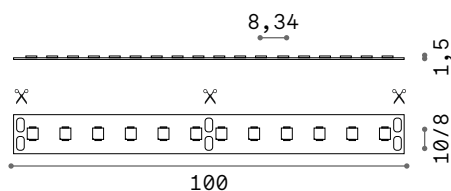

RECOMMENDED STRIP LED AND DRIVER

SMD 2835 120 LED/m - 50.000h

Power	IP	Lumen	CCT	Measure	Code	€
5 W/m	IP20	470 lm/m	2700 K	8x5000mm	346328	50 new
		490 lm/m	3000 K	8x5000mm	346335	50 new
		510 lm/m	4000 K	8x5000mm	346359	50 new
	IP65	460 lm/m	3000 K	8x5000mm	346342	60 new
		500 lm/m	4000 K	8x5000mm	346366	60 new
		910 lm/m	2700 K	8x5000mm	346373	50 new
10 W/m	IP20	940 lm/m	3000 K	8x5000mm	346380	50 new
		970 lm/m	4000 K	8x5000mm	346403	50 new
		960 lm/m	3000 K	8x5000mm	346397	60 new
	IP65	1040 lm/m	4000 K	8x5000mm	346410	60 new
		1400 lm/m	2700 K	10x5000mm	272498	55
		1450 lm/m	3000 K	10x5000mm	272481	55
15 W/m	IP20	1600 lm/m	4000 K	10x5000mm	272474	55
		1400 lm/m	3000 K	10x5000mm	272504	75
		1480 lm/m	4000 K	10x5000mm	287959	75

DRIVER ON/OFF

Light beam: **INDIRECT**

Power	Output	Class	Measure(LxHxW)	Driver box	Code	€
30 W	24 Vdc	□	140 x 28 x 45 mm	255 x 55 x 75 mm	124070	17
60 W	24 Vdc	□	186 x 33 x 50 mm	255 x 55 x 75 mm	124087	25
150 W	24 Vdc	⊕	268 x 31 x 45 mm	330 x 60 x 80 mm	124117	45