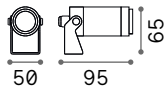

Starlight

Aluminum adjustable tracklight with ceiling or peg installation; dark gray anodized and powder coated surface; integrated energy-efficient LED source with high color rendering; available with 3000k and 4000k color temperature; LED useful life 50.000 h. Optional anti-glare screen.

PRO High-tech product with high quality materials, intended for professional use.

Source	LED COB	LED life	50.000 h
Power	5,5W / 10W	Insulation class	III
Driver included	No	IP	68
Drivers available	On/Off	Material	Aluminum
MacAdam	SDCM 3		
CCT	3000 K/ 4000 K		
CRI	≥90		

LED COB BRIDGELUX Driver not included

0,280 Kg/0,0005 m³

Power	Beam	Lumen	CCT	Finish	Code	€
5,5 W	30°	500 lm	3000 K	Dark Gray	248394	120
		600 lm	4000 K	Dark Gray	245041	120

LED COB BRIDGELUX Driver not included