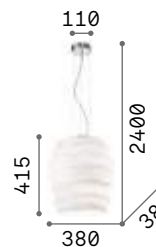

LED LED source 3000 K, 30.000 h life.

4,810 Kg / 0,1235 m³
LED 28W / 2450 lm

€ 250

333045 Smoky Grey **new**

Karma

Chrome metal frame. White coated and acid-etched blown glass diffuser. Steel wires adjustable in length with automatic blocking mechanisms.