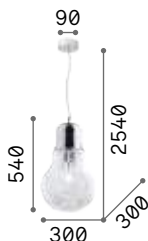

Luce Max

Chrome frame. Clear blown glass diffuser with decorative aluminum thread inside. Suspension lamps with steel cables adjustable in length with automatic devices.

2,460 Kg / 0,0732 m³

1,500 Kg / 0,0334 m³