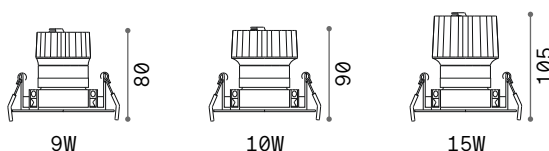

Dynamic Square

REFLECTOR Required

SYMMETRICAL

Finish	Code	€
White	211817	8
Black	211824	8