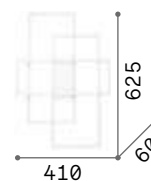

■ ■ □ IP20

1,280 Kg / 0,0241 m³
LED 33W / 3400 lm / 3850 lm

€ 290

341323 ■ White 2700K^{new}
230726 ■ White 3000K
270661 ■ Black 3000K

P. 076

P. 501