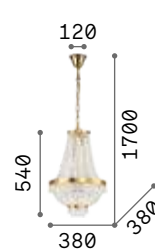

IP20 INCLUSA

5,100 Kg / 0,1175 m³
G9 max 6 x 4W

€ 800

033532 ■ Chrome
114729 ■ Gold

3000 K
510 lm
305486 € 6,00