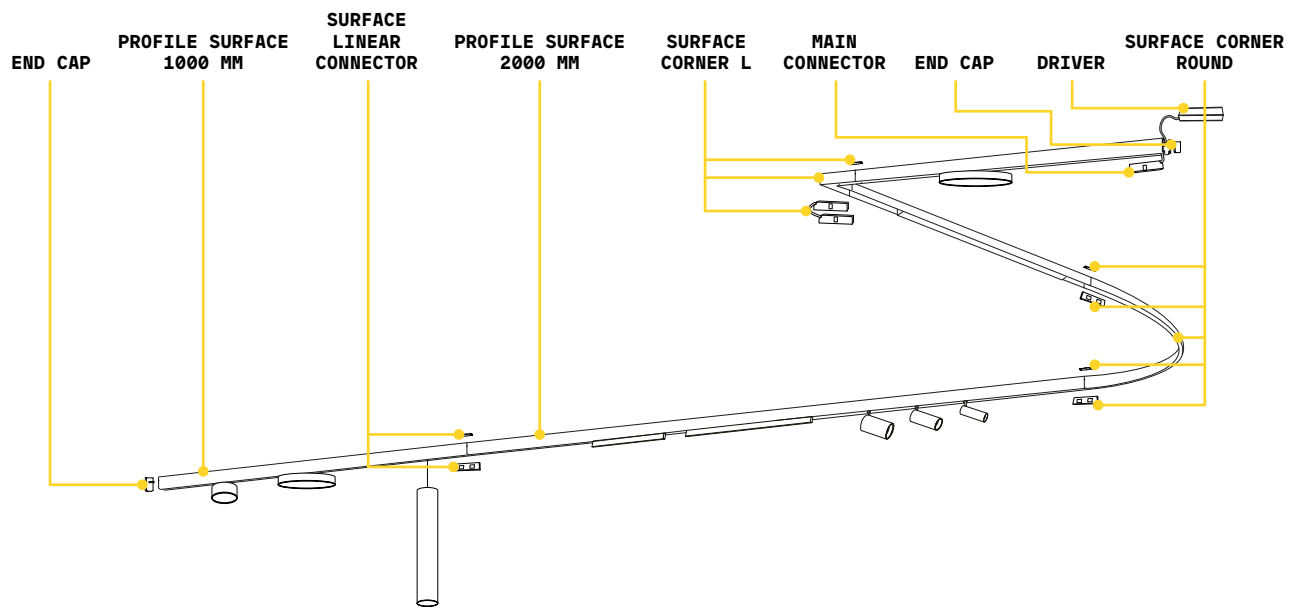

Deva - Assembly plans

Deva - Recessed

PROFILE RECESSED No mounting kit required, direct ceiling installation
Maximum length per power source: 10 meters

Length	Weight	Volume	Finish	Code	€
1000 mm	0,370 Kg	0,0017 m ³	Black	332529	20 <small>new</small>
2000 mm	0,670 Kg	0,0034 m ³	Black	332536	40 <small>new</small>