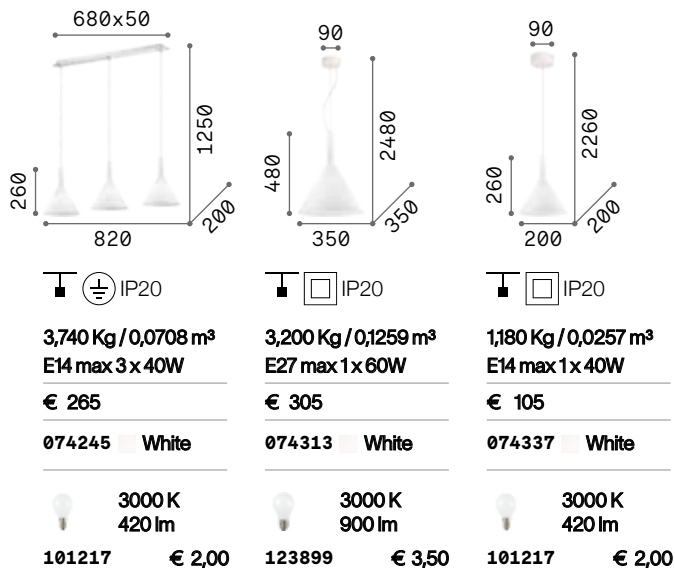

Milk

White enameled elliptical metal frame. White blown and acid-etched glass diffuser. Power cables adjustable in length.

IP20

4,220 Kg / 0,1024 m³
E27 max 3 x 42W

€ 265

030326 White

3000 K
900 lm

123899 € 3,50

IP20

1,270 Kg / 0,0354 m³
E27 max 1 x 42W

€ 105

026787 White

3000 K
900 lm

123899 € 3,50

Cocktail

Blown overlay acid-etched glass diffuser. White inside and colored outside. Suspension models supplied with cables adjustable in length.