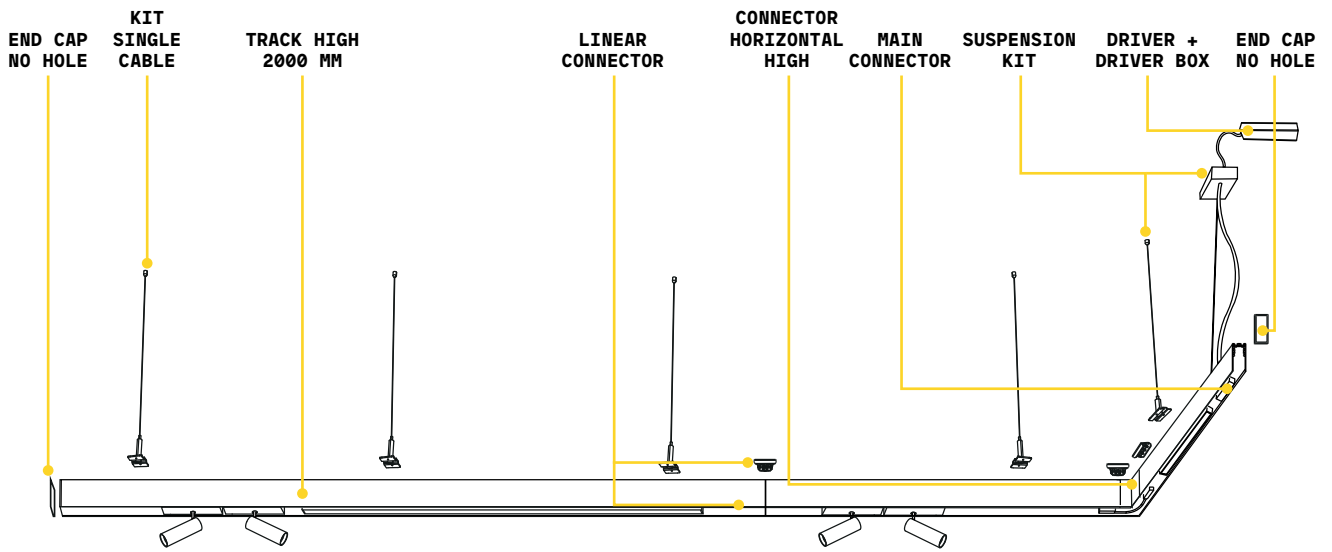

Ego - Assembly plans