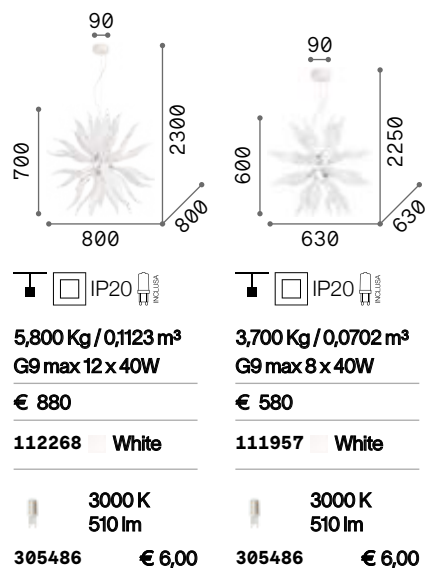

Leaves

White metal frame. White hand-shaped blown glass decorative elements. Steel cables adjustable in length.

Bulbs LED G9 3W 3000 K included.
Cod. **209043**