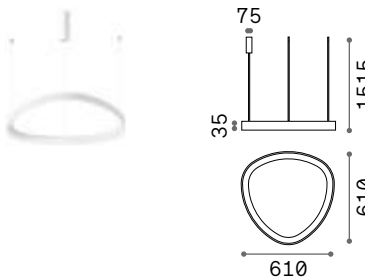

On/Off 1,710 Kg / 0,0462 m³

DALI/Push 1,600 Kg / 0,0389 m³

LED SMD Driver included - Cable length 2000 mm

Measure	Power	Driver	Lumen	CCT	Finish		Code	€
610x610	47 W	On-Off	4950 lm	2700 K	White		341552	330 new
					Black		341569	330 new
					Brass		341576	330 new
			5100 lm	3000 K	White		247250	330
					Black		247267	330
					Brass		269832	330
		DALI/Push	5100 lm	3000 K	White		304717	425
					Black		304694	425
					Brass		304700	425