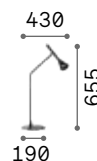

IP20

1,700 Kg / 0,0637 m³
LED 6,5W / 500 lm

€ 150

291093 Nickel
283333 Black
291109 Brass