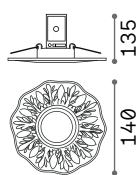

Polka

□ ▲ IP20

① 65 mm

0,250 Kg/0,0022 m³

GU10 Not included - Recommended bulb 108292

Power	Material	Finish	Code	€
max 50W	Gypsum	White	115597	20
	Aluminum	Brass	115610	20
	Aluminum	Ant. Brass	115580	20