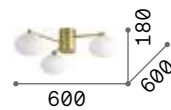

2,500 Kg / 0,0209 m³
G9 max 3 x 28W

€ 220

322667 White
317007 Brass

305486 3000 K
510 lm

305486 € 6,00