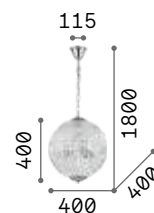

IP20

8,340 Kg / 0,1260 m³
G9 max 6 x 40W

€ 750

092911 Chrome

3000 K
510 lm

305486 € 6,00