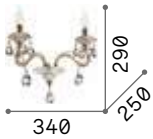

Negresco

Plated metal frame and details.
Clear blown glass arms with golden
inner part. Decorative elements in
clear glass and cut crystal. Color:
gold.

■ IP20

2,380 Kg / 0,0189 m³

E14 max 2x 28W

€ 160

087757 Gold

3000 K
430 lm

101248 € 2,00 [P. 218](#)

Florian

Metal frame with decorative glass
elements. Pendants composed
of cut crystal octagons and final
drops. Available versions: clear
glass with golden or silvery metal.