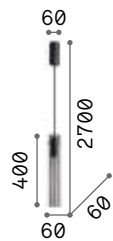

Flam new

Powder coated metal ceiling cap and frame. Borosilicate glass diffuser. Black PVC cable. Frame color: black. Diffuser colors: clear, smoked shaded clear or smoked.

LED LED source 3000 K, 30.000 h life.

321042

321059

345512

IP20

0,820 Kg / 0,0054 m³
LED 10W / 900 lm

€ 115

- 321059 White new
- 321042 Smo. Grey new
- 345512 Shaded new