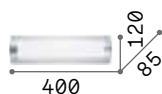

■ (⊕) IP20

1,130 Kg / 0,0088 m³

E14 max 2 x 40W

€ 70

051857 Clear

● 3000 K
420 lm

101217 € 2,00