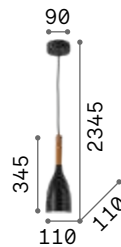

IP20

0,560 Kg / 0,0061 m³
E14 max 1x40W

€ 75

110745 ■ White
110752 ■ Black

3000 K
480 lm
101200 € 2,00