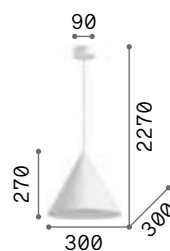

IP20

1,080 Kg / 0,0491 m³
E27 max 1x 60W

€ 85

232720 ■ White
232744 ■ Black

3000 K
900 lm

123899 € 3,50