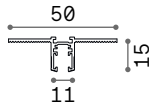

Deva - Recessed

PROFILE RECESSED No mounting kit required, direct ceiling installation
Maximum length per power source: 10 meters

Length	Weight	Volume	Finish	Code	€
1000 mm	0,370 Kg	0,0017 m³	Black	332529	20 new
2000 mm	0,670 Kg	0,0034 m³	Black	332536	40 new