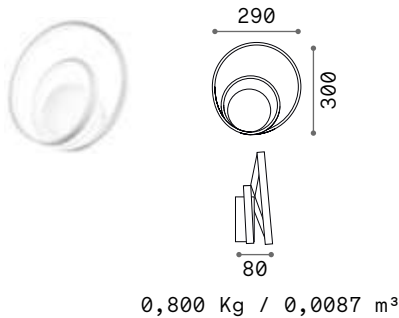

Oz new

Plated or powder coated metal base and frame. Opal rubber diffuser. Available finishes: white, black or brushed brass. DALI/Push dimmable version available.

LED LED source 2700 / 3000 / 4000 K, 30.000 h life.

Source	LED SMD	LED life	30.000 h
Power	26W / 28W	Insulation class	II
Driver included	On/Off / DALI/Push	IP	20
Drivers available	No	Material	Aluminum
CCT	2700 K / 3000 K / 4000 K		
CRI	≥90		

LED SMD Driver included

Power	Driver	Lumen	CCT	Finish	Code	€		
26 W	On-Off	2450 lm	2700 K	White	342221	150 new		
				Black	342238	150 new		
				Brass	342245	150 new		
		2500 lm	3000 K	White	253695	150		
				Black	269399	150		
				Brass	269405	150		
				2650 lm	4000 K	White	342252	150 new
						Black	342269	150 new
						Brass	342276	150 new
28 W	DALI/Push	2500 lm	3000 K	White	304489	230		
				Black	304496	230		
				Brass	304502	230