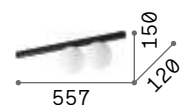

1,550 Kg / 0,0240 m³
G9 max 3 x 4W

1,200 Kg / 0,0145 m³
G9 max 2 x 4W

€ 130

€ 90

328454 White
310688 Black
328461 Brass

328430 White
310671 Black
328447 Brass

3000 K
510 lm

3000 K
510 lm

305486 € 6,00

305486 € 6,00