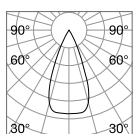

m	lx	øm
1	3174	0,81
2	794	1,60
3	353	2,40
4	198	3,20
5	127	4,00