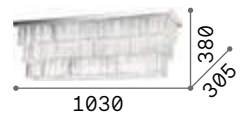

IP20

17,500 Kg / 0,0807 m³
E14 max 8 x 40W

€ 770

166285 Chrome
213569 Gold

3000 K
470 lm
101224 € 2,00

P. 202

Carlton

Chromed or golden metal frame.
Decorative elements with fob-chains composed of octagons and transparent cut-crystals bars.