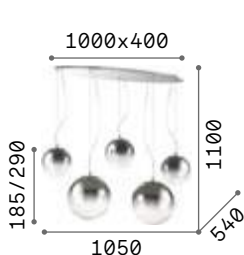

⏏ IP20

8,700 Kg / 0,2470 m³
E27 max 5 x 42W

€ 640

140759 ■ FadeChrome
346588 ■ Amber new
346632 ■ Opal new

3000 K
910 lm

119571

€ 3,50