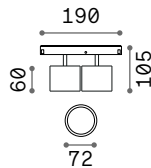

0,750 Kg/0,0026 m³

LED COB CITIZEN UGR <19

Power	Beam	Control	Lumen	CCT	Finish	Code	€
20 W	38°	On-Off	2000 lm	3000 K	White	327549	190
					Black	316307	190

Light beam: ACCENT