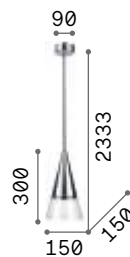

1,000 Kg / 0,0168 m³
GU10 max 1x28W

€ 80

321462 ■ Chrome new
321479 ■ Brass new
322803 ■ Nickel new

3000 K
540 lm
123943 € 3,50