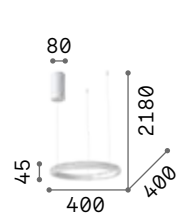

1,200 Kg / 0,0194 m³
LED 25W / 3300 lm

€ 130

325804 White ^{new}