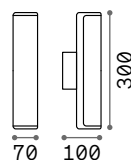

Etere

Powder coated die-cast aluminum body. Satin opal polycarbonate glass diffusers. Black PVC cables. Colors: anthracite, coffee or black.

LED LED source 3000/4000 K, 25.000 h life.