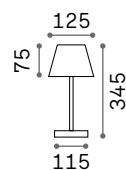

ON OFF Lamp with integrated switch.

+ Lamp with dimmer.

Hand icon Lamp with touch dimmer.

Battery icon Lamp with rechargeable battery included. 14 hours life.

IP54

0,550 Kg / 0,0078 m³
LED 1,8W / 150 lm

€ 55