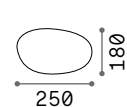

0,710 Kg / 0,0123 m³
G9 max 1x 15W

€ 105

161754 White

4000 K
530 lm
307879 € 6,00