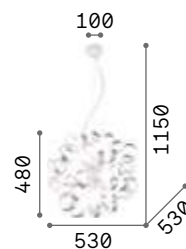

Bulbs LED G9 3W 3000 K included.
Cod. **209043**

Vortex

Matt white painted metal frame.
Hand shaped and hand painted
with gold or silver enamel
decorative metal elements.

101613

101606

IP20

2,500 Kg / 0,2344 m³
E14 max 6 x 40W