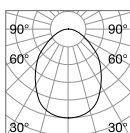

m	lx	øm
1	188	1,84
2	47	3,69
3	20	5,54
4	11	7,39
5	7	9,24