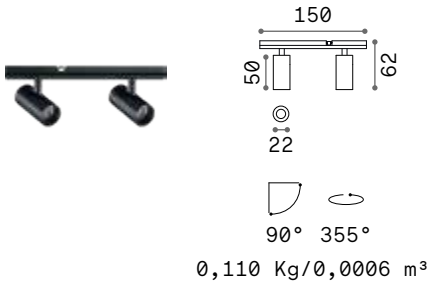

Stick Track Double

LED COB BRIDGELUX

Power	Beam	Lumen	CCT	Finish	Code	€
6W	24°	480 lm	2700 K	Black	345024	68 new
		500 lm	3000 K	Black	329512	68