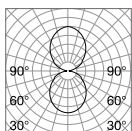

m	lx	Øm
1	572	2,56
2	143	5,12
3	64	7,68
4	36	10,24
5	23	12,80