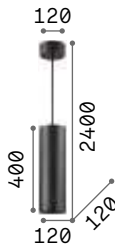

2,950 Kg / 0,0092 m³
GU10 max 1x28W

€ 140

158723 ■ Black