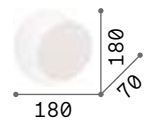

Tick

Powder coated metal body with gold or silver leaf finish. The diffuser can be reclined up to 90°.

LED LED source 3000 K, 30.000 h life.

238951

238975

238944

180

IP20