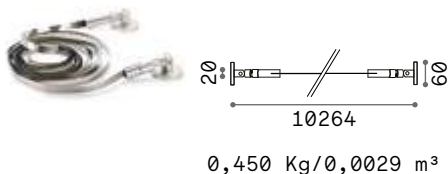

Tesi 20mm new

STRIP LED SUPPORT

Length	Width	Finish	Code	€
5000 mm	20 mm	Steel	258300	150
		White	302256	150
		Black	302263	150

Length	Width	Finish	Code	€
10000 mm	20 mm	Steel	302270	175
		White	302287	175
		Black	302294	175