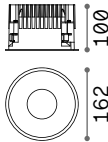

⌀ 150 mm

0,990 Kg/0,0045 m³

LED COB CITIZEN Driver TRIDONIC ON/OFF included

Power	Beam	Lumen	CCT	Finish	Code	€
28 W	60°	2900 lm	3000 K	White	266510	128
				Black	266572	128
		3150 lm	4000 K	White	266527	128
				Black	266589	128