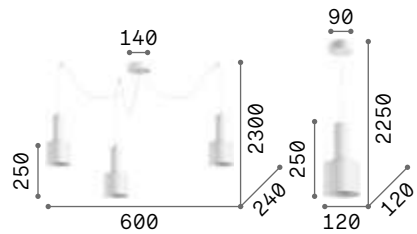

Holly

Metal ceiling rose and diffusers with brushed brass finish or powder coated with white or black finish. Power cables coated with fabric.

IP20

IP20

2,740 Kg / 0,0254 m³
E27 max 3 x 60W

0,780 Kg / 0,0064 m³
E27 max 1 x 60W