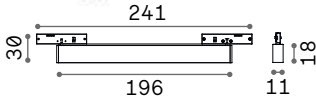

LED SMD OSRAM

Power	Beam	Control	Lumen	CCT	Finish	Code	€
10 W	34°	On-Off	900 lm	3000 K	Black	332734	40 new

0,140 Kg/0,0003 m³