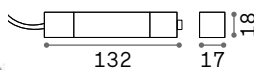

Cable length 2000 mm

MAIN CONNECTOR Required - 1 Kit x power source max 210 W

Weight	Volume	Control	Finish	Code	€	
0,12 Kg	0,0007 m³	On-Off	White	282862	36	
			Black	265896	36	
			1-10V / DALI	White	286303	50
			Black	286297	50	

END CAP NO HOLE

END CAP WITH HOLE

SUSPENSION KIT

KIT SINGLE CABLE

BLINDED COVER

Required	Measure (L x H x W)	Finish	Code	€
Yes	26 x 11 x 27 mm	White	282688	6
		Black	267241	6
Yes	26 x 11 x 27 mm	White	282671	6
		Black	267258	6
Yes - 1 Kit x power source max 210 W	2000 mm	White	282749	55
		Black	276328	55
Yes - 1 kit x 900 mm	2000 mm	White	282756	17
		Black	259376	17
No	1000 x 17 x 18 mm	White	344751	10 new
		Black	344768	10 new