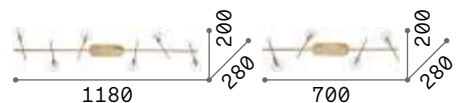

3,000 Kg / 0,0390 m³
G9 max 6 x 28W

€ 340

174921 White
174976 Color

3000 K
510 lm
305486 € 6,00

Maracas

Total metal frame with stain brass finish. Adjustable transparent blown glass diffusers.

Bulbs LED G4 2W 3000 K included.
Cod. **222257**