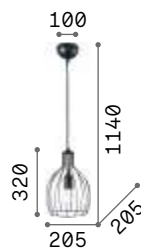

IP20

0,590 Kg / 0,0480 m³
E27 max 1x60W

€ 110

148151 ■ Black

2200 K
370 lm

151687 € 2,50