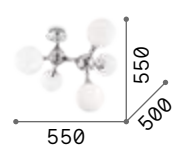

IP20

3,200 Kg / 0,1012 m³
E14 max 5 x 28W

€ 231

073712 White
241050 Brass

3000 K
480 lm

101200 € 2,00

P. 175