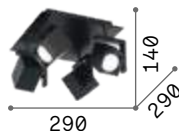

Mouse

Metal base, frame and diffuser finished with matt varnish and chrome details. Adjustable diffusers. Available finishes: white or black.

1,900 Kg / 0,0157 m³
GU10 max 4 x 50W

€ 260

073583 White
156712 Black

108292 € 3,00

P. 412 P. 694