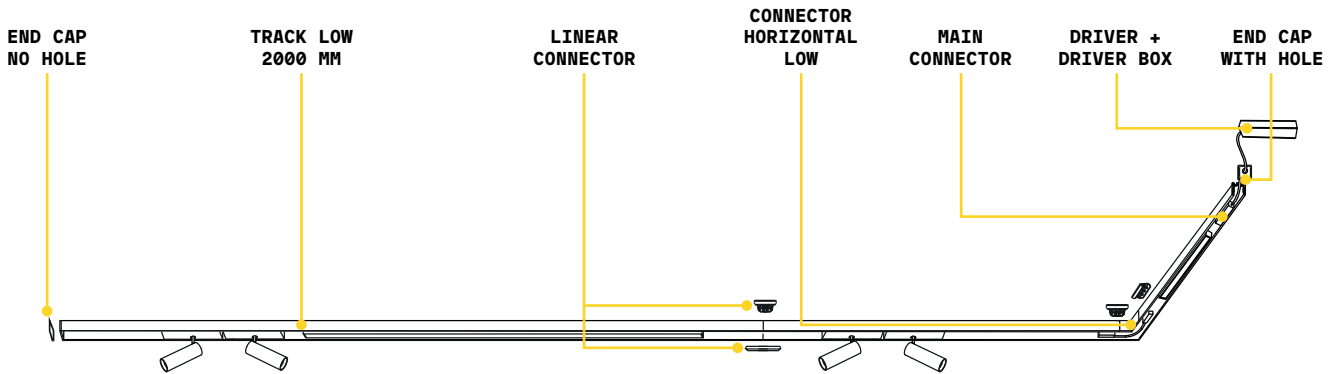

Ego - Assembly plans

PROFILE LOW

Ego - High

TRACK HIGH No mounting kit required, direct ceiling installation
Maximum length per power source: 25 meters

Length	Weight	Volume	Finish	Code	€
1000 mm	0,90 Kg	0,0023 m ³	White	282886	50
			Black	258027	50
2000 mm	1,80 Kg	0,0046 m ³	White	282893	120
			Black	266145	120