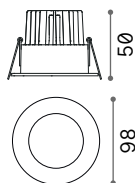

① 68 mm

0,220 Kg/0,0011 m³

LED COB Driver ON/OFF included

Power	Beam	Lumen	CCT	Finish	Code	€
7,5 W	38°	750 lm	3000 K	White	252025	77
				Black	252032	77