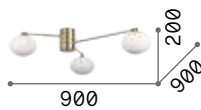

1,700 Kg / 0,0252 m³
G9 max 3 x 28W

€ 250

322674 White
288260 Brass

305486 3000 K
510 lm

305486 € 6,00