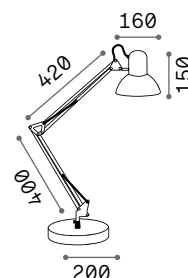

IP20

193991

265278

061191

2,450 Kg / 0,0111 m³
E27 max 1x 42W

€ 95

193991 ■ White
265278 ■ Black
061191 ■ Black Copper

3000 K
340 lm
101286 € 2,00