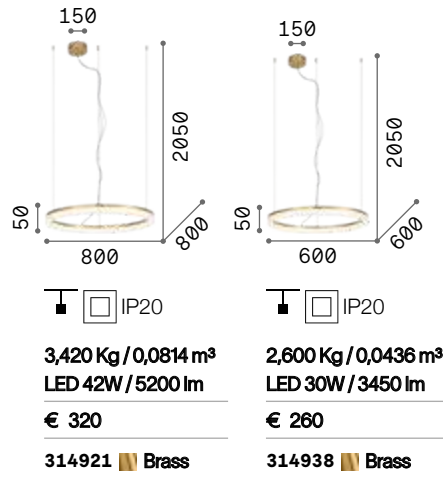

4,000 Kg / 0,1145 m³

LED SMD Driver included - Cable length 2300 mm

Measure	Power	Driver	Lumen	CCT	Finish	Code	€
1050x995	82 W	On-Off	8500 lm	2700 K	White	341613	650 <small>new</small>
					Black	341620	650 <small>new</small>
					Brass	341637	650 <small>new</small>
	8700 lm	3000 K	White	303895	650		
			Black	307695	650		
			Brass	307701	650		

1,900 Kg / 0,0607 m³

LED SMD Driver included - Cable length 2000 mm

Measure	Power	Driver	Lumen	CCT	Finish	Code	€
ø 800	52 W	On-Off	5800 lm	2700 K	White	342405	295 <small>new</small>
					Black	342412	295 <small>new</small>
					Brass	342429	295 <small>new</small>
			6100 lm	3000 K	White	253664	295
					Black	269450	295
					Brass	269467	295
	6400 lm	4000 K	White	342436	295 <small>new</small>		
			Black	342443	295 <small>new</small>		
			Brass	342450	295 <small>new</small>		
55 W	DALI/Push	6100 lm	3000 K	White	304571	470	
				Black	304588	470	
				Brass	304595	470	

253671

269436

269443

Crown

Metal ceiling cap and frame with brushed brass finish. Black PVC cable. Opal acrylic diffuser with clear acrylic decorative element with cut crystal effect.

LED LED source 3000 K, 30.000 h life.