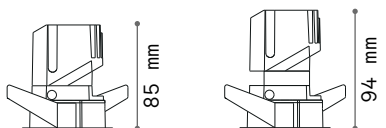

Bento - Source

with anti-glare ring