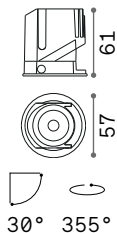

0,400 Kg/0,0030 m³

LED COB CITIZEN Required - Driver TRIDONIC ON/OFF included

Power	Beam	Lumen	CCT	Finish	Code	€
9W	36°	750 lm	3000 K	Black	279596	45

DIMMABLE DRIVER* Optional

	Power	Output	Measure (LxHxW)	Code	€
1-10V	12 W	250 mA	122x25x40 mm	287843	35
DALI / Push	20 W	250 mA	120x29x51 mm	287850	87