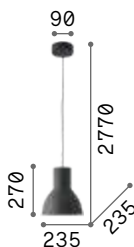

Breeze

Metal body and diffuser. Enameled white inside. Electrical cable adjustable in length.

3,490 Kg / 0,0707 m³

E27 max 1x60W

€ 195

232041 ■ Dark Grey

3000 K
950 lm

101354 € 6,00

0,790 Kg / 0,0206 m³

E27 max 1x60W

€ 65

137681 ■ Dark Grey

3000 K
950 lm

101330 € 4,50