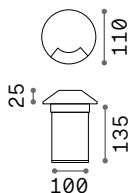

226200 100W
226217 185W

Rocket

Walkable recessed fitting. Brushed steel body. Tempered glass diffuser.

LED LED source 3000/4000 K, 30.000 h life.

IP65

IP65

0,560 Kg / 0,0034 m³
LED 3W / 260/280 lm

0,560 Kg / 0,0034 m³
LED 3W / 260/280 lm