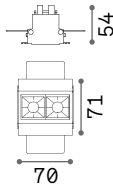

Lika Trimless

75 x 70 mm
0,220 Kg/0,0006 m³

LED SMD OSRAM Driver ON/OFF included

Power	Beam	Lumen	CCT	Finish		Code	€
5,5 W	29°	340 lm	2700 K	Black	■	341750	60 new
		350 lm	3000 K	Black	■	206202	60
		400 lm	4000 K	Black	■	267890	60