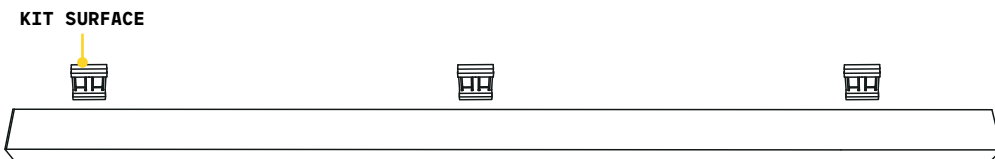

FLUO SURFACE