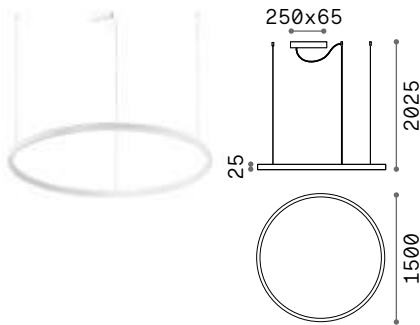

On/Off 2,480 Kg/0,3072 m³
DALI/Push 2,000 Kg/0,3072 m³

LED SMD Driver included - Cable length 2500 mm

Measure	Power	Driver	Lumen	CCT	Finish		Code	€
ø 1500	83 W	On-Off	7850 lm	2700 K	White	■	342177	490 <i>new</i>
					Black	■	342160	490 <i>new</i>
			8750 lm	3000 K	White	■	265957	490
					Black	■	285061	490
			9350 lm	4000 K	White	■	285078	490
					Black	■	304472	490
	77 W	DALI/Push	7300 lm	3000 K	White	■	304465	625
					Black	■	304458	625
			7450 lm	4000 K	White	■	342191	625 <i>new</i>
					Black	■	342184	625 <i>new</i>