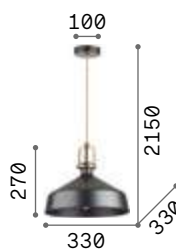

IP20

1,080 Kg / 0,0257 m³
E27 max 1x 42W

€ 86

238135 White
249063 Black

3000 K
950 lm

101330 € 4,50