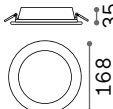

① 150 mm

0,410 Kg/0,0023 m³

LED SMD AND DRIVER Included

Power	Beam	Lumen	CCT	Finish	Code	€
20 W	110°	2600 lm	3000 K	White	123998	35
		2700 lm	4000 K	White	147673	35