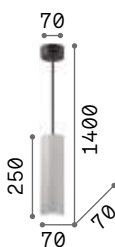

Oak

Metal ceiling cup with matt varnish finish. Concrete diffuser. Electrical cable coated with fabric.

IP20

1,220 Kg / 0,0055 m³
GU10 max 1x35W

€ 85

150635 Concrete

3000 K
410 lm

108292

€ 3,00

P. 310