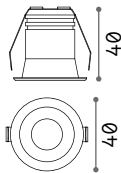

Virus

Source	LED SMD	LED life	50.000 h
Power	3W	Insulation class	II
Driver included	On/Off	IP	20
Drivers available	No	Material	Aluminum
CCT	3000 K	Warranty	5 years
CRI	≥90