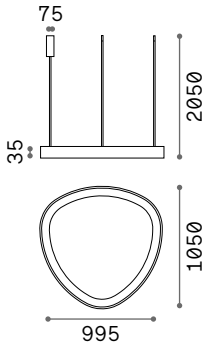

4,000 Kg / 0,1145 m³

LED SMD Driver included - Cable length 2300 mm

Measure	Power	Driver	Lumen	CCT	Finish	Code	€
1050x995	82 W	On-Off	8500 lm	2700 K	White	341613	650 <small>new</small>
					Black	341620	650 <small>new</small>
					Brass	341637	650 <small>new</small>
	8700 lm	3000 K	White	303895	650		
			Black	307695	650		
			Brass	307701	650		