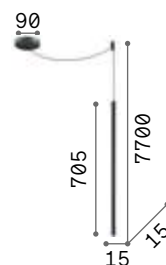

IP20

0,830 Kg / 0,0105 m³
LED 3,5W / 220 lm

€ 110

2700K **new** 300818 White
3000K 300801 Black
2700K **new** 300825 Brass
3000K