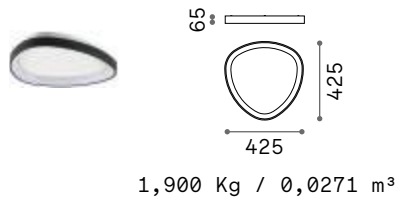

Gemini new

Powder coated or plated metal ceiling rose and body. Opal polycarbonate diffuser. Clear PVC cable. Available finishes: white, black or brushed brass. DALI/Push dimmable version available for the models with 810 mm and 610 mm diameter.

Source	LED SMD	LED life	50.000 h
Power	24W / 42W	Insulation class	II
Driver included	On/Off / DALI/Push	IP	20
Drivers available	No	Material	Aluminum
Beam	130°		
CCT	2700 K / 3000 K /		
CRI	≥90		

LED SMD Driver included

Measure	Power	Driver	Lumen	CCT	Finish	Code	€
425 x 425	24 W	On-Off	2300 lm	2700 K	White	341439	220 new
					Black	341446	220 new
					Brass	341453	220 new
			2900 lm	3000 K	White	328010	220
					Black	328027	220
					Brass	328034	220