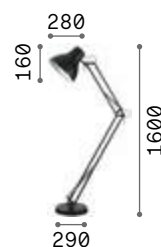

IP20

8,500 Kg / 0,0771 m³
E27 max 1x 42W

€ 250

265292 ■ Black

3000 K
950 lm

101330 € 4,50

P. 463