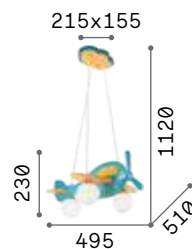

IP20

2,440 Kg / 0,0618 m³
E14 max 3 x 28W

€ 190

136325 ■ Blue
136318 ■ Red

3000 K
420 lm

101217 € 2,00