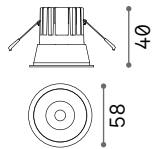

⌀ 50 mm
0,200 Kg/0,0009 m³

LED COB CREE Driver ON/OFF included

Power	Beam	Lumen	CCT	Finish	Code	€
5 W	36°	650 lm	3000 K	Black	+ 349060	35 new
				Gold	+ 349077	35 new

Light beam: ACCENT