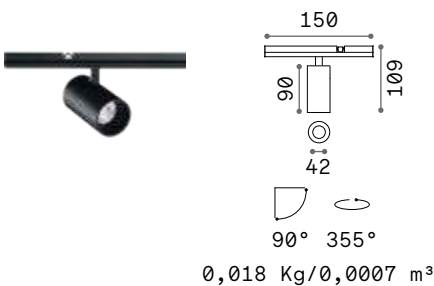

LED SMD BRIDGELUX

Power	Beam	Lumen	CCT	Finish	Code	€
10W	36°	760 lm	2700 K	Black	345079	95 new
		800 lm	3000 K	Black	343518	95 new

m	lx	cm
1	514	0,62
2	128	1,20
3	57	1,90
4	32	2,50
5	21	3,10

m	lx	cm
1	822	0,62
2	205	1,20
3	91	1,90
4	51	2,50
5	33	3,10