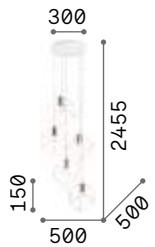

IP20

2,920 Kg / 0,0345 m³
E27 max 5 x 60W

€ 250

237671 ■ White
237664 ■ Black

3000 K
340 lm

101286 € 2,00