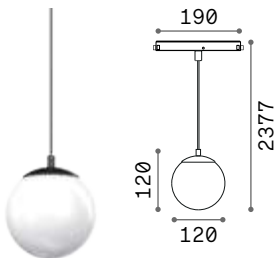

0,900 Kg/0,0125 m³

LED COBCITIZEN

Power	Beam	Control	Lumen	CCT	Finish	Code	€
10W	-	On-Off	1050 lm	3000 K	White	327532	130
					Black	327525	130

Light beam: ACCENT

Light beam: WIDE

m	lx	Øm
1	2877	0,51
2	719	1,00
3	320	1,50
4	180	2,10
5	115	2,60

CRI≥90 12W 30° 1050lm 3000K

CRI≥90 10W 1050lm 3000K