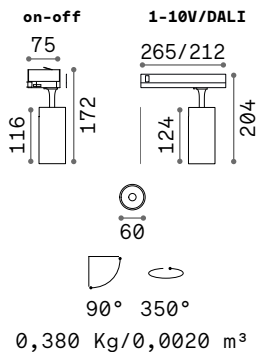

Fox 15W

3-PHASE LED COB BRIDGELUX Driver included

CRI ≥ 80

Power	Beam	Driver	Lumen	CCT	Finish	Code	€
15 W	41°	On-Off	1850 lm	3000 K	White	250434	50
					Black	250427	50
					Brass	283937	55
			1900 lm	4000 K	White	267784	50
					Black	267777	50

CRI ≥ 90

Power	Beam	Driver	Lumen	CCT	Finish	Code	€	
15 W	41°	On-Off	1450 lm	2700 K	White	340883	50 <i>new</i>	
					Black	340876	50 <i>new</i>	
			1600 lm	3000 K	White	285382	50	
					Black	285375	50	
			1750 lm	4000 K	White	322360	50	
					Black	322346	50	
		1-10V	1600 lm	3000 K	White	302560	80	
					Black	302553	80	
			1750 lm	4000 K	White	340906	80 <i>new</i>	
					Black	340890	80 <i>new</i>	
			DALI	1600 lm	3000 K	White	302584	110
						Black	302577	110
		1750 lm	4000 K	White	340920	110 <i>new</i>		
				Black	340913	110 <i>new</i>		

1-PHASE LED COB BRIDGELUX Driver included

CRI ≥ 90

Power	Beam	Driver	Lumen	CCT	Finish	Code	€
15 W	39°	On-Off	1600 lm	3000 K	Black	348315	40 <i>new</i>

Model	Required	Beam	Driver	Finish	Code	€
On/Off	No	15°		Clear	349138	5 <i>new</i>
1-10V/DALI	No			Clear	302751	5
	No		On/Off	White	170145	23
	No			Black	170152	23

LENS

SINGLE CONNECTION

Light beam: ACCENT

m	lx	Øm
1	3204	0,80
2	801	1,60
3	356	2,40
4	200	3,20
5	128	4,00

CRI ≥ 80 15W 41° 1850lm 3000K