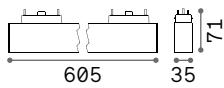

LED SMD OSRAM UGR <13

Power	Beam	Lumen	CCT	Finish		Code	€
29W	35°	3200 lm	3000 K	Black	■	222936	300
		3350 lm	4000 K	Black	■	223018	300

0,700 Kg/0,0087 m³

Light beam: ACCENT