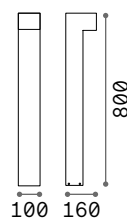

IP44

1,880 Kg / 0,0181 m³
G9 max 2x 15W

€ 180

115085 White
246963 Grey
115061 Anthracit.
115108 Black
213262 Coffee