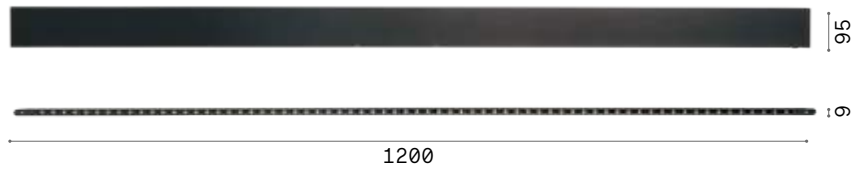

Steel Slim Accent