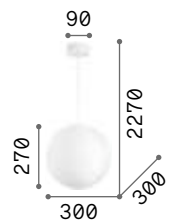

IP20

0,860 Kg / 0,0428 m³
E27 max 1x 25W

€ 110

226026 White

3000 K
950 lm

101330 € 4,50

P. 282 P. 385 P. 468 P. 519