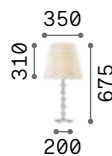

IP20

2,300 Kg / 0,0886 m³
E27 max 1x60W

€ 210

077758 Gold

3000 K
910 lm

119571

€ 3,50