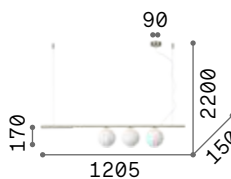

Perline

Metal ceiling cap and frame. White blown acid-etched glass diffusers. Clear Teflon electrical cable. Available finish: matt black or satin brass.

LED Bulbs LED G9 3W 3000 K included.
Cod. **209043**

IP20

1,600 Kg / 0,0584 m³
G9 max 3 x 40W

€ 215

307008 ■ Black
282114 ■ Brass

3000 K
510 lm

305486 € 6,00