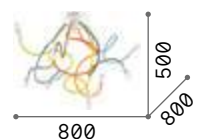

P. 473

P. 497

Multiflex

Metal structure finished with matt paint. Flexible metal arms covered with rubber.

IP20

4,330 Kg / 0,0353 m³
E14 max 8 x 28W

€ 410

159010  Color