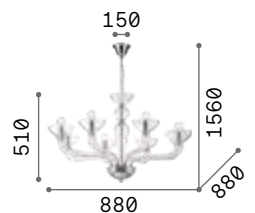

IP20

9,210 Kg / 0,1592 m³
E14 max 8 x 40W

€ 750

044255 Clear

3000 K
480 lm

101200 € 2,00