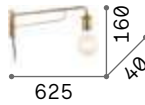

3000 K
 510 lm
 305486 € 6,00

P. 106 P. 324 P. 473 P. 498

Triumph

Plated metal base, arm and bulb holder cover. Color: old brass.

Lamp with integrated switch.

0,710 Kg / 0,0067 m³
E27 max 2x42W

0,490 Kg / 0,0083 m³
E27 max 1x42W