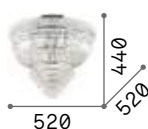

IP20

6,310 Kg / 0,1413 m³

E14 max 6 x 28W

€ 950

207186 **Chrome**
201016 **Brass**

3000 K
470 lm

101224 € 2,00