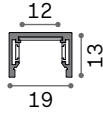

Stick Surface

TRACK Kit for profile installation and closing cups included

Length	Weight	Volume	Finish	Code	€
1000 mm	0,350 Kg	0,0594 m³	Black	329574	30
2000 mm	0,700 Kg	0,1154 m³	Black	329581	55