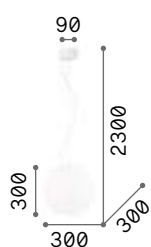

IP20

1,920 Kg / 0,0630 m³
E27 max 1 x 42W

€ 90

009087 White

3000 K
910 lm

119571 € 3,50