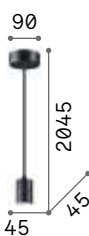

IP20

0,350 Kg / 0,0019 m³
E27 max 1 x 42W

€ 30

260013 White new
260044 Nickel new
260020 Black new
260051 Brass new