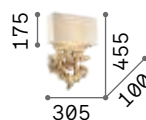

IP20

4,160 Kg / 0,0371 m³
E14 max 2 x 40W

€ 230

075211 Canvas

3000 K
480 lm

101200

€ 2,00