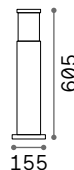

IP65

1,970 Kg / 0,0193 m³
E27 max 1x 42W

€ 138

109145 White
026954 Grey
026985 Anthracit.
004730 Black
163758 Coffee

4000 K
490 lm

153957 € 2,00