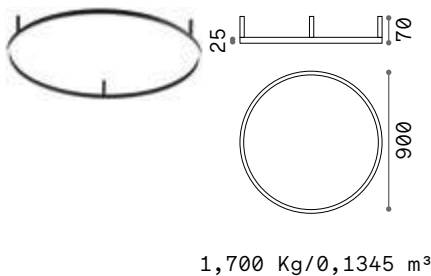

LED SMD Driver included

Measure	Power	Driver	Lumen	CCT	Finish	Code	€
ø 900	53 W	On-Off	5150 lm	2700 K	White	341972	295 new
					Black	341965	295 new
			5200 lm	3000 K	White	266015	295
					Black	266022	295
			5350 lm	4000 K	White	341996	295 new
					Black	341989	295 new