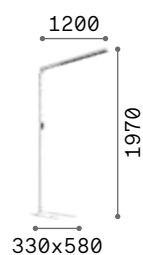

Comfort new

Powder-coated aluminum structure. Double source: upright with diffused emission, downlight available with diffused or concentrated emission. Light sensor. PVC cable with plug. Colors: black or white.

LED LED source 3000/4000 K, 50.000 h life.

Lamp with dimmer.

USB Lamp with integrated USB socket.
Cod. **296685, 306452, 296678, 306469**

UGR Product with UGR <16.

IP20

19,500 Kg / 0,0638 m³
LED 76W / 9800 lm
€ 1060

IP20

12,700 Kg / 0,0326 m³
LED 76W / 9700/10800 lm
€ 680

345307 White new
336220 Black new

296685 White **3000K**
306452 White **4000K**
296678 Black **3000K**
306469 Black **4000K**