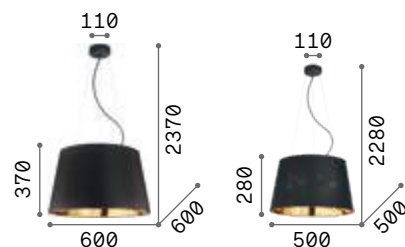

IP20

1,760 Kg / 0,1694 m³
E27 max 6x60W

€ 280

161662 ■ Black

3000 K
910 lm

119571 € 3,50

IP20

1,500 Kg / 0,1064 m³
E27 max 4x60W

€ 210

161648 ■ Black

3000 K
910 lm

119571 € 3,50

P. 436 P. 480 P. 532