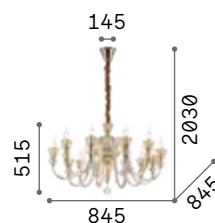

Strauss

Metal frame and details with gold finish. Blown clear glass arms. Amber crystal decorative elements. Velvet chain cover.

P. 443

 IP20

20,700 Kg / 0,4508 m³
E14 max 18 x 40W

€ 1400

140629  Gold

 3000 K
430 lm
101248 € 2,00