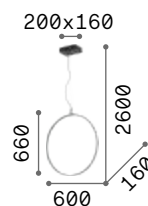

1,060 Kg / 0,0384 m³
LED 33W / 3550 lm

€ 255

291376 ■ Black