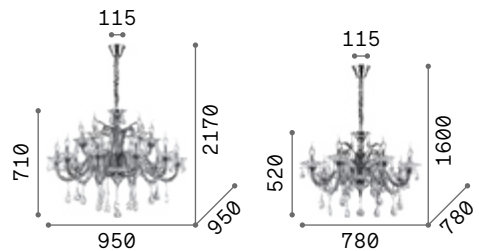

3,180 Kg / 0,1500 m³
E14 max 5 x 40W

€ 180

005881 ■ White
057187 ■ Rust

3000 K
470 lm

101224 € 2,00

Colossal

Chrome metal frame and details.
Blown clear glass arms with smoky grey or ivory white inner side.
Transparent glass and cut crystal pendants and decorative elements.
Velvet chain cover.