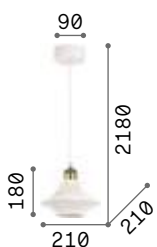

IP20

0,850 Kg / 0,0090 m³

E27 max 1x60W

€ 138

206806 White

3000 K
900 lm

123899 € 3,50