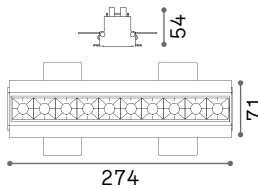

278 x 70 mm
0,720 Kg/0,0023 m³

LED SMD OSRAM Driver ON/OFF included

Power	Beam	Lumen	CCT	Finish		Code	€
20 W	29°	1700 lm	2700 K	Black	■	341774	150 new
		1750 lm	3000 K	Black	■	206240	150
		2000 lm	4000 K	Black	■	267913	150

DIMMABLE DRIVER* Optional

Model	Control	Power	Output	Measure (LxHxW)	Code	€
5,5W/12W	DALI	10 W	700 mA	132x20x30 mm	267982	56
20 W	DALI/Push	25 W	600 mA	135x24x72 mm	268002	75

Light beam: ACCENT

m	lx	øm
1	2786	0,58
2	696	1,16
3	309	1,74
4	174	2,32
5	111	2,90

CRI≥90 12W 29° 880lm 3000K

* The dimmable power supplies must be ordered in concomitance with the product and will be included inside the fittings by replacing the on-off power supply.