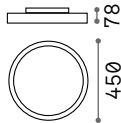

3,700 Kg/0,0250 m³

LED SMD SAMSUNG Driver TRIDONIC ON/OFF included

Power	Beam	Lumen	CCT	Finish	Code	€
26 W	87°	3000 lm	2700 K	White	341163	420 new
				Black	341170	420 new
		3900 lm	3000 K	White	254272	420
				Black	306599	420
		4300 lm	4000 K	White	270296	420
				Black	306605	420

DIMMABLE DRIVER Not included/Optional

	Power	Output	Measure	Code	€
1-10V/Push	32 W	700 mA	94 x 21 x 67 mm	270586	75
DALI/Push	38 W	700 mA	94 x 21 x 67 mm	270593	95