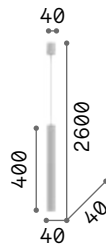

0,650 Kg / 0,0019 m³
GU10 max 1x28W

€ 65

346854 ■ White **new**
346861 ■ Chrome **new**
343310 ■ Black **new**