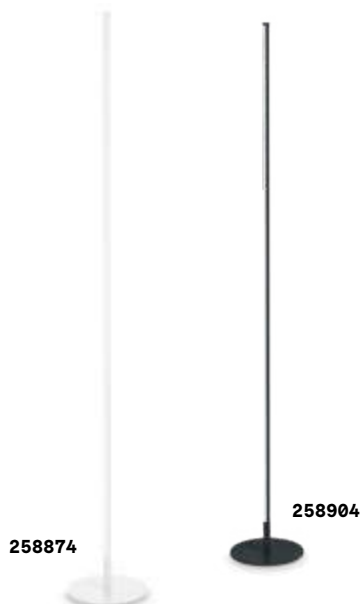

IP20
1,650 Kg / 0,0534 m³
LED 16W / 1700 lm
€ 150
258874 **White**
258904 **Black**