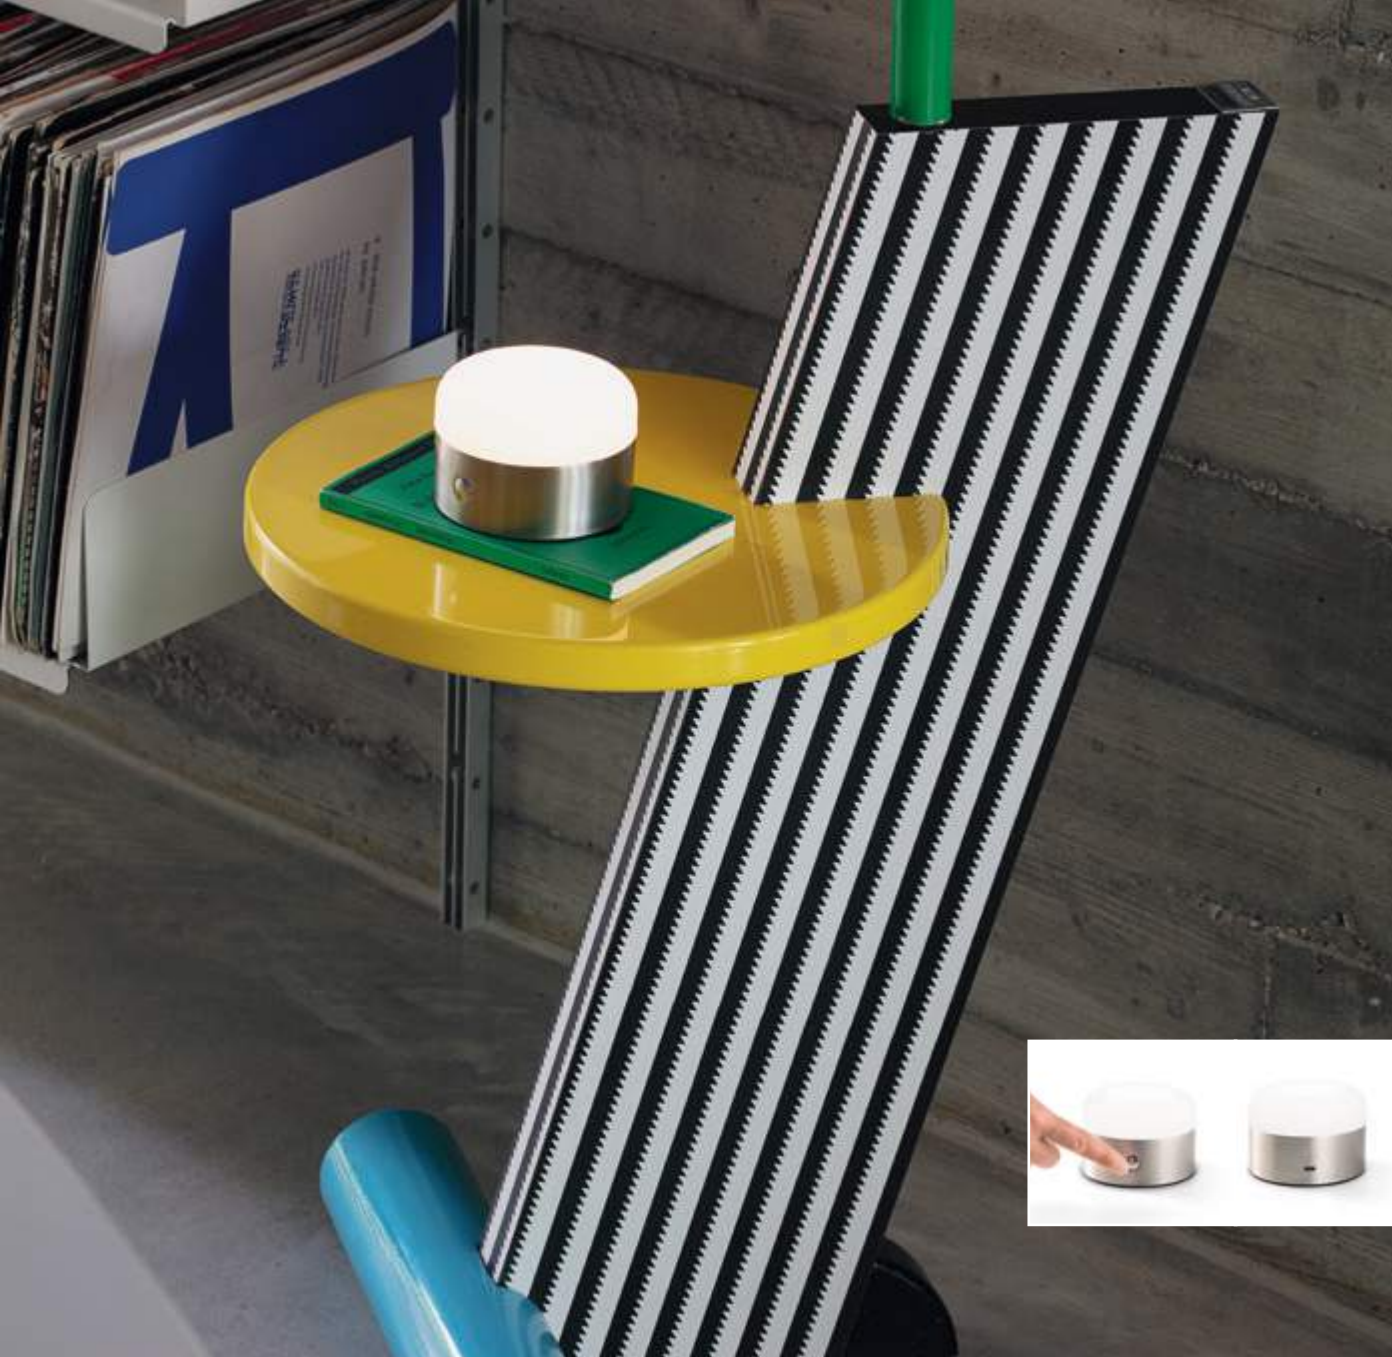

Hand icon Lamp with touch dimmer.

P. 102

IP20

0,800 Kg / 0,0041 m³
LED 2W / 240 lm

€ 90

343488 Clear new

Mignon new

Portable lamp with rechargeable battery. Powder coated or plated metal base. Satin opal acrylic diffuser. Switch with dimmer. Colors: white, black, coffee, brass, nickel and copper.