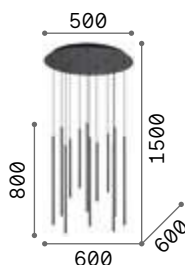

Filo **new**

Powder coated or plated metal ceiling cap and bodies. Black PVC electric cables. Models 300801, 300818 and 300825 with 4 meters cable and switch on the ceiling cap. Colors: white, black or satin brass.

LED Led source 2700 K / 3000 K, 20.000 h life.

ON Lamp with integrated switch.
OFF Cod. **300818, 300801, 300825.**

263687

263670

263700

IP20

8,600 Kg / 0,0635 m³
LED 19W / 2050 lm / 2100 lm

€ 450

341088 White
263441 White
341095 Black
263434 Black
341101 Brass
263663 Brass

2700K **new** 341057 White
3000K 263687 White
2700K **new** 341064 Black
3000K 263670 Black
2700K **new** 341071 Brass
3000K 263700 Brass