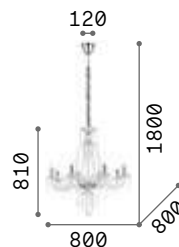

11,300 Kg / 0,1461 m³
E14 max 8 x 28W

€ 850

087764 ■ Gold

3000 K
430 lm

101248 € 2,00

P. 442

Amadeus

Metal chrome frame. Decorative elements made of blown glass and cut crystals. Velvet chain cover.