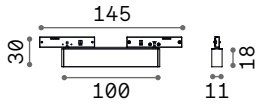

Deva Accent

LED SMD

Power	Beam	Control	Lumen	CCT	Finish	Code	€
5 W	34°	On-Off	350 lm	3000 K	Black	332758	30 new

0,070 Kg/0,0002 m³