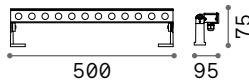

Thor

Adjustable linear projector for surface installation with oblique light effect. Die-cast aluminum body, clear glass diffuser, 24 Vdc power supply DC, IP65 protection index, IK06 impact resistance. SMD LED technology; CCT 3000 K, CRI ≥ 90, SDCM ≤ 3; LED useful life 50.000 h L70B50. Optionally available with anti-glare visor.

Source	LED SMD	LED life	50.000 h
Power	20W / 40W	Insulation class	III
Driver included	No	IP	65
Drivers available	On/Off	Material	Aluminum
MacAdam	SDCM 3		
CCT	3000 K		
CRI	≥90		

PRO

High-tech product with high quality materials, intended for professional use.

LED SMD OSRAM Driver not included

Power	Beam	Lumen	CCT	Finish	Code	€
20 W	28°	1600 lm	3000 K	Anthracite	261331	215

1,490 Kg/0,0057 m³
Cable length 500 mm

LED SMD OSRAM Driver not included