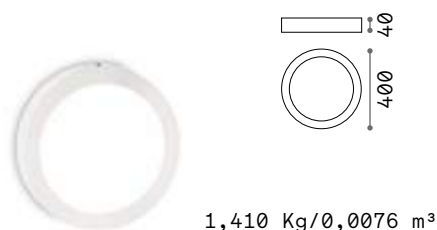

LED SMD Driver ON/OFF included

Power	Beam	Lumen	CCT	Finish	Code	€
36 W	110°	3400 lm	2700 K	White	342627	85 new
		3850 lm	3000 K	White	240367	85
		4200 lm	4000 K	White	321684	85