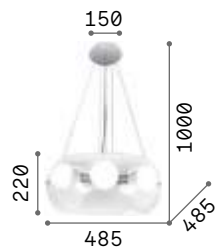

5,520 Kg / 0,1044 m³
E27 max 5 x 60W

€ 425

016863 Clear
103983 Smoky Grey

3000 K
950 lm
101330 € 4,50