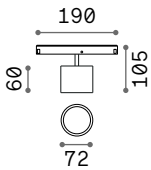

Ego Track Big

0,470 Kg/0,0026 m³

LED COB CITIZEN UGR <19

Power	Beam	Control	Lumen	CCT	Finish	Code	€
10 W	38°	On-Off	1000 lm	3000 K	White	327556	110
					Black	300764	110