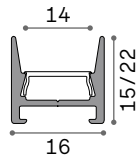

14 x 15 / 22 mm Mounting kit included - Not compatible with strip LED IP65

Measure	Weight	Volume	Finish	Code	€
2000x15mm	0,20 Kg	0,0015 m³	White	307145	25
2000x22mm	0,40 Kg	0,0021 m³	White	307152	25

STRIP LED AND DRIVER Recommended Strip LED max 15 W/m