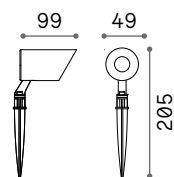

Koala **new**

Powder coated die-cast aluminum body. Clear tempered glass diffuser. Available with base for wall and floor fixing and with strap for trees and poles fixing. Color: black.

LED LED source 3000 K, 35.000 h life.

■ IP65

0,600 Kg / 0,0014 m³
LED 7W / 570 lm

€ 75

331386 ■ Black