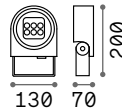

1,190 Kg/0,0042 m³
Cable lenght 2000 mm

LED SMD OSRAM Driver ON/OFF included

Power	Beam	Lumen	CCT	Finish	Code	€
15 W	30°	1200 lm	3000 K	Anthracite	261294	220