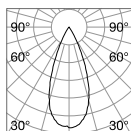

1-PHASE LED COB BRIDGELUX Driver included

CRI ≥ 90

Power	Beam	Driver	Lumen	CCT	Finish	Code	€
8 W	54°	On-Off	950 lm	3000 K	Black	348308	35 <i>new</i>

LENS*

SINGLE CONNECTION

Model	Required	Beam	Driver	Finish	Code	€
On/Off	No	23°		Clear	349121	5 <i>new</i>
1-10V	No			Clear	302744	5
	No		On/Off	White	170145	23
	No			Black	170152	23

Light beam: ACCENT

m	lx	Øm
1	2067	0,77
2	517	1,54
3	230	2,30
4	129	3,07
5	83	3,84