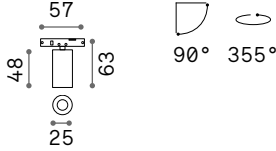

Deva Track

0,030 Kg/0,0002 m³

LED COB OSRAM

Power	Beam	Control	Lumen	CCT	Finish	Code	€
2,5W	37°	On-Off	150 lm	3000 K	White	332772	35 new
					Black	332765	35 new