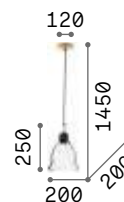

IP20

0,950 Kg / 0,0243 m³
E27 max 1 x 60W

€ 105

122564 ■ Black

3000 K
910 lm
119571 € 3,50