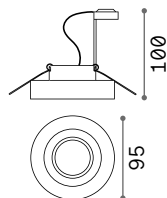

Blues

IP20 GLASS

⌀ 60 mm

0,281 Kg/0,0031 m³

Purchase Qty. 3 pieces

GU10 Not included - Recommended bulb 108292

Power	Finish	Code	€
max 50W	Clear	083254	25
	White	113999	25
	Smoky Grey	113982	25