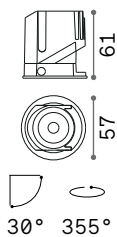

0,400 Kg/0,0030 m³

LED COB CITIZEN Required - Driver TRIDONIC ON/OFF included

Power	Beam	Lumen	CCT	Finish	Code	€
13 W	36°	1000 lm	3000 K	Black	279602	50

DIMMABLE DRIVER* Optional

	Power	Output	Measure (LxHxW)	Code	€
1-10V / Push	20 W	350 mA	108x22x52 mm	287867	75
DALI / Push	20 W	350 mA	120x29x51 mm	287874	80