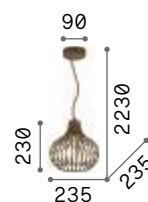

IP20

1,260 Kg / 0,0169 m³
E27 max 1x60W

€ 95

205281 Coffee

2200 K
500 lm

151717 € 6,00