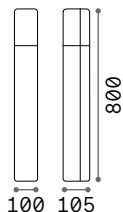

Pulsar

Cast aluminum body with powder coating. Satin opal polycarbonate diffuser. Colors: anthracite or coffee.

1,900 Kg / 0,0120 m³
E27 max 1x 42W

€ 200

135908 ■ Anthracit.
246888 ■ Coffee

4000 K
580 lm

151960 € 2,00