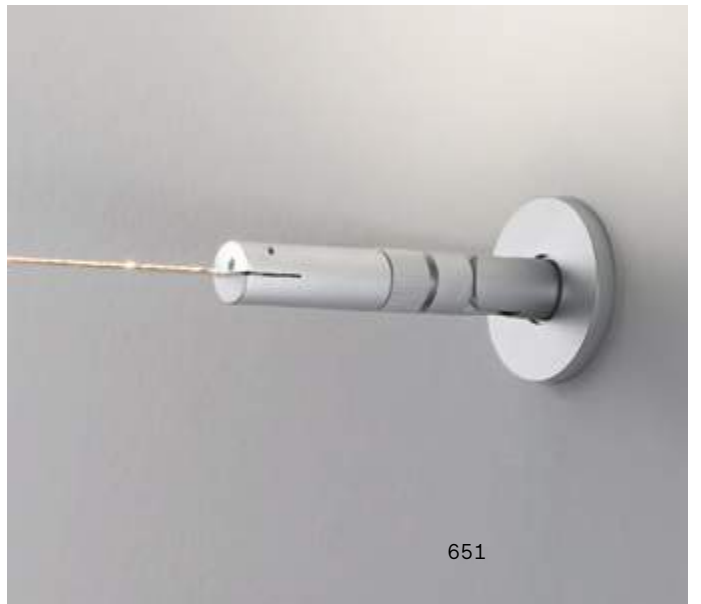

Tesi 20mm new

STRIP LED SUPPORT

Length	Width	Finish	Code	€
5000 mm	20 mm	Steel	258300	150
		White	302256	150
		Black	302263	150

Length	Width	Finish	Code	€
10000 mm	20 mm	Steel	302270	175
		White	302287	175
		Black	302294	175

RECOMMENDED STRIP LED AND DRIVER

SMD 2835 120 LED/m - 50.000h

Power	IP	Lumen	CCT	Measure	Code	€
5 W/m	IP20	470 lm/m	2700 K	8x5000mm	346328	50 new
		490 lm/m	3000 K	8x5000mm	346335	50 new
		510 lm/m	4000 K	8x5000mm	346359	50 new
	IP65	460 lm/m	3000 K	8x5000mm	346342	60 new
		500 lm/m	4000 K	8x5000mm	346366	60 new
		910 lm/m	2700 K	8x5000mm	346373	50 new
10 W/m	IP20	940 lm/m	3000 K	8x5000mm	346380	50 new
		970 lm/m	4000 K	8x5000mm	346403	50 new
		960 lm/m	3000 K	8x5000mm	346397	60 new
	IP65	1040 lm/m	4000 K	8x5000mm	346410	60 new
		1400 lm/m	2700 K	10x5000mm	272498	55
		1450 lm/m	3000 K	10x5000mm	272481	55
15 W/m	IP20	1600 lm/m	4000 K	10x5000mm	272474	55
		1400 lm/m	3000 K	10x5000mm	272504	75
		1480 lm/m	4000 K	10x5000mm	287959	75

DRIVER ON/OFF

Light beam: **INDIRECT**

Power	Output	Class	Measure(LxHxW)	Driver box	Code	€
30 W	24 Vdc	□	140 x 28 x 45 mm	255 x 55 x 75 mm	124070	17
60 W	24 Vdc	□	186 x 33 x 50 mm	255 x 55 x 75 mm	124087	25
150 W	24 Vdc	⊕	268 x 31 x 45 mm	330 x 60 x 80 mm	124117	45