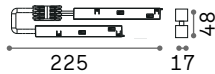

BI-EMISSION UP/DOWN ELECTRICAL CONNECTOR Required - 1 Kit x linear connection

Weight	Volume	Control	Finish	Code	€
0,100 Kg	0,0016 m³	On-Off	Black	322810	70 new
		1-10V / DALI	Black	342757	80 new