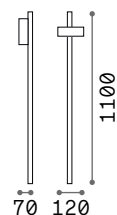

Hub

Powder coated aluminum base, pole and body. Orientable diffuser with clear tempered glass screen. Supplied with picket for installation on the ground. Available finish: anthracite.

LED LED source 3000 K, 30.000 h life.

0,850 Kg / 0,0057 m³
LED 4,5W / 390 lm

€ 132

251257 ■ Anthracit.