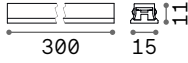

Stick Accent

0,070 Kg/0,0001 m³

LED SMD BRIDGELUX

Power	Beam	Lumen	CCT	Finish		Code	€
6 W	40°	600 lm	2700 K	Black	■	344980	30 <i>new</i>
		630 lm	3000 K	Black	■	329468	30