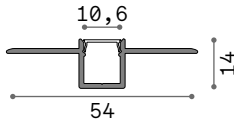

10,6 x 14 mm Not compatible with strip LED IP65

Length	Weight	Volume	Finish	Code	€
2000 mm	0,60 Kg	0,0031 m³	White	346274	45 new
3000 mm	0,89 Kg	0,0068 m³	White	346281	65 new

STRIP LED AND DRIVER Recommended Strip LED max 8 W/m