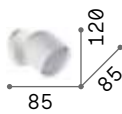

■ IP20 INCLUSA

0,450 Kg / 0,0015 m³

GX53 max 1 x 15W

€ 36

314105 ■ White

314099 ■ Black

314129 ■ Brass