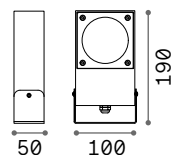

IP65

1,070 Kg / 0,0021 m³
GX53 max 1x9W

€ 110

345628 White new
345642 Grey new
318233 Anthracite new
345659 Black new
345635 Coffee new

4000 K
1000 lm
154008 € 5,00