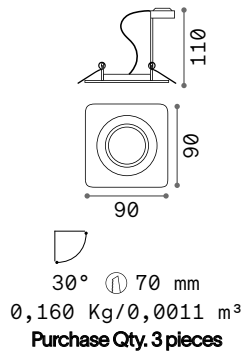

Lounge

IP20 ZINC

GU10 Not included - Recommended bulb 108292

Power	Finish		Code	€
max 50W	White		138978	17

Funky

IP20 IRON