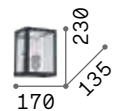

■ IP20

1,590 Kg / 0,0136 m³
E27 max 1x 42W

€ 95

092836 ■ Black

2200 K
440 lm

151694 € 4,00

P. 101