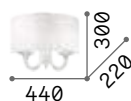

■ IP20

2,470 Kg / 0,0517 m³

E14 max 2x40W

€ 210

035864 White

3000 K
420 Lm

101217

€ 2,00

[P. 199](#)