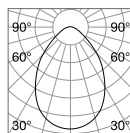

① 200 mm

0,650 Kg/0,0053 m³

LED SMD Driver ON/OFF included

Power	Beam	Lumen	CCT	Finish	Code	€
30W	77°	4000 lm	3000 K	White	248783	90
		4150 lm	4000 K	White	248790	90

Light beam: WIDE

m	lx	øm
1	625	1,43
2	156	2,86
3	69	4,30
4	39	5,73
5	25	7,16