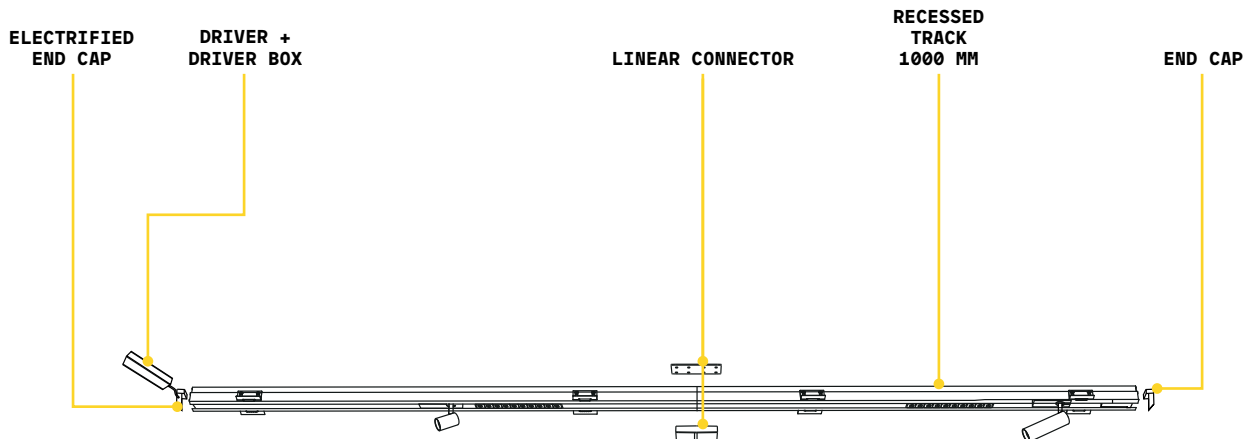

Arca - Recessed

TRACK Kit for profile installation and closing cups included
Maximum length per power source: 25 meters

Length	Weight	Volume	Finish	Code	€
1000 mm	2,90 Kg	0,0269 m³	Black	222769	187
3000 mm	8,70 Kg	0,0496 m³	Black	222882	490

LINEAR CONNECTOR

ELECTRIFIED END CAP

Required	Cables Length	Measure (L x H x W)	Code	€
Yes - 1 Kit x connection		100 x 18 x 38 mm	254944	25
Yes - 1 Kit x power source max 210 W	380 mm	86 x 80 x 42 mm	223124	24