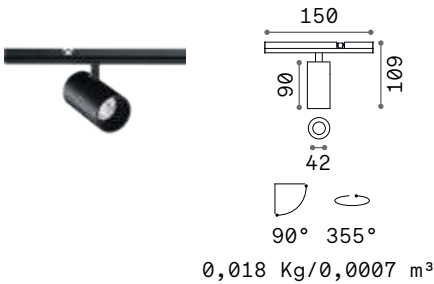

LED SMD BRIDGELUX

Power	Beam	Lumen	CCT	Finish	Code	€
7W	36°	570 lm	2700 K	Black	345062	90 new
		600 lm	3000 K	Black	343501	90 new