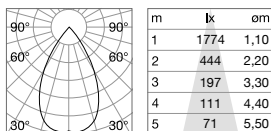

SINGLE CONNECTION

Required	Driver	Finish	Code	€
No	On/Off	White	170145	23
No		Black	170152	23

Light beam: from SPOT to WIDE