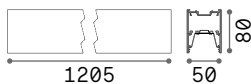

Fluo Bi-Emission*

LED SMD SAMSUNG

Up-light included - Driver TRIDONIC ON/OFF included

2,890 Kg/0,0183 m³
Cable length 2150 mm

Power	Beam	Lumen	CCT	Finish	Code	€
27 W	105°	3300 lm	3000 K	White	192666	425
				Black	192710	425
		3550 lm	4000 K	White	192741	425
				Black	192758	425

UP-LIGHT INFO

Power	Beam	Lumen	CCT
13 W	105°	1800 lm	3000 K
		1900 lm	4000 K

KIT DIMMABLE DRIVER*

	Code	€
1-10V	270692	230
DALI/Push	270876	260