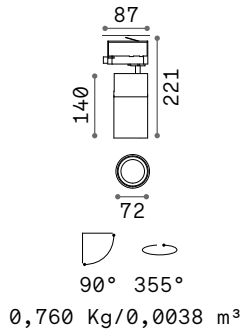

Quick 21W

3-PHASE LED COB CITIZEN

CRI ≥ 80

Power	Beam	Lumen	CCT	Finish	Code	€
21W	30°	2450 lm	3000 K	White	247946	155
				Black	247939	155
		2700 lm	4000 K	White	247960	155
				Black	247953	155

CRI ≥ 90

Power	Beam	Lumen	CCT	Finish	Code	€
21W	30°	2000 lm	3000 K	White	247977	155
				Black	225364	155
		2150 lm	4000 K	White	247991	155
				Black	247984	155

FILTER HONEYCOMB

LENS*

SINGLE CONNECTION

Required	Beam	Finish	Code	€
No		Black	222608	9
No	15°	Clear	222592	9
No	45°	Clear	253558	9
No		White	170145	23
No		Black	170152	23

Light beam: ACCENT

m	lx	Øm
1	6576	0,57
2	1644	1,14
3	731	1,71
4	411	2,28
5	263	2,85

CRI ≥ 80 21W 30° 2450lm 3000K

* The optional lens must be ordered in concomitance with the product and will be mounted inside the product as replacement for the default one.