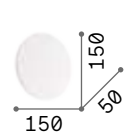

■ ■ □ IP20

0,390 Kg / 0,0018 m³
LED 9,5W / 730 lm

€ 88

195704 White
195742 Black