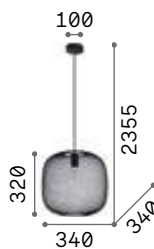

0,950 Kg / 0,0518 m³
E27 max 1x 42W

€ 70

328133 White
328126 Black
317281 Gold

3000 K
900 lm
123899 € 3,50