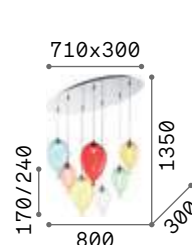

IP20

5,000 Kg / 0,1283 m³
G9 max 7 x 28W

€ 493

100937 Color

3000 K
510 lm

305486 € 6,00