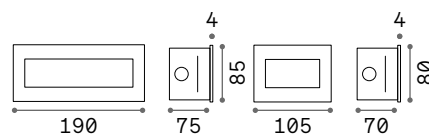

IP65

1,090 Kg / 0,0023 m³
LED 8W / 920 lm

€ 144

255804 White

IP65

0,540 Kg / 0,0011 m³
LED 5W / 420 lm

€ 95

255781 White