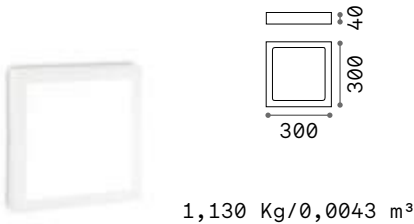

LED SMD Driver ON/OFF included

Power	Beam	Lumen	CCT	Finish	Code	€
22 W	110°	2250 lm	2700 K	White	342610	50 new
		2400 lm	3000 K	White	138657	50
		2550 lm	4000 K	White	321707	50