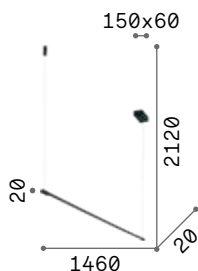

Yoko

Matt varnished ceiling rose, frame and support for the metal cable. Opal polycarbonate diffuse. Clear PVC electrical cable. Colors: white or black.

LED LED source 3000 K, 30.000 h life.

IP20

0,700 Kg / 0,0383 m³
LED 17W / 1700 lm

€ 130

258898 White
258928 Black

P. 457 P. 503