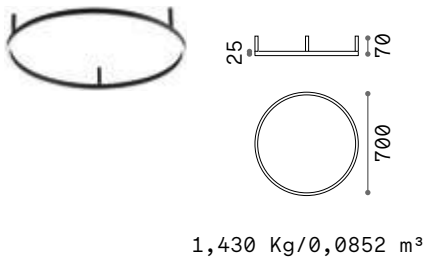

LED SMD Driver included

Measure	Power	Driver	Lumen	CCT	Finish	Code	€
ø 700	37 W	On-Off	3800 lm	2700 K	White	341934	260 new
					Black	341927	260 new
			4250 lm	3000 K	White	265995	260
					Black	266008	260
			4350 lm	4000 K	White	341958	260 new
					Black	341941	260 new