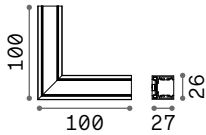

CONNECTOR HORIZONTAL LOW Optional

Weight	Volume	Control	Finish	Code	€	
0,21 Kg	0,0009 m ³	On-Off	White	282848	95	
			Black	257990	95	
			1-10V / DALI	White	286266	100
			Black	286259	100	

LINEAR CONNECTOR Required - 1 Kit x linear connection