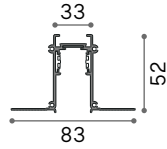

Ego - Recessed Easy

TRACK No mounting kit required, direct ceiling installation
Maximum length per power source: 25 meters

Length	Weight	Volume	Finish	Code	€
1000 mm	1,16 Kg	0,0058 m³	White	320489	65
			Black	320472	65
2000 mm	2,40 Kg	0,0122 m³	White	320502	130
			Black	320496	130

CONNECTOR HORIZONTAL Optional