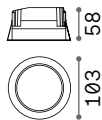

Basic Accent

LED COB PHILIPS Driver PHILIPS ON/OFF included

Power	Beam	Lumen	CCT	Finish	Code	€
10,5 W	45°	950 lm	3000 K	White	193458	68

① 90 mm
0,400 Kg/0,0017 m³