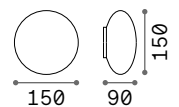

0,480 Kg / 0,0031 m³
G9 max 2x15W

€ 72

158907 White

4000 K
530 lm

307879 € 6,00

P. 812