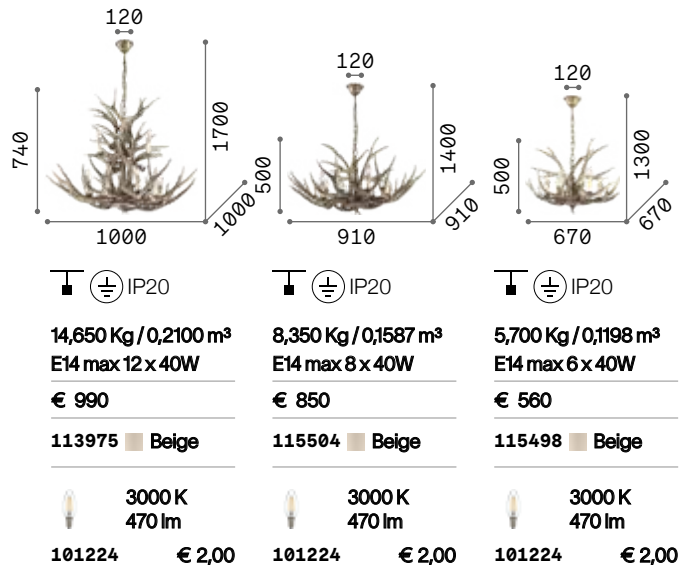

P. 444

P. 484