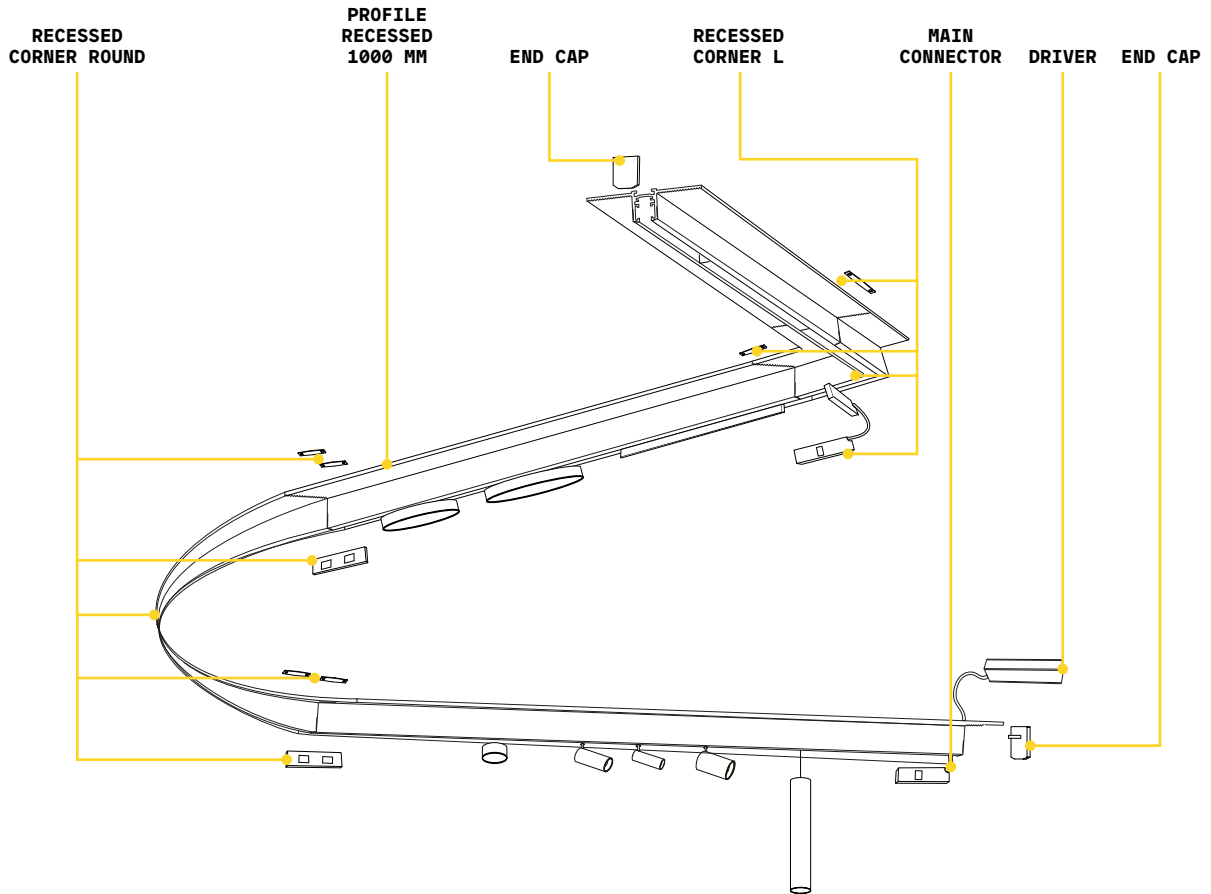

END CAP (2pcs. incl.)

Required	Measure (LxHxW)	Finish	Code	€
Yes	10x7x15 mm	Black	332635	3

Deva - Assembly plans

Deva - Recessed Easy

PROFILE No mounting kit required, direct ceiling installation
RECESSED EASY Maximum length per power source: 10 meters