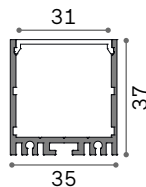

31 x 37 mm Mounting kit included

Length	Weight	Volume	Finish	Code	€
2000 mm	1,40 Kg	0,0032 m³	White	270524	75
	1,40 Kg	0,0032 m³	Black	270517	75
3000 mm	2,10 Kg	0,0048 m³	White	270548	105
	2,10 Kg	0,0048 m³	Black	270531	105