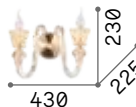

IP20

2,080 Kg / 0,0431 m³

E14 max 2 x 40W

€ 145

140599 Gold

3000 K
430 lm

101248

€ 2,00

P. 225