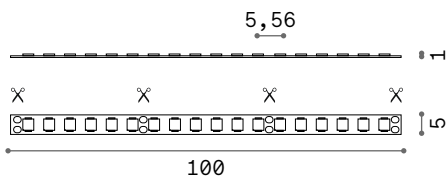

RECOMMENDED STRIP LED AND DRIVER

SMD 2835 180 LED/m - 50.000h

Power	IP	Lumen	CCT	Measure	Code	€
8 W/m	IP20	670 lm/m	2700 K	5x5000mm	345772	50 new
		700 lm/m	3000 K	5x5000mm	345789	50 new
		750 lm/m	4000 K	5x5000mm	345796	50 new

DRIVER ON/OFF

Light beam: **INDIRECT**

Power	Output	Class	Measure(LxHxW)	Driver box	Code	€
30 W	24 Vdc	□	140 x 28 x 45 mm	255 x 55 x 75 mm	124070	17
60 W	24 Vdc	□	186 x 33 x 50 mm	255 x 55 x 75 mm	124087	25
150 W	24 Vdc	⊕	268 x 31 x 45 mm	330 x 60 x 80 mm	124117	45