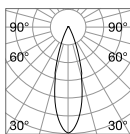

m	lx	øm
1	2091	0,58
2	523	1,16
3	232	1,74
4	131	2,32
5	70	2,90