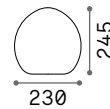

0,520 Kg / 0,0144 m³

€ 40

116716 White