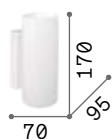

Paul

Metal base with matt varnish finish.
Blown acid-etched and overlay glass
diffuser. Available with white finish.

LED Bulbs LED G9 3W 3000 K included.
Cod. **209043**

0,560 Kg / 0,0064 m³
G9 max 2 x 40W

€ 65

060620 White

3000 K
510 lm

305486 € 6,00