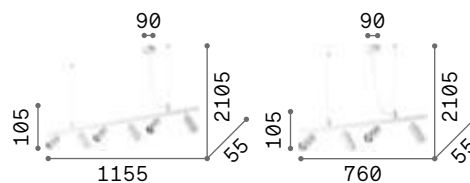

2,700 Kg / 0,0360 m³
GU10 max 6 x 28W

€ 350

231433 White
231396 Black
244648 Brass

3000 K
540 lm

123943 € 3,50

2,310 Kg / 0,0243 m³
GU10 max 4 x 28W

€ 275

231372 White
231341 Black
244624 Brass

3000 K
540 lm

123943 € 3,50