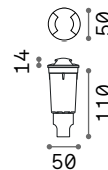

0,080 Kg / 0,0007 m³
G9 max 1x1,7W

€ 31

269702 ■ B 3000K
269719 ■ B 4000K