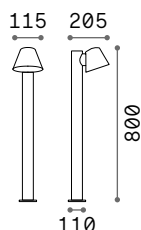

Gas

Powder coated die-cast aluminum body. Tempered and sandblasted clear glass diffuser. Available finishes: anthracite, white, coffee, grey or black.

1,790 Kg / 0,0216 m³
GU10 max 1x35W

€ 116

139470 ■ Anthracit.
322421 ■ Black
213101 ■ Coffee

253497

€ 3,00

P. 823