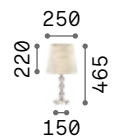

IP20

1,360 Kg / 0,0460 m³
E27 max 1x 60W

€ 140

077741 Gold

3000 K
910 lm

119571

€ 3,50