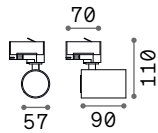

Byte

0,200 Kg/0,0013 m³

GU10 Bulbs LED GU10 7W 3000 K included. Code 123943

Power	Track	Finish		Code	€
max 28W	3-Phase	White		274508	36
		Black		274515	36
	1-Phase	Black		337524	36 <i>new</i>

SINGLE CONNECTION

Required	Driver	Finish		Code	€
No	On/Off	White		170145	23
		Black		170152	23