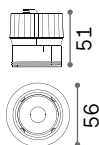

Dynamic - Source

0,180 Kg/0,0030 m³

LED COB CITIZEN Required - Driver TRIDONIC ON/OFF included

Power	Beam	Lumen	CCT	Finish	Code	€
9W	35°	930 lm	2700 K	Black	252971	45
		950 lm	3000 K	Black	252988	45
		1000 lm	4000 K	Black	252995	45

DIMMABLE DRIVER* Optional

	Power	Output	Measure (LxHxW)	Code	€
1-10V	12 W	200 mA	125 x 27 x 45 mm	253008	50
DALI/Push	9 W	200 mA	135 x 20 x 30 mm	253015	120