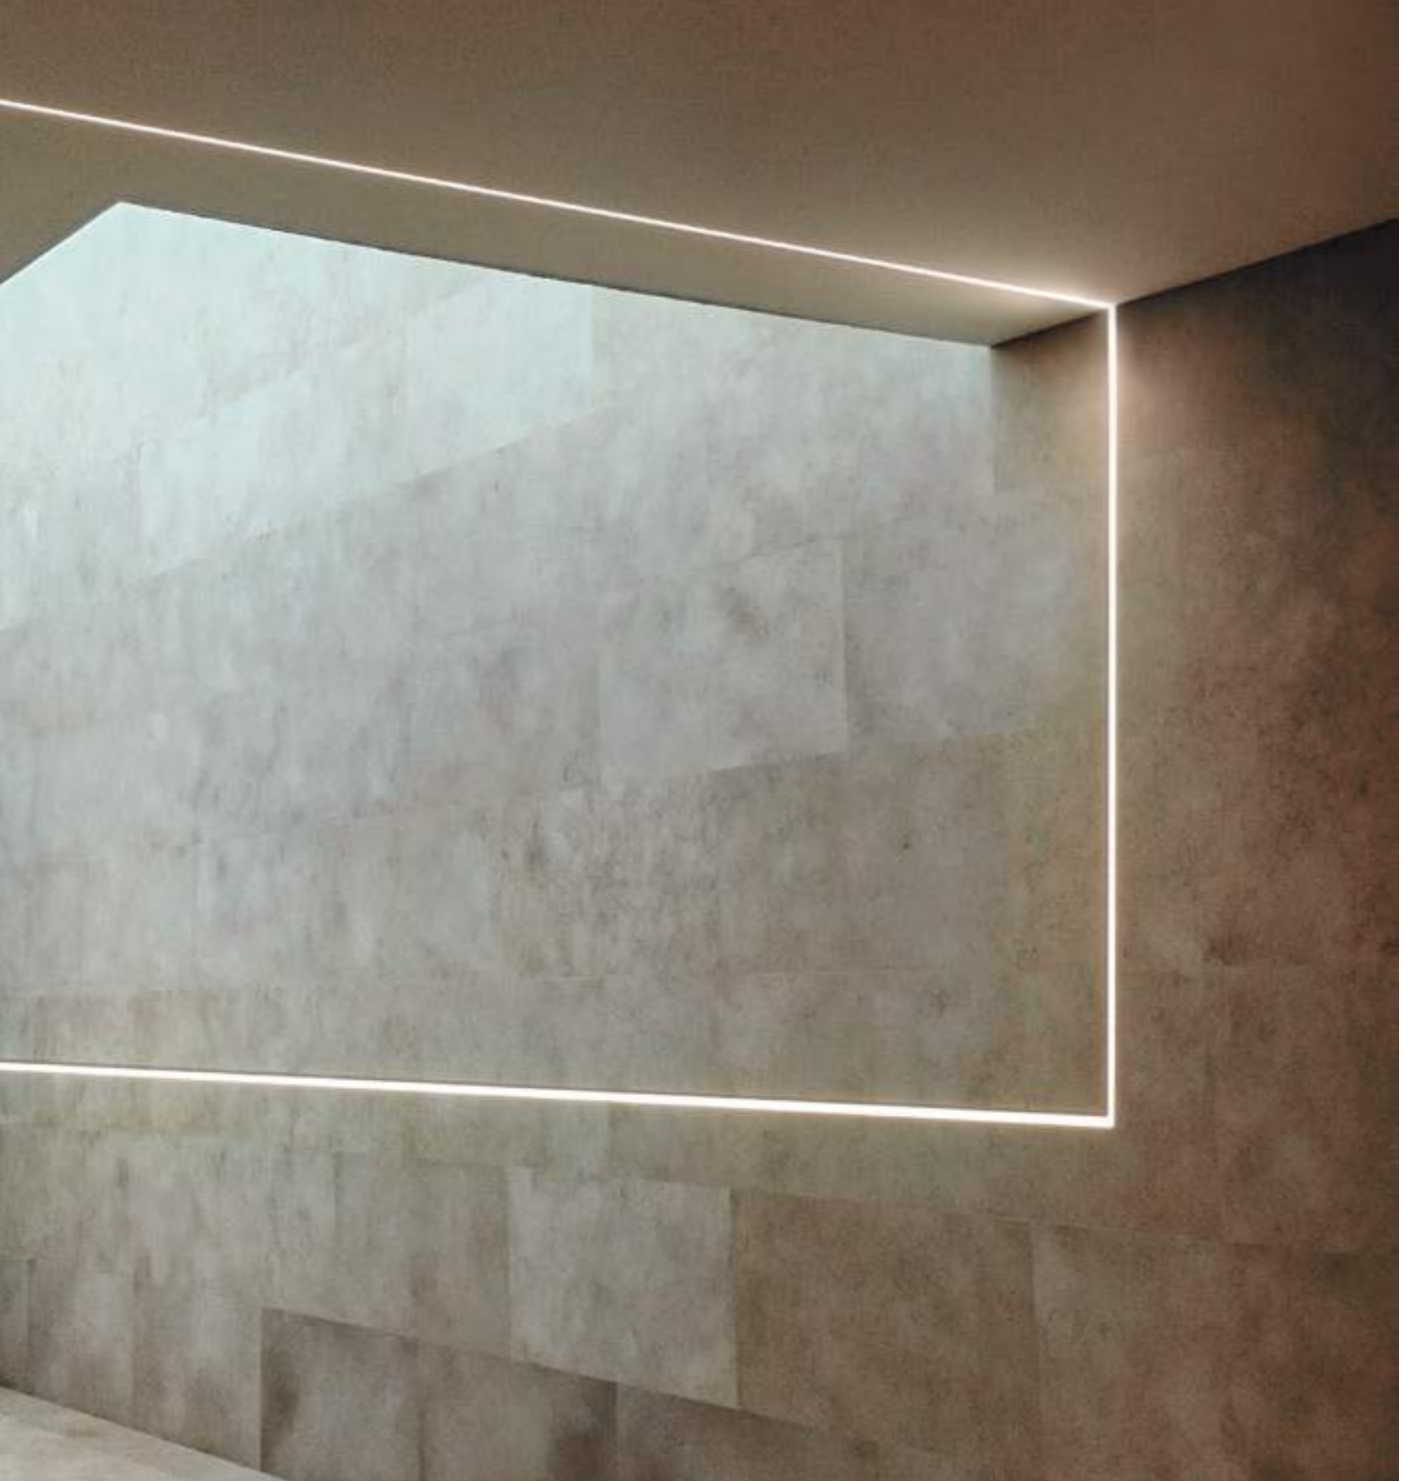

Mounting kit PROFILE 12 mm.