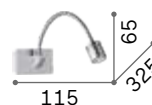

IP20

0,500 Kg / 0,0031 m³
LED 3,5W / 190 lm

€ 88

031460 Chrome
031477 Nickel
121352 Ant. Brass