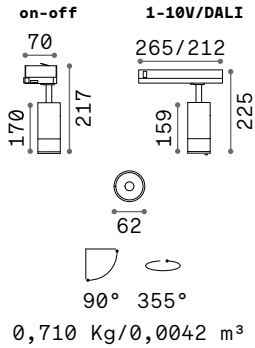

Eos 15W

3-PHASE LED COB BRIDGELUX Driver included

Power	Beam	Driver	Lumen	CCT	Finish	Code	€	
15W	20-55°	On-Off	1400 lm	2700 K	White	340807	73 <i>new</i>	
					Black	340791	73 <i>new</i>	
			1450 lm	3000 K	White	286594	73	
					Black	276182	73	
			1650 lm	4000 K	White	322094	73	
					Black	322087	73	
		1-10V	1450 lm	3000 K	White	302959	116	
					Black	302942	116	
			DALI	1450 lm	3000 K	White	302997	135
						Black	302980	135

1-PHASE LED COB BRIDGELUX Driver included

Power	Beam	Driver	Lumen	CCT	Finish	Code	€
15W	20-55°	On-Off	1450 lm	3000 K	Black	337579	65 <i>new</i>

SINGLE CONNECTION

Required	Driver	Finish	Code	€
No	On/Off	White	170145	23
No		Black	170152	23

Light beam: from SPOT to WIDE