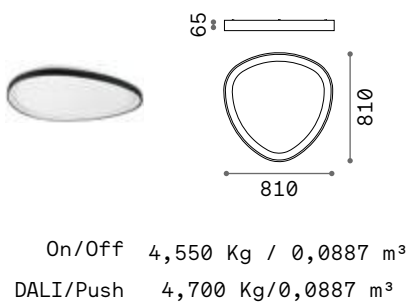

LED SMD Driver included

Measure	Power	Driver	Lumen	CCT	Finish	Code	€		
810 x 810	42 W	On-Off	4150 lm	2700 K	White	341491	390 new		
					Black	341507	390 new		
					Brass	341514	390 new		
			4450 lm	3000 K	White	328072	390		
					Black	328089	390		
					Brass	328096	390		
			42 W	DALI/Push	4150 lm	3000 K	White	328973	480
							Black	328980	480
							Brass	329260	480