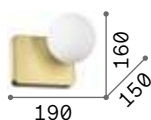

Penta

Metal frame. White acid-etched blown glass diffusers with screw fastening. Finishes: brushed gold.

LED Bulbs LED G9 3W 3000 K included.
Cod. **209043**

0,600 Kg / 0,0060 m³

G9 max 1x 4W

€ 60

314334 **Gold**

3000 K
510 lm

305486 € 6,00 **P. 340**