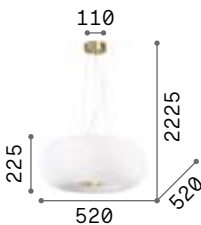

Arizona

Metal frame with satin brass finish. White acid-etched blown glass diffuser with embossed decorative stripes.

LED Bulbs LED GX53 9W 3000 K included.
Cod. 123936

IP20

IP20

6,190 Kg / 0,1288 m³
GX53 max 5 x 9W

3,260 Kg / 0,0740 m³
GX53 max 3 x 9W

€ 520

€ 395

214481 White

214474 White

3000 K
910 lm

3000 K
910 lm

123936 € 5,00

123936 € 5,00

P. 278