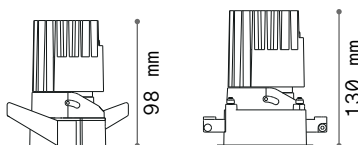

Zeus - Source

0,300 Kg/0,0014 m³

LED COB CITIZEN Required - Driver ON/OFF included

Power	Beam	Lumen	CCT	Finish	Code	€
13W	40°	980 lm	2700 K	Grey	324807	65
		1020 lm	3000 K	Grey	324814	65
		1050 lm	4000 K	Grey	324821	65

DIMMABLE DRIVER* Optional

	Power	Output	Measure (LxHxW)	Code	€
1-10V	21W	350 mA	122x25x40 mm	324906	25
DALI/Push	20W	350 mA	120x29x51 mm	324913	70

0,590 Kg/0,0029 m³

LED COB CITIZEN Required - Driver ON/OFF included

Power	Beam	Lumen	CCT	Finish	Code	€
21W	40°	1900 lm	2700 K	Grey	324838	105
		2000 lm	3000 K	Grey	324845	105
		2200 lm	4000 K	Grey	324852	105

DIMMABLE DRIVER* Optional

	Power	Output	Measure (LxHxW)	Code	€
1-10V/Push	20W	500 mA	110x22x52 mm	324920	60
DALI/Push	20W	500 mA	120x29x51 mm	324937	70

Light beam: ACCENT

m	lx	øm
1	1714	0,76
2	429	1,50
3	190	2,30
4	107	3,10
5	69	3,80

CRI≥90 13W 40° 1020lm 3000K

m	lx	øm
1	3174	0,81
2	794	1,60
3	353	2,40
4	198	3,20
5	127	4,00

CRI≥90 21W 40° 2000lm 3000K

* The dimmable power supplies must be ordered in concomitance with the product and will be included inside the fittings by replacing the on-off power supply. ** Lens 40° included.