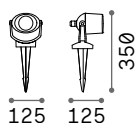

Elio

High performance resin body and diffuser: resistant to corrosion caused by both atmospheric agents and chemical fertilizers, colors stabilized during UV rays treatment, thermal shock resistance from -60° to +90°C. Adjustable diffuser.

LED Bulbs LED GU10 3,5W included.
Settable CCT: 2700 K, 4000 K.