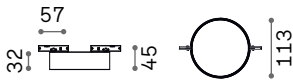

0,330 Kg/0,0020 m³

LED SMD

Power	Beam	Control	Lumen	CCT	Finish	Code	€
10 W	98°	On-Off	1100 lm	3000 K	White	332888	45 new
					Black	332864	45 new