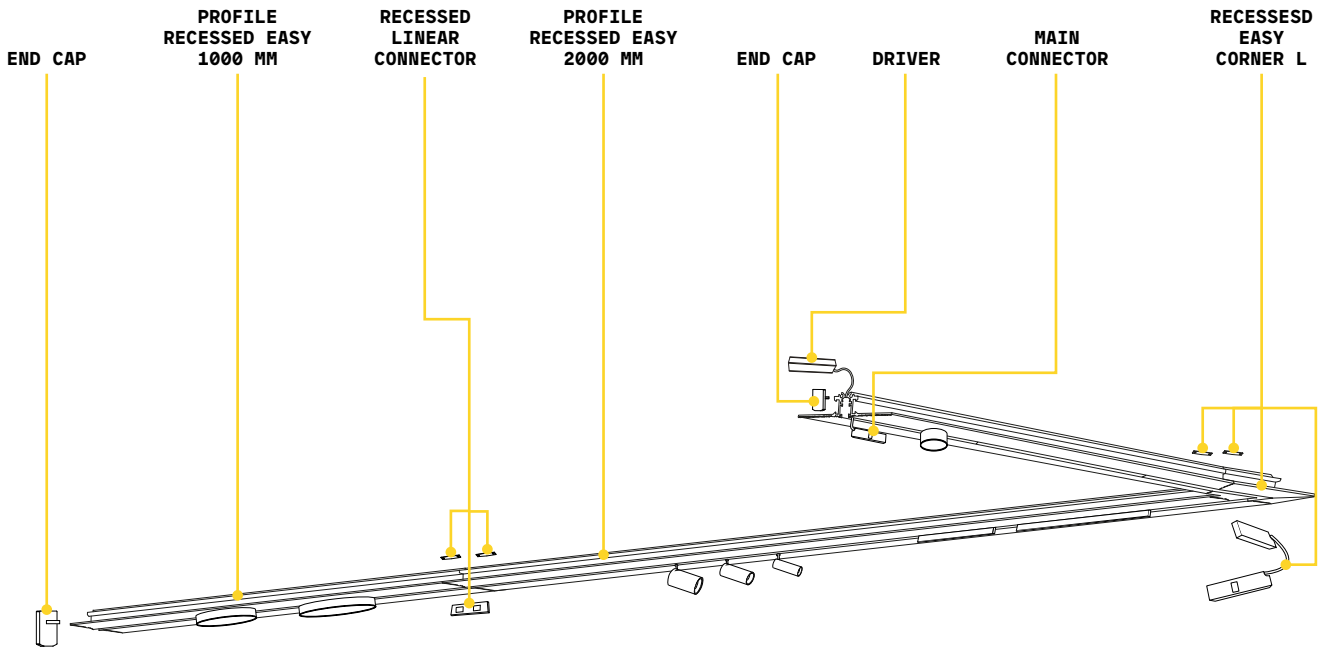

END CAP (2pcs. incl.)

Required	Measure (LxHxW)	Finish	Code	€
Yes	10x7x15 mm	Black	332635	3 <small>new</small>

Deva - Assembly plans

Ego ^{new}

Linear system composed of an extruded aluminum profile and magnetically fastened lighting elements with mechanical safety lock. The system is available in matt black RAL 9005, matt white RAL 9016 or anodized satin brass, in the ceiling or suspension installation mode (LOW and HIGH), recessed without edge that disappears into the plasterboard (RECESSED), rapid recessed into the plasterboard (RECESSED EASY) or recessed with edges for plasterboard or paneled false ceilings (RECESSED TRIM). Reduced section of the profile 26 mm, 27 mm or 52 mm wide, available in two lengths 1000 mm and 2000 mm. Possibility of composition with different light modules depending on the desired arrangement, modifiable if necessary: the TRACK SINGLE, DOUBLE and FLAT SINGLE modules for spot lighting, the TRACK ZOOM module for targeted lighting with adjustment of the beam opening without tools, the ACCENT module with glare control (UGR < 19), the PENDANT TUBE modules for localized lighting and WIDE or PENDANT BALL modules for diffused and uniform lighting. Integrated LED technology with color temperature of 2700K, 3000K or 4000K; color rendering index CRI ≥ 90, initial binning ≤ 3Step MacAdam; IP20 protection, insulation class III, 48 Vdc power supply, LED useful life 50,000 h L70B50; system also available in dimmable 1-10V or DALI-2 version. Ideal for lighting small and large environments where ample flexibility and high quality lighting is required, for example MUSEUM, COMMERCIAL, RESIDENTIAL and RETAIL spaces.