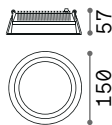

① 145 mm

0,360 Kg/0,0037 m³

LED SMD Driver ON/OFF included

Power	Beam	Lumen	CCT	Finish	Code	€
20W	77°	2650 lm	3000 K	White	249032	70
		2850 lm	4000 K	White	249049	70