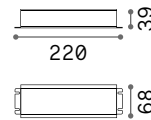

LED LED source 4000 K, 50.000 h life.

IP68 Protection degree IP68.

S316 Item made of stainless steel 316.

IP68

IP68

0,280 Kg / 0,0008 m³
LED 2W / 200 lm

0,330 Kg / 0,0008 m³
LED 2W / 200 lm

Driver
Not included
Required

Driver
Not included
Required

€ 100

€ 130 / 150

€ 75 / 80

€ 190 / 210

212623 ■ Steel
212647 ■ Steel

15° 222820 ■ Steel
40° 222837 ■ Steel

226187 20W
226194 40W

226200 100W
226217 185W