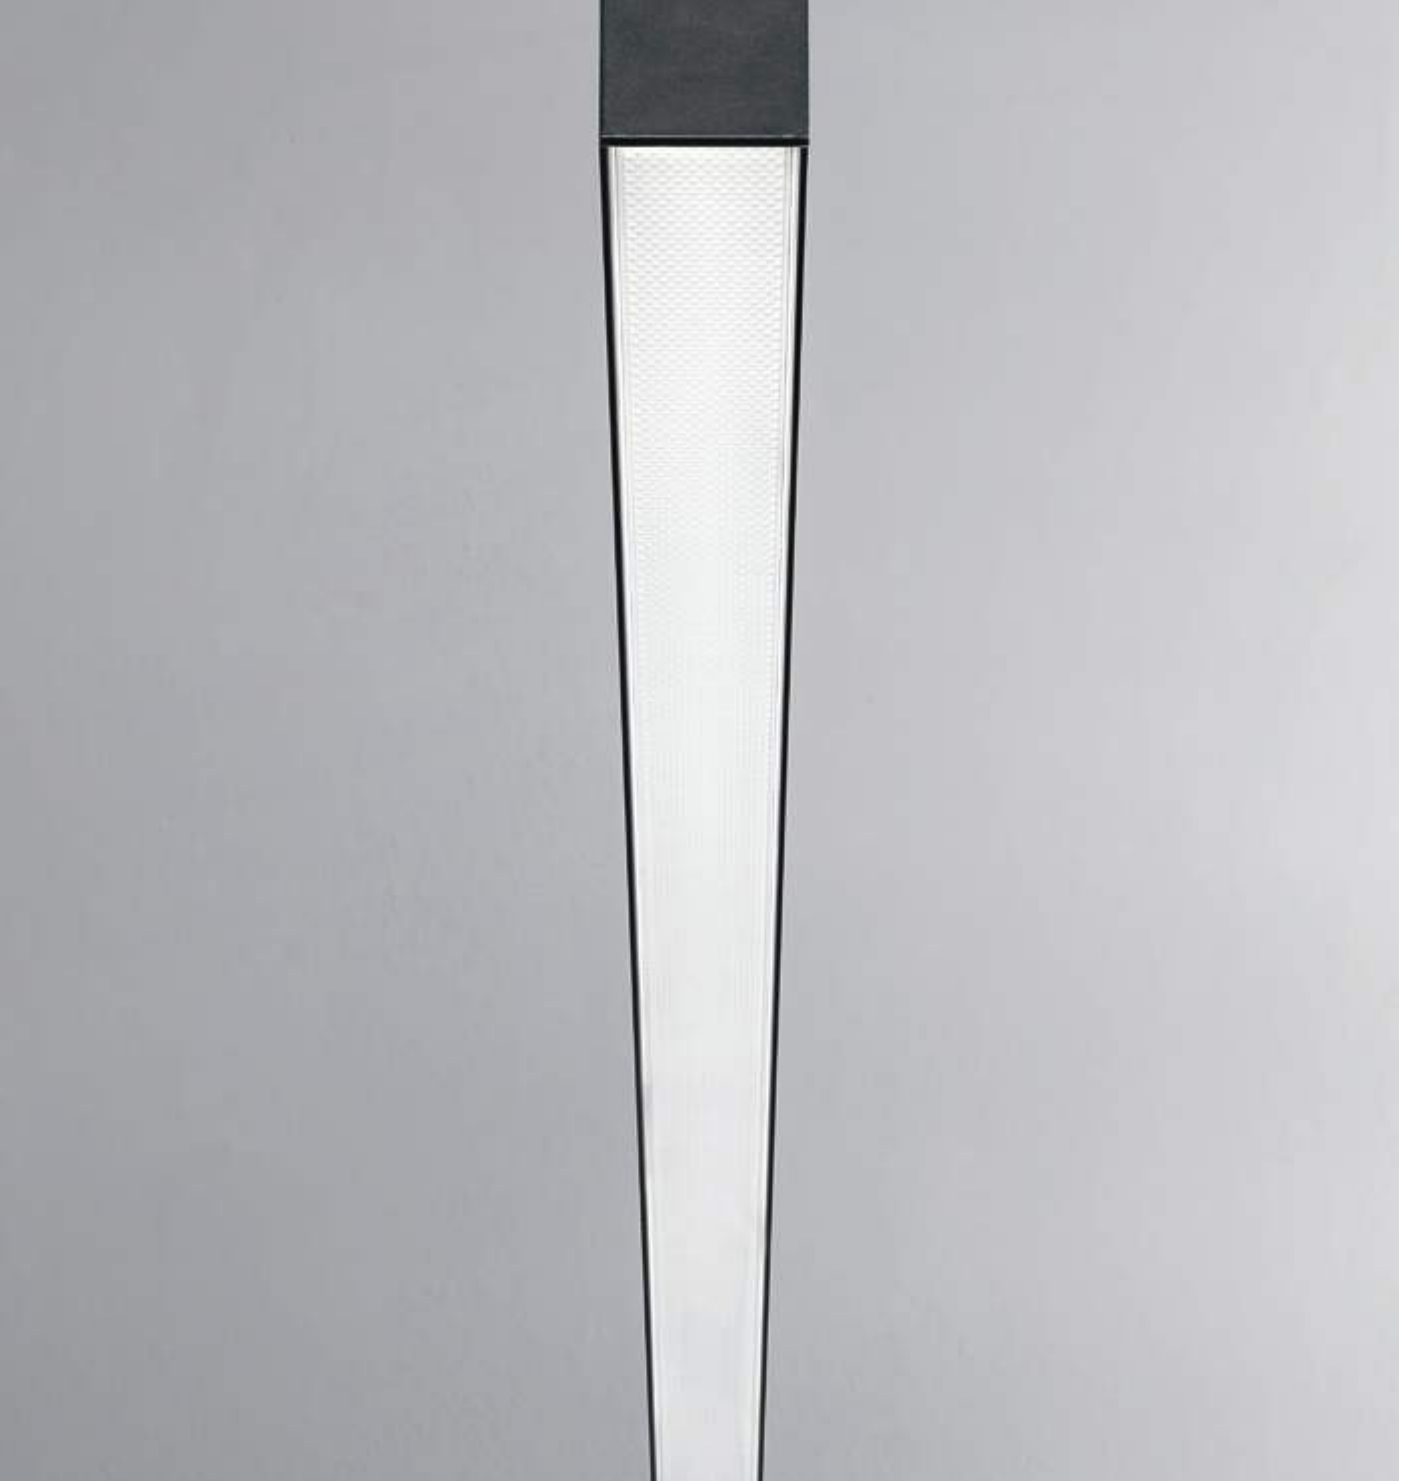

Display UGR

0,400 Kg/0,0064 m³

3-PHASE LED SMD SAMSUNG Driver ON/OFF included - UGR <22

Power	Beam	Lumen	CCT	Finish	Code	€
14 W	70°	1750 lm	3000 K	White	283685	212
				Black	283692	212
		1800 lm	4000 K	White	283708	212
				Black	283715	212

1,120 Kg/0,0112 m³

3-PHASE LED SMD SAMSUNG Driver ON/OFF included - UGR <22

Power	Beam	Lumen	CCT	Finish	Code	€
25 W	70°	3550 lm	3000 K	White	283647	335
				Black	283630	335
		3650 lm	4000 K	White	276281	335
				Black	283258	335

1,570 Kg/0,0173 m³

3-PHASE LED SMD SAMSUNG Driver ON/OFF included - UGR <22

Power	Beam	Lumen	CCT	Finish	Code	€
40 W	70°	5350 lm	3000 K	White	283654	470
				Black	283067	470
		5500 lm	4000 K	White	283661	470
				Black	283678	470

Light beam: WIDE

m	lx	øm
1	854	1,40
2	213	2,80
3	95	4,20
4	53	5,70
5	34	7,10

CRI≥90 14W 70° 1750lm 3000K

m	lx	øm
1	1636	1,40
2	409	2,80
3	182	4,20
4	102	5,70
5	65	7,10

CRI≥90 25W 70° 3550lm 3000K

m	lx	øm
1	2419	1,40
2	605	2,80
3	269	4,20
4	151	5,70
5	97	7,10

CRI≥90 40W 70° 5350lm 3000K

Display UGR 535 mm