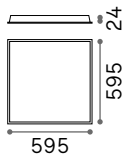

Led Panel

Source	LED SMD	UGR	<19
Power	40W	LED life	25.000 h
Driver included	On/Off	Insulation class	II
Drivers available	1-10V / DALI / Push	IP	20
CCT	3000 K / 4000 K	Material	Aluminum
CRI	≥80 / ≥90	Warranty	5 years

2,200 Kg/0,0144 m³
Purchase Qty. 2 pieces

LED SMD Driver ON/OFF included

CRI ≥80

Power	Beam	Lumen	CCT	Finish	Code	€
40 W	81°	5500 lm	3000 K	White	249711	35
		6150 lm	4000 K	White	249728	35

CRI ≥90

Power	Beam	Lumen	CCT	Finish	Code	€
40 W	81°	5100 lm	3000 K	White	246390	35
		5450 lm	4000 K	White	244181	35

DIMMABLE DRIVER* Optional

	Power	Output	Measure (LxHxW)	Code	€
1-10V	42 W	1000 mA	125 x 26 x 83 mm	247854	29
DALI/Push	45 W	1000 mA	106 x 28 x 69 mm	247847	72