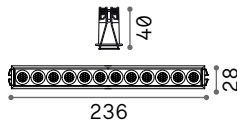

231 x 23 mm
0,300 Kg/0,0022 m³

LED SMD Driver ON/OFF included

Power	Beam	Lumen	CCT	Finish		Code	€
20 W	32°	1800 lm	2700 K	Black		341682	110 new
		2000 lm	3000 K	White		327518	110
				Black		305837	110
		2400 lm	4000 K	White		341712	110 new
				Black		341705	110 new

Light beam: ACCENT