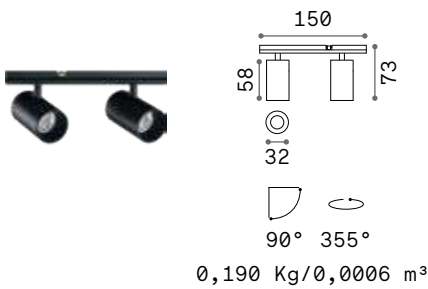

LED COB BRIDGELUX

Power	Beam	Lumen	CCT	Finish	Code	€
10W	30°	840 lm	2700 K	Black	345031	75 new
		870 lm	3000 K	Black	329536	75

m	lx	Øm
1	1028	0,62
2	257	1,20
3	114	1,90
4	64	2,50
5	41	3,10

m	lx	Øm
1	1645	0,62
2	411	1,20
3	183	1,90
4	103	2,50
5	66	3,10