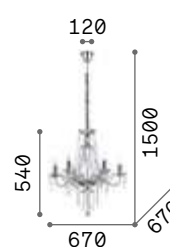

11,300 Kg / 0,1461 m³
E14 max 8 x 28W

€ 850

087764 ■ Gold

3000 K
430 lm

101248 € 2,00

P. 442

Amadeus

Metal chrome frame. Decorative elements made of blown glass and cut crystals. Velvet chain cover.