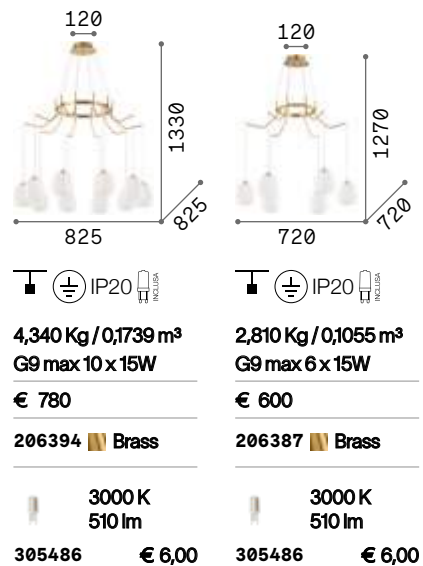

P. 374

Craft

Matt black varnished metal ceiling cap. Natural wood body. Satin opal color polycarbonate diffuser. Clear PVC cable.

LED LED source 3000 K, 20.000 h life.

 IP20

3,400 Kg / 0,0238 m³
LED 32W / 2700 lm

€ 360

284460  Wood

P. 374

P. 510

Karousel

Metal frame with satin brass finish.
White overlay acid-etched blown glass diffuser.

LED Bulbs LED G9 3W 3000 K included.
Cod. **209043**

Rhapsody