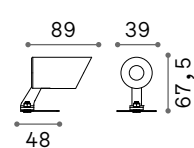

■ IP65

0,520 Kg / 0,0014 m³
LED 3W / 300 lm

€ 65

new 331355 ■ Black new