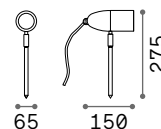

Inside

Powder coated cast aluminum frame with anthracite, coffee or grey finish. Adjustable body. Clear Pyrex glass diffuser. Provided with peg to plant in the ground.

115412

115429

247045

IP54

0,370 Kg / 0,0015 m³
G9 max 1x 15W

€ 36

115412 ■ Anthracit.

115429 ■ Black

247045 ■ Coffee

4000 K
530 lm

307879

€ 6,00