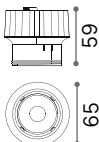

0,150 Kg/0,0030 m³

LED COB CITIZEN Required - Driver TRIDONIC ON/OFF included

Power	Beam	Lumen	CCT	Finish	Code	€
10W	35°	1030 lm	2700 K	Black	208541	65
		1050 lm	3000 K	Black	208558	65
		1100 lm	4000 K	Black	208565	65

DIMMABLE DRIVER* Optional

	Power	Output	Measure (LxHxW)	Code	€
1-10V	10 W	250 mA	135 x 20 x 30 mm	216317	30
DALI/Push	17 W	250 mA	130 x 30 x 43 mm	216027	110