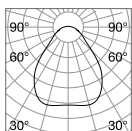

m	lx	øm
1	1470	1,79
2	367	3,59
3	163	5,38
4	92	7,18
5	59	8,97