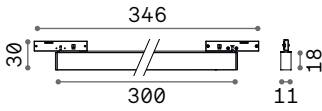

LED SMD

Power	Beam	Control	Lumen	CCT	Finish	Code	€
8 W	100°	On-Off	900 lm	3000 K	Black	332871	25 new

0,130 Kg/0,0005 m³