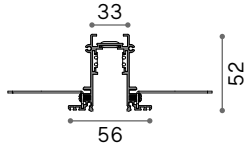

Ego - Recessed

TRACK Kit for assembly profile included
Maximum length per power source: 25 meters

Length	Weight	Volume	Finish	Code	€
1000 mm	1,52 Kg	0,0039 m³	White	282923	70
			Black	258171	70
2000 mm	2,94 Kg	0,0078 m³	White	282930	150
			Black	266183	150

CONNECTOR HORIZONTAL Optional