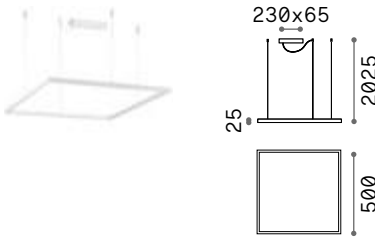

Oracle Slim Square

Suspended lamp consisting of a thin matt white or black painted aluminum frame and opal polycarbonate diffuser. Available in three different sizes. Integrated LEDs; available in 3000 K color temperatures and ON-OFF control; CRI ≥ 90; LED useful life 50.000 h; IP20 protection, insulation class II.

Source	LED SMD	LED life	50.000 h
Power	33W / 53W	Insulation class	II
Driver included	On/Off	IP	20
Drivers available	No	Material	Aluminum
Beam	115°		
CCT	3000 K		
CRI	≥90		

1,730 Kg/0,0422 m³

LED SMD Driver included - Cable length 2500 mm

Measure	Power	Driver	Lumen	CCT	Finish	Code	€
500x500	33 W	On-Off	3050 lm	3000 K	White	259154	205
					Black	259161	205