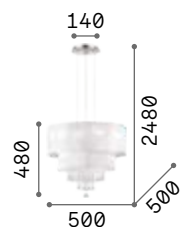

IP20

3,166 Kg / 0,0646 m³
E27 max 4 x 60W

€ 370

182179 White

3000 K
900 lm
123899 € 3,50

3000 K
900 lm
123899 € 3,50

3000 K
900 lm
123899 € 3,50

P. 440 P. 486 P. 534