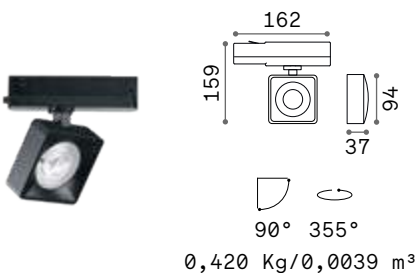

3-PHASE LED COB CREE Driver PHILIPS ON/OFF included

Power	Beam	Lumen	CCT	Finish	Code	€
22 W	36°	2000 lm	3000 K	White	296364	135
				Black	296357	135

Link 3-Phase - Page 708

Light beam: ACCENT

m	lx	Øm
1	3646	0,65
2	911	1,30
3	405	1,90
4	228	2,60
5	146	3,20

CRI≥95 22W 36° 1750lm 3000K