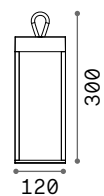

IP54

1,490 Kg / 0,0086 m³
LED 5W / 250 Lm

€ 115

323251 ■ White new
323237 ■ Black new
323244 ■ Coffee new