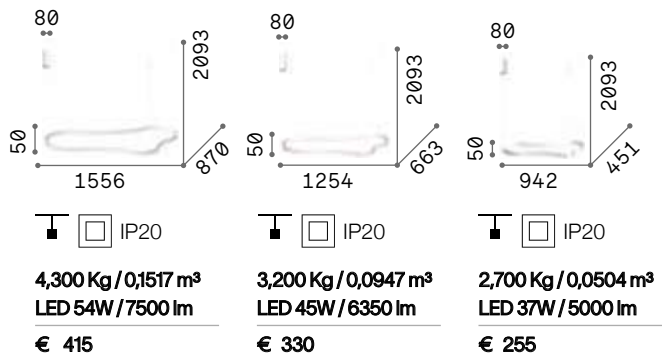

345291	White	new	345260	White	new	345239	White	new
345277	Black	new	345246	Black	new	345215	Black	new
345284	Gold	new	345253	Gold	new	345222	Gold	new