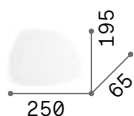

Peggy

Powder coated metal base and frame with white finish. Satin acrylic diffuser. Indirect light emission.

LED LED source 3000 K, 50.000 h life.

■ IP20

0,710 Kg / 0,0068 m³
LED 15W / 1500 Lm

€ 170

257242 White