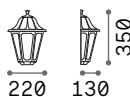

Cima

Totally die-cast aluminum frame.
Anthracite, coffee or black and gold finish.
Transparent acrylic diffuser.

■ IP43

1,840 Kg / 0,0504 m³
E27 max 1x52W

€ 61

246819 ■ Anthracit.
024134 ■ Black
246826 ■ Coffee

153964 € 3,50

P. 910

Dafne

High performance resin body:
resistant to corrosion, colours
stabilized during UV rays
treatment, thermal shock
resistance from -60° to +90°C.
Methacrylate non-yellowing
diffuser.

■ □ IP55

1,000 Kg / 0,0101 m³
E27 max 1x23W

€ 33

120423 White
101491 Black

153964 € 3,50

■ □ IP55

0,600 Kg / 0,0117 m³
E27 max 1x23W

€ 28

120430 White
101552 Black

153964 € 3,50

P. 911