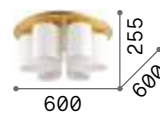

P. 465

P. 496

Daisy

Metal base with gold leaf finish.
White acid-etched blown glass
diffusers with stripes in relief.

■ □ IP20

12,000 Kg / 0,1711 m³
E27 max 6 x 52W

€ 440

247779 ■ Gold