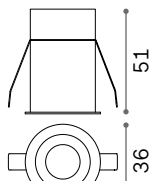

⌀ 35 mm
0,100 Kg/0,0003 m³

LED SMD Driver included (remote installation)*

Power	Beam	Lumen	CCT	Finish	Code	€
3W	23°	270 lm	3000 K	White	274782	41

* Measure L 38,3 x H 16,5 x W 19,3 mm

Light beam: SPOT