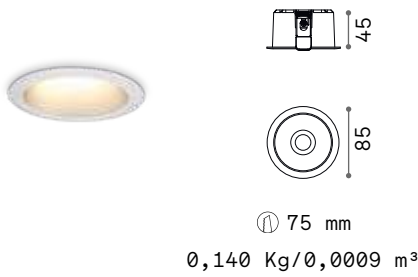

Tag new

Source	LED SMD	LED life	50.000 h
Power	7W	Insulation class	II
Driver included	On/Off	IP	20
Drivers available	No	Material	Aluminum
CCT	2700 K / 3000 K / 4000 K	Warranty	5 years
CRI	≥90		

LED SMD Driver ON/OFF included*

Power	Beam	Lumen	CCT	Finish	Code	€
7W	50°	810 lm	2700 K	White	344850	15 new
				Black	344843	15 new
		830 lm	3000 K	White	331263	15 new
				Black	331256	15 new
		840 lm	4000 K	White	344874	15 new
				Black	344867	15 new

Light beam: ACCENT

m	lx	øm
1	838	0,98
2	209	2,00
3	93	2,90
4	52	3,90
5	34	4,90

CRI≥90 7W 50° 830m 3000K