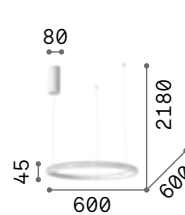

1,550 Kg / 0,0417 m³
LED 37W / 4900 lm

€ 170

325828 White ^{new}