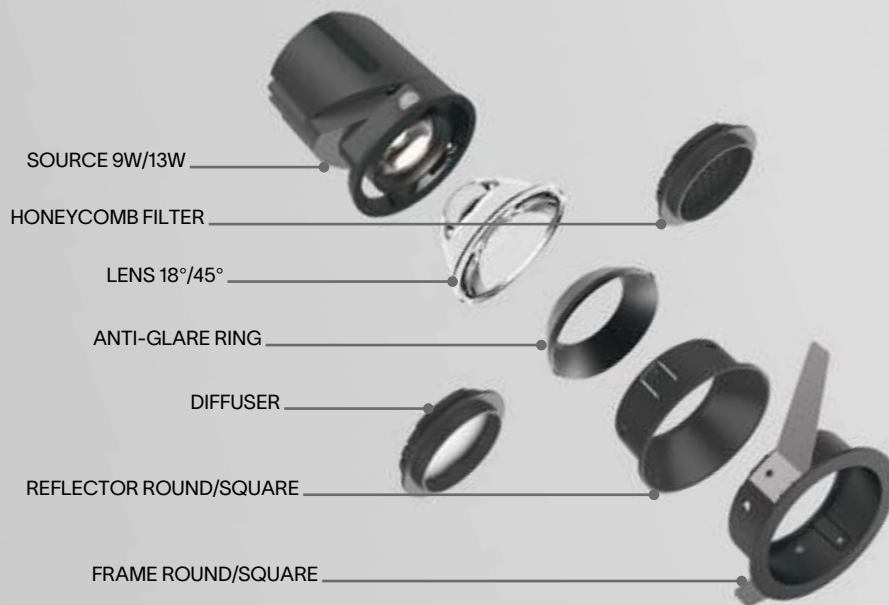

LENS

Required

Beam

Finish

Code

€

No

18°

Clear

287942

4

45°

Clear

279626

4

FILTER HONEYCOMB

No

Black

279718

4

DIFFUSER

No

Black

279725

3

ANTI-GLARE RING

No

White

288147

3

Black

279695

3