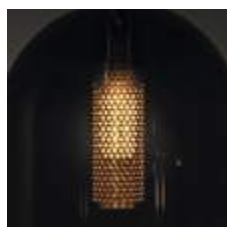

P. 341

P. 465

P. 496

Empire

Gold plated metal frame and ceiling cap with magnetic closure without screws. Black PVC cable. Clear glass diffuser with gray shade.

LED Bulbs LED G9 3W 3000 K included.
Cod. **209043**