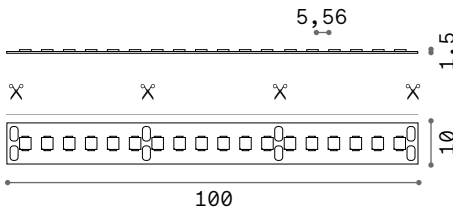

SMD 2835 180 LED/m - 50.000h

Power	IP	Lumen	CCT	Measure	Code	€
40 W/m	IP20	4350 lm/m	3000 K	10x3000mm	253886	145
		4410 lm/m	4000 K	10x3000mm	253893	145