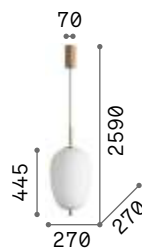

IP20

2,300 Kg / 0,0691 m³
LED 20W / 2050 lm

€ 170

314945 White