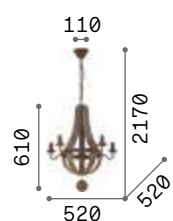

IP20

2,670 Kg / 0,2695 m³
E14 max 5 x 40W

€ 350

129921 Wood

3000 K
470 lm

101224 € 2,00