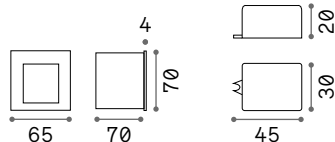

Bit

Recessed body made of powder coated die-cast aluminum. Clear tempered glass diffuser. Available in anthracite or white finish.

LED LED source 3000 K, 35.000 h life.

IP65

0,300 Kg / 0,0006 m³
LED 3W / 450 lm

€ 55

269023 White
269009 Anthracit.

Driver
Not included
Required

€ 12

276205