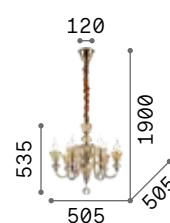

IP20

7,410 Kg / 0,1420 m³
E14 max 6 x 40W

€ 575

140605 Gold

3000 K
430 lm
101248 € 2,00