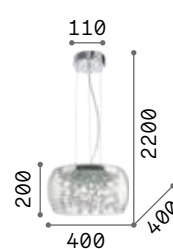

5,890 Kg / 0,0876 m³
G9 max 5 x 40W

€ 445

031743 Clear
197661 SmokyGrey

3000 K
510 lm

305486 € 6,00

Bulbs LED G9 3W 3000 K included.
Cod. 209043