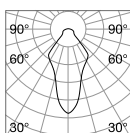

m	lx	øm
1	533	0,81
2	133	1,62
3	59	2,44
4	33	3,25
5	21	4,07