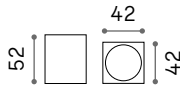

Nitro Square

White or black matt varnished aluminum body. Internally finished with plastic mask. Integrated LED source with lens.

Source	LED DOB / COB	Insulation class	I - II
Power	5W / 25W	IP	20
Driver included	On/Off	Material	Aluminum
Drivers available	No		
CCT	3000 K / 4000 K		
CRI	≥90		
LED life	50.000 h		

LED DOB

0,100 Kg/0,0004 m³

Power	Beam	Lumen	CCT	Finish	Code	€
5 W	40°	370 lm	3000K	White	319797	67
				Black	319803	67