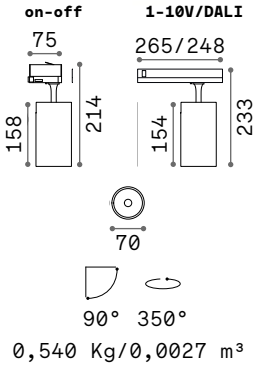

Fox 25W

3-PHASE LED COB BRIDGELUX Driver included

CRI ≥ 80

Power	Beam	Driver	Lumen	CCT	Finish	Code	€
25 W	35°	On-Off	2900 lm	3000 K	White	250458	55
					Black	250441	55
			3050 lm	4000 K	White	283944	60
					Black	267807	55
			White	267791	55		

CRI ≥ 90

Power	Beam	Driver	Lumen	CCT	Finish	Code	€	
25 W	35°	On-Off	2800 lm	2700 K	White	340944	55 <i>new</i>	
					Black	340937	55 <i>new</i>	
			2950 lm	3000 K	White	285405	55	
					Black	285399	55	
			3000 lm	4000 K	White	322391	55	
					Black	322377	55	
		1-10V	2900 lm	3000 K	White	302607	100	
					Black	302591	100	
			3000 lm	4000 K	White	340968	100 <i>new</i>	
					Black	340951	100 <i>new</i>	
			DALI	2900 lm	3000 K	White	302621	115
						Black	302614	115
		3000 lm	4000 K	White	340982	115 <i>new</i>		
				Black	340975	115 <i>new</i>		

1-PHASE LED COB BRIDGELUX Driver included

CRI ≥ 90

Power	Beam	Driver	Lumen	CCT	Finish	Code	€
25 W	35°	On-Off	2950 lm	3000 K	Black	348322	45 <i>new</i>

Model	Required	Beam	Driver	Finish	Code	€
On/Off	No	15°		Clear	349145	5 <i>new</i>
1-10V/DALI	No			Clear	302768	5
	No		On/Off	White	170145	23
	No			Black	170152	23

m	lx	Øm
1	8140	0,61
2	2035	1,22
3	904	1,82
4	509	2,43
5	326	3,04

CRI ≥ 90 25W 35° 2950lm 3000K