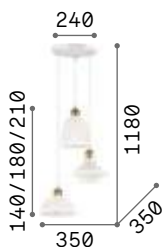

159867 Wood

3000 K
910 lm

119571 € 3,50

Lugano

Matt varnished metal ceiling cup. Power cable coated with fabric with antique brass metal bulb socket cover. Ceramic diffuser.

IP20

2,950 Kg / 0,0618 m³

E27 max 3x60W