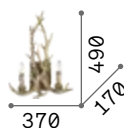

020846

Chalet

Metal frame and bearing structure. Handcrafted and hand painted resin decorative elements. An accurate reproduction of horns and carved wood.

■  IP20

1,770 Kg / 0,0759 m³

E14 max 2x40W

€ 205

115511  Beige