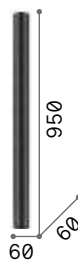

3,070 Kg / 0,0053 m³
GU10 max 1x28W

€ 86

259260 White
259277 Black

3000 K
540 lm

123943 € 3,50