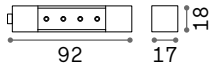

CONNECTOR HORIZONTAL Optional

Weight	Volume	Control	Finish	Code	€
0,32 Kg	0,0013 m ³	On-Off	White	282787	90
			Black	258232	90
		1-10V / DALI	White	286204	125
			Black	286167	125

LINEAR CONNECTOR Required - 1 Kit x linear connection