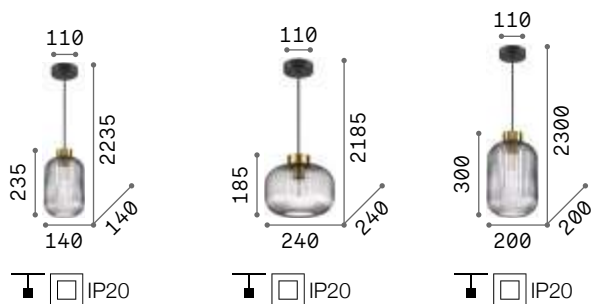

IP20	IP20	IP20
1,350 Kg / 0,0147 m³ E27 max 1x 60W	1,560 Kg / 0,0532 m³ E27 max 1x 60W	1,80 Kg / 0,0269 m³ E27 max 1x 60W
€ 105	€ 127	€ 138
237442 Smoky Grey 248554 Green	237398 Smoky Grey 237428 Green	237510 Smoky Grey 237497 Green
3000 K 910 lm	3000 K 910 lm	3000 K 910 lm
119571 € 3,50	119571 € 3,50	119571 € 3,50