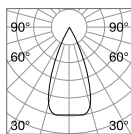

1-PHASE LED COB BRIDGELUX Driver included

CRI ≥ 90

Power	Beam	Driver	Lumen	CCT	Finish	Code	€
15 W	39°	On-Off	1600 lm	3000 K	Black	348315	40 <i>new</i>

Model	Required	Beam	Driver	Finish	Code	€
On/Off	No	15°		Clear	349138	5 <i>new</i>
1-10V/DALI	No			Clear	302751	5
	No		On/Off	White	170145	23
	No			Black	170152	23

LENS

SINGLE CONNECTION

Light beam: ACCENT

m	lx	Øm
1	3204	0,80
2	801	1,60
3	356	2,40
4	200	3,20
5	128	4,00