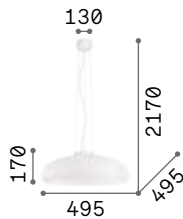

Aria

White blown acid-etched glass diffuser. Suspension lamps provided with steel wires adjustable in length with automatic devices.

4,080 Kg / 0,0847 m³
E27 max 1x 60W

€ 285

059679 White

3000 K
950 lm

101330 € 4,50