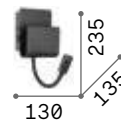

IP20

0,870 Kg / 0,0021m³
LED 9,5W / 750 lm

€ 150

243160 ■ White
237930 ■ Black