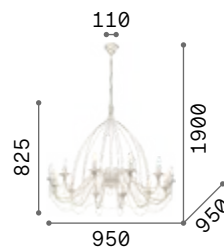

IP20

7,100 Kg / 0,6840 m³
E14 max 12 x 40W

€ 400

097664 ■ White
097671 ■ Rust

3000 K
470 lm

101224 € 2,00