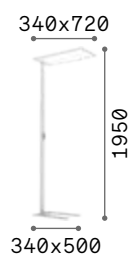

Comfort new

Powder-coated aluminum structure. Double source: upright with diffused emission, downlight available with diffused or concentrated emission. Light sensor. PVC cable with plug. Colors: black or white.

LED LED source 3000/4000 K, 50.000 h life.

Lamp with dimmer.

USB Lamp with integrated USB socket.
Cod. **296685, 306452, 296678, 306469**

UGR Product with UGR <16.

IP20

19,500 Kg / 0,0638 m³
LED 76W / 9800 lm
€ 1060

IP20

12,700 Kg / 0,0326 m³
LED 76W / 9700/10800 lm
€ 680

345307 White new
336220 Black new

296685 White **3000K**
306452 White **4000K**
296678 Black **3000K**
306469 Black **4000K**