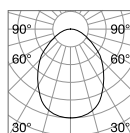

m	lx	øm
1	318	1,72
2	79	3,44
3	35	5,17
4	19	6,89
5	12	8,61