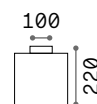

Turned die-cast aluminum body with powder coating. Opal color plastic diffuser.

LED Bulbs LED G9 3W 4000 K included in **213200** model. Cod. **209036**

1,470 Kg / 0,0120 m³
E27 max 1x 42W

€ 115

213194 White