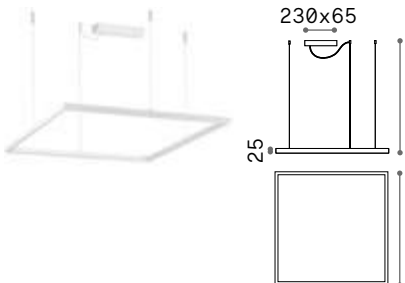

2,100 Kg/0,1317 m³

LED SMD Driver included - Cable length 2500 mm

Measure	Power	Driver	Lumen	CCT	Finish	Code	€
900x900	53 W	On-Off	5200 lm	3000 K	White	259192	260
					Black	259208	260