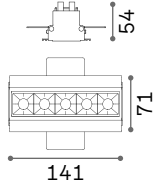

145 x 70 mm
0,450 Kg/0,0013 m³

LED SMD OSRAM Driver ON/OFF included

Power	Beam	Lumen	CCT	Finish		Code	€
12 W	29°	850 lm	2700 K	Black	■	341767	95 new
		880 lm	3000 K	Black	■	206226	95
		1000 lm	4000 K	Black	■	267906	95