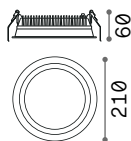

① 200 mm

0,650 Kg/0,0053 m³

LED SMD Driver ON/OFF included

Power	Beam	Lumen	CCT	Finish	Code	€
30W	77°	4000 lm	3000 K	White	248783	90
		4150 lm	4000 K	White	248790	90

Light beam: WIDE