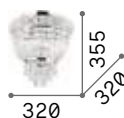

IP20

3,010 Kg / 0,0392 m³

E14 max 3 x 28W

€ 475

207162 **Chrome**
200996 **Brass**

3000 K
470 lm

101224 € 2,00

P. 208

P. 439