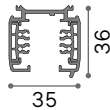

Link 3-Phase Trimless On/Off

TRACK

Length	Weight	Volume	Finish	Code	€
1000 mm	0,94 Kg	0,0016 m³	White	243269	30
			Black	243252	30
2000 mm	1,72 Kg	0,0074 m³	White	187976	60
			Black	187983	60
3000 mm	2,55 Kg	0,0110 m³	White	187990	95
			Black	188003	95

KIT SURFACE

SUSPENSION KIT

END CAP

Required	N° Cables	Cables Length	Finish	Code	€
Yes - 1Kitx1000 mm			White	169972	5
			Black	169989	5
Yes - 1Kitx1000 mm	1	3000 mm	White	242705	13
			Black	243283	13
	1	5000 mm	White	243245	15
			Black	243238	15
Yes			White	169613	2
			Black	169620	2