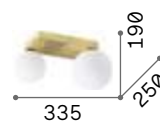

1,020 Kg / 0,0179 m³
G9 max 2 x 4W

€ 105

314815 ■ Gold

3000 K
510 lm

305486 € 6,00

P. 431