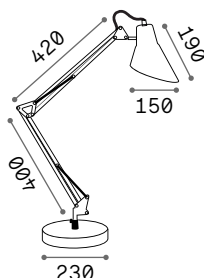

IP20

193946

265285

061160

2,600 Kg / 0,0132 m³
E27 max 1x 42W

€ 85

193946 ■ White
265285 ■ Black
061160 ■ Black Copper

3000 K
900 lm
123899 € 3,50