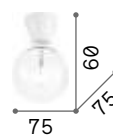

IP20

0,290 Kg / 0,0004 m³
E27 max 1x 60W

€ 27

155227 ■ White
155142 ■ Black

101323 ■ 3000 K
1050 lm
€ 4,50