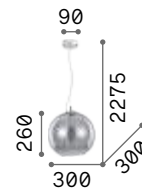

2,050 Kg / 0,0664 m³
E27 max 1 x 42W

€ 115

052809 ■ Clear
149592 ■ FadeChrome
094236 ■ SmokyGrey
250335 ■ Chrome
111902 ■ Copper
339054 ■ Amber new