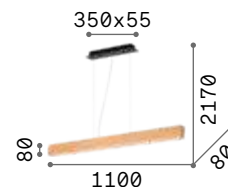

IP20

3,400 Kg / 0,0238 m³
LED 32W / 2700 lm

€ 360

284460 Wood

P. 374

P. 510