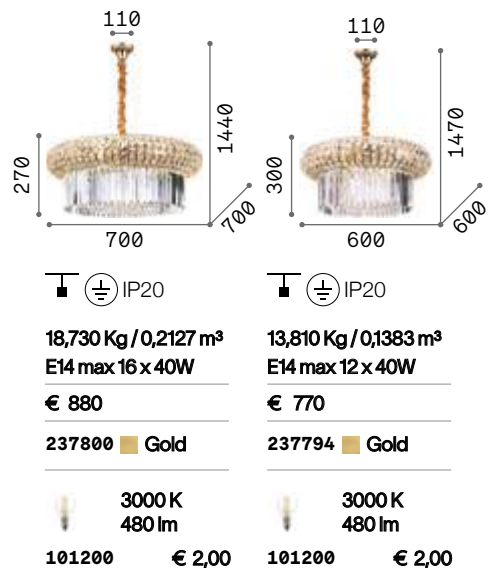

Nabucco

Metal frame with gold finish. Clear cut crystals decorative elements: square shaped in the upper part, diamond shaped in the lower part. Velvet chain cover.