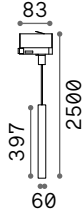

GU10 Bulbs LED GU10 7W 3000 K included. Code **123943**

Power	Track	Finish		Code	€
max 28W	3-Phase	White		231662	80
		Black		231631	80

0,930 Kg/0,0037 m³

SINGLE CONNECTION

Required	Driver	Finish		Code	€
No	On/Off	White		170145	23
		Black		170152	23