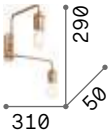

3000 K
 510 lm
 305486 € 6,00

P. 106 P. 324 P. 473 P. 498

Triumph

Plated metal base, arm and bulb holder cover. Color: old brass.

Lamp with integrated switch.

0,710 Kg / 0,0067 m³
E27 max 2x42W

0,490 Kg / 0,0083 m³
E27 max 1x42W