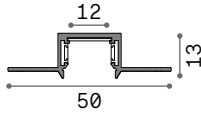

Stick Recessed

TRACK Kit for profile installation and closing cups included

Length	Weight	Volume	Finish	Code	€
1000 mm	0,400 Kg	0,0816 m³	Black	329598	35
2000 mm	0,800 Kg	0,1586 m³	Black	329604	70