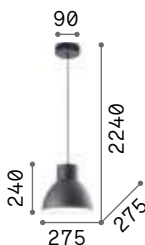

3000 K
340 lm

101286 € 2,00

Metro

Metal body and diffuser. Enameled white inside. Electrical cable adjustable in length.

0,970 Kg / 0,0261 m³

E27 max 1x60W

€ 70

139098 ■ Dark Grey