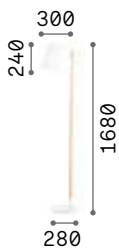

Axel

Powder coated metal base and junctions. Natural wood stem. PVC shade coated with fabric can be adjusted in height. PVC cable with switch. Colors: white or black.

Lamp with integrated switch.

IP20

5,200 Kg / 0,0818 m³
E27 max 1x 60W

€ 230

272245 ■ White
282084 ■ Black

3000 K
1050 lm

101347 € 6,00

P. 478

272245

282084

Driftwood

Metal frame. Natural wood decorative arms. PVC foil diffusers coated with canvas fabric.

Lamp with integrated switch.