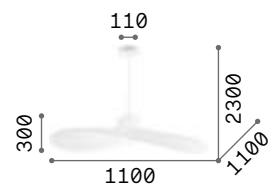

IP20

2,560 Kg / 0,2012 m³
E27 max 1x60W

€ 385

174396 White
219875 Ivory
174402 Black

3000 K
950 lm

101354 € 6,00