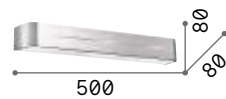

500

1,270 Kg / 0,0136 m³
E14 max 3 x 40W

€ 87

051970 White
009933 Aluminum

3000 K
480 lm

101200 € 2,00