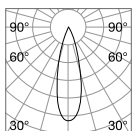

m	lx	Øm
1	2877	0,51
2	719	1,00
3	320	1,50
4	180	2,10
5	115	2,60