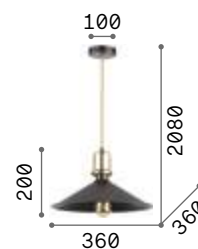

IP20

0,960 Kg / 0,0231 m³
E27 max 1x 42W

€ 86

238210 White
249087 Black

3000 K
340 lm

101286 € 2,00