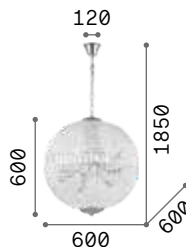

IP20

12,250 Kg / 0,3097 m³
G9 max 12 x 40W

€ 1350

116235 Chrome

3000 K
510 lm

305486 € 6,00