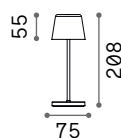

Cute new

Rechargeable lamp with a refill base. Powder coated metal frame. Acrylic diffuser with downward light emission. Colors: white, black, coffee, chrome and gold.

- LED source 2200 K / 2700 K, 50.000 h life.
- Lamp with integrated switch.
- Lamp with dimmer.
- Lamp with touch dimmer.
- Lamp with rechargeable battery included.

IP65

IP20

0,440 Kg / 0,0026 m³
LED 2,5W / 190 lm

1,920 Kg / 0,0092 m³

€ 85

€ 180

346892	White	new	348377	Black	new
346922	Chrome	new			
346908	Black	new			
346915	Coffee	new			
346939	Gold	new