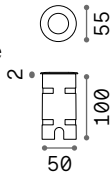

LED LED source 4000 K, 50.000 h life.

IP68 Protection degree IP68.

S316 Item made of stainless steel 316.

IP68

IP68

0,280 Kg / 0,0008 m³
LED 2W / 200 lm

0,330 Kg / 0,0008 m³
LED 2W / 200 lm

Driver
Not included
Required

Driver
Not included
Required

€ 100

€ 130 / 150

€ 75 / 80

€ 190 / 210

212623 ■ Steel
212647 ■ Steel

15° 222820 ■ Steel
40° 222837 ■ Steel

226187 20W
226194 40W

226200 100W
226217 185W