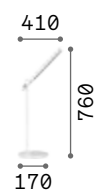

LED LED source. Settable CCT: 3000, 4000, 6500 K. 25.000 h life.

ON OFF Lamp with integrated switch.

-O+ Lamp with dimmer.

Hand icon Lamp with touch dimmer.

0,700 Kg / 0,0135 m³
LED 7W / 1150 lm

€ 85

289168 White
289151 Black