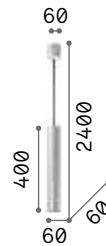

0,990 Kg / 0,0029 m³
GU10 max 1x28W

€ 80

194806 ■ Clear
141800 ■ Silver
141817 ■ Gold
104942 ■ Chrome
141794 ■ Ant. Brass
141855 ■ Copper
170589 ■ Coffee