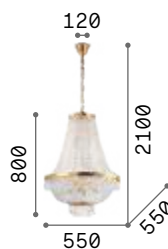

IP20 INCLUSA

9,600 Kg / 0,2965 m³
G9 max 12 x 4W

€ 1250

114279 ■ Chrome
114743 ■ Gold

3000 K
510 lm
305486 € 6,00