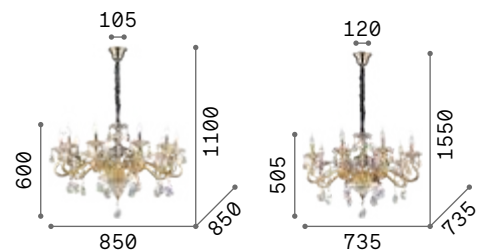

IP20

14,400 Kg / 0,1687 m³
E14 max 10 x 28W

€ 1000

087771 ■ Gold

3000 K
430 lm

101248 € 2,00

IP20

11,300 Kg / 0,1461 m³
E14 max 8 x 28W

€ 850

087764 ■ Gold

3000 K
430 lm

101248 € 2,00

P. 442