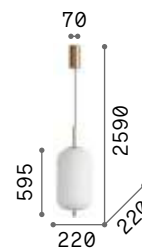

IP20

2,500 Kg / 0,0516 m³
LED 20W / 2050 lm

€ 160

314952 White