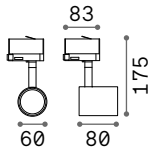

Spot - Mouse Track

0,250 Kg/0,0016 m³

GU10 Not included - Recommended bulb 108292

Power	Track	Finish	Code	€
max 28W	3-Phase	White	229706	47
		Black	229720	47
	1-Phase	Black	337517	47 new

P. 316

P. 412