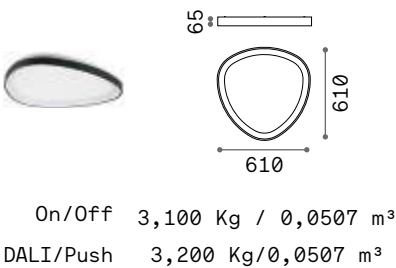

LED SMD Driver included

Measure	Power	Driver	Lumen	CCT	Finish	Code	€
610 x 610	30 W	On-Off	3300 lm	2700 K	White	341460	300 new
					Black	341477	300 new
					Brass	341484	300 new
			3600 lm	3000 K	White	328041	300
					Black	328058	300
					Brass	328065	300
	28 W	DALI/Push	3100 lm	3000 K	White	328942	380
					Black	328959	380
					Brass	328966	380