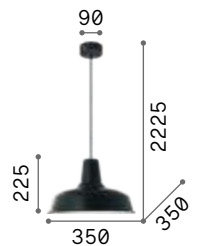

IP20

1,200 Kg / 0,0356 m³
E27 max 1x 42W

€ 127

102047 White
093659 Black
093697 Copper

3000 K
950 lm
101330 € 4,50