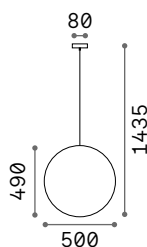

Sole

Plastic opal color diffuser.
Aluminum base for the suspended model. PVC electrical wire.

2,970 Kg / 0,1327 m³
E27 max 1x 42W

€ 180

136011 White

4000 K
1020 lm

151991 € 2,00