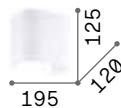

Gea

White or black powder coated aluminum body. Adjustable diffuser with integrated led. PVC shade coated with fabric. USB socket. Independent switches.

LED LED source 3000 K, 20.000 h life.

ON OFF Lamp with integrated switch.

USB Lamp with integrated USB socket.

IP20

0,500 Kg / 0,0022 m³
E27 max 1x60W +
LED 3W / 230 lm

€ 125

239521 ■ White
239545 ■ Black

0,140 Kg / 0,0180 m³

€ 17

239576 ■ White
239590 ■ Black
239606 ■ Canvas

3000 K
900 lm

123899

€ 3,50