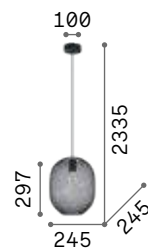

0,750 Kg / 0,0281 m³
E27 max 1x 42W

€ 60

317274 White
328119 Black
317267 Gold

3000 K
900 lm
123899 € 3,50