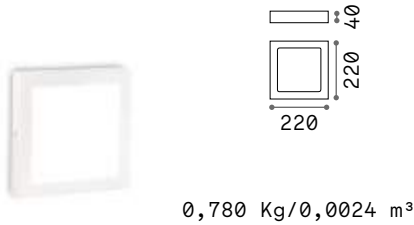

LED SMD Driver ON/OFF included

Power	Beam	Lumen	CCT	Finish	Code	€
17 W	110°	1750 lm	2700 K	White	342597	35 new
		1800 lm	3000 K	White	138640	35
		1900 lm	4000 K	White	321745	35