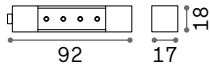

Weight	Volume	Control	Finish	Code	€
0,16 Kg	0,0005 m³	On-Off	White	283111	40
			Black	286006	40
		1-10V / DALI	White	283111	40
			Black	286006	40

MAIN CONNECTOR Required - 1 Kit x power source max 210 W