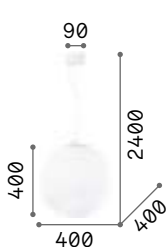

IP20

3,620 Kg / 0,1215 m³
E27 max 1 x 42W

€ 155

032139 White

3000 K
910 lm

119571 € 3,50