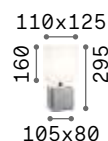

0,620 Kg / 0,0037 m³
E14 max 1x40W

€ 28

245348 White

3000 K
420 lm

101217 € 2,00