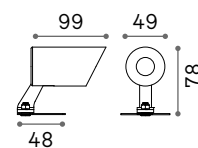

■ IP65

0,640 Kg / 0,0014 m³
LED 7W / 570 lm

€ 80

new 345666 ■ Black