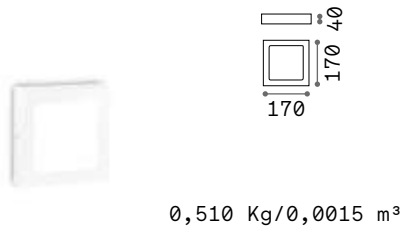

Universal Square new

Diffusive ceiling lamp for indoor ceiling or wall installation, suitable for general and uniform lighting. Varnished steel body with white finish, plastic diffuser. Integrated LED source, available in 4 different powers. LED useful life 25.000 h; protection IP20, insulation class II.

Source	LED SMD	LED life	25.000 h
Power	12W / 36W	Insulation class	II
Driver included	On/Off	IP	20
Drivers available	No	Material	Steel
CCT	2700 K / 3000 K / 4000 K		
CRI	≥90		

LED SMD Driver ON/OFF included

Power	Beam	Lumen	CCT	Finish	Code	€
12 W	110°	1100 lm	2700 K	White	342573	30 new
		1200 lm	3000 K	White	138633	30
		1300 lm	4000 K	White	321769	30