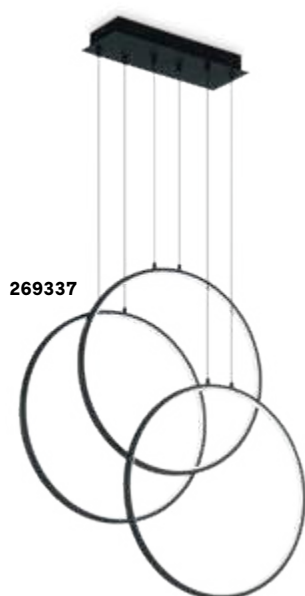

Circus

Powder coated metal ceiling rose and frame with black finish. Opal polycarbonate external diffuser. PVC electrical cable.

LED LED source 3000 K, 20.000 h life.

1,130 Kg / 0,0593 m³
LED 36W / 4250 lm

€ 290

291406 ■ Black

1,060 Kg / 0,0384 m³
LED 33W / 3550 lm

€ 255

291376 ■ Black

0,970 Kg / 0,0221 m³
LED 29W / 3200 lm

€ 220

291345 ■ Black

Frame

Matt white or black varnished metal base and frame. Opal colour plastic diffusers. Adjustable in length cables. Direct light emission.

LED LED source 3000 K, 30.000 h life.

IP20	IP20	IP20
3,500 Kg / 0,1050 m³ LED 82W / 6850 lm	4,270 Kg / 0,0689 m³ LED 80W / 8550 lm	4,300 Kg / 0,2100 m³ LED 93W / 10050 lm
€ 400	€ 580	€ 600
269351 ■ White 269337 ■ Black	253596 ■ White 269375 ■ Black	253589 ■ White 269382 ■ Black