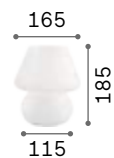

0,650 Kg / 0,0099 m³
E14 max 1x 40W

€ 51

074726 White

3000 K
420 lm

101217 € 2,00