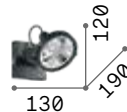

1,270 Kg / 0,0202 m³
GU10 max 4 x 50W

€ 304

200217 White
200255 Black

3000 K
750 lm

189031 € 15,00

0,890 Kg / 0,0074 m³
GU10 max 2 x 50W

€ 166

200200 White
200248 Black

3000 K
750 lm

189031 € 15,00

0,480 Kg / 0,0034 m³
GU10 max 1 x 50W

€ 86

200194 White
200231 Black

3000 K
750 lm

189031 € 15,00