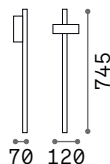

Gas

Powder coated die-cast aluminum body. Tempered and sandblasted clear glass diffuser. Available finishes: anthracite, white, coffee, grey or black.

1,790 Kg / 0,0216 m³
GU10 max 1x35W

€ 116

139470 ■ Anthracit.
322421 ■ Black
213101 ■ Coffee

253497

€ 3,00

P. 823

Hub

Powder coated aluminum base, pole and body. Orientable diffuser with clear tempered glass screen. Supplied with picket for installation on the ground. Available finish: anthracite.

LED LED source 3000 K, 30.000 h life.

0,850 Kg / 0,0057 m³
LED 4,5W / 390 lm

€ 132

251257 ■ Anthracit.

0,720 Kg / 0,0083 m³
LED 4,5W / 390 lm

€ 132

251226 ■ Anthracit.

Base
Not included
Optional

€ 32

251295 ■ Anthracit.