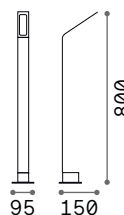

1,100 Kg / 0,0127 m³
LED 6,5W / 670/730 lm

0,950 Kg / 0,0096 m³
LED 6,5W / 670/730 lm

€ 100

€ 80

- 254319 ■ Anthracit. 3000K
- 268422 ■ Anthracit. 4000K
- 326733 ■ Black 3000K
- 326757 ■ Black 4000K
- 326726 ■ Coffee 3000K
- 326740 ■ Coffee 4000K

- 254388 ■ Anthracit. 3000K
- 268439 ■ Anthracit. 4000K
- 326696 ■ Black 3000K
- 326719 ■ Black 4000K
- 326689 ■ Coffee 3000K
- 326702 ■ Coffee 4000K