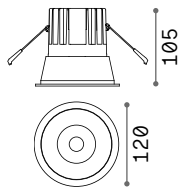

① 110 mm
0,660 Kg/0,0033 m³

LED COB BRIDGELUX Driver ON/OFF included

Power	Beam	Lumen	CCT	Finish		Code	€
20W	24°	2100 lm	2700 K	Black	+	341378	90 <i>new</i>
				Gold	+	341385	90 <i>new</i>
		2250 lm	3000 K	Black	+	273167	90
				Gold	+	341415	90 <i>new</i>

Light beam: SPOT