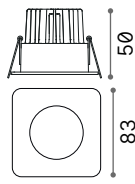

① 68 mm

0,240 Kg/0,0011 m³

LED COB Driver ON/OFF included

Power	Beam	Lumen	CCT	Finish	Code	€
7,5 W	38°	750 lm	3000 K	White	252049	77
				Black	252056	77

Light beam: ACCENT