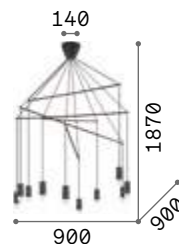

284002 284019

IP20

2,500 Kg / 0,0165 m³
LED 16W / 1300 lm

€ 550

284002 ■ Black
284019 ■ Brass

Pop

Metal ceiling cup, frame and bulb socket cover with black matt varnish finish. Cables adjustable in length.

IP20