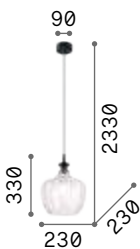

Lord

Powder coated metal ceiling rose and frame with black finish. Black PVC electrical cable. Blown glass diffuser with decorations in relief. Glass available in amber, clear or smoky color.

IP20

1,430 Kg / 0,0389 m³
E27 max 1x 60W

€ 105

263632 ■ Clear
263649 ■ Smoky Grey
263656 ■ Amber

3000 K
910 lm

119571

€ 3,50