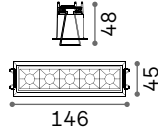

140 x 37 mm
0,320 Kg/0,0013 m³

LED SMD OSRAM Driver ON/OFF included

Power	Beam	Lumen	CCT	Finish		Code	€
12 W	29°	850 lm	2700 K	Black	+ ■	341736	70 new
		880 lm	3000 K	Black	+ ■	206219	70
		1000 lm	4000 K	Black	+ ■	267876	70