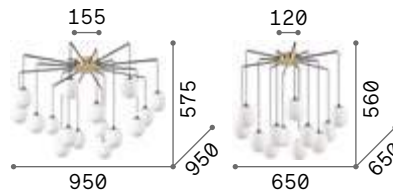

IP20

5,020 Kg / 0,2040 m³
G9 max 16 x 15W

€ 750

236964 ■ Black

3000 K
510 lm

305486 € 6,00

IP20

3,510 Kg / 0,1400 m³
G9 max 12 x 15W

€ 550

236957 ■ Black

3000 K
510 lm

305486 € 6,00