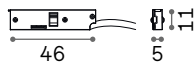

MAIN CONNECTOR Required - 1 Kit x power source max 140W

Weight	Volume	Control	Finish	Code	€
0,060 Kg	0,0002 m³	On-Off	Black	332581	15 new

Cable length 1500 mm

DRIVER ON/OFF Required