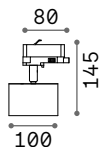

Spike new

0,370 Kg/0,0027 m³

GX53 Bulbs LED GX53 9W 3000K CRI80 included. Code **123936**

Power	Track	Finish	Code	€
max 9W	3-Phase	White	344942	60 new
		Black	336626	60 new

SINGLE CONNECTION

Required	Driver	Finish	Code	€
No	On/Off	White	170145	23
		Black	170152	23

P. 308