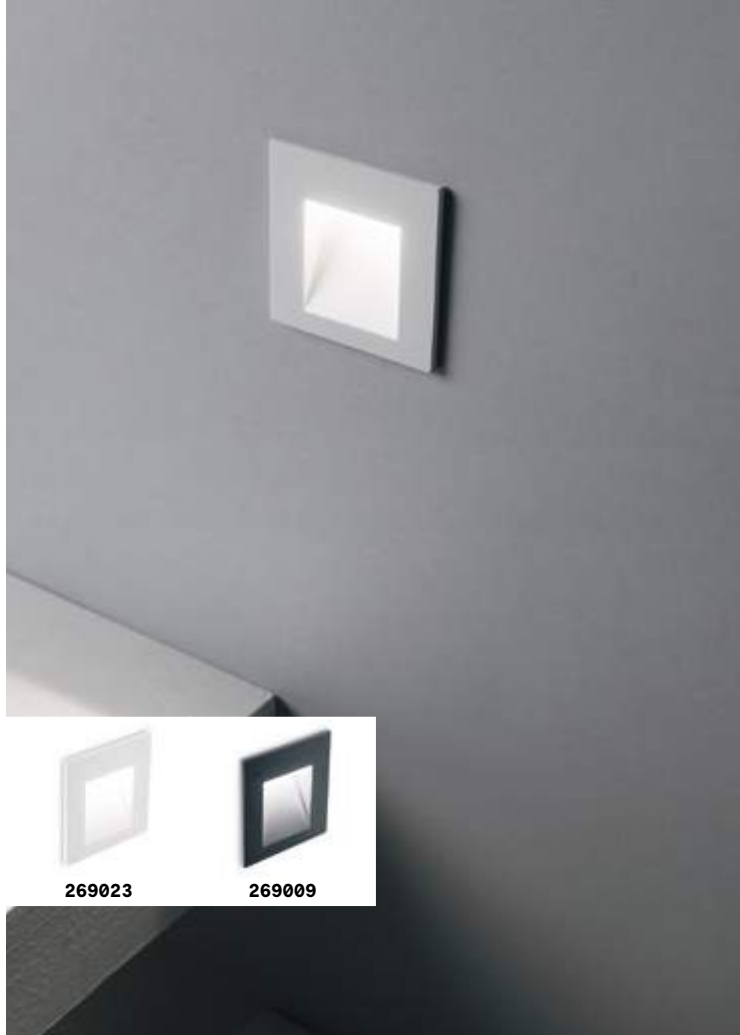

Bit

Recessed body made of powder coated die-cast aluminum. Clear tempered glass diffuser. Available in anthracite or white finish.

LED LED source 3000 K, 35.000 h life.

IP65

0,300 Kg / 0,0006 m³
LED 3W / 450 lm

€ 55

269023 White
269009 Anthracit.

Driver
Not included
Required

€ 12

276205