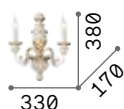

Firenze

Resin body with hand modelled metal arms. Hand decorated with gold-leaf and antiqued effect.