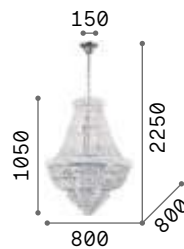

305486 € 6,00

Dubai

Metal frame with chrome or brass finish. Decorative elements composed of transparent cut crystals pearls, octagons and prisms.

243597

243528

P. 353 P. 439

IP20

20,000 Kg / 0,8284 m³
E14 max 24 x 28W