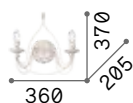

Corte

Totally handcrafted metal frame. Hand painted finish with antiqued effect. Available versions: white or rusty effect.