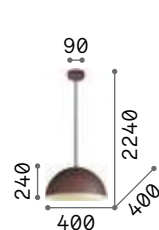

IP20

1,980 Kg / 0,0420 m³
E27 max 1 x 60W

€ 160

174211 ■ Coffee

3000 K
950 lm
101330 € 4,50