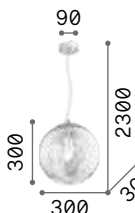

Mapa Max

Chrome metal frame. Clear blown glass diffuser with decorative aluminum thread inside. Suspension lamps with steel cables adjustable in length with automatic device.

3,450 Kg / 0,1370 m³

1,370 Kg / 0,0527 m³