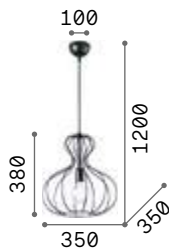

IP20

1,930 Kg / 0,1175 m³
E27 max 1 x 60W

€ 225

155968 Gold

3000 K
910 lm
119571 € 3,50

Ampolla

Matt varnished ceiling cap, bulb holders and decorative structure. Pvc cable. Color: black.

167497