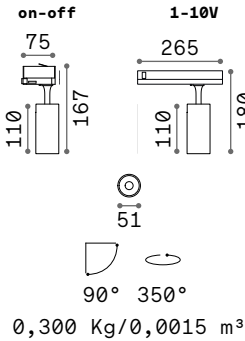

Fox 8W

3-PHASE LED COB BRIDGELUX Driver included

CRI ≥ 80

Power	Beam	Driver	Lumen	CCT	Finish	Code	€
8 W	41°	On-Off	1050 lm	3000 K	White	250410	45
					Black	250403	45
		1-10V	White	271453	45		
			Black	271446	45		
			White	271453	45		
			Black	271446	45		

CRI ≥ 90

Power	Beam	Driver	Lumen	CCT	Finish	Code	€	
8 W	41°	On-Off	800 lm	2700 K	White	340845	45 <i>new</i>	
					Black	340838	45 <i>new</i>	
			1-10V	950 lm	3000 K	White	285368	45
						Black	285351	45
				1000 lm	4000 K	White	322339	45
						Black	322322	45
		1-10V	900 lm	3000 K	White	302546	85	
					Black	302539	85	
		1-10V	1050 lm	4000 K	White	340869	85 <i>new</i>	
					Black	340852	85 <i>new</i>	

1-PHASE LED COB BRIDGELUX Driver included

CRI ≥ 90

Power	Beam	Driver	Lumen	CCT	Finish	Code	€
8 W	54°	On-Off	950 lm	3000 K	Black	348308	35 <i>new</i>

LENS*

SINGLE CONNECTION

Model	Required	Beam	Driver	Finish	Code	€
On/Off	No	23°		Clear	349121	5 <i>new</i>
1-10V	No			Clear	302744	5
	No		On/Off	White	170145	23
	No			Black	170152	23

Light beam: ACCENT

m	lx	Øm
1	2067	0,77
2	517	1,54
3	230	2,30
4	129	3,07
5	83	3,84

CRI ≥ 90 8W 41° 950lm 3000K

* The optional lens must be ordered in concomitance with the product and will be mounted inside the product as replacement for the default one.