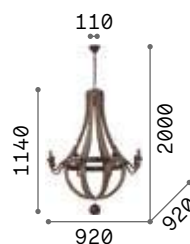

IP20

8,330 Kg / 1,0291 m³
E14 max 8 x 40W

€ 750

129709 Wood

3000 K
470 lm

101224 € 2,00