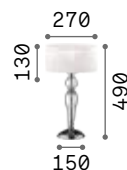

IP20

1,900 Kg / 0,0610 m³
E27 max 1x60W

€ 135

051406 Clear

3000 K
900 lm

123899 € 3,50