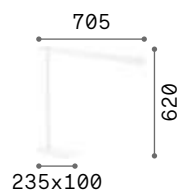

IP20

2,220 Kg / 0,0084 m³
LED 7W / 400 lm

€ 185

147642 ■ White
147659 ■ Black