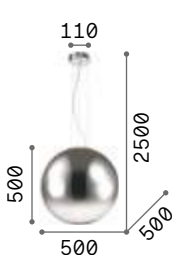

⏏ IP20

5,390 Kg / 0,2254 m³
E27 max 1 x 42W

€ 480

161327 ■ FadeChrome
346571 ■ Amber new
346625 ■ Opal new

3000 K
910 lm

119571

€ 3,50