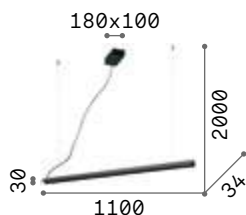

V-Line

Powder-coated aluminum body. Opal silicone diffuser. Steel cables with chromed supports. PVC electrical cable. Colors: white or black.

LED LED source 3000 K, 20.000 h life.

IP20

1,050 Kg / 0,0058 m³
LED 20W / 1700 lm

€ 215

275369 White
275376 Black