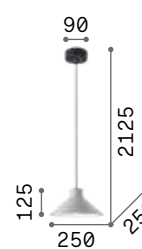

1,760 Kg / 0,0236 m³
E27 max 1x 15W

€ 116

129099 ■ Concrete

3000 K
430 lm

101279 € 2,00