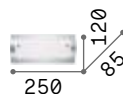

Ali

White acid-etched glass diffuser composed of one frontal and two side elements. Chrome glass holders.

■ ■ (⊕) IP20

1,410 Kg / 0,0157 m³

E27 max 2 x 60W

€ 57

026558 White

● 3000 K
340 lm

101286 € 2,00

Tudor

Chrome metal base. Diffuser composed of cut clear glass sheet and half tube of Pyrex glass, sandblasted in the middle.

■ (⊕) IP20

1,900 Kg / 0,0214 m³

E14 max 4 x 40W

€ 100

051864 Clear

● 3000 K
420 lm

101217 € 2,00

■ (⊕) IP20

1,130 Kg / 0,0088 m³

E14 max 2 x 40W

€ 70

051857 Clear

● 3000 K
420 lm

101217 € 2,00

■ (⊕) IP20

0,700 Kg / 0,0077 m³

E14 max 1 x 40W

€ 50

051840 Clear

● 3000 K
420 lm

101217 € 2,00