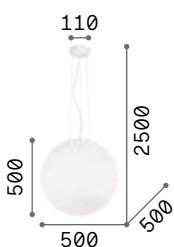

IP20

5,390 Kg / 0,2254 m³
E27 max 1 x 42W

€ 315

032122 White

3000 K
910 lm

119571 € 3,50