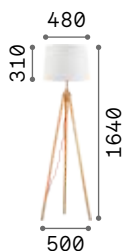

York

Natural wooden tripod stand with metal details. PVC foil shade coated with fabric. Power cable coated with fabric. Available also with white or black shades and frame.

Lamp with integrated switch.

IP20

2,810 Kg / 0,0247 m³
E27 max 1x 42W

€ 230

121406 White
121437 Black
089805 Wood

3000 K
1050 lm

101347 € 6,00

Klimt

Natural wood tripod. PVC foil shade covered with fabric, chrome metal support.

Lamp with integrated switch.