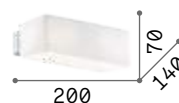

0,660 Kg / 0,0100 m³
G9 max 2 x 4W

€ 80

009537 White

3000 K
510 lm
305486 € 6,00