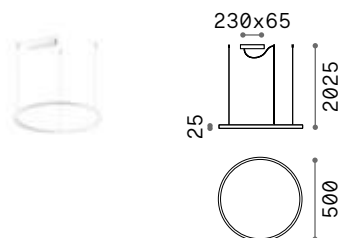

Oracle Slim Round new

Suspended lamp consisting of a thin matt white or black painted aluminum frame and opal polycarbonate diffuser. Available in four different sizes. Integrated LEDs; available in 2700 K, 3000 K and 4000 K color temperatures and ON-OFF or DALI/Push control; CRI ≥ 90; LED useful life 50.000 h; IP20 protection, insulation class II.

Source	LED SMD	CRI	≥90
Power	29W / 83W	LED life	50.000 h
Driver included	On/Off / DALI/Push	Insulation class	II
Drivers available	No	IP	20
Beam	115°	Material	Aluminum
CCT	2700 K / 3000 K / 4000 K		

On/Off 1,400 Kg/0,0376 m³
DALI/Push 1,170 Kg/0,0272 m³

LED SMD Driver included - Cable length 2500 mm

Measure	Power	Driver	Lumen	CCT	Finish	Code	€
ø 500	29 W	On-Off	2850 lm	2700 K	White	342016	180 new
					Black	342009	180 new
			3000 lm	3000 K	White	229461	180
					Black	229492	180
	29 W	DALI/Push	2850 lm	3000 K	White	304373	255
					Black	304366	255
			3100 lm	4000 K	White	342030	255 new
					Black	342023	255 new