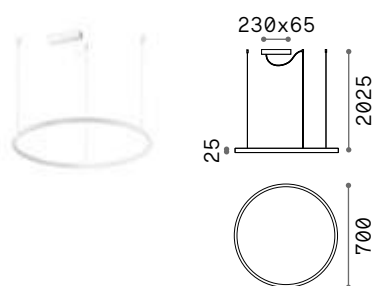

On/Off 1,660 Kg/0,0809 m³
DALI/Push 1,200 Kg/0,0534 m³

LED SMD Driver included - Cable length 2500 mm

Measure	Power	Driver	Lumen	CCT	Finish	Code	€
ø 700	37 W	On-Off	3800 lm	2700 K	White	342054	245 new
					Black	342047	245 new
			4250 lm	3000 K	White	229485	245
					Black	229515	245
	40 W	DALI/Push	4200 lm	3000 K	White	304403	305
					Black	304397	305
			4450 lm	4000 K	White	342078	305 new
					Black	342061	305 new