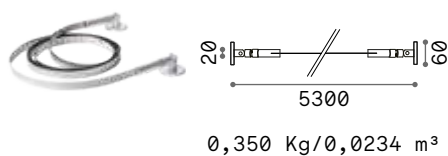

Tesi 20mm new

STRIP LED SUPPORT

Length	Width	Finish	Code	€
5000 mm	20 mm	Steel	258300	150
		White	302256	150
		Black	302263	150

Length	Width	Finish	Code	€
10000 mm	20 mm	Steel	302270	175
		White	302287	175
		Black	302294	175