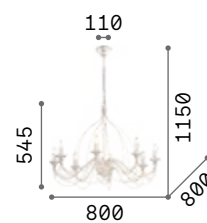

IP20

5,220 Kg / 0,3169 m³
E14 max 8 x 40W

€ 275

005898 ■ White
057194 ■ Rust

3000 K
470 lm

101224 € 2,00