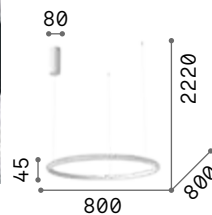

Miracle ^{new}

Matt powder coated metal ceiling cap, frame and ceiling supports. Steel supporting cables. PVC electrical wire. Diffuser with transparent acrylic elements decorated in relief with a crystal effect. Color: white.

1,800 Kg / 0,0723 m³
LED 45W / 6200 lm

€ 215

325835 White ^{new}