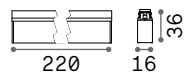

0,140 Kg/0,0006 m³

LED SMD BRIDGELUX

Power	Beam	Lumen	CCT	Finish		Code	€
16 W	40°	1550 lm	2700 K	Black	■	345017	70 <i>new</i>
		1600 lm	3000 K	Black	■	343532	70 <i>new</i>