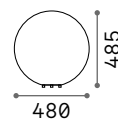

IP44

3,000 Kg / 0,1366 m³
E27 max 1x60W

€ 215

195483 White

4000 K
1020 lm

151991 € 2,00