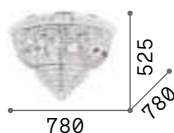

IP20

14,290 Kg / 0,3881 m³

E14 max 24 x 28W

€ 1430

243566 **Chrome**
243498 **Brass**

3000 K
470 lm

101224 € 2,00