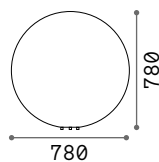

IP44

7,600 Kg / 0,5581 m³
E27 max 1x60W

€ 545

195506 White

4000 K
1020 lm

151991 € 2,00