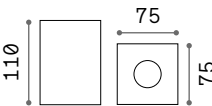

LED COB BRIDGELUX

0,400 Kg/0,0013 m³

Power	Beam	Lumen	CCT	Finish	Code	€
15 W	36°	1400 lm	3000 K	White	206011	90
				Black	206028	90