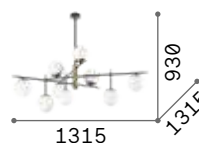

3000 K
200 lm

222257 € 4,00

P. 424

Gourmet

Matt varnished metal ceiling cap and frame. White blown acid-etched glass diffusers. Available finishes: black and satin brass.

■ □ IP20

5,400 Kg / 0,1765 m³
E14 max 9 x 28W