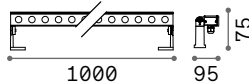

Power	Beam	Lumen	CCT	Finish	Code	€
40 W	28°	2300 lm	3000 K	Anthracite	261355	325

2,460 Kg/0,0108 m³
Cable length 500 mm