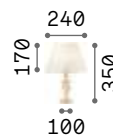

IP20

1,220 Kg / 0,0216 m³
E14 max 1x 40W

€ 140

012889 White
020853 Gold

3000 K
480 lm

101200 € 2,00

P. 230

P. 444

P. 535