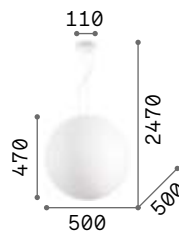

IP20

1,780 Kg / 0,1662 m³
E27 max 1x 25W

€ 360

226040 White

3000 K
950 lm

101330 € 4,50