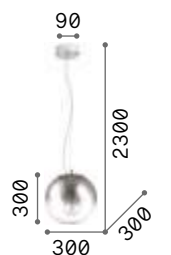

⏏ IP20

1,920 Kg / 0,0630 m³
E27 max 1 x 42W

€ 165

140728 ■ FadeChrome
346557 ■ Amber new
346601 ■ Opal new

3000 K
910 lm

119571

€ 3,50