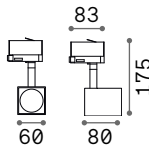

0,300 Kg/0,0027 m³

GU10 Not included - Recommended bulb 108292

Power	Track	Finish	Code	€
max 50W	3-Phase	White	229768	44
		Black	229782	44

P. 316

P. 412

SINGLE CONNECTION

Required	Driver	Finish	Code	€
No	On/Off	White	170145	23
		Black	170152	23