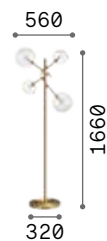

6,500 Kg / 0,0882 m³
G4 max 4 x 2W

€ 550

290959 **Chrome**
290966 **Brass**
348292 **Shaded Sm new**
348285 **Shad. amb. new**

3000 K
200 lm
222257 € 4,00