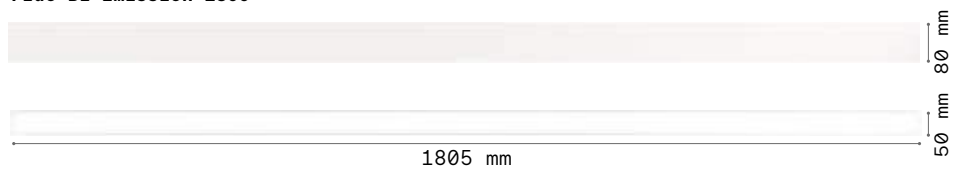

Fluo Bi-Emission 1800