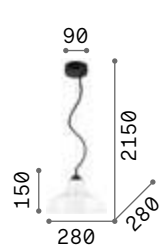

IP20

1,200 Kg / 0,0274 m³
E27 max 1x60W

€ 113

112336 Clear
112343 Smoky Grey

3000 K
910 lm

119571 € 3,50