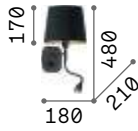

Nordik

Matt black varnished metal frame. One single switch to control independently both lighting sources.

LED LED source 3000 K, 20.000 h life.

IP20

0,630 Kg / 0,0156 m³
E14 max 1x40W +
LED 1,5W / 130 lm

€ 110

158242 ■ Black

3000 K
480 lm

101200

€ 2,00

P. 189

P. 480

P. 532