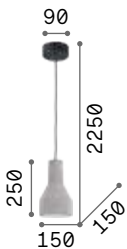

Oil

Metal frame with matt black finish. Concrete diffuser. Model 110462 supplied with 12 meters length electrical cable coated with fabric; 6 mounting hooks and Italian plug which can replace the ceiling cup.

1,780 Kg / 0,0130 m³
E27 max 1x 15W

€ 116

110417 ■ Concrete

3000 K
430 lm

101279 € 2,00