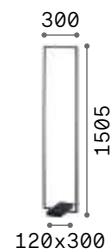

ON/OFF Lamp with integrated switch.

P. 076 P. 247

299624

299617

IP20

10,300 Kg / 0,0525 m³
LED 30W / 3100 lm

€ 450

299624 White
299617 Black