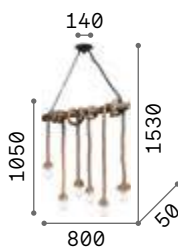

Canapa

Metal varnished frame. Electrical cables and diffusers covered with natural hemp rope.

IP20

2,190 Kg / 0,0944 m³

E27 max 1x 15W

€ 180

134833 ■ Rope

3000 K
910 lm

119571 € 3,50

IP20

0,650 Kg / 0,0063 m³

E27 max 2x 15W

€ 60

134840 ■ Rope

3000 K
910 lm

119571 € 3,50

IP20

2,410 Kg / 0,0254 m³

E27 max 6x 15W

€ 180

134826 ■ Rope

3000 K
910 lm

119571 € 3,50

Driftwood

Metal ceiling cup. Suspended structure made of natural branches. Brushed metal bulb socket cover.

IP20

4,500 Kg / 0,1402 m³

E27 max 6x 60W

€ 430

180922 ■ Wood

2200 K
370 lm

151687 € 2,50

IP20

1,240 Kg / 0,0599 m³

E27 max 1x 60W

€ 315

129600 ■ Wood

2200 K
370 lm

151687 € 2,50

P. 484 P. 526