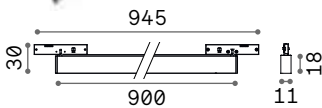

LED SMD

Power	Beam	Control	Lumen	CCT	Finish	Code	€
21 W	100°	On-Off	2700 lm	3000 K	Black	332802	50 new

0,310 Kg/0,0012 m³

Light beam: WIDE