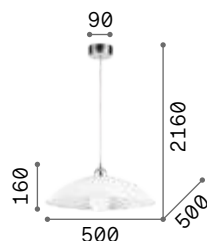

Lana

Transparent glass diffuser with silkscreen decorations inside and sandblasted outside. Chrome metal glass holders.

2,720 Kg / 0,0533 m³

E27 max 1x60W

€ 116

068169 White

101330

€ 4,50

P. 298