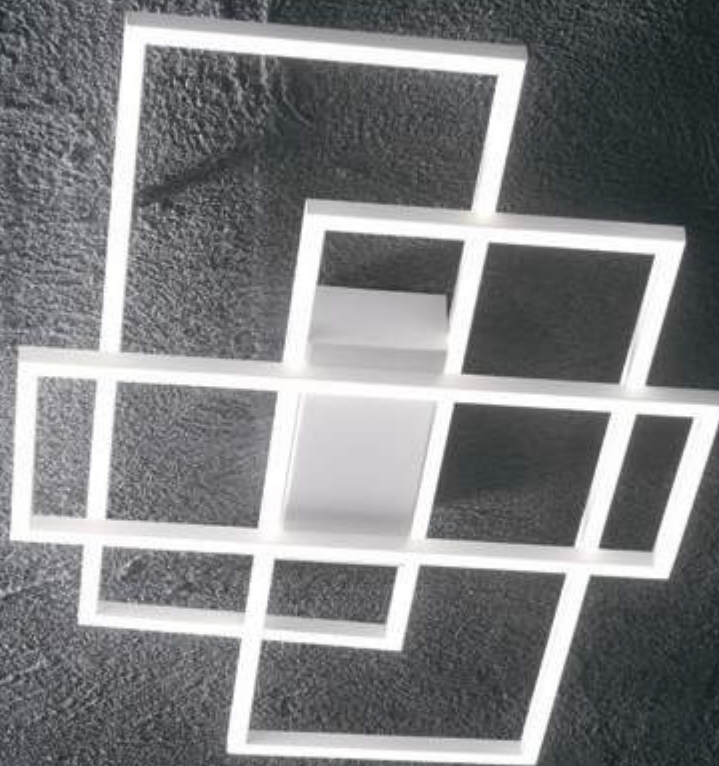

Frame ^{new}

Matt white or black varnished metal base and frame. Opal colour plastic diffusers. Direct light emission.

LED LED source 2700/3000 K, 30.000 h life.

■ ■ □ IP20

1,600 Kg / 0,0458 m³
LED 41W / 4550 lm / 5000 lm