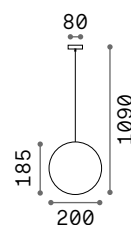

1,300 Kg / 0,0111 m³
E27 max 1x 42W

€ 90

318837 White

4000 K
580 lm

151960 € 2,00

P. 877