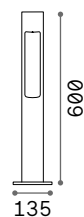

Acqua

Turned aluminum reflecting body with matt paint, available finishes: anthracite or coffee. Tempered glass diffuser.

1,500 Kg / 0,0164 m³
G9 max 1x 15W

€ 160

135205 ■ Anthracit.
246918 ■ Coffee

4000 K
530 lm

307879 € 6,00