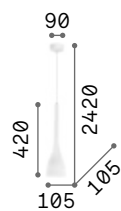

0,930 Kg / 0,0179 m³
E14 max 1x40W

€ 75

035697 ■ White
035710 ■ Black

3000 K
420 lm

101217 € 2,00