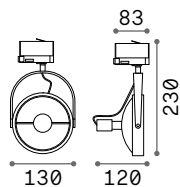

Glim Track

0,320 Kg/0,0180 m³

GU10 Bulbs LED GU10 10W 3000 K included. Code **189031**

IP20

Power	Track	Finish	Code	€
max 50W	3-Phase	White	229676	95
		Black	229683	95

P. 321

SINGLE CONNECTION

Required	Driver	Finish	Code	€
No	On/Off	White	170145	23
		Black	170152	23