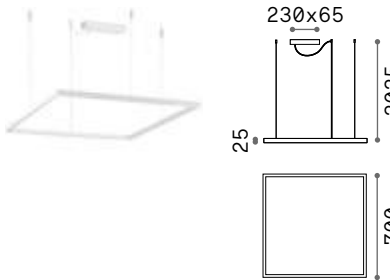

2,000 Kg/0,0819 m³

LED SMD Driver included - Cable length 2500 mm

Measure	Power	Driver	Lumen	CCT	Finish	Code	€
700x700	44 W	On-Off	4350 lm	3000 K	White	259178	245
					Black	259185	245