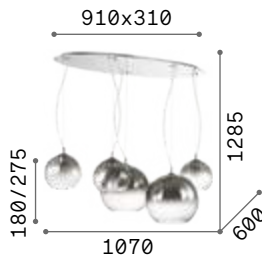

8,700 Kg / 0,2424 m³
E27 max 5 x 42W

€ 520

138305 ■ FadeChrome