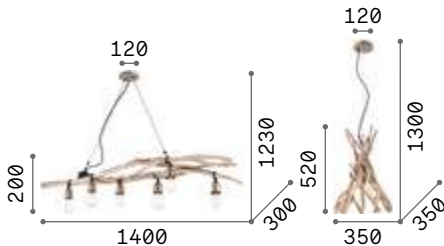

E27 max 6x 15W

€ 180

134826 ■ Rope

3000 K
910 lm

119571 € 3,50

Driftwood

Metal ceiling cup. Suspended structure made of natural branches. Brushed metal bulb socket cover.

IP20