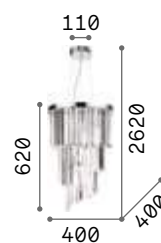

IP20

10,000 Kg / 0,1136 m³
E14 max 8 x 40W

€ 550

117737 Chrome

101224 3000 K
470 lm

€ 2,00