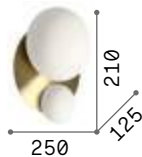

Ninfea

Plated or powder-coated metal base. White overlay, acid-etched blown glass diffusers. Available finishes: white or satin brass.

LED Bulbs LED GX53 9W 3000 K included.
Cod. **123936**

0,800 Kg / 0,0063 m³

G9 max 2 x 4W

€ 132

327716 **White** **new** 306940 **White**
346533 **Brass** **new** 293646 **Brass**

3000 K
510 lm

305486 € 6,00

3000 K
910 lm

123936 € 5,00 **P. 339** **P. 471**