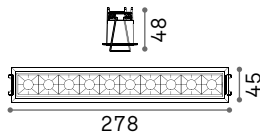

273 x 37 mm
0,580 Kg/0,0022 m³

LED SMD OSRAM Driver ON/OFF included

Power	Beam	Lumen	CCT	Finish		Code	€
20 W	29°	1700 lm	2700 K	Black	+ ■	341743	110 new
		1750 lm	3000 K	Black	+ ■	206233	110
		2000 lm	4000 K	Black	+ ■	267883	110

DIMMABLE DRIVER* Optional

Model	Control	Power	Output	Measure (LxHxW)	Code	€
5,5W/12W	DALI	12 W	700 mA	132 x 20 x 30 mm	267982	56
20 W	DALI/Push	25 W	600 mA	135 x 24 x 72 mm	268002	75

Light beam: ACCENT