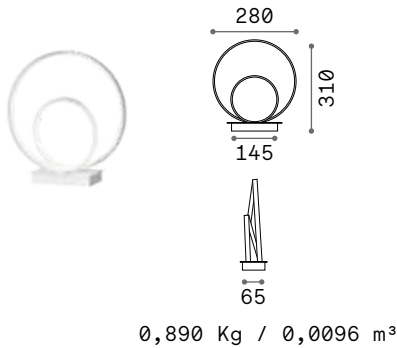

Oz new

Plated or powder coated metal base and frame. PVC wires. Opal rubber diffuser. Available finishes: white, black or brushed brass.

LED LED source 2700 / 3000 / 4000 K, 30.000 h life.

ON OFF Lamp with integrated switch.

Source	LED SMD	LED life	30.000 h
Power	22W	Insulation class	II
Driver included	On/Off	IP	20
Drivers available	No	Material	Aluminum
CCT	2700 K / 3000 K / 4000 K		
CRI	≥90		

LED SMD Driver included

Power	Driver	Lumen	CCT	Finish	Code	€
22 W	On-Off	2500 lm	2700 K	White	342467	140 new
				Black	342474	140 new
				Brass	342481	140 new
		2600 lm	3000 K	White	269474	140
				Black	269481	140
				Brass	269498	140
		2800 lm	4000 K	White	342498	140 new
				Black	342504	140 new
				Brass	342511	140 new