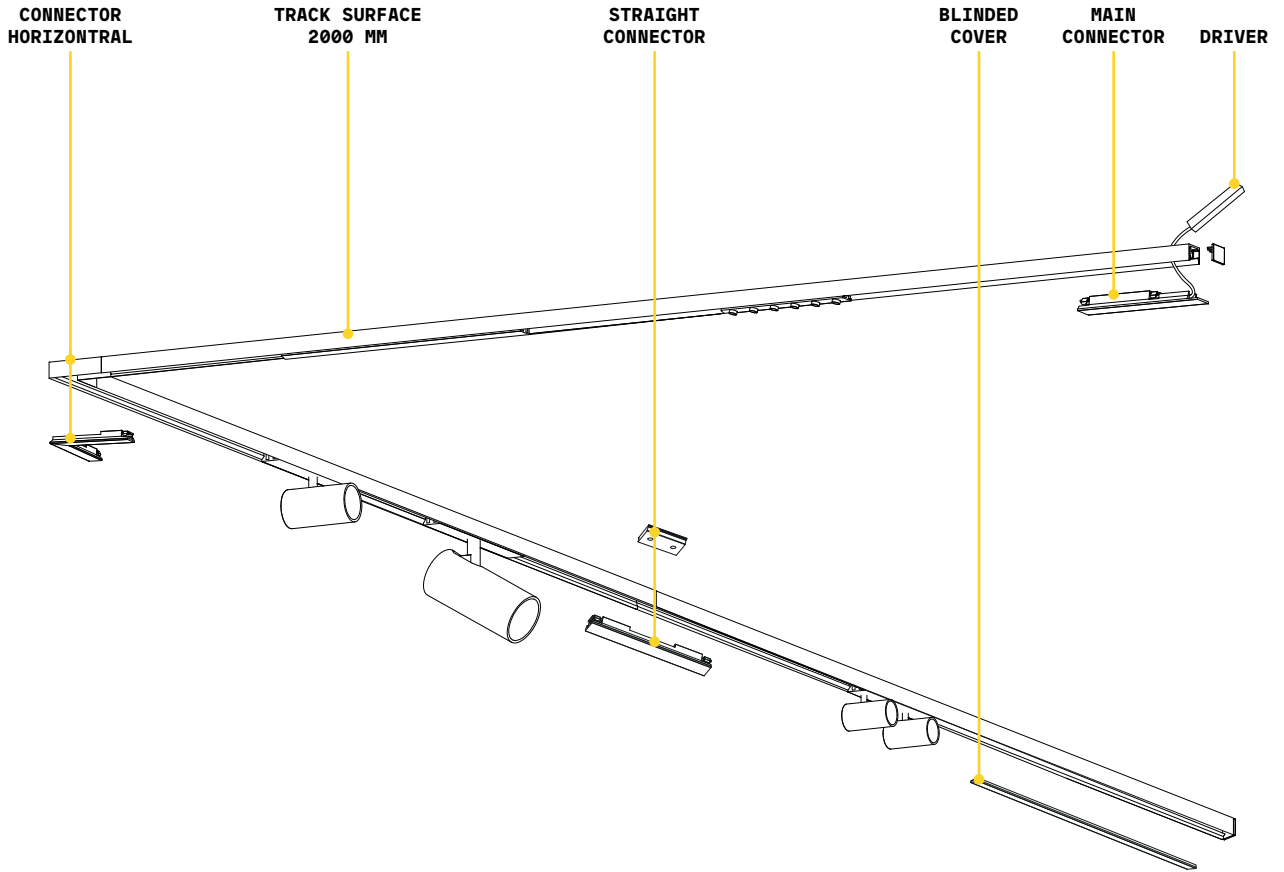

Stick - Assembly plans

BLINDED COVER