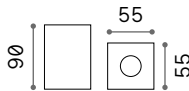

LED COB BRIDGELUX

0,230 Kg/0,0005 m³

Power	Beam	Lumen	CCT	Finish	Code	€
10 W	28°	1000 lm	3000 K	White	206035	65
				Black	206042	65