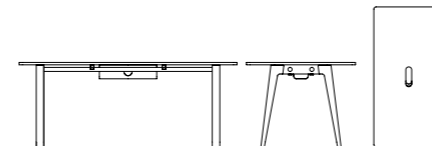

4 seats workbench
Length : 280cm
Width : 140cm
Height : 75cm

Meeting table

MATERIALS

Stainless steel
Steel

MANUFACTURING

Bosnia
Bulgaria
France
Lithuania
Poland
United-Kingdom

FINISHES

Oak
Venezia recycled plastic
White laminate
White plywood

DIMENSIONS

Length : 160cm
Width : 95cm
Height : 75cm

Length : 190cm
Width : 95cm
Height : 75cm

Length : 220cm
Width : 95cm
Height : 75cm

Option

Cable hole

Length : 50cm
Width : 25cm
Height : 12cm

Cable holder