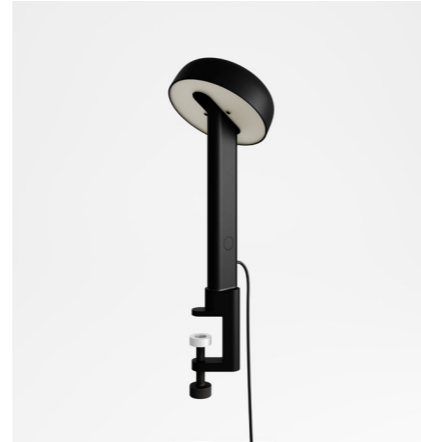

Length : 150cm
Width : 20cm
Thickness : 2,5cm
Maximum load : 14kg

Nod

Table lamp

Clamp lamp

MIDI Outdoor table leg

MIDI Outdoor table

SSDr outdoor chair

- COLORS**
 Cloudy white
 Graphite black
 Eucalyptus grey
 Rosemary green
 Royal blue
 Ash pink
 Naples yellow