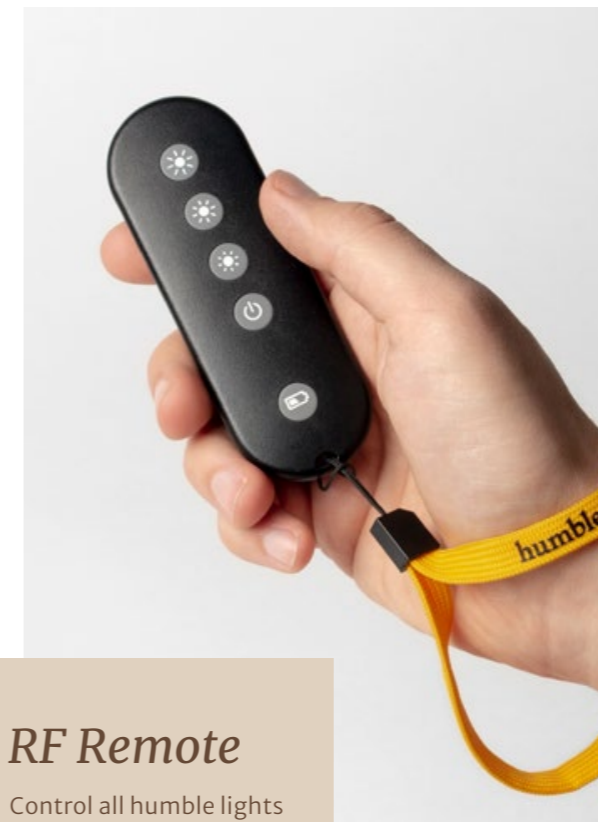

Bulbs & Accessories

Travel Case

Carry and protect your Humble One or Two.

humble

Charger Double

Available in normal and large (shown here).

RF Remote

Control all humble lights within a 10m radius.