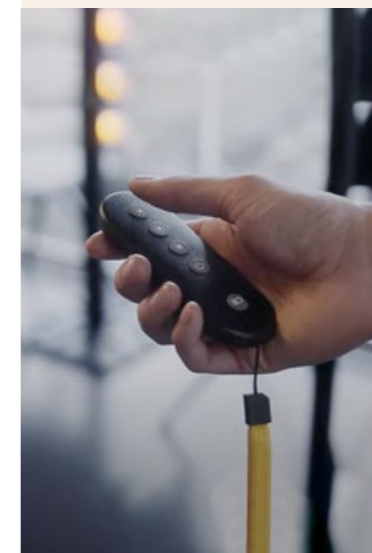

Waterproof IP65

Our lamps have silicone sealing seals and are IP65 certified. This means you can leave them outside when the weather turns. Convenient, right?

Control from a distance

All lamps within a radius of 10 metres can be controlled simultaneously with the Humble remote. Our smart lamps can even be controlled with your phone.