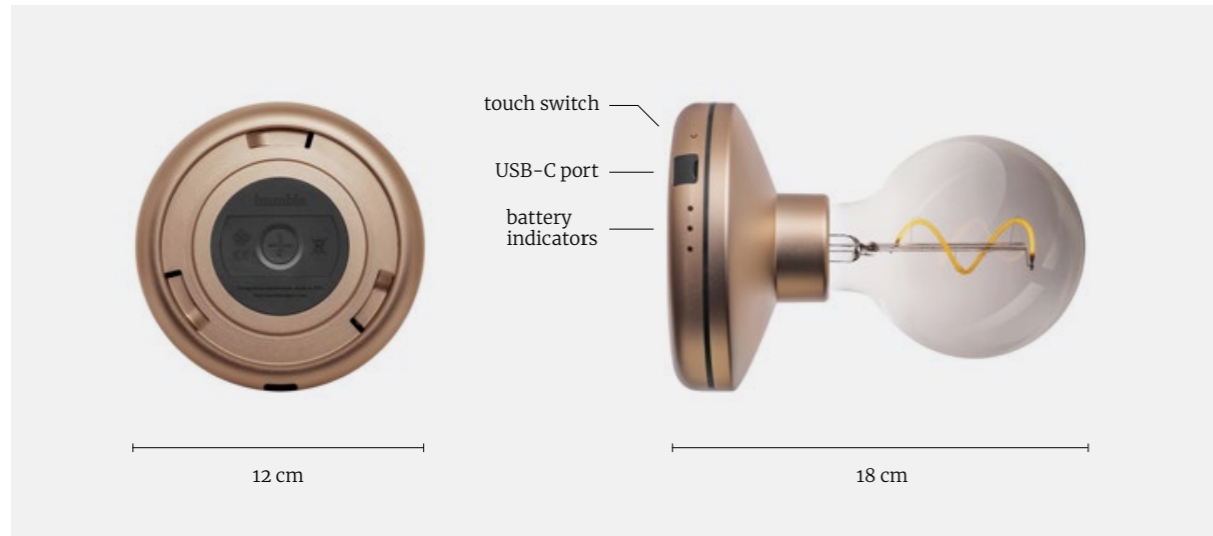

Environment

IP65 – waterproof

Dimensions

Ø 8,5 x H 19,5 cm – Ø 3.3 x H 7.7 inch

Weight

0,31 kg – 0.69 lbs

Technical specifications

Light source:	E27 low-voltage bulb
Power:	0,45 W
Charging	Wirelessly (qi standard) or via cable
Kelvin:	2200k
Dimmable:	3 levels
Battery capacity:	4000 mAh
Charging cable:	USB-C to USB-A
Control:	Toggle switch on bottom of base
Adapter:	5V 2A (= 10W, recommended) 5V 3A (= 15W, max)

Dimensions

Ø15 x H 29 cm – Ø3.9 x H 11.3 inch

Weight

0,635 kg – 1.4 lbs

Technical specifications

Light source:	E14 LED
Power:	0,5 W
Charging	Wirelessly (qi standard) or via cable
Kelvin:	2600 K
Dimmable:	3 levels (normal mode) Continuous (smart mode)
Battery capacity:	8240 mAh
Charging cable:	USB-C to USB-A
Control:	Toggle switch on bottom of base Touch control on the side Smart control (smart mode)
Adapter:	5V 2A (= 10W, recommended) 5V 3A (= 15W, max)

Restaurant 'Helling 7'
Amsterdam, the Netherlands
Bug Gold

Humble Bee

A perfect spot for a wall light, but no electricity in sight? Our Humble Bee has you covered. Packed with a big battery with up to 220 hours of light, the Bee easily twists on - and off - its wall plate to create instant atmosphere with its warm glow. Control your Bee via touch or simply integrate it into your existing smart home to adjust the light by app, switch or voice control.

Wall mount with easy twist-off

Bee

Materials

Base	Aluminium
Bulb	Glass
Seals	Silicon

Environment

IP65 - waterproof

Dimensions

Ø 12 cm x H 18 cm - Ø 4.7 x H 7.1 inch