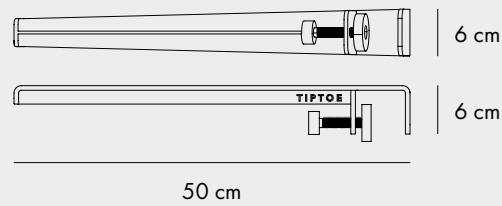

BUREAU KIDS

FINISHES

COLORS

PIED 50 CM

COLORS

ACCESSORIES

JO COAT HOOK

COLORS