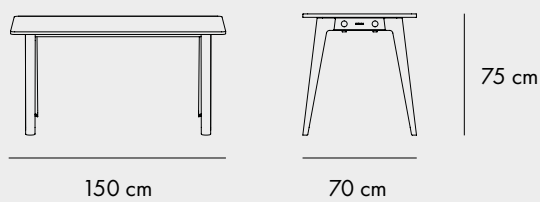

NEW MODERN DESK