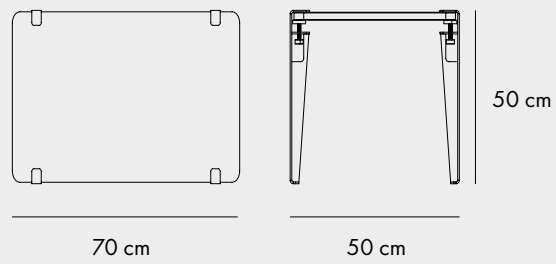

FINISHES

COLORS

BUREAU KIDS