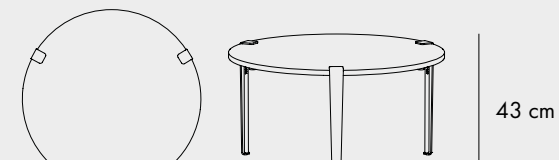

PACIFICO COFFEE TABLE