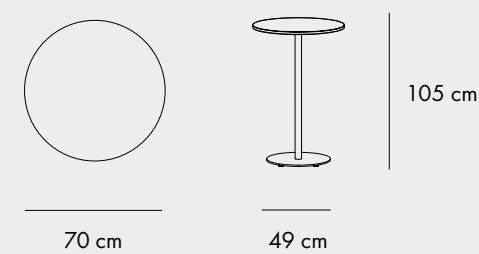

MOKA HIGH TABLE - 105CM