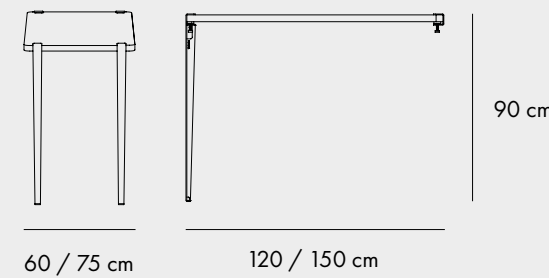

WALL-MOUNTED TABLE H90