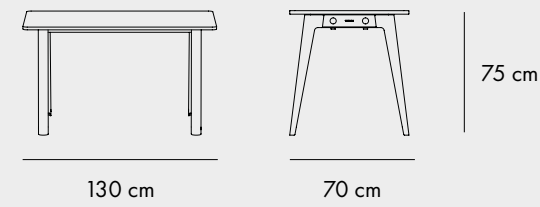

NEW MODERN DESK