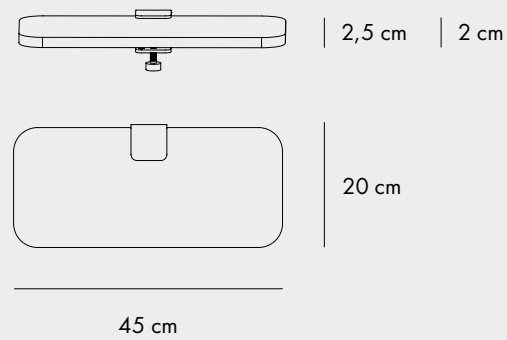

BOOK SHELF L45