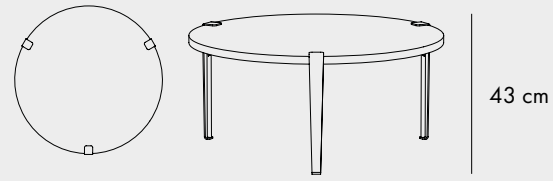

COLORS

MOKA BISTROT TABLE - 75CM

FINISHES

COLORS

COFFEE TABLES

BROOKLYN COFFEE TABLE

80 cm / 90cm 80 cm / 90cm

FINISHES