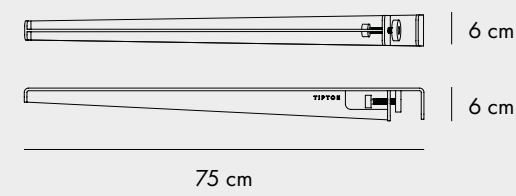

COLORS

TABLE LEG 75 CM

COLORS

WALL-MOUNTED TABLE H75

FINISHES

COLORS

TABLE LEGS 90 OR 110 CM

COLORS