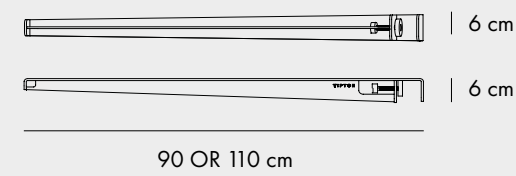

COLORS

TABLE LEG 75 CM

COLORS

WALL-MOUNTED TABLE H75

FINISHES

COLORS

TABLE LEGS 90 OR 110 CM

COLORS