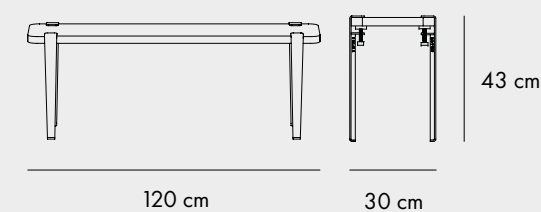

SEATING

SSD FULL WOOD

FINISHES

SSD

SEAT AND BACKREST FINISHES

SSD SOFT - RECYCLED FABRIC

FINISHES

GABRIEL FABRICS

COLORS

SSD BAR/SSDr BAR 65/75cm

FINISHES

COLORS

LOU

FINISHES

COLORS

MI LOU

FINISHES

COLORS

BIG LOU

FINISHES

COLORS

DUKE BENCH

FINISHES

COLORS