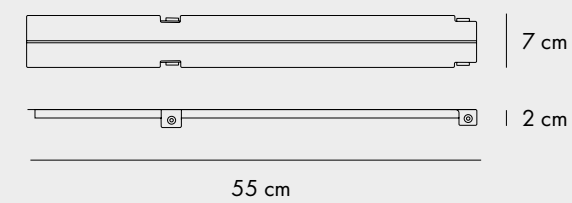

LEG CHANNEL