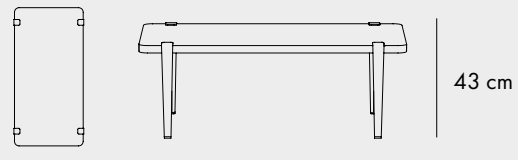

SANTIAGO COFFEE TABLE