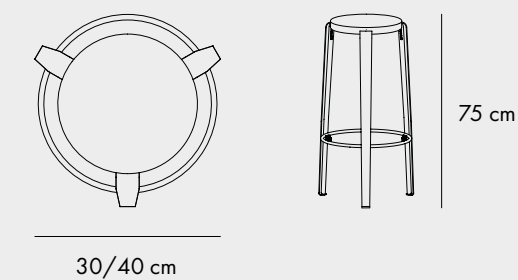

COLORS

BIG LOU