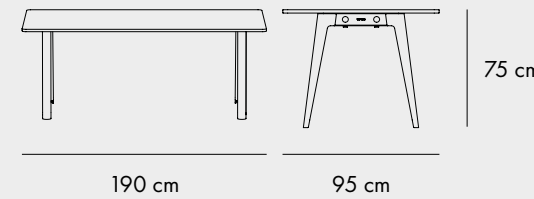

COLORS

NEW MODERN DINING TABLE