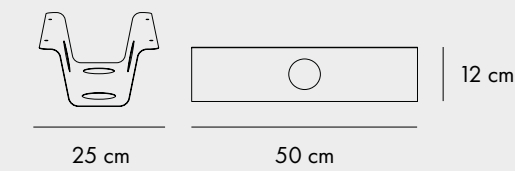

CABLE HOLDER