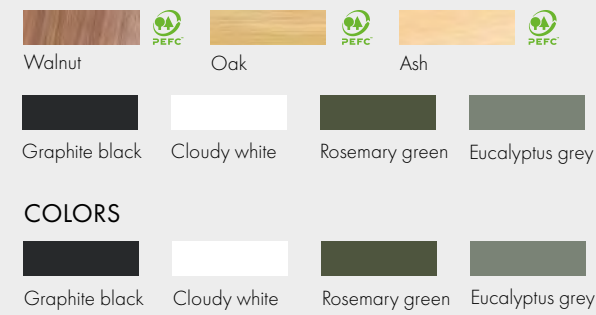

FINISHES

GABRIEL FABRICS

EASY OTTOMAN

FINISHES

GABRIEL FABRICS

SEATING

SSD FULL WOOD

FINISHES

SSD

SEAT AND BACKREST FINISHES

SSD SOFT - RECYCLED FABRIC

FINISHES

GABRIEL FABRICS

COLORS

SSD BAR/SSDr BAR 65/75cm

FINISHES

COLORS

Graphite black

Cloudy white

Rosemary green

Eucalyptus grey

Ash pink

Majorelle blue

Naples yellow