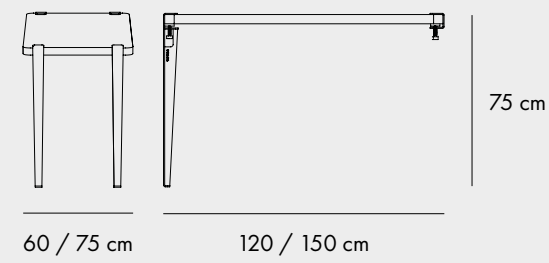

COLORS

TABLE LEG 75 CM

COLORS

WALL-MOUNTED TABLE H75

FINISHES

COLORS

TABLE LEGS 90 OR 110 CM

COLORS