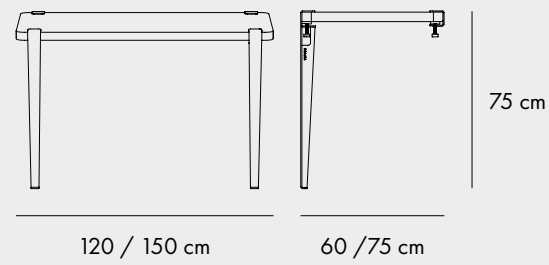

TABLES & DESKS – TIPTOE WALL-MOUNTED

WALL-MOUNTED DESK H75