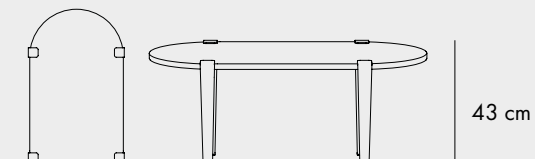

VENEZIA OBLONG COFFEE TABLE