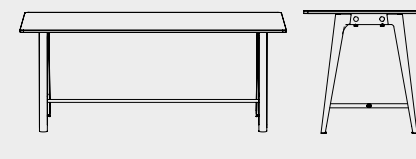

COLORS

NEW MODERN HIGH TABLE

190 cm

95 cm

90/105cm

FINISHES

COLORS

NEW MODERN HIGH TABLE