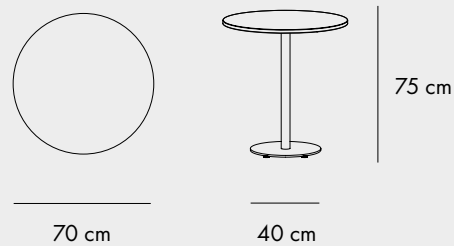

MOKA BISTROT TABLE - 75CM