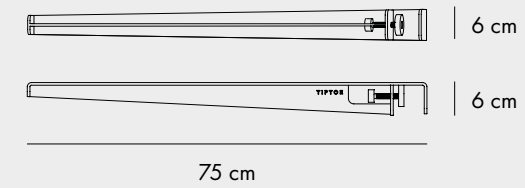

FINISHES

COLORS

MONOCHROME DESK

FINISHES

COLORS

TABLE LEG 75 CM

COLORS

BALTHAZAR TABLE