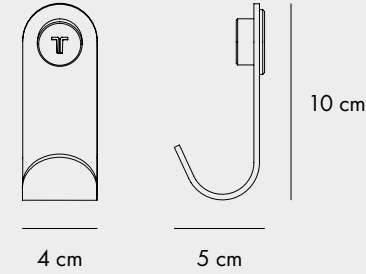

BUREAU KIDS

FINISHES

COLORS

PIED 50 CM

COLORS

ACCESSORIES

JO COAT HOOK

COLORS