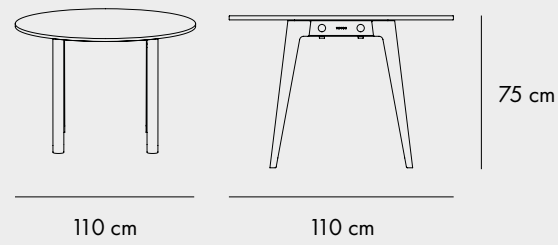

TABLES & DESKS – NEW MODERN COLLECTION

NEW MODERN DINING TABLE