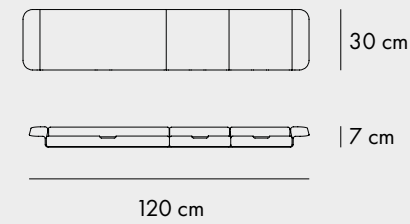

WAVE DRAWER UNIT