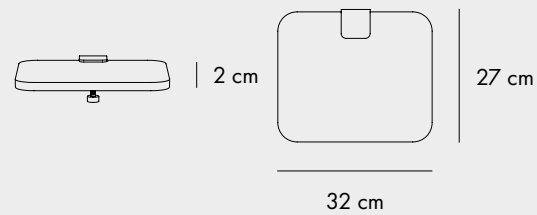

BEDSIDE SHELF