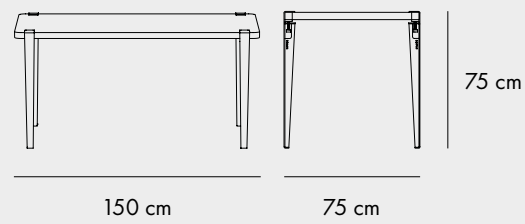

BALTHAZAR TABLE