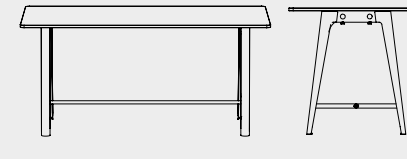

NEW MODERN HIGH TABLE