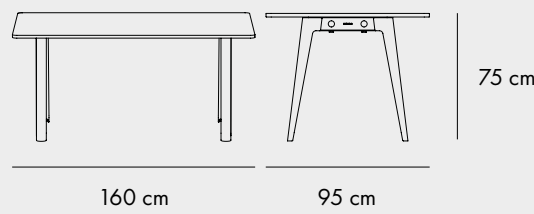

NEW MODERN DINING TABLE