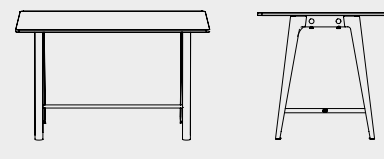

90/105cm

FINISHES

COLORS

NEW MODERN HIGH TABLE

160 cm

95 cm

90/105cm

FINISHES