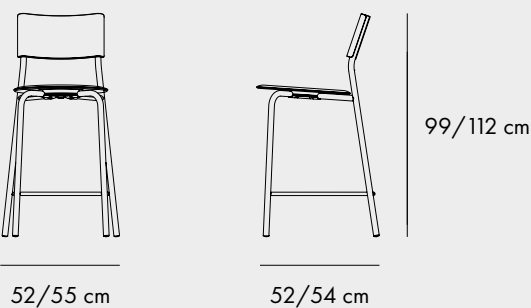

SSD

SEAT AND BACKREST FINISHES

SSD SOFT - RECYCLED FABRIC

FINISHES

GABRIEL FABRICS

COLORS

SSD BAR/SSDr BAR 65/75cm

FINISHES