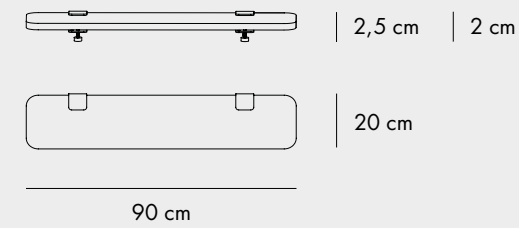

BOOK SHELF L90