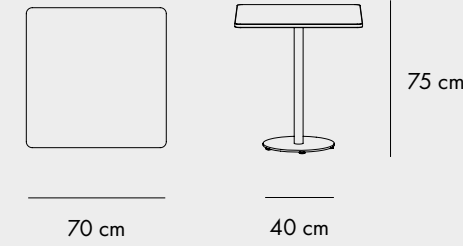

MOKA BISTROT TABLE - 75CM