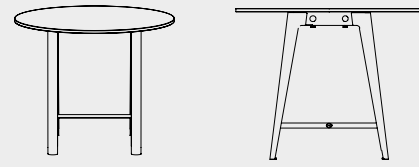

COLORS

NEW MODERN HIGH TABLE

110 cm

110 cm

90/105cm

FINISHES

COLORS

NEW MODERN HIGH TABLE