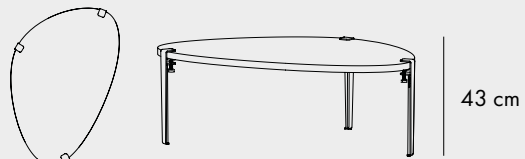

COLORS

VENEZIA COFFEE TABLE

80 cm 80 cm

FINISHES

COLORS

PEBBLE COFFEE TABLE

75 cm 120 cm

FINISHES