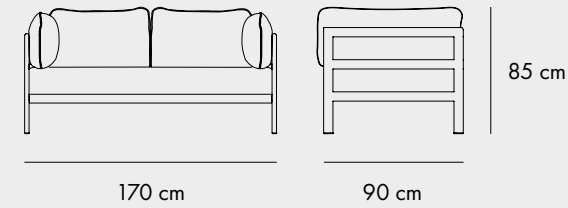

EASY SOFA

2-SEATER EASY SOFA