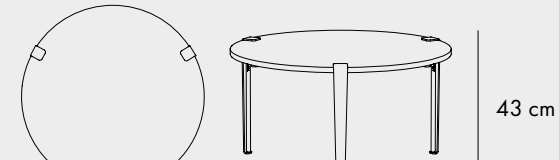

VENEZIA COFFEE TABLE