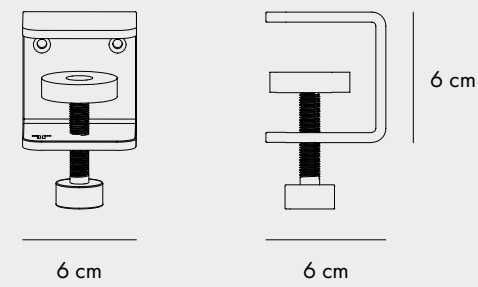

WALL BRACKET