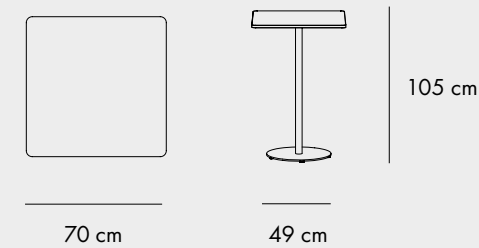

MOKA HIGH TABLE - 105CM

FINISHES

COLORS

MOKA COFFEE TABLE - 50CM

FINISHES

COLORS

MOKA HIGH TABLE - 105CM

FINISHES