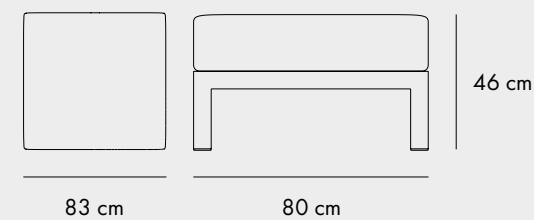

EASY OTTOMAN