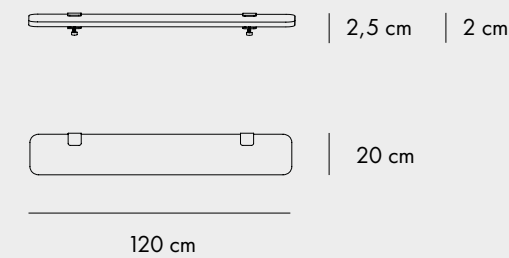

BOOK SHELF L120