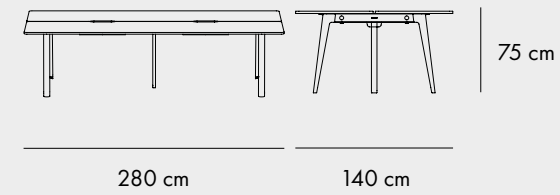

NEW MODERN WORK BENCH
4 PAX COMFORT