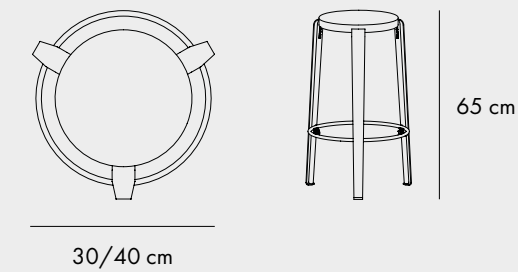

SEATING

SSD FULL WOOD

FINISHES

SSD

SEAT AND BACKREST FINISHES

SSD SOFT - RECYCLED FABRIC

FINISHES

GABRIEL FABRICS

COLORS

SSD BAR/SSDr BAR 65/75cm

FINISHES

COLORS

LOU

FINISHES

COLORS

MI LOU

FINISHES

COLORS

BIG LOU

FINISHES

COLORS

DUKE BENCH

FINISHES

COLORS