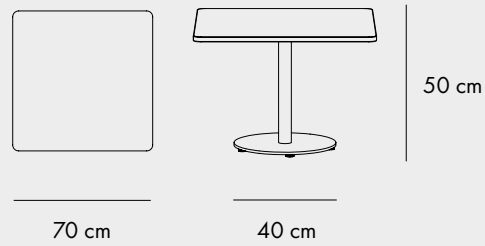

MOKA HIGH TABLE - 105CM

FINISHES

COLORS

MOKA COFFEE TABLE - 50CM

FINISHES

COLORS

MOKA HIGH TABLE - 105CM

FINISHES