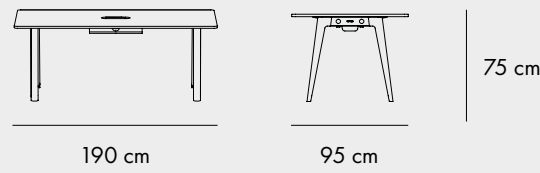

NEW MODERN MEETING