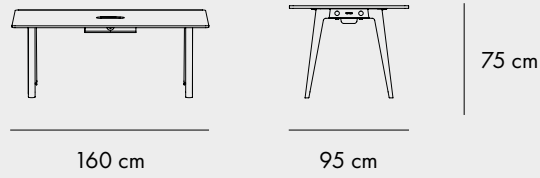

NEW MODERN MEETING