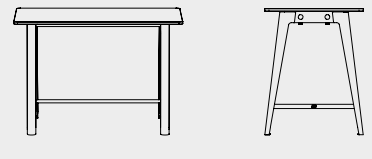

COLORS

NEW MODERN HIGH TABLE

110 cm

110 cm

90/105cm

FINISHES

COLORS

NEW MODERN HIGH TABLE