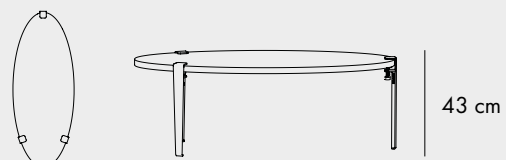

COLORS

VENEZIA OBLONG COFFEE TABLE

50 cm 100 cm

FINISHES

COLORS

SURF COFFEE TABLE

50 cm 120 cm

FINISHES