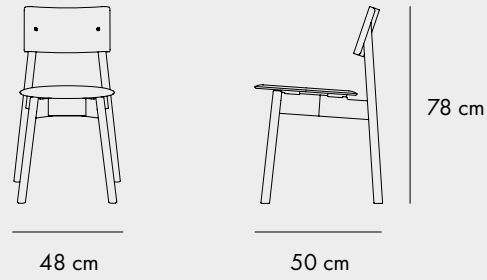

SEATING

SSD FULL WOOD