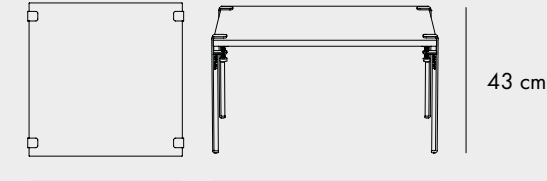

VERSAILLES COFFEE TABLE