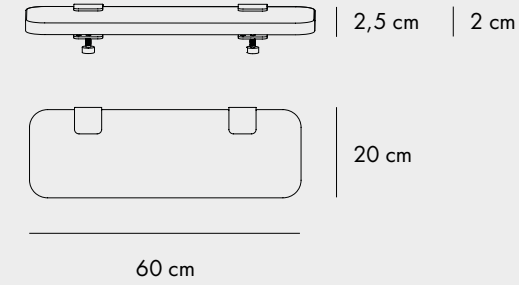

BOOK SHELF L60