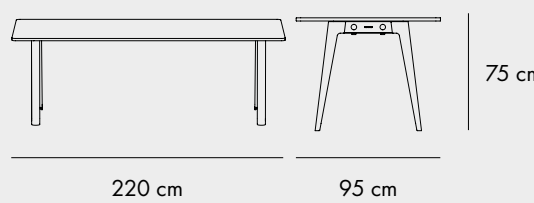

NEW MODERN DINING TABLE