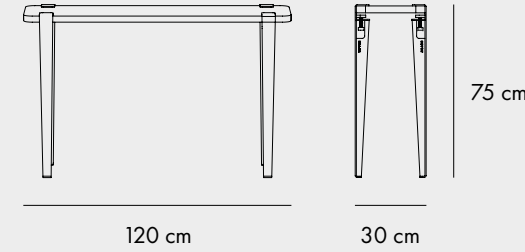

ACCESSORIES

193

PRODUCT INFORMATION

TABLES & DESKS – TIPTOE ORIGINAL

LOBO TABLE / NOMA DESK

FINISHES

COLORS

LIMA SIDE TABLE