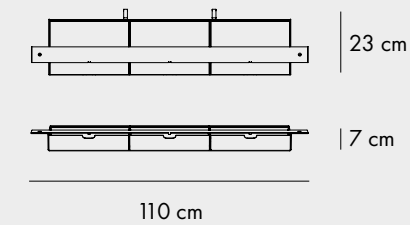

COLORS

NEW MODERN WAVE DRAWER UNIT