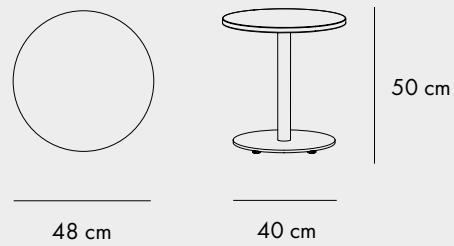

TABLES – MOKA COLLECTION

MOKA COFFEE TABLE - 50CM