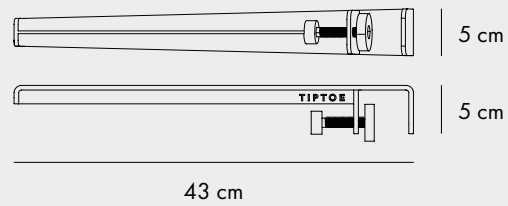

COLORS

PACIFICO COFFEE TABLE

80 cm 80 cm

FINISHES

COLORS

TABLE LEG 43 CM

COLORS

43 cm