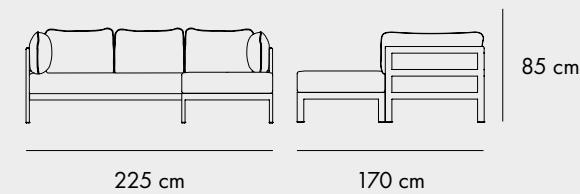

3-SEATER CORNER SOFA