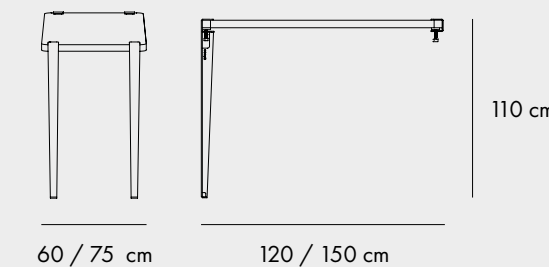

WALL-MOUNTED BAR TABLE H110