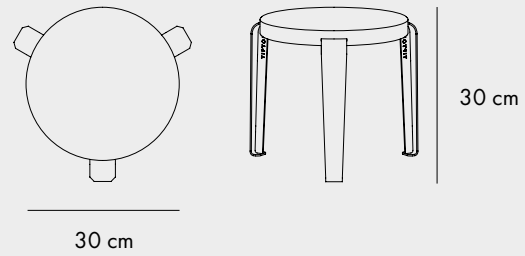

KIDS COLLECTION

MINI LOU