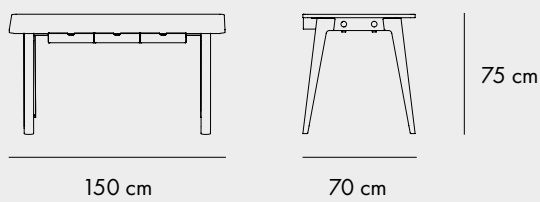

NEW MODERN DESK WITH WAVE