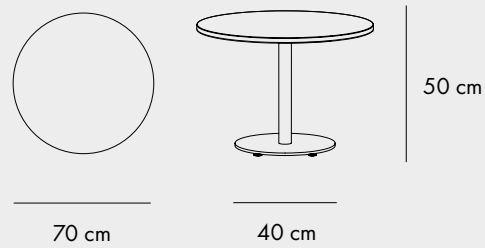

FINISHES

COLORS

MOKA BISTROT TABLE - 75CM

FINISHES

COLORS

MOKA COFFEE TABLE - 50CM

FINISHES

COLORS