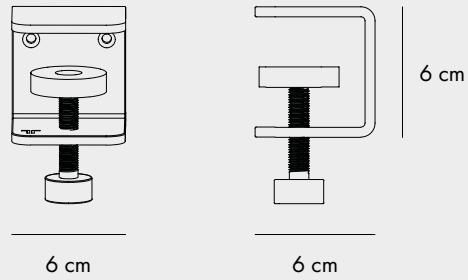

WALL SHELVES

WALL BRACKET