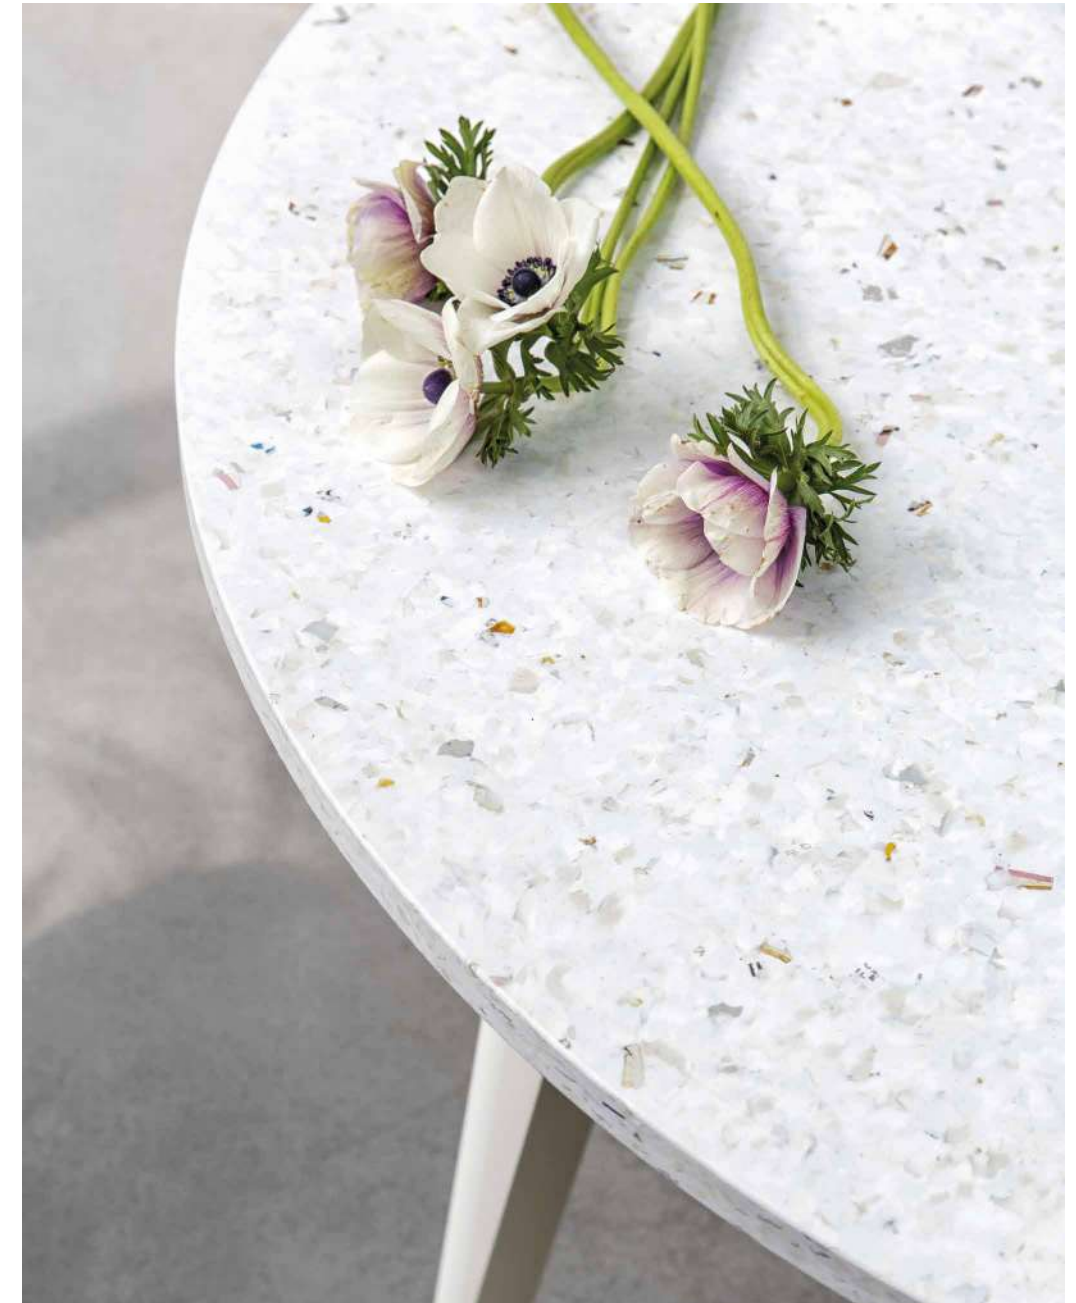

NEW MODERN table - venezia, cloudy white - Ø110cm - p. 174
Table NEW MODERN - venezia, blanc nuage - Ø110cm - p. 174