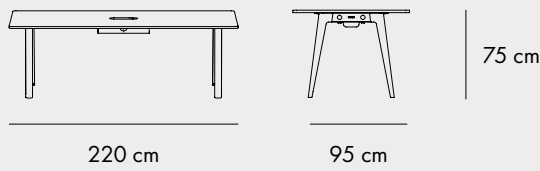

NEW MODERN MEETING