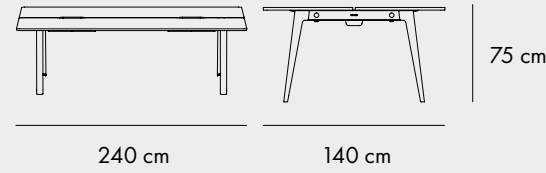

NEW MODERN WORK BENCH
4 PAX COMPACT