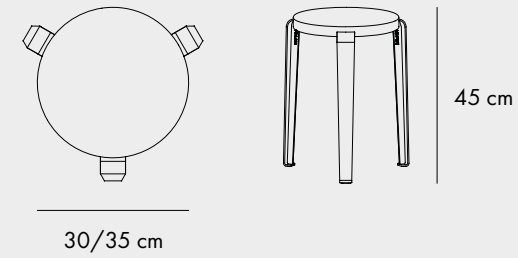

SEATING

SSD FULL WOOD

FINISHES

SSD

SEAT AND BACKREST FINISHES

SSD SOFT - RECYCLED FABRIC

FINISHES

GABRIEL FABRICS

COLORS

SSD BAR/SSDr BAR 65/75cm

FINISHES

COLORS

LOU

FINISHES

COLORS

MI LOU

FINISHES

COLORS

BIG LOU

FINISHES

COLORS

DUKE BENCH

FINISHES

COLORS