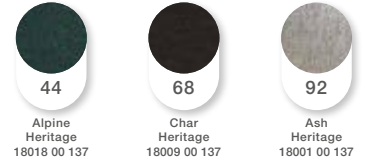

58

MOLO

OUTDOOR
LOUNGE

Sunbed with bamboo lamellas and 5 positions
Powder coated black steel leg construction

Cushions in Sunbrella fabric in different colors.
Heritage fabric contains 50% recycled Sunbrella acrylic,
47% Sunbrella acrylic and 3% polyester.

Maintenance: Oil / Repair lacquer
xx = fabric color code

MOLO 13101-0312

Type Sunbed
Lamellas Bamboo
Frame Powder coated black steel

Sunbed

RRP in EUR €849
RRP ex VAT €713

MOLO 13121-XXXX

Type Cushion
Cushion for sunbed
Sunbrella fabric