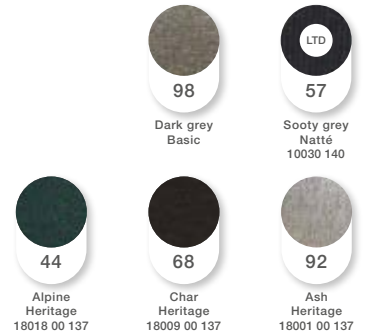

The LEVEL / LEVEL 2 collections consists of 4 end modules – 2 corners and 2 cozy corners, left and right, a chair module, a chaiselong module, an ottoman, a coffee table and a side table.

The modules can be combined in many different ways – find your inspiration here.

06 From RRP €3.377

From RRP €3.697 07

From RRP €4.896 08

01	LEVEL / LEVEL 2	122C01-XX51 / 222C01-XX51	
	Basic RRP in EUR · €6.415 RRP ex VAT · €5.391	Heritage RRP in EUR · €6.815 RRP ex VAT · €5.727	

02	LEVEL / LEVEL 2	122C02-XX51 / 222C02-XX51	
	Basic RRP in EUR · €4.695 RRP ex VAT · €3.946	Natté * RRP in EUR · €4.815 RRP ex VAT · €4.046	Heritage RRP in EUR · €4.945 RRP ex VAT · €4.156

03	LEVEL / LEVEL 2	122C03-XX51 / 222C03-XX51	
	Basic RRP in EUR · €5.016 RRP ex VAT · €4.214	Heritage RRP in EUR · €5.316 RRP ex VAT · €4.467	

04	LEVEL / LEVEL 2	122C04-XX51 / 222C04-XX51	
	Basic RRP in EUR · €5.814 RRP ex VAT · €4.887	Natté * RRP in EUR · €5.984 RRP ex VAT · €5.029	Heritage RRP in EUR · €6.164 RRP ex VAT · €5.181

05	LEVEL / LEVEL 2	122C05-XX51 / 222C05-XX51	
	Basic RRP in EUR · €5.296 RRP ex VAT · €4.451	Natté * RRP in EUR · €5.446 RRP ex VAT · €4.577	Heritage RRP in EUR · €5.596 RRP ex VAT · €4.703

06	LEVEL / LEVEL 2	122C06-XX51 / 222C06-XX51	
	Basic RRP in EUR · €3.377 RRP ex VAT · €2.839	Natté * RRP in EUR · €3.497 RRP ex VAT · €2.939	Heritage RRP in EUR · €3.627 RRP ex VAT · €3.049

07	LEVEL / LEVEL 2	122C07-XX51 / 222C07-XX51	
	Basic RRP in EUR · €3.697 RRP ex VAT · €3.107	Natté * RRP in EUR · €3.797 RRP ex VAT · €3.191	Heritage RRP in EUR · €3.897 RRP ex VAT · €3.275

08	LEVEL / LEVEL 2	122C08-XX51 / 222C08-XX51	
	Basic RRP in EUR · €4.896 RRP ex VAT · €4.115	Natté * RRP in EUR · €5.046 RRP ex VAT · €4.241	Heritage RRP in EUR · €5.196 RRP ex VAT · €4.367

* Limited availability for LEVEL / Not available for LEVEL 2