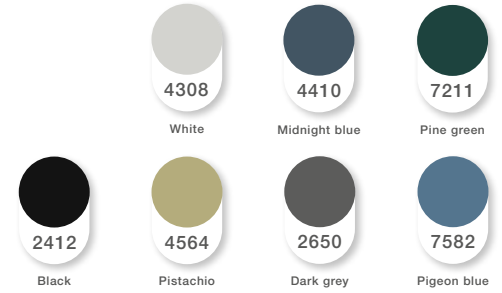

xx = color code

EYELET	20901-XXXX
Type	Tray table
Size	Ø45/H46,5 cm // Ø17,7/H18,3 in
Frame	Powder coated steel
Tabletop	Powder coated aluminum
Tray table	
RRP in EUR	€119
RRP ex VAT	€100

EYELET	20902-XXXX
Type	Tray table
Size	Ø57,5/H41 cm // Ø22,6/H16,1 in
Frame	Powder coated steel
Tabletop	Powder coated aluminum
Tray table	
RRP in EUR	€179
RRP ex VAT	€150