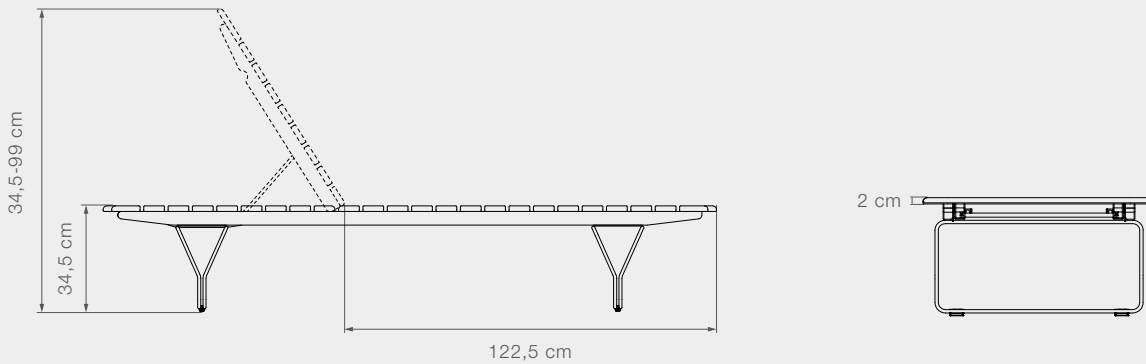

DESCRIPTION

Sunbed with bamboo lamellas and 5 positions

Powder coated black steel leg construction

Cushions in Sunbrella fabric in different colors.
Heritage fabric contains 50% recycled Sunbrella acrylic,
47% Sunbrella acrylic and 3% polyester.

Maintenance: Oil / Repair lacquer

13101 MOLO Sunbed

Product weight	26 kg // 57,3 lbs	Width	68 cm // 26,8 in	Seat depth	122,5-124 cm // 48,2-48,8 in	Slats thickness	2 cm // 0,8 in
Tube size	Ø10 mm // 0,4 in	Length	201,5 cm // 79,3 in	Backrest length	76 cm // 29,9 in	Diameter	203 cm // 79,9 in
Slats used	24 pcs	Height	34,5 cm // 13,6 in	Backrest height	34,5-99 cm // 13,6-39 in	Positions	5