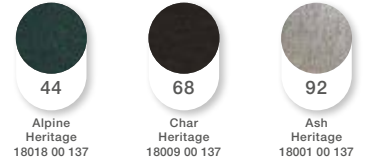

DESCRIPTION

COLORS

Powder coated steel frame
Bamboo seat and runners
Maintenance: Oil / Repair lacquer

xx = color code

CUSHIONS

PAON	12801-03XX
Type Seat	Dining chair Bamboo
Dining chair	
RRP in EUR	€229
RRP ex VAT	€192

PAON	12802-03XX
Type Seat	Lounge chair Bamboo
Lounge chair	
RRP in EUR	€359
RRP ex VAT	€302

PAON	12803-03XX
Type Seat and runners	Rocking chair Bamboo
Rocking chair	
RRP in EUR	€419
RRP ex VAT	€352