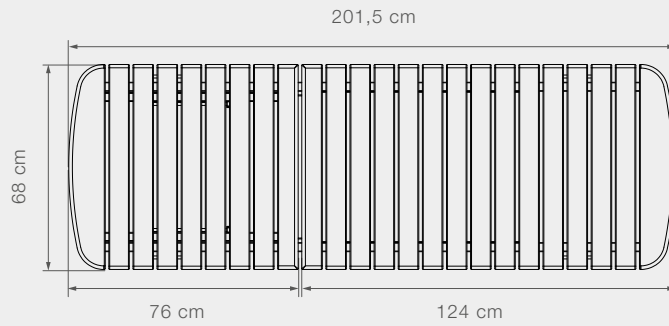

DESCRIPTION

Sunbed with bamboo lamellas and 5 positions

Powder coated black steel leg construction

Cushions in Sunbrella fabric in different colors.
Heritage fabric contains 50% recycled Sunbrella acrylic,
47% Sunbrella acrylic and 3% polyester.

Maintenance: Oil / Repair lacquer

13101 MOLO Sunbed

Product weight	26 kg // 57,3 lbs	Width	68 cm // 26,8 in	Seat depth	122,5-124 cm // 48,2-48,8 in	Slats thickness	2 cm // 0,8 in
Tube size	Ø10 mm // 0,4 in	Length	201,5 cm // 79,3 in	Backrest length	76 cm // 29,9 in	Diameter	203 cm // 79,9 in
Slats used	24 pcs	Height	34,5 cm // 13,6 in	Backrest height	34,5-99 cm // 13,6-39 in	Positions	5