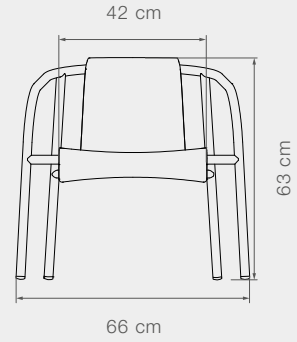

DESCRIPTION

Shell made from Danish household plastic trash

Powder coated steel frame

Maintenance: Repair lacquer

23811 NAMI Lounge chair

Product weight	6,5 kg // 14,3 lbs	Width	66 cm // 26 in	Seat width	42 cm // 16,5 in	Armrest height	57 cm // 22,4 in
Tube size	Ø25 mm // 1 in	Depth	60 cm // 23,6 in	Seat depth	44 cm // 17,3 in	Diameter	82 cm // 32,3 in
		Height	63 cm // 24,8 in	Seat height	31,5/36 cm // 12,4/14,2 in	Stackable max	10 chairs