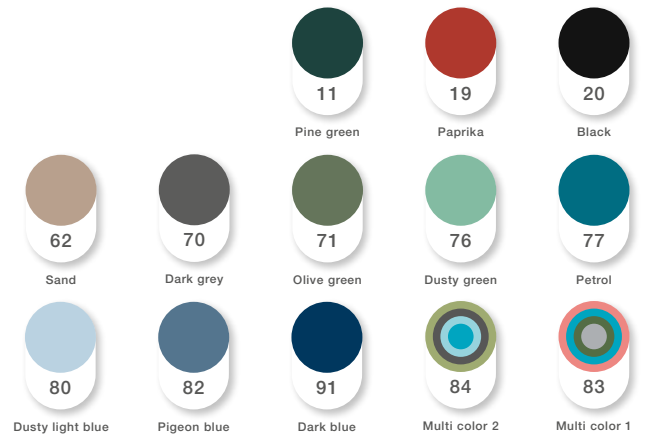

Type Rocking chair
Armrest and runners Bamboo
Lamella Ø12

Rocking chair

RRP in EUR €439

RRP ex VAT €369

DESCRIPTION

COLORS

Plastic lamellas
 Powder coated grey steel frame
 Bamboo armrest and runners
 Maintenance: Oil / Repair lacquer
 xx = lamellas color code