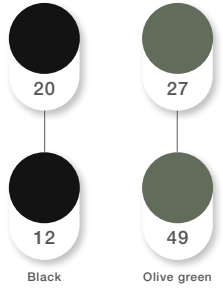

FOUR 12401-0326

Type Dining table, seats up to 4 persons
Size 90x90 cm // 35,4x35,4 in
Frame Powder coated grey aluminum
Tabletop Bamboo

Dining table

RRP in EUR €999
RRP ex VAT €839

DESCRIPTION

NAMI
Monocolor

COLORS

Black

Olive green

Powder coated grey or black steel or aluminum construction
 Bamboo, aluminum or Danish household plastic tabletop
 Granite
 Maintenance: Oil / Repair lacquer
 xx = color code

03
Bamboo

12
Black steel

18
Grey steel

24
Black aluminum

26
Grey aluminum

SKETCH 10705-0318

Type Dining table, seats up to 6 persons
 Size 160x89 cm // 63x35 in
 Frame Powder coated grey steel
 Tabletop Bamboo

Dining table