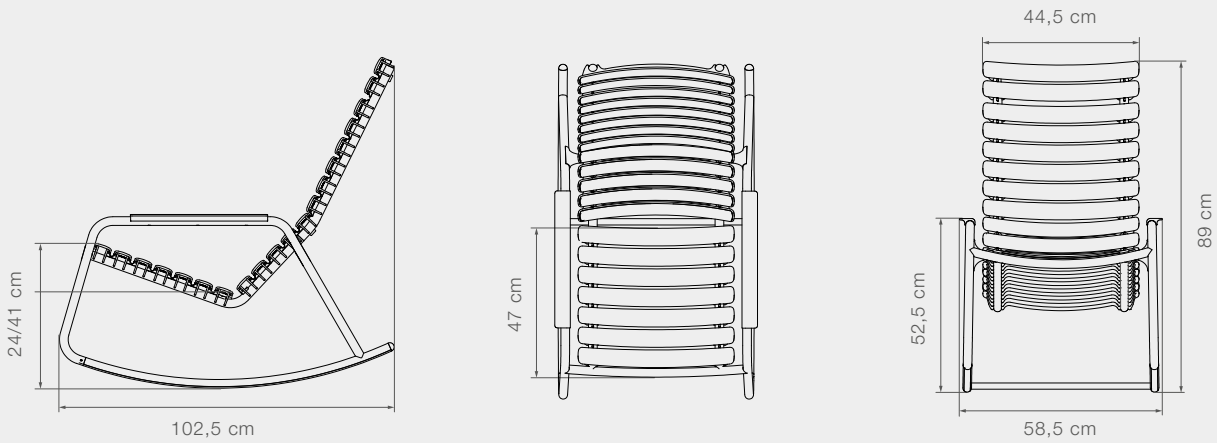

DESCRIPTION

Lamellas made from Danish household plastic trash
Powder coated aluminum frame

Bamboo or powder coated aluminum armrest

Maintenance: Oil / Repair lacquer

22303 RECLIPS Rocking chair

Product weight	8 kg // 17,6 lbs	Width	58,5 cm // 23 in	Seat width	44,5 cm // 17,5 in	Armrest height	52,5 cm // 20,7 in
Lamella size	Ø25 mm // 1 in	Depth	102,5 cm // 40,4 in	Seat depth	47 cm // 18,5 in	Diameter	110,7 cm // 43,6 in
Lamella used	20 pcs	Height	89 cm // 35 in	Seat height	24/41 cm // 9,5/16,1 in