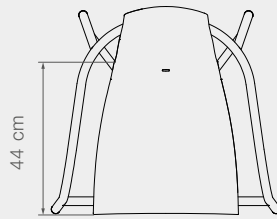

DESCRIPTION

Shell made from Danish household plastic trash

Powder coated steel frame

Maintenance: Repair lacquer

23811 NAMI Lounge chair

Product weight	6,5 kg // 14,3 lbs	Width	66 cm // 26 in	Seat width	42 cm // 16,5 in	Armrest height	57 cm // 22,4 in
Tube size	Ø25 mm // 1 in	Depth	60 cm // 23,6 in	Seat depth	44 cm // 17,3 in	Diameter	82 cm // 32,3 in
		Height	63 cm // 24,8 in	Seat height	31,5/36 cm // 12,4/14,2 in	Stackable max	10 chairs