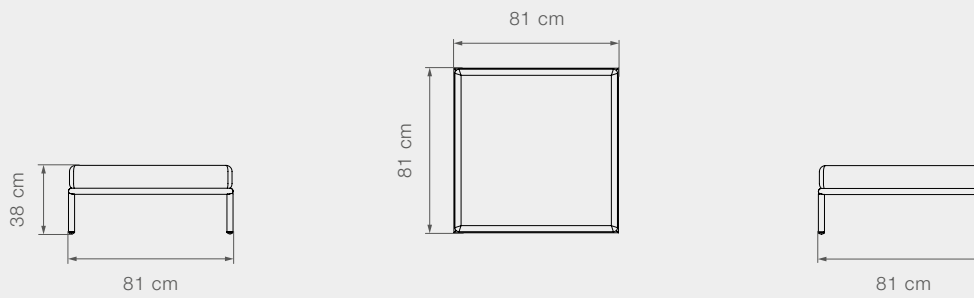

DESCRIPTION

Powder coated grey aluminum construction

Bamboo tabletop

Cushions in Sunbrella fabric in different colors

Maintenance: Oil / Repair lacquer

*TT = TableTop

12203 LEVEL / 22203 LEVEL 2 Ottoman

Product weight	8,6 kg // 19 lbs	Width	81 cm // 31,9 in	Seat width w. cushion	81 cm // 31,9 in	Diameter	114 cm // 44,9 in
Tube size	Ø30 mm // 1,2 in	Depth	81 cm // 31,9 in	Seat depth w. cushion	81 cm // 31,9 in		
Lamella size	1,5x4,5 cm // 0,6x1,8 in	Height	22,5 cm // 8,9 in	Seat height w. cushion	38 cm // 15 in