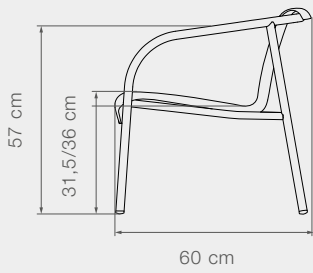

DESCRIPTION

Shell made from Danish household plastic trash

Powder coated steel frame

Maintenance: Repair lacquer

23811 NAMI Lounge chair

Product weight	6,5 kg // 14,3 lbs	Width	66 cm // 26 in	Seat width	42 cm // 16,5 in	Armrest height	57 cm // 22,4 in
Tube size	Ø25 mm // 1 in	Depth	60 cm // 23,6 in	Seat depth	44 cm // 17,3 in	Diameter	82 cm // 32,3 in
		Height	63 cm // 24,8 in	Seat height	31,5/36 cm // 12,4/14,2 in	Stackable max	10 chairs