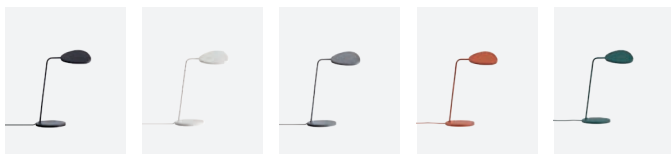

LEAF TABLE LAMP

by Broberg & Ridderstråle

Inspired by the leaves of a tree and featuring a dimmable LED light, the Leaf Table Lamp is an easy match with your desk, bedside or any table space.

41

Muto Lighting

Black

White

Grey

Copper Brown

Dark Green

15,5 x 18,5 cm /
6" x 7.25"

41,5 cm /
16.25"

18 cm /
7"