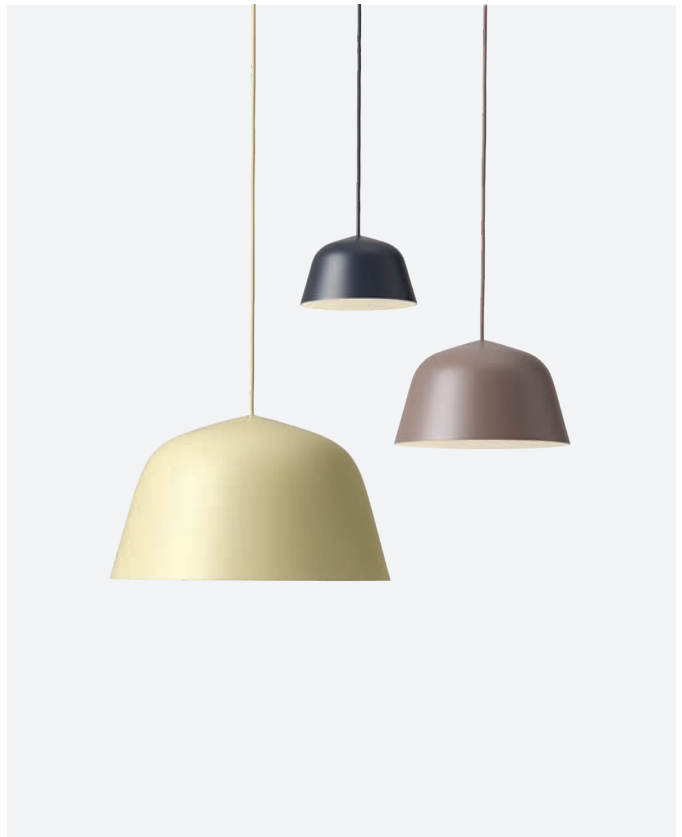

AMBIT PENDANT LAMP

by TAF Studio

23

Muuto Lighting