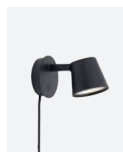

TIP WALL LAMP

by Jens Fager

The Tip Wall Lamp offers direct as well as ambient lighting, featuring an adjustable head with opal diffuser and dimmer function, allowing you to alter the volume of light as you'd like.

31

Muto Lighting

Black

16 cm / 6.3"

9,5 cm / 3.7"

Ø 9,5 cm / 3.7"

MATERIAL

Pressure die-casted aluminum, PVC cord

LIGHT SOURCE

Integrated non-replaceable LED, max. 8W, 220 lm, 2700 K, CRI 90, dimmable

Versions: EU, UK, US, AUD/NZL

Please note that the availability of this product or specific variants of it may vary across regions.