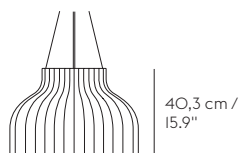

STRAND PENDANT LAMP

by Benjamin Hubert

Closed Ø 80 cm / 31.5"

Closed Ø 60 cm / 23.6"

Open Ø 60 cm / 23.6"

Open Ø 40 cm /
15,7"

Open Ø 28 cm /
11"

MATERIAL