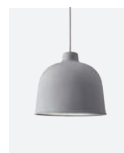

GRAIN PENDANT LAMP

by Jens Fager

The Grain Pendant Lamp is made from a bamboo fiber composite, lending the design an elegant, matte surface.

Grey

18,5 cm /
7.25"

Ø 21 cm /
8.25"

MATERIAL

Mixture of bamboo fibers and plastic, PVC cord

LIGHT SOURCE

EU & US: G9, max. 5W SBLED. Included light source: 3W LED, 260 lm, 3000K, CRI >90, dimmable

Versions: EU, UK, US, AUD/NZL, CHN

Please note that the availability of this product or specific variants of it may vary across regions.