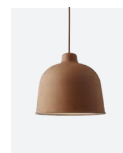

GRAIN PENDANT LAMP

by Jens Fager

The Grain Pendant Lamp is made from a bamboo fiber composite, lending the design an elegant, matte surface.

Nature

18,5 cm /
7.25"

Ø 21 cm /
8.25"

MATERIAL

Mixture of bamboo fibers and plastic, PVC cord

LIGHT SOURCE

EU & US: G9, max. 5W SBLED. Included light source: 3W LED, 260 lm, 3000K, CRI >90, dimmable

Versions: EU, UK, US, AUD/NZL, CHN

Please note that the availability of this product or specific variants of it may vary across regions.