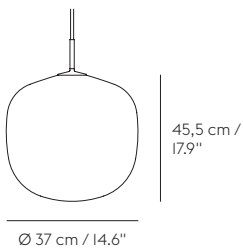

RIME PENDANT LAMP

by TAF Studio

Black

White

Orange

Grey

MATERIAL

Mouthblown glass shade, aluminum, powder coated top-piece and pendant tube, PVC cord

LIGHT SOURCE

Ø45 – EU/US: E27/E26, max. 60W Incandescent or 18W SBLED
Recommended light source: Type A60 or A67, LIIO Ø60 mm frosted, 750-1500 lm, 2700 K, CRI >90. Light source not included

Ø37 – EU/US: E27/E26, max. 60W Incandescent or 18W SBLED
Recommended light source: Type A60, LIIO Ø60 mm frosted, 750-1500 lm, 2700 K, CRI >90. Light source not included

Ø25 – EU/US: E14/E12, max. 40W Incandescent or 10W SBLED
Recommended light source: Type P45, L85 Ø45 mm frosted, 400-800 lm, 2700 K, CRI >90. Light source not included

Ø12 – EU: G9, max. 25W. Included light source: 3W frosted LED, 200 lm, 2700K, CRI >90, dimmable

Versions: EU, UK, US (except Ø12), AUD/NZL, CHN

Please note that the availability of this product or specific variants of it may vary across regions.