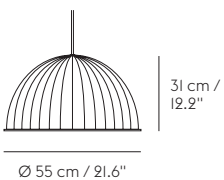

MATERIAL

Recycled plastic, PVC cord

LIGHT SOURCE

Ø82 & Ø55 – EU/US: E27/E26, max. 30W SBCFL or 18W SBLED / max. 60W Incandescent or 30W SBCFL. Recommended light source: Type A60 or G90 or G125, L175 Ø125 mm frosted, 1000 - 1500 lm, 2700 K, CRI >80. Light source not included

Versions: EU, UK, US, AUD/NZL, EURASIA, CHN