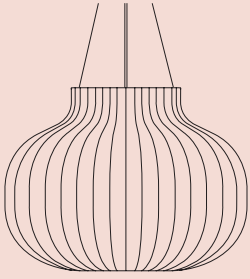

Overview – Muuto Lighting Collection

STRAND
PENDANT LAMP
Closed Ø 80