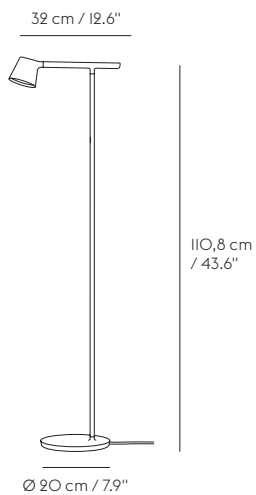

STRAND PENDANT LAMP

by Benjamin Hubert

Closed Ø 80 cm / 31.5"

Closed Ø 60 cm / 23.6"

Open Ø 60 cm / 23.6"

Open Ø 40 cm /
15,7"

Open Ø 28 cm /
11"

MATERIAL

Black

Umber

Green

26,2 cm /
10.3"

18,7 cm /
7.4"

MATERIAL

Extruded aluminum, PVC cord

LIGHT SOURCE

Grey

MATERIAL

Pressure die-casted aluminum, PVC cord

LIGHT SOURCE

Integrated non-replaceable LED, max. 10,9W, 330 lm, 2700 K, CRI 90, dimmable

Versions: EU, UK

The Tip Floor Lamp features a dimmable light source for both ambient and direct lighting. Designed in a height that allows for the user to dim and turn the lampshade and arm whilst seated.

Black

White

Grey

Copper Brown

Olive

29,5 cm / 11.5"

40 cm /
15.75"

Ø 16 cm /
6.25"