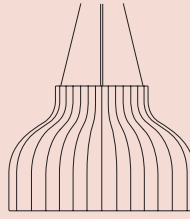

These are our new perspectives on modern lighting.

2 Muto Lighting

Rime Pendant Lamp
by TAF Studio

4	Overview
6	Inspiration
16	Strand Pendant Lamp
18	Rime Pendant Lamp
20	Post Lamp Series
22	Ambit Lamp Series
26	Grain Pendant Lamp
27	Beam Table Lamp
28	Tip Lamp Series
32	E27 Pendant Lamp
34	Unfold Pendant Lamp
36	Under The Bell Pendant Lamp
38	Fluid Pendant Lamp
40	Leaf Lamp Series
42	Pull Floor Lamp
44	Focus Table Lamp
45	Cosy in Grey Table Lamp
46	Control Table Lamp
48	General Information
50	Prices

Overview – Muuto Lighting Collection

STRAND
PENDANT LAMP
Closed Ø 80

STRAND
PENDANT LAMP
Closed Ø 60

STRAND
PENDANT LAMP
Open Ø 60

STRAND
PENDANT LAMP
Open Ø 40

STRAND
PENDANT LAMP
Open Ø 28

4

AMBIT
PENDANT LAMP
Ø 40

STRAND PENDANT LAMP

by Benjamin Hubert

Closed Ø 80 cm / 31.5"

Closed Ø 60 cm / 23.6"

Open Ø 60 cm / 23.6"

Open Ø 40 cm /
15,7"

Open Ø 28 cm /
11"

MATERIAL