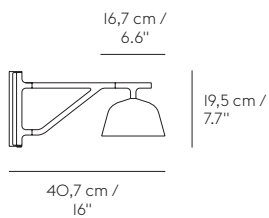

MATERIAL

Handspun aluminum, pressure die-casted aluminum, PVC cord

LIGHT SOURCE

EU & US: GX53, max. 12W SBLED. Included light source (for EU version only): 5,5W frosted LED, 330 lm, 2700K, CRI >90, dimmable

Versions: EU, UK, US