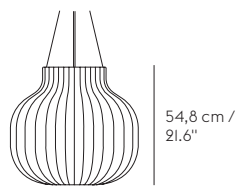

STRAND PENDANT LAMP

by Benjamin Hubert

Closed Ø 80 cm / 31.5"

Closed Ø 60 cm / 23.6"

Open Ø 60 cm / 23.6"

Open Ø 40 cm /
15,7"

Open Ø 28 cm /
11"

MATERIAL