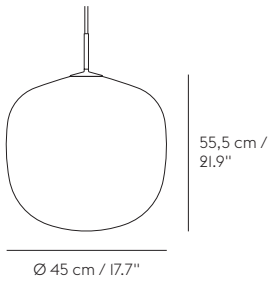

RIME PENDANT LAMP

by TAF Studio

Black

White

Orange

Grey

MATERIAL

Mouthblown glass shade, aluminum, powder coated top-piece and pendant tube, PVC cord

LIGHT SOURCE

Ø45 – EU/US: E27/E26, max. 60W Incandescent or 18W SBLED
Recommended light source: Type A60 or A67, LIIO Ø60 mm frosted, 750-1500 lm, 2700 K, CRI >90. Light source not included

Ø37 – EU/US: E27/E26, max. 60W Incandescent or 18W SBLED
Recommended light source: Type A60, LIIO Ø60 mm frosted, 750-1500 lm, 2700 K, CRI >90. Light source not included

Ø25 – EU/US: E14/E12, max. 40W Incandescent or 10W SBLED
Recommended light source: Type P45, L85 Ø45 mm frosted, 400-800 lm, 2700 K, CRI >90. Light source not included

Ø12 – EU: G9, max. 25W. Included light source: 3W frosted LED, 200 lm, 2700K, CRI >90, dimmable

Versions: EU, UK, US (except Ø12), AUD/NZL, CHN

Please note that the availability of this product or specific variants of it may vary across regions.