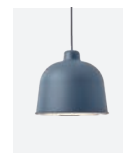

Black

Dusty Green

Grey

Nature

Blue-Grey

Dark Green

18,5 cm /
7.25"

Ø 21 cm /
8.25"