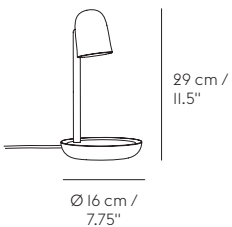

MATERIAL

Turned ash wood, PVC cord

LIGHT SOURCE

EU: GU10, max. 3W SBLED

Recommended light source: Type MR 16, L70 Ø50 mm frosted, 150-300 lm, 2700 K, CRI >80. Light source included

Versions: EU, UK