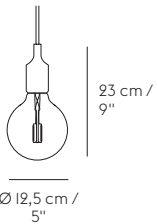

Black

White

Dark Grey

Light Grey

Orange