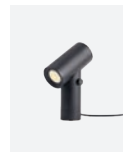

BEAM TABLE LAMP

by Tom Chung

Beam is a versatile table lamp with a modern expression and intuitive user-friendliness through the turn of a playful dial with light shone from both ends.

27

Muto Lighting

Aluminum