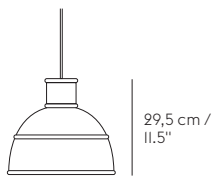

Ø 32,5 cm /
12,75"

MATERIAL

Silicone rubber, PC plastic diffuser

LIGHT SOURCE

EU/US: E27/E26, max. 60W Incandescent or 20W SBCFL
Recommended light source: Type A60, L110 Ø60 mm frosted,
600-1000 lm, 2700 K, CRI >80. Light source not included

Versions: EU, UK, US, AUD/NZL, EURASIA, CHN