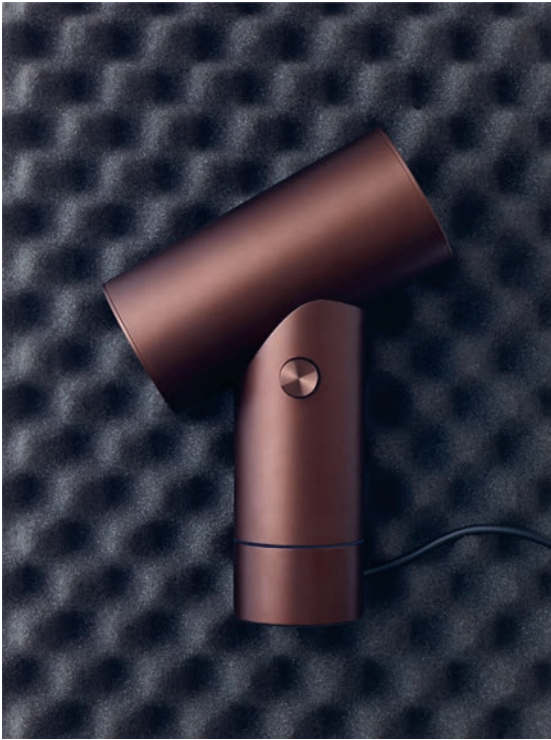

Beam Table Lamp
by Tom Chung

12

Muto Lighting

“The idea for Beam was to give as many possibilities for lighting control as possible while offering a poetic and interactive experience of light.”

– Tom Chung