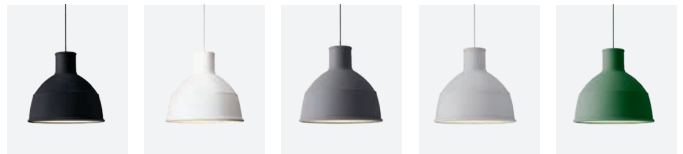

Black

White

Dark Grey

Light Grey

Green