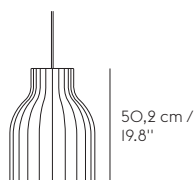

STRAND PENDANT LAMP

by Benjamin Hubert

Closed Ø 80 cm / 31.5"

Closed Ø 60 cm / 23.6"

Open Ø 60 cm / 23.6"

Open Ø 40 cm /
15,7"

Open Ø 28 cm /
11"

MATERIAL