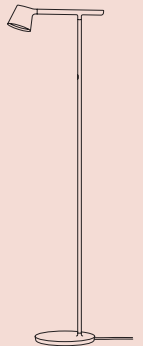

Overview – Muuto Lighting Collection

STRAND
PENDANT LAMP
Closed Ø 80

STRAND
PENDANT LAMP
Closed Ø 60

STRAND
PENDANT LAMP
Open Ø 60

STRAND
PENDANT LAMP
Open Ø 40

STRAND
PENDANT LAMP
Open Ø 28

4

AMBIT
PENDANT LAMP
Ø 40

AMBIT
PENDANT LAMP
Ø 25

AMBIT
PENDANT LAMP
Ø 16,5

AMBIT
RAIL LAMP
L 126

AMBIT
WALL LAMP
L 37

PULL
FLOOR LAMP
H 150

LEAF
FLOOR LAMP
H 118

LEAF
TABLE LAMP
H 41,5

POST
FLOOR LAMP
H 136, 2

POST
WALL LAMP
Ø 9,5

TIP
FLOOR LAMP
H 110,8

RIME
PENDANT LAMP
Ø 45

RIME
PENDANT LAMP
Ø 37

RIME
PENDANT LAMP
Ø 25

RIME
PENDANT LAMP
Ø 12

FLUID
PENDANT LAMP
Ø 42

FLUID
PENDANT LAMP
Ø 23

CONTROL
TABLE LAMP
H 21,5

BEAM
TABLE LAMP
H 26,2

WOOD
TABLE LAMP
H 50

COSY IN GREY
TABLE LAMP
H 32

FOCUS
TABLE LAMP
H 29

“The Strand Pendant Lamp is designed in a unique cocoon material that filters light through for a comfortable glow, paired with its elegant shapes.”