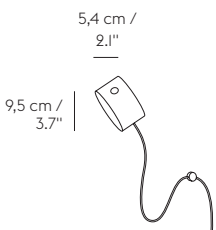

MATERIAL

Powder coated magnesium, acrylic opal diffuser, silicone cord, magnet with powder coated plastic

LIGHT SOURCE

Integrated non-replaceable LED, max. 6.7W, 330 lm, 2700 K, CRI 90, dimmable

Versions: EU, UK, US, EURASIA