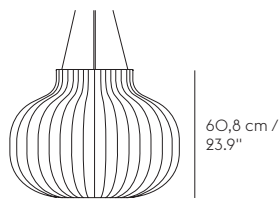

STRAND PENDANT LAMP

by Benjamin Hubert

Closed Ø 80 cm / 31.5"

Closed Ø 60 cm / 23.6"

Open Ø 60 cm / 23.6"

Open Ø 40 cm /
15,7"

Open Ø 28 cm /
11"

MATERIAL