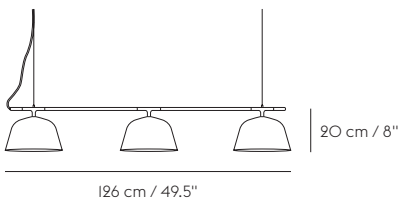

MATERIAL

Cast and extruded aluminum, handspun aluminum, PVC cord, steel wires

LIGHT SOURCE

EU/US: E14/E12, 3x max. 60W Incandescent, 3x 13W SBCFL or 3x 11W SBLED. Recommended light source: Type G45 or P45, L85 Ø45 mm frosted, 400-600 lm, 2700 K, CRI >80. Light source not included

Versions: EU, UK, US, AUD/NZL, CHN