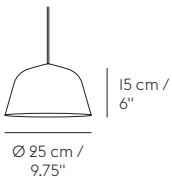

Black

White

Grey

Beige-Green

Dusty Green

Rose

Taupe

MATERIAL

Handspun and handpainted aluminum shade, PVC cord

LIGHT SOURCE

Ø40 – EU/US: E27/E26, max. 60W Incandescent, 13W SBCFL or 11W SBLED. Recommended light source: Type A60, L110 Ø60 mm frosted, 600-1000 lm, 2700 K, CRI >80. Light source not included

Ø25 – EU/US: E14/E12, max. 60W Incandescent, 13W SBCFL or 11W SBLED. Recommended light source: Type G45 or P45, L85 Ø45 mm frosted, 400-600 lm, 2700 K, CRI >80. Light source not included

Ø16,5 – EU & US: GX53, max. 12W LED. Included light source: 5,5W frosted LED, 330 lm, 2700K, CRI >90, dimmable

Versions: EU, UK, US, AUD/NZL (except Ø16,5), CHN

Please note that the availability of this product or specific variants of it may vary across regions.