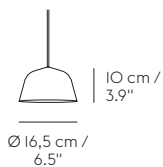

Black

White

Grey

Beige-Green

Dusty Green

Rose

Taupe

MATERIAL

Handspun and handpainted aluminum shade, PVC cord

LIGHT SOURCE

Ø40 – EU/US: E27/E26, max. 60W Incandescent, 13W SBCFL or 11W SBLED. Recommended light source: Type A60, L110 Ø60 mm frosted, 600-1000 lm, 2700 K, CRI >80. Light source not included

Ø25 – EU/US: E14/E12, max. 60W Incandescent, 13W SBCFL or 11W SBLED. Recommended light source: Type G45 or P45, L85 Ø45 mm frosted, 400-600 lm, 2700 K, CRI >80. Light source not included

Ø16,5 – EU & US: GX53, max. 12W LED. Included light source: 5,5W frosted LED, 330 lm, 2700K, CRI >90, dimmable

Versions: EU, UK, US, AUD/NZL (except Ø16,5), CHN

Please note that the availability of this product or specific variants of it may vary across regions.