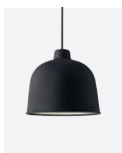

GRAIN PENDANT LAMP

by Jens Fager

The Grain Pendant Lamp is made from a bamboo fiber composite, lending the design an elegant, matte surface.

Black