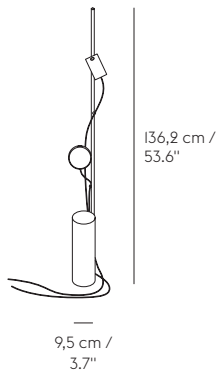

MATERIAL

Powder coated steel base, PVC cord, powder coated magnesium, acrylic opal diffuser, silicone cord, magnet with powder coated plastic

LIGHT SOURCE

Integrated non-replaceable LED, max. 13W, 660 lm (330 lm/light unit), 2700 K, CRI 90, dimmable

Versions: EU, UK, US, EURASIA