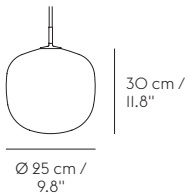

RIME PENDANT LAMP

by TAF Studio

Black

White

Orange

Grey

MATERIAL

Mouthblown glass shade, aluminum, powder coated top-piece and pendant tube, PVC cord

LIGHT SOURCE

Ø45 – EU/US: E27/E26, max. 60W Incandescent or 18W SBLED
Recommended light source: Type A60 or A67, LIIO Ø60 mm frosted, 750-1500 lm, 2700 K, CRI >90. Light source not included

Ø37 – EU/US: E27/E26, max. 60W Incandescent or 18W SBLED
Recommended light source: Type A60, LIIO Ø60 mm frosted, 750-1500 lm, 2700 K, CRI >90. Light source not included

Ø25 – EU/US: E14/E12, max. 40W Incandescent or 10W SBLED
Recommended light source: Type P45, L85 Ø45 mm frosted, 400-800 lm, 2700 K, CRI >90. Light source not included

Ø12 – EU: G9, max. 25W. Included light source: 3W frosted LED, 200 lm, 2700K, CRI >90, dimmable

Versions: EU, UK, US (except Ø12), AUD/NZL, CHN

Please note that the availability of this product or specific variants of it may vary across regions.