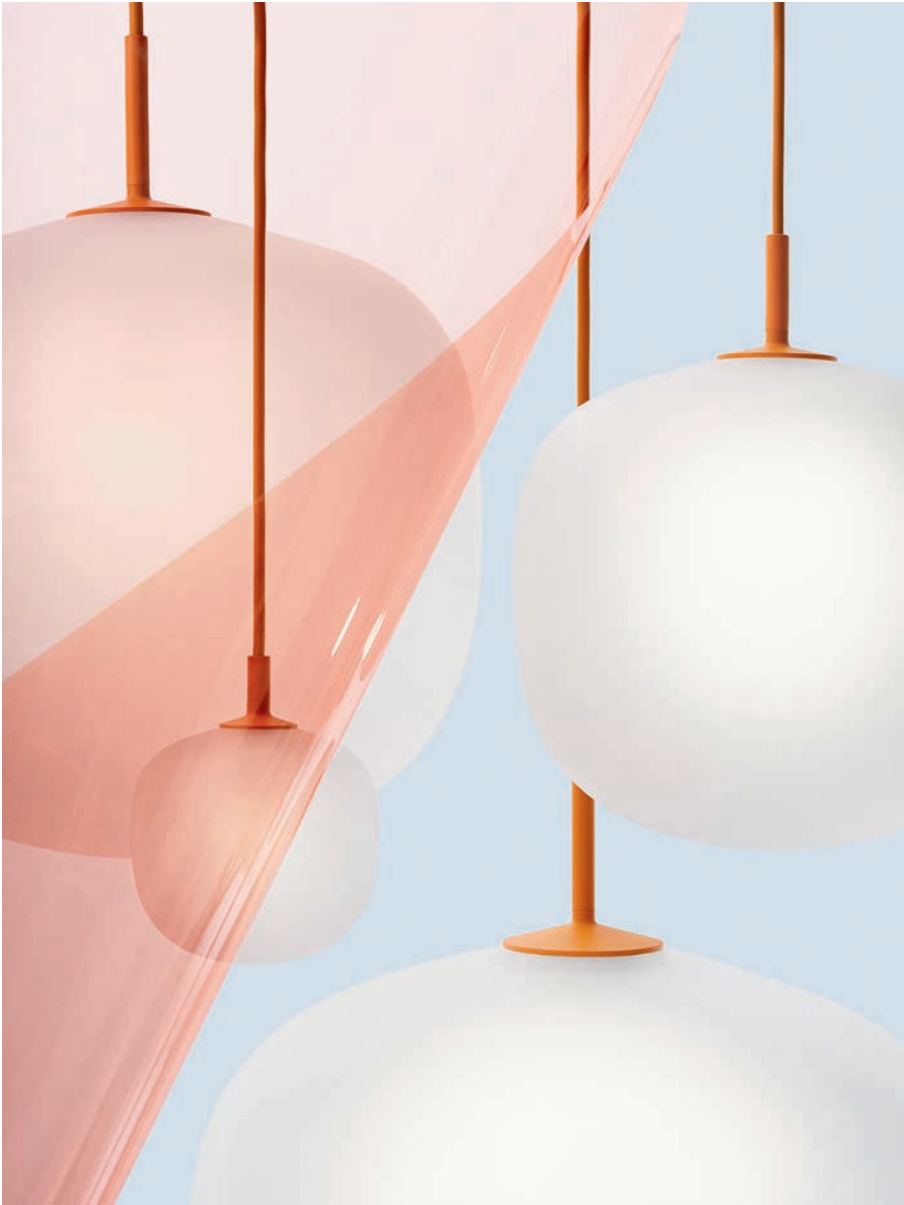

2 Muto Lighting

Rime Pendant Lamp
by TAF Studio

4	Overview
6	Inspiration
16	Strand Pendant Lamp
18	Rime Pendant Lamp
20	Post Lamp Series
22	Ambit Lamp Series
26	Grain Pendant Lamp
27	Beam Table Lamp
28	Tip Lamp Series
32	E27 Pendant Lamp
34	Unfold Pendant Lamp
36	Under The Bell Pendant Lamp
38	Fluid Pendant Lamp
40	Leaf Lamp Series
42	Pull Floor Lamp
44	Focus Table Lamp
45	Cosy in Grey Table Lamp
46	Control Table Lamp
48	General Information
50	Prices