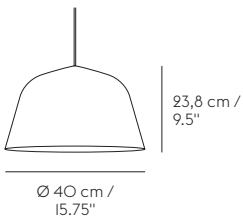

Black

White

Grey

Beige-Green

Dusty Green

Rose

Taupe

MATERIAL

Handspun and handpainted aluminum shade, PVC cord

LIGHT SOURCE

Ø40 – EU/US: E27/E26, max. 60W Incandescent, 13W SBCFL or 11W SBLED. Recommended light source: Type A60, L110 Ø60 mm frosted, 600-1000 lm, 2700 K, CRI >80. Light source not included

Ø25 – EU/US: E14/E12, max. 60W Incandescent, 13W SBCFL or 11W SBLED. Recommended light source: Type G45 or P45, L85 Ø45 mm frosted, 400-600 lm, 2700 K, CRI >80. Light source not included

Ø16,5 – EU & US: GX53, max. 12W LED. Included light source: 5,5W frosted LED, 330 lm, 2700K, CRI >90, dimmable

Versions: EU, UK, US, AUD/NZL (except Ø16,5), CHN

Please note that the availability of this product or specific variants of it may vary across regions.