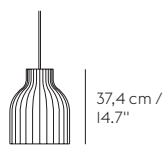

STRAND PENDANT LAMP

by Benjamin Hubert

Closed Ø 80 cm / 31.5"

Closed Ø 60 cm / 23.6"

Open Ø 60 cm / 23.6"

Open Ø 40 cm /
15,7"

Open Ø 28 cm /
11"

MATERIAL