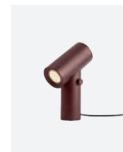

BEAM TABLE LAMP

by Tom Chung

Beam is a versatile table lamp with a modern expression and intuitive user-friendliness through the turn of a playful dial with light shone from both ends.

27

Muto Lighting

Umber

26,2 cm /
10.3"

18,7 cm /
7.4"

MATERIAL

Extruded aluminum, PVC cord

LIGHT SOURCE

Integrated non-replaceable LEDs, max. 10.5W, 425 lm, 2700 K, CRI >90, dimmable

Versions: EU, UK, US, EURASIA