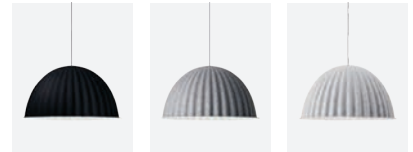

UNDER THE BELL PENDANT LAMP

by Iskos-Berlin

Designed in a material that uses up to 80% recycled plastic, the Under The Bell Pendant Lamp not only brings a tactile and modern expression to any space but also enhances the acoustics of a room.

Black

Grey

White
Melange