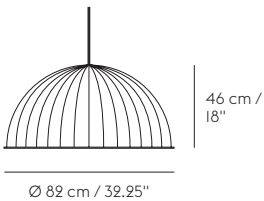

MATERIAL

Recycled plastic, PVC cord

LIGHT SOURCE

Ø82 & Ø55 – EU/US: E27/E26, max. 30W SBCFL or 18W SBLED / max. 60W Incandescent or 30W SBCFL. Recommended light source: Type A60 or G90 or G125, L175 Ø125 mm frosted, 1000 - 1500 lm, 2700 K, CRI >80. Light source not included

Versions: EU, UK, US, AUD/NZL, EURASIA, CHN