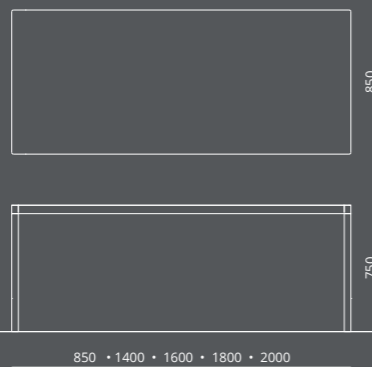

Caratteristiche:

- giunto in pressofusione di alluminio
- piano in HPL
- struttura in acciaio verniciato con polveri poliestere
- piano rimovibile per consentire accatastamento

*A product created for emotions. For those experienced at the table and those experienced when the table is missing. Ribaltone is the older brother of Ribaltino: larger in size, it too is a stackable table thanks to the three joints and the HPL top that can be easily detached from the supporting steel structure.*

Characteristics:

- aluminium die-cast joint
- HPL top
- frame in steel painted with polyester powders
- removable top to allow stacking

850 • 1400 • 1600 • 1800 • 2000