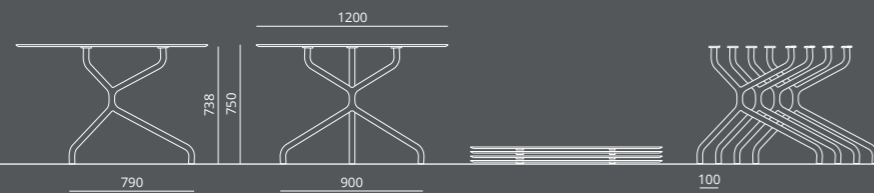

RIBALTONE

Design Basaglia + Rota Nodari

Un prodotto nato per le emozioni. Per quelle vissute a tavola e per quelle vissute quando il tavolo manca. Ribaltone è il fratello maggiore di Ribaltino: più ampio nelle dimensioni, è un tavolo anch'esso accatastabile grazie ai tre giunti e al piano in HPL facilmente sganciabile dalla struttura in acciaio portante.

Caratteristiche:

- giunto in pressofusione di alluminio
- piano in HPL
- struttura in acciaio verniciato con polveri poliestere
- piano rimovibile per consentire accatastamento

A product created for emotions. For those experienced at the table and those experienced when the table is missing. Ribaltone is the older brother of Ribaltino: larger in size, it too is a stackable table thanks to the three joints and the HPL top that can be easily detached from the supporting steel structure.

Characteristics:

- aluminium die-cast joint
- HPL top
- frame in steel painted with polyester powders
- removable top to allow stacking