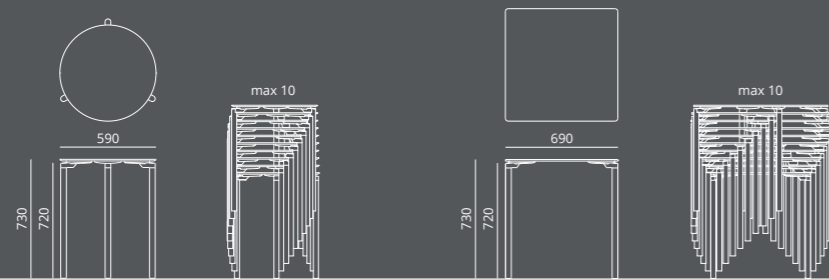

LEG.03 | LEG.04

Design Basaglia + Rota Nodari

Trasversalità, leggerezza e semplicità caratterizzano la collezione LEG, un'elegante soluzione outdoor dalle linee essenziali. Un elegante giunto in pressofusione di alluminio ed una struttura in metallo verniciato con polveri poliestere creano un tavolino che può arredare ogni tipo di ambiente.

Caratteristiche:

- giunto in pressofusione di alluminio
- piano in HPL
- struttura in acciaio verniciato con polveri poliestere
- impilabile fino a 10 pezzi

Versatility, lightness, and simplicity characterize the LEG collection, an elegant outdoor solution with minimalistic lines. An elegant die-cast aluminium joint and a metal frame painted with polyester powders create a small table that can furnish any type of environment.

Characteristics:

- aluminium die-cast joint
- HPL top
- frame in steel painted with polyester powders
- stackable up to 10 pieces