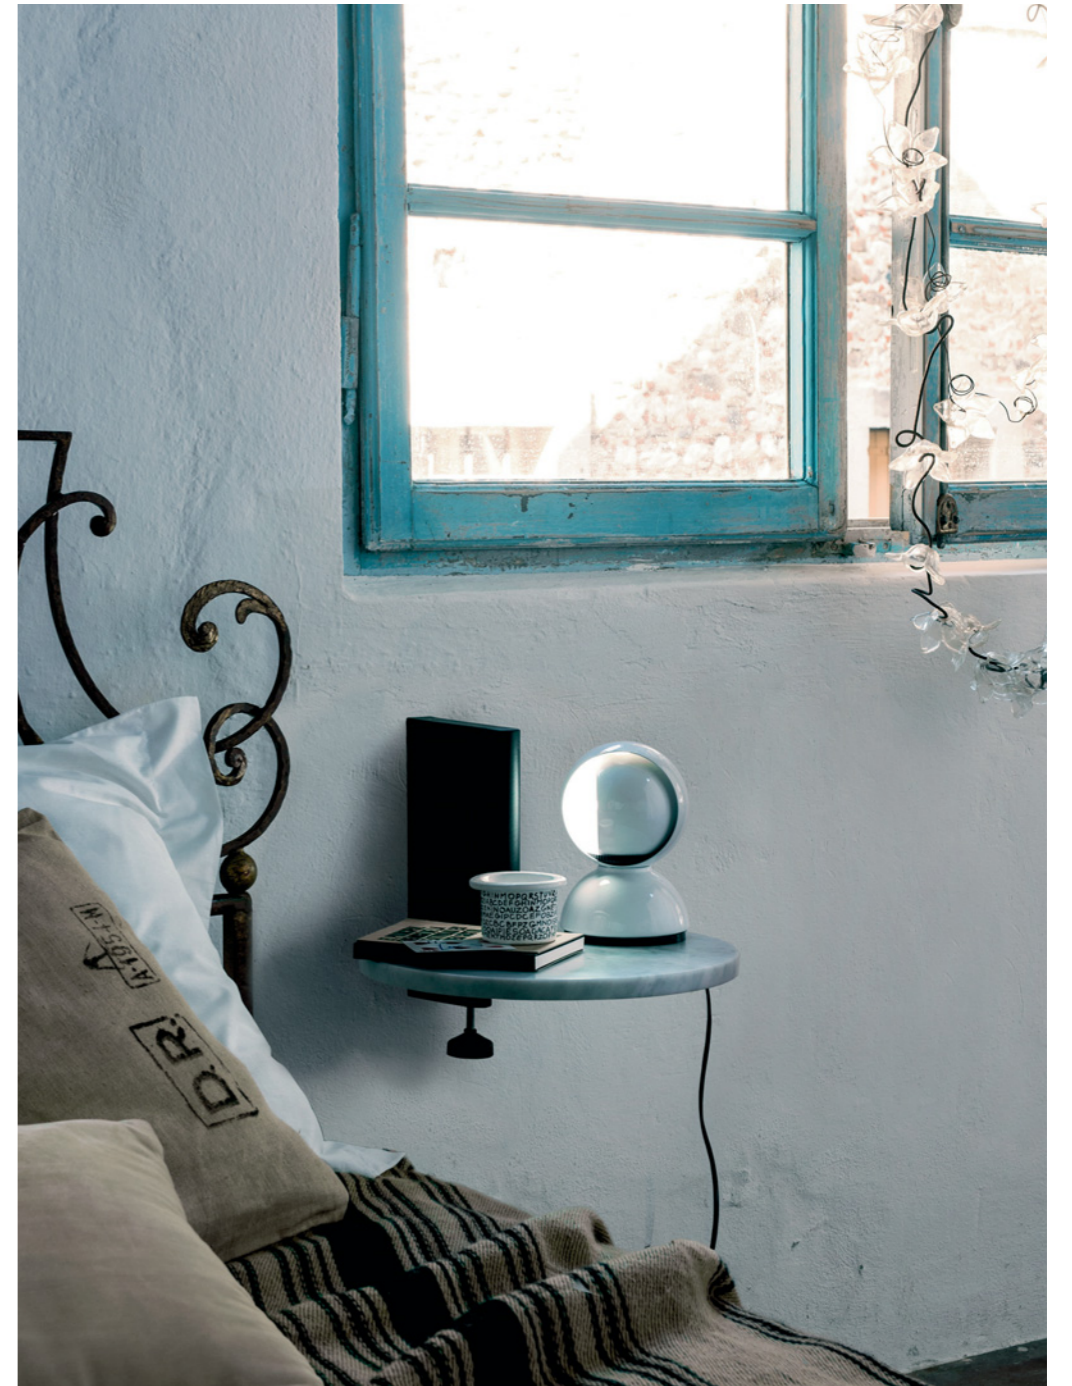

Spike - The Wild Bunch
shelving system
design Konstantin Grcic
2014