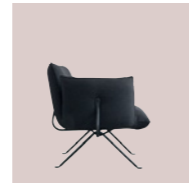

Officina
R & E Bouroullec