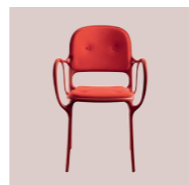

Milà
Jaime Hayón